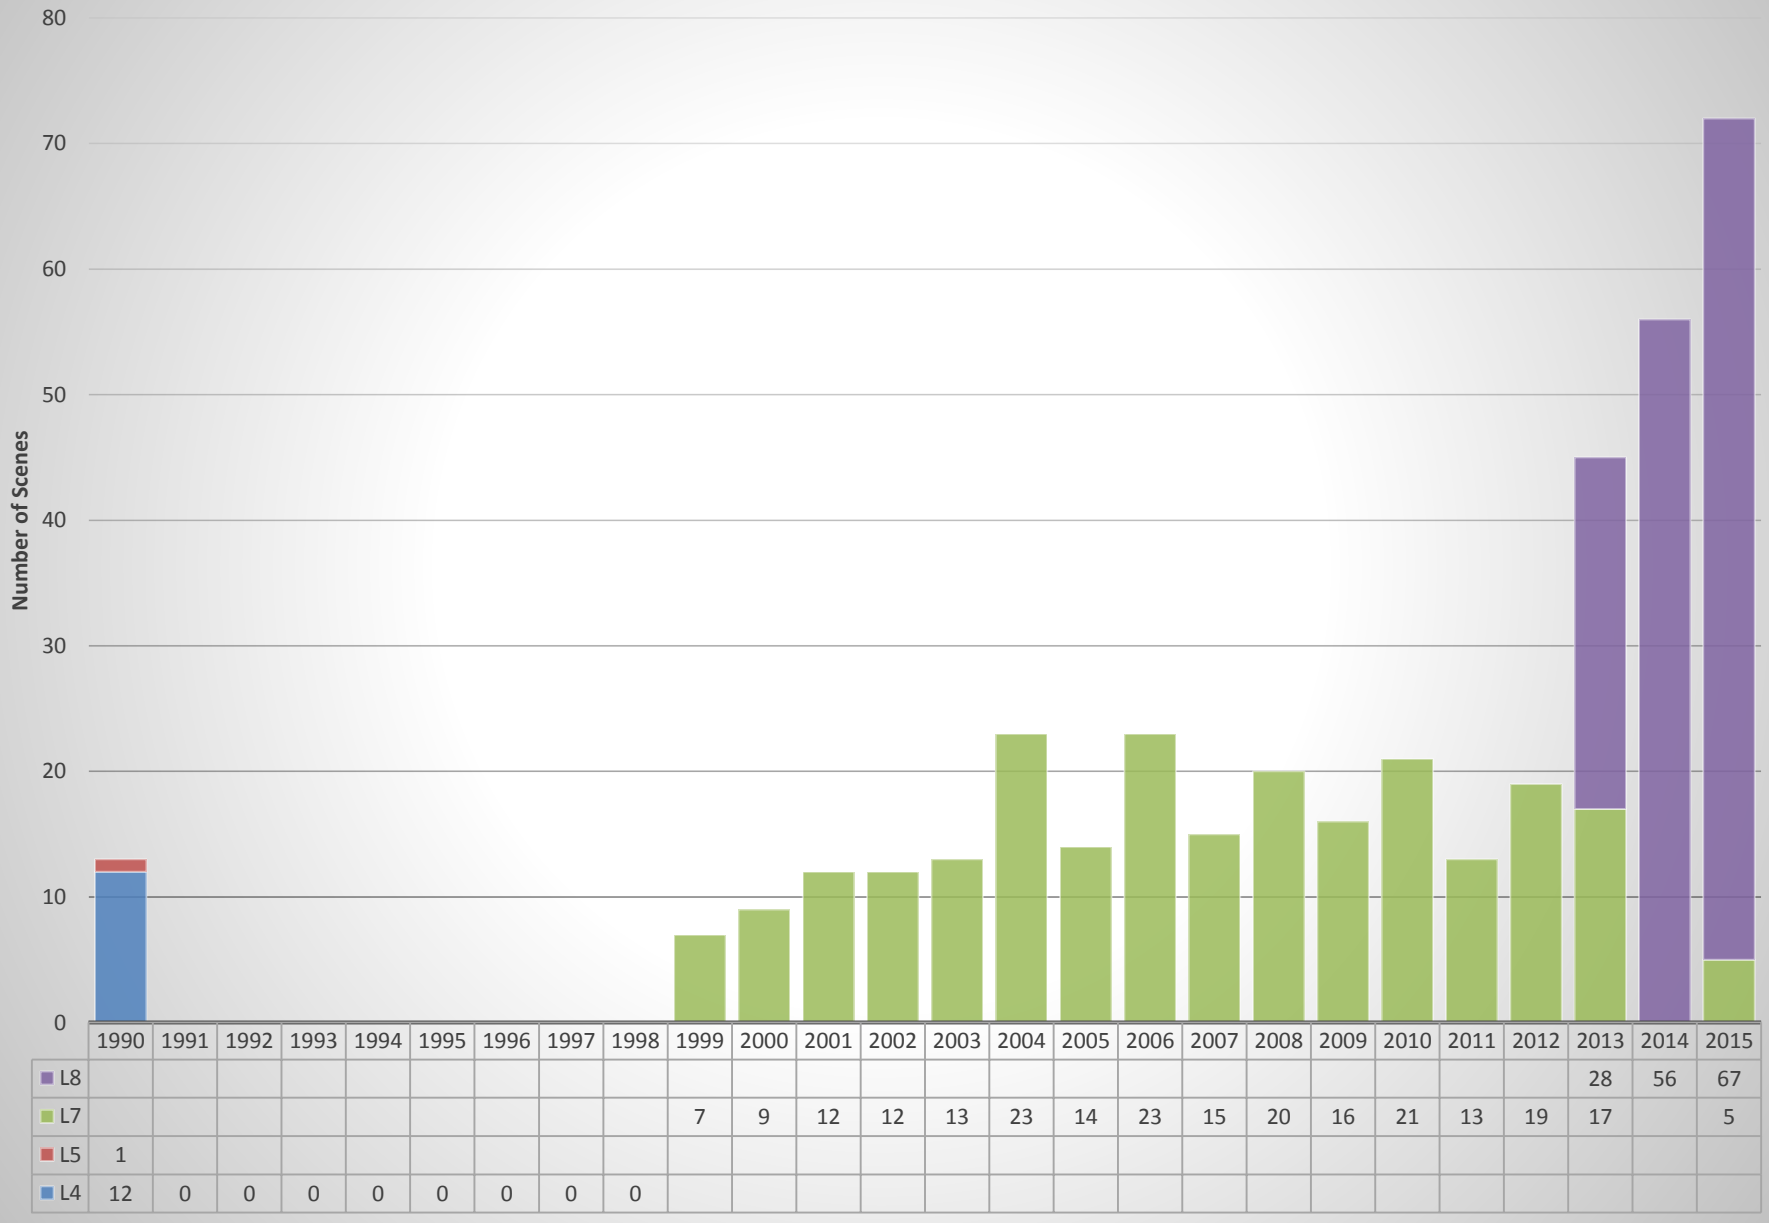

Landsat Scenes Less Than 20% Cloud Cover

Year	All Scenes					Less Than 20% Cloud Cover				
	L4	L5	L7	L8	Total	L4	L5	L7	L8	Total
1990	50	12	0	0	62	12	1	0	0	13
1991	0	0	0	0	0	0	0	0	0	0
1992	0	0	0	0	0	0	0	0	0	0
1993	0	0	0	0	0	0	0	0	0	0
1994	0	0	0	0	0	0	0	0	0	0
1995	0	0	0	0	0	0	0	0	0	0
1996	0	0	0	0	0	0	0	0	0	0
1997	0	0	0	0	0	0	0	0	0	0
1998	0	0	0	0	0	0	0	0	0	0
1999	0	0	18	0	18	0	0	7	0	7
2000	0	0	14	0	14	0	0	9	0	9
2001	0	0	17	0	17	0	0	12	0	12
2002	0	0	28	0	28	0	0	12	0	12
2003	0	0	26	0	26	0	0	13	0	13
2004	0	0	34	0	34	0	0	23	0	23
2005	0	0	32	0	32	0	0	14	0	14
2006	0	0	41	0	41	0	0	23	0	23
2007	0	0	26	0	26	0	0	15	0	15
2008	0	0	36	0	36	0	0	20	0	20
2009	0	0	38	0	38	0	0	16	0	16
2010	0	0	33	0	33	0	0	21	0	21
2011	0	0	31	0	31	0	0	13	0	13
2012	0	0	35	0	35	0	0	19	0	19
2013	0	0	43	66	109	0	0	17	28	45
2014	0	0	0	200	200	0	0	0	56	56
2015	0	0	9	230	239	0	0	5	67	72
Total	50	12	461	496	1019	12	1	239	151	403