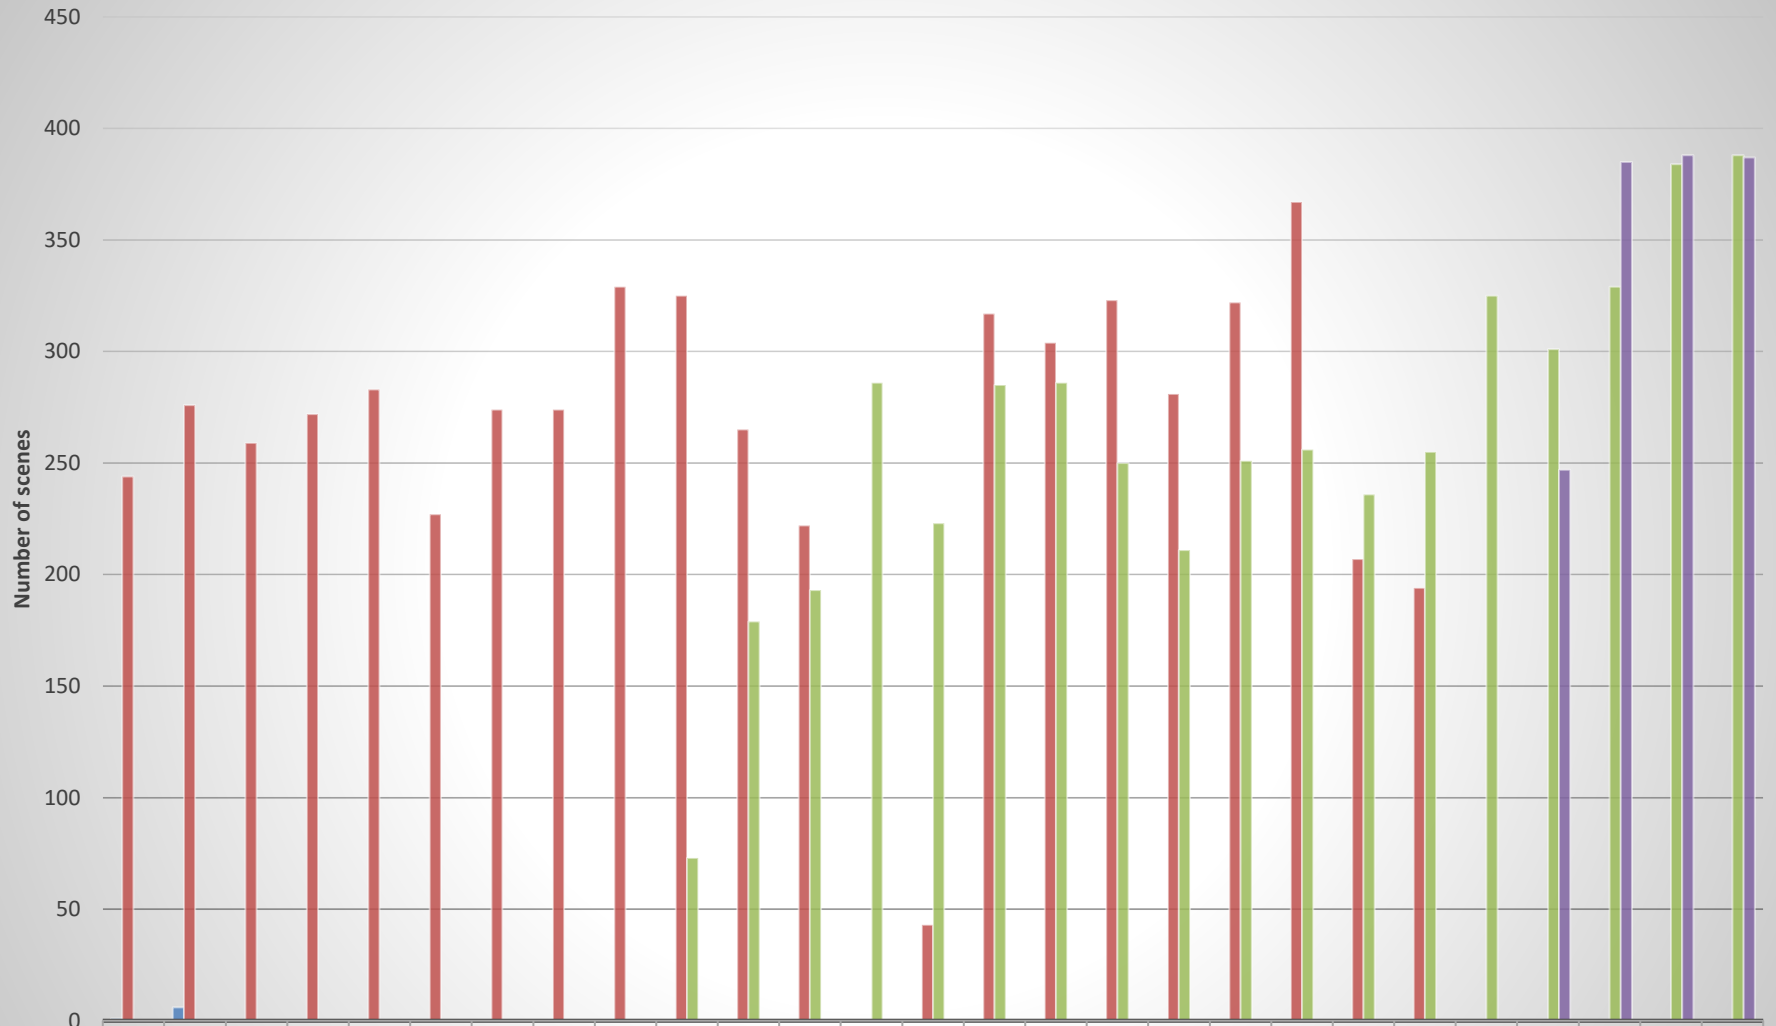

All Landsat scenes of Bangladesh

	1990	1991	1992	1993	1994	1995	1996	1997	1998	1999	2000	2001	2002	2003	2004	2005	2006	2007	2008	2009	2010	2011	2012	2013	2014	2015	2016
L4	1	6	0	0	0	0	0	0	0	0	0	0	0	0	0	0	0	0	0	0	0	0	0	0	0	0	0
L5	244	276	259	272	283	227	274	274	329	325	265	222	0	43	317	304	323	281	322	367	207	194	0	0	0	0	0
L7	0	0	0	0	0	0	0	0	0	73	179	193	286	223	285	286	250	211	251	256	236	255	325	301	329	384	388
L8	0	0	0	0	0	0	0	0	0	0	0	0	0	0	0	0	0	0	0	0	0	0	247	385	388	387