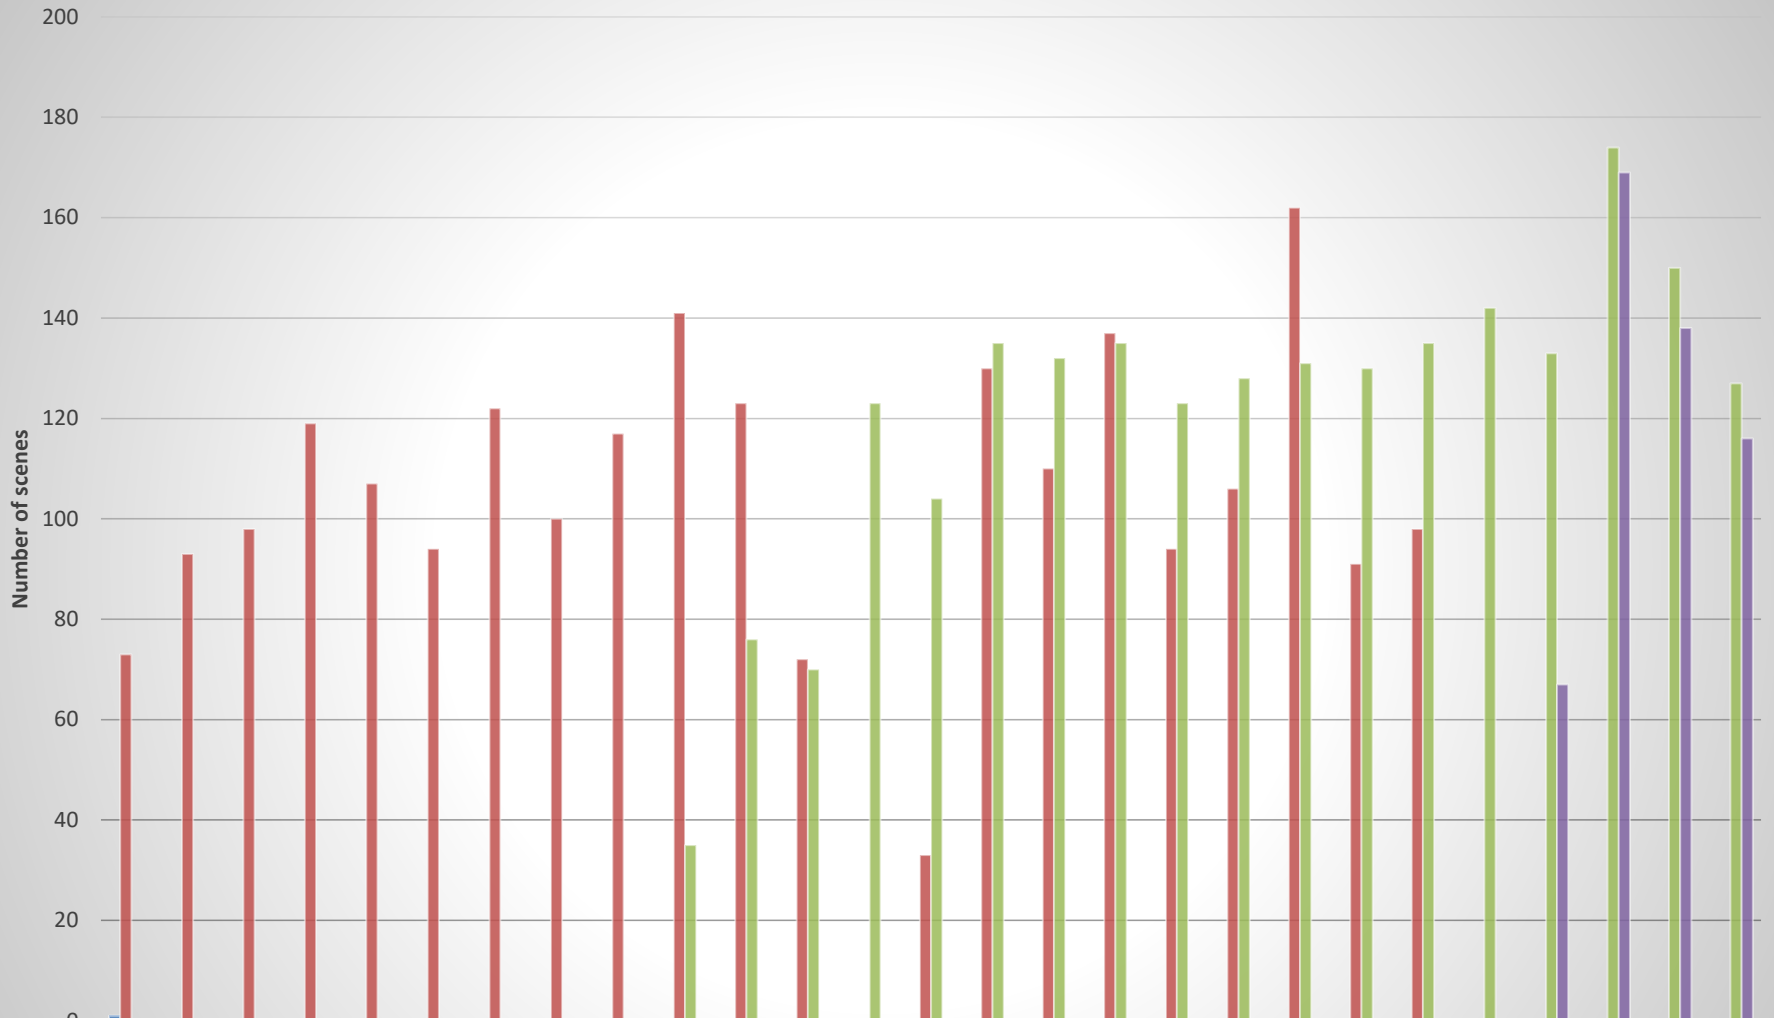

## Landsat Scenes of Bangladesh Less Than 20% Cloud Cover

|    | 1990 | 1991 | 1992 | 1993 | 1994 | 1995 | 1996 | 1997 | 1998 | 1999 | 2000 | 2001 | 2002 | 2003 | 2004 | 2005 | 2006 | 2007 | 2008 | 2009 | 2010 | 2011 | 2012 | 2013 | 2014 | 2015 | 2016 |
|----|------|------|------|------|------|------|------|------|------|------|------|------|------|------|------|------|------|------|------|------|------|------|------|------|------|------|------|
| L4 | 1    | 0    | 0    | 0    | 0    | 0    | 0    | 0    | 0    | 0    | 0    | 0    | 0    | 0    | 0    | 0    | 0    | 0    | 0    | 0    | 0    | 0    | 0    | 0    | 0    | 0    | 0    |
| L5 | 73   | 93   | 98   | 119  | 107  | 94   | 122  | 100  | 117  | 141  | 123  | 72   | 0    | 33   | 130  | 110  | 137  | 94   | 106  | 162  | 91   | 98   | 0    | 0    | 0    | 0    | 0    |
| L7 | 0    | 0    | 0    | 0    | 0    | 0    | 0    | 0    | 0    | 35   | 76   | 70   | 123  | 104  | 135  | 132  | 135  | 123  | 128  | 131  | 130  | 135  | 142  | 133  | 174  | 150  | 127  |
| L8 | 0    | 0    | 0    | 0    | 0    | 0    | 0    | 0    | 0    | 0    | 0    | 0    | 0    | 0    | 0    | 0    | 0    | 0    | 0    | 0    | 0    | 0    | 0    | 67   | 169  | 138  | 116  |