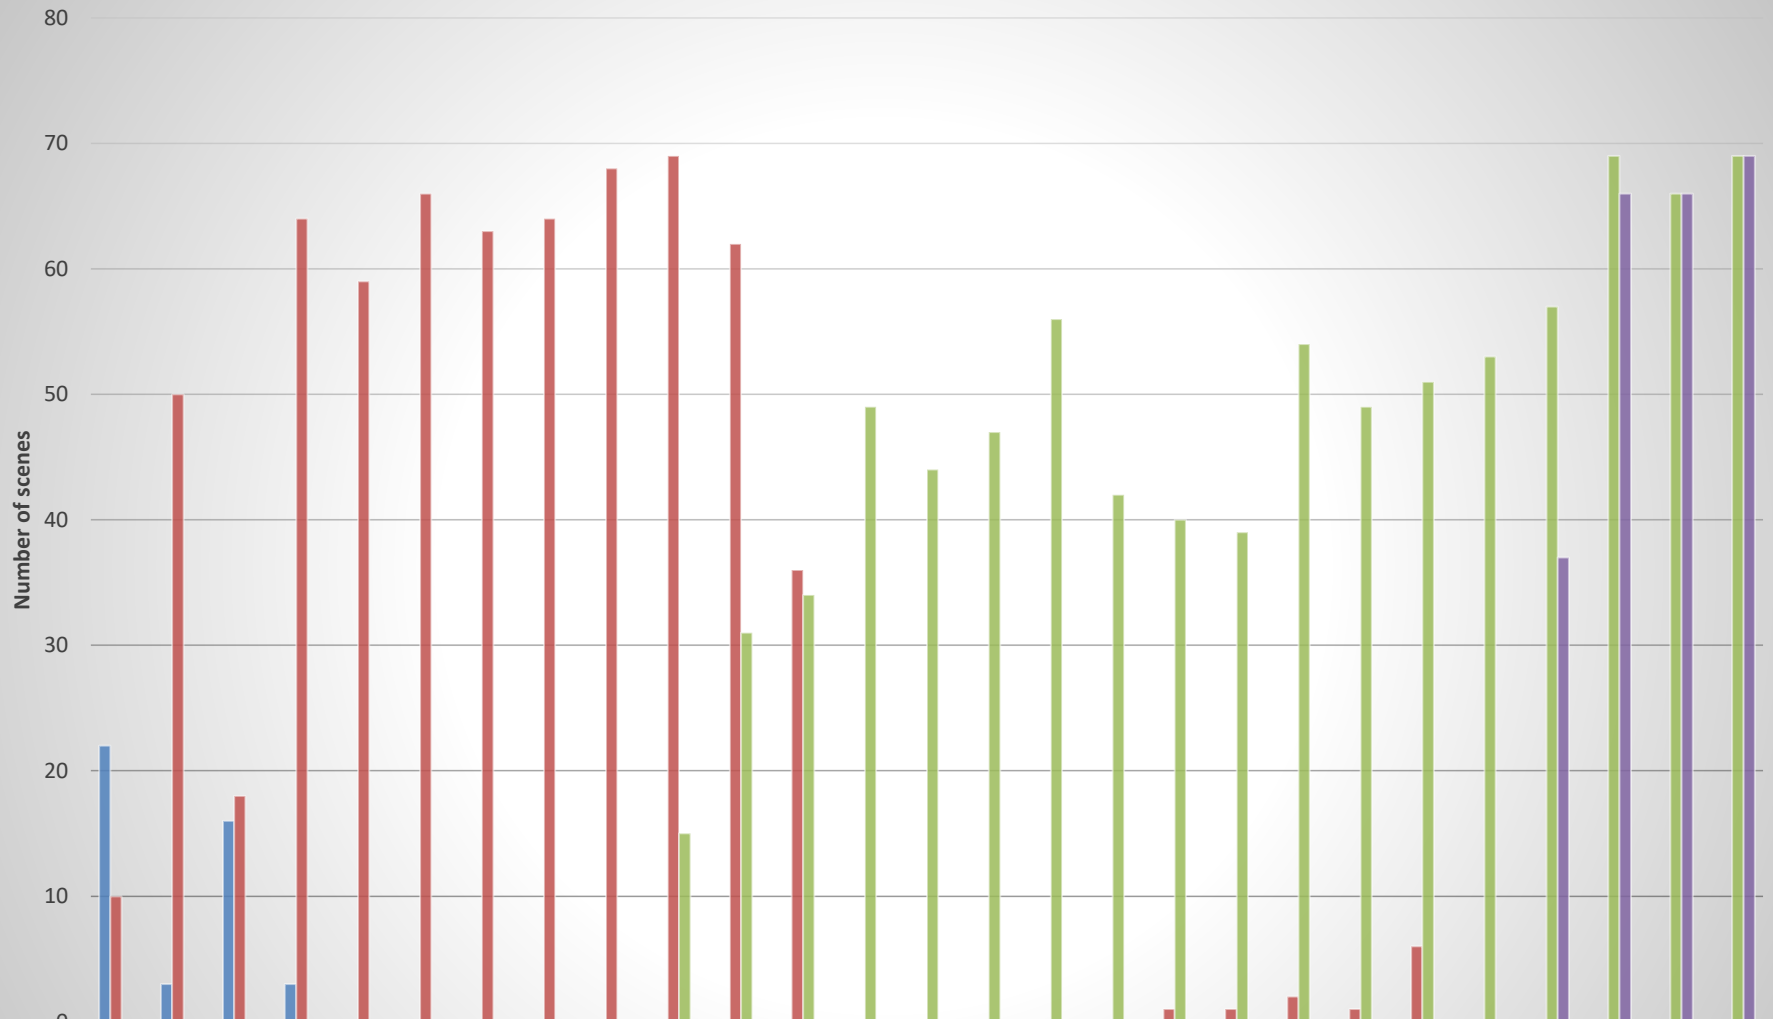

Landsat Scenes of Belize Less Than 20% Cloud Cover

	1990	1991	1992	1993	1994	1995	1996	1997	1998	1999	2000	2001	2002	2003	2004	2005	2006	2007	2008	2009	2010	2011	2012	2013	2014	2015	2016
L4	2	0	1	2	0	0	0	0	0	0	0	0	0	0	0	0	0	0	0	0	0	0	0	0	0	0	0
L5	0	9	1	10	7	21	8	15	17	5	15	9	0	0	0	0	0	0	0	1	1	4	0	0	0	0	0
L7	0	0	0	0	0	0	0	0	0	1	8	5	7	7	8	12	7	11	10	8	8	9	14	12	9	5	5
L8	0	0	0	0	0	0	0	0	0	0	0	0	0	0	0	0	0	0	0	0	0	0	4	13	10	16	

All Landsat scenes of Belize

	1990	1991	1992	1993	1994	1995	1996	1997	1998	1999	2000	2001	2002	2003	2004	2005	2006	2007	2008	2009	2010	2011	2012	2013	2014	2015	2016
L4	22	3	16	3	0	0	0	0	0	0	0	0	0	0	0	0	0	0	0	0	0	0	0	0	0	0	0
L5	10	50	18	64	59	66	63	64	68	69	62	36	0	0	0	0	0	1	1	2	1	6	0	0	0	0	0
L7	0	0	0	0	0	0	0	0	0	15	31	34	49	44	47	56	42	40	39	54	49	51	53	57	69	66	69
L8	0	0	0	0	0	0	0	0	0	0	0	0	0	0	0	0	0	0	0	0	0	0	0	37	66	66	69

Year	All Belize Scenes					Less Than 20% Cloud Cover				
	L4	L5	L7	L8	Total	L4	L5	L7	L8	Total
1990	22	10	0	0	32	2	0	0	0	2
1991	3	50	0	0	53	0	9	0	0	9
1992	16	18	0	0	34	1	1	0	0	2
1993	3	64	0	0	67	2	10	0	0	12
1994	0	59	0	0	59	0	7	0	0	7
1995	0	66	0	0	66	0	21	0	0	21
1996	0	63	0	0	63	0	8	0	0	8
1997	0	64	0	0	64	0	15	0	0	15
1998	0	68	0	0	68	0	17	0	0	17
1999	0	69	15	0	84	0	5	1	0	6
2000	0	62	31	0	93	0	15	8	0	23
2001	0	36	34	0	70	0	9	5	0	14
2002	0	0	49	0	49	0	0	7	0	7
2003	0	0	44	0	44	0	0	7	0	7
2004	0	0	47	0	47	0	0	8	0	8
2005	0	0	56	0	56	0	0	12	0	12
2006	0	0	42	0	42	0	0	7	0	7
2007	0	1	40	0	41	0	0	11	0	11
2008	0	1	39	0	40	0	0	10	0	10
2009	0	2	54	0	56	0	1	8	0	9
2010	0	1	49	0	50	0	1	8	0	9
2011	0	6	51	0	57	0	4	9	0	13
2012	0	0	53	0	53	0	0	14	0	14
2013	0	0	57	37	94	0	0	12	4	16
2014	0	0	69	66	135	0	0	9	13	22
2015	0	0	66	66	132	0	0	5	10	15
2016	0	0	69	69	138	0	0	5	16	21