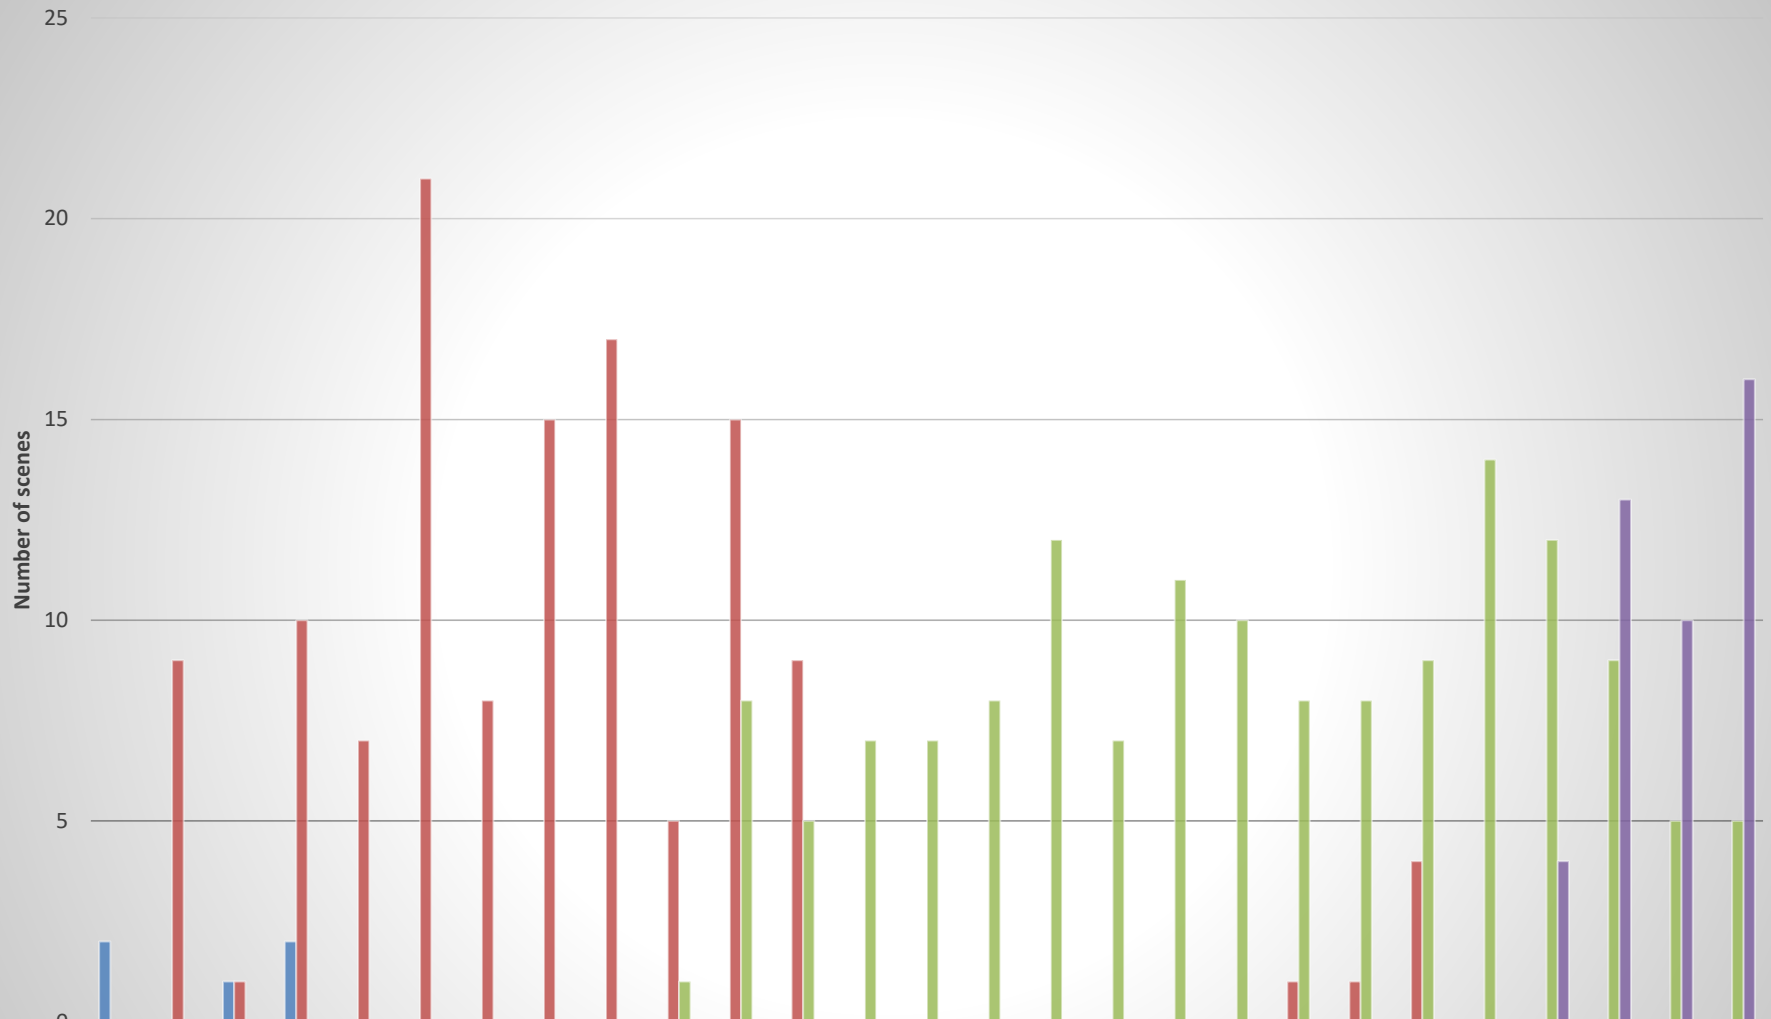

Landsat Scenes of Belize Less Than 20% Cloud Cover

	1990	1991	1992	1993	1994	1995	1996	1997	1998	1999	2000	2001	2002	2003	2004	2005	2006	2007	2008	2009	2010	2011	2012	2013	2014	2015	2016
L4	2	0	1	2	0	0	0	0	0	0	0	0	0	0	0	0	0	0	0	0	0	0	0	0	0	0	0
L5	0	9	1	10	7	21	8	15	17	5	15	9	0	0	0	0	0	0	0	1	1	4	0	0	0	0	0
L7	0	0	0	0	0	0	0	0	0	1	8	5	7	7	8	12	7	11	10	8	8	9	14	12	9	5	5
L8	0	0	0	0	0	0	0	0	0	0	0	0	0	0	0	0	0	0	0	0	0	0	4	13	10	16	

All Landsat scenes of Belize

	1990	1991	1992	1993	1994	1995	1996	1997	1998	1999	2000	2001	2002	2003	2004	2005	2006	2007	2008	2009	2010	2011	2012	2013	2014	2015	2016
L4	22	3	16	3	0	0	0	0	0	0	0	0	0	0	0	0	0	0	0	0	0	0	0	0	0	0	0
L5	10	50	18	64	59	66	63	64	68	69	62	36	0	0	0	0	0	1	1	2	1	6	0	0	0	0	0
L7	0	0	0	0	0	0	0	0	0	15	31	34	49	44	47	56	42	40	39	54	49	51	53	57	69	66	69
L8	0	0	0	0	0	0	0	0	0	0	0	0	0	0	0	0	0	0	0	0	0	0	0	37	66	66	69

Year	All Belize Scenes					Less Than 20% Cloud Cover				
	L4	L5	L7	L8	Total	L4	L5	L7	L8	Total
1990	22	10	0	0	32	2	0	0	0	2
1991	3	50	0	0	53	0	9	0	0	9
1992	16	18	0	0	34	1	1	0	0	2
1993	3	64	0	0	67	2	10	0	0	12
1994	0	59	0	0	59	0	7	0	0	7
1995	0	66	0	0	66	0	21	0	0	21
1996	0	63	0	0	63	0	8	0	0	8
1997	0	64	0	0	64	0	15	0	0	15
1998	0	68	0	0	68	0	17	0	0	17
1999	0	69	15	0	84	0	5	1	0	6
2000	0	62	31	0	93	0	15	8	0	23
2001	0	36	34	0	70	0	9	5	0	14
2002	0	0	49	0	49	0	0	7	0	7
2003	0	0	44	0	44	0	0	7	0	7
2004	0	0	47	0	47	0	0	8	0	8
2005	0	0	56	0	56	0	0	12	0	12
2006	0	0	42	0	42	0	0	7	0	7
2007	0	1	40	0	41	0	0	11	0	11
2008	0	1	39	0	40	0	0	10	0	10
2009	0	2	54	0	56	0	1	8	0	9
2010	0	1	49	0	50	0	1	8	0	9
2011	0	6	51	0	57	0	4	9	0	13
2012	0	0	53	0	53	0	0	14	0	14
2013	0	0	57	37	94	0	0	12	4	16
2014	0	0	69	66	135	0	0	9	13	22
2015	0	0	66	66	132	0	0	5	10	15
2016	0	0	69	69	138	0	0	5	16	21