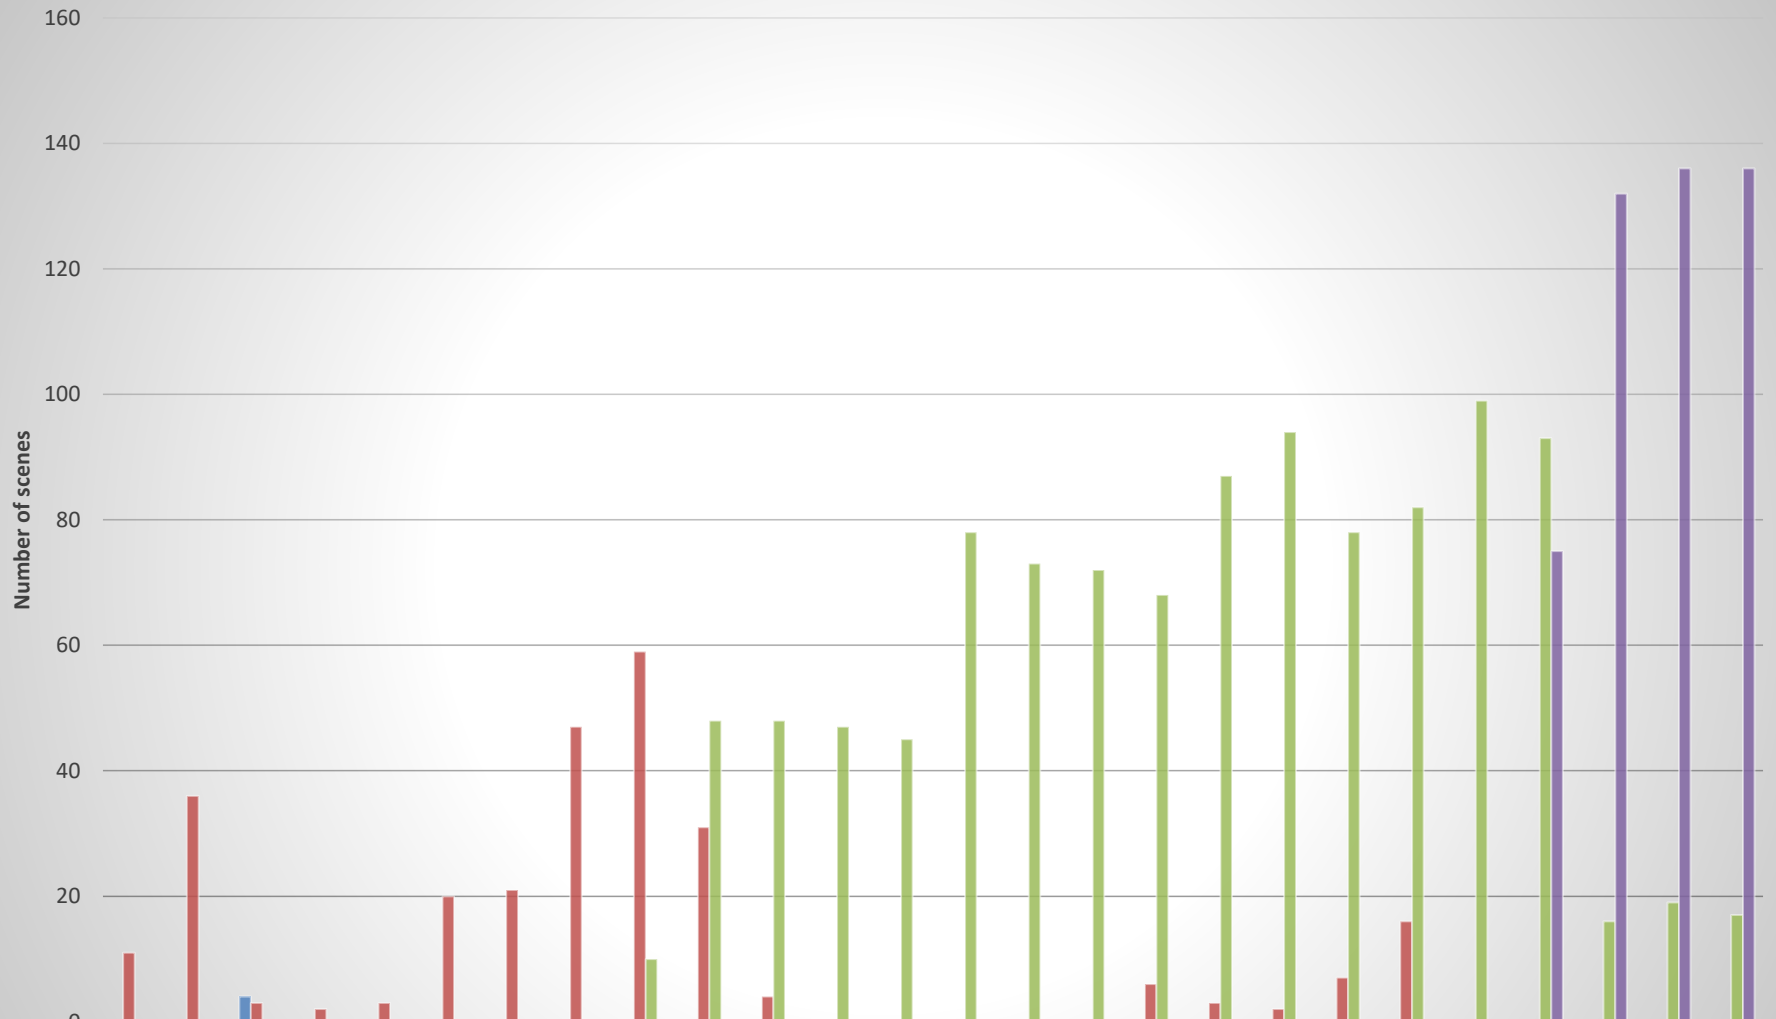

Landsat Scenes of Dominican Republic Less Than 20% Cloud Cover

	1990	1991	1992	1993	1996	1997	1998	1999	2000	2001	2002	2003	2004	2005	2006	2007	2008	2009	2010	2011	2012	2013	2014	2015	2016
L4	0	0	2	0	0	0	0	0	0	0	0	0	0	0	0	0	0	0	0	0	0	0	0	0	0
L5	3	13	2	2	8	9	27	29	21	4	0	0	0	0	0	3	2	0	6	12	0	0	0	0	0
L7	0	0	0	0	0	0	0	8	35	23	27	24	45	40	40	43	44	53	38	41	60	39	10	11	11
L8	0	0	0	0	0	0	0	0	0	0	0	0	0	0	0	0	0	0	0	0	0	35	84	78	71

All Landsat scenes of Dominican Republic

	1990	1991	1992	1993	1994	1996	1997	1998	1999	2000	2001	2002	2003	2004	2005	2006	2007	2008	2009	2010	2011	2012	2013	2014	2015	2016
L4	0	0	4	0	0	0	0	0	0	0	0	0	0	0	0	0	0	0	0	0	0	0	0	0	0	0
L5	11	36	3	2	3	20	21	47	59	31	4	0	0	0	0	0	6	3	2	7	16	0	0	0	0	0
L7	0	0	0	0	0	0	0	0	10	48	48	47	45	78	73	72	68	87	94	78	82	99	93	16	19	17
L8	0	0	0	0	0	0	0	0	0	0	0	0	0	0	0	0	0	0	0	0	0	0	75	132	136	136

Year	All Dominican Republic Scenes					Less Than 20% Cloud Cover				
	L4	L5	L7	L8	Total	L4	L5	L7	L8	Total
1990	0	11	0	0	11	0	3	0	0	3
1991	0	36	0	0	36	0	13	0	0	13
1992	4	3	0	0	7	2	2	0	0	4
1993	0	2	0	0	2	0	2	0	0	2
1994	0	3	0	0	3	0	0	0	0	0
1996	0	20	0	0	20	0	8	0	0	8
1997	0	21	0	0	21	0	9	0	0	9
1998	0	47	0	0	47	0	27	0	0	27
1999	0	59	10	0	69	0	29	8	0	37
2000	0	31	48	0	79	0	21	35	0	56
2001	0	4	48	0	52	0	4	23	0	27
2002	0	0	47	0	47	0	0	27	0	27
2003	0	0	45	0	45	0	0	24	0	24
2004	0	0	78	0	78	0	0	45	0	45
2005	0	0	73	0	73	0	0	40	0	40
2006	0	0	72	0	72	0	0	40	0	40
2007	0	6	68	0	74	0	3	43	0	46
2008	0	3	87	0	90	0	2	44	0	46
2009	0	2	94	0	96	0	0	53	0	53
2010	0	7	78	0	85	0	6	38	0	44
2011	0	16	82	0	98	0	12	41	0	53
2012	0	0	99	0	99	0	0	60	0	60
2013	0	0	93	75	168	0	0	39	35	74
2014	0	0	16	132	148	0	0	10	84	94
2015	0	0	19	136	155	0	0	11	78	89
2016	0	0	17	136	153	0	0	11	71	82