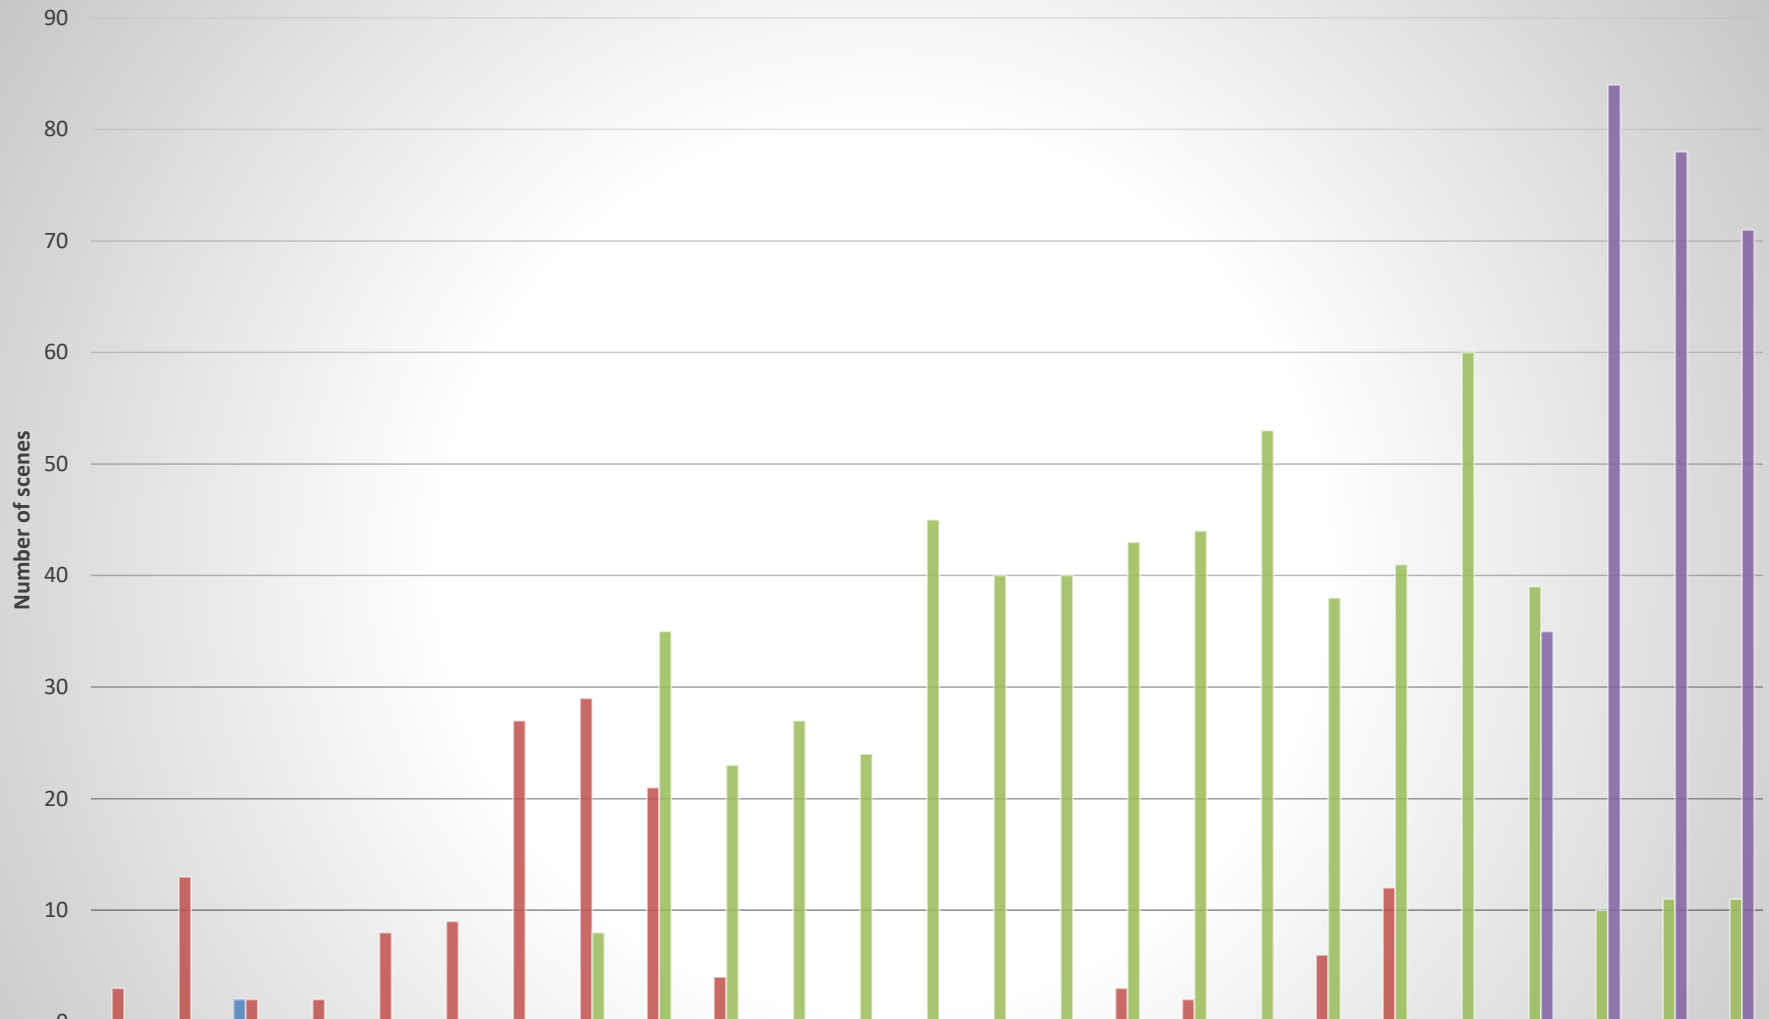

Landsat Scenes of Dominican Republic Less Than 20% Cloud Cover

	1990	1991	1992	1993	1996	1997	1998	1999	2000	2001	2002	2003	2004	2005	2006	2007	2008	2009	2010	2011	2012	2013	2014	2015	2016
L4	0	0	2	0	0	0	0	0	0	0	0	0	0	0	0	0	0	0	0	0	0	0	0	0	0
L5	3	13	2	2	8	9	27	29	21	4	0	0	0	0	0	3	2	0	6	12	0	0	0	0	0
L7	0	0	0	0	0	0	0	8	35	23	27	24	45	40	40	43	44	53	38	41	60	39	10	11	11
L8	0	0	0	0	0	0	0	0	0	0	0	0	0	0	0	0	0	0	0	0	0	35	84	78	71

All Landsat scenes of Dominican Republic

	1990	1991	1992	1993	1994	1996	1997	1998	1999	2000	2001	2002	2003	2004	2005	2006	2007	2008	2009	2010	2011	2012	2013	2014	2015	2016
L4	0	0	4	0	0	0	0	0	0	0	0	0	0	0	0	0	0	0	0	0	0	0	0	0	0	0
L5	11	36	3	2	3	20	21	47	59	31	4	0	0	0	0	0	6	3	2	7	16	0	0	0	0	0
L7	0	0	0	0	0	0	0	0	10	48	48	47	45	78	73	72	68	87	94	78	82	99	93	16	19	17
L8	0	0	0	0	0	0	0	0	0	0	0	0	0	0	0	0	0	0	0	0	0	0	75	132	136	136

Year	All Dominican Republic Scenes					Less Than 20% Cloud Cover				
	L4	L5	L7	L8	Total	L4	L5	L7	L8	Total
1990	0	11	0	0	11	0	3	0	0	3
1991	0	36	0	0	36	0	13	0	0	13
1992	4	3	0	0	7	2	2	0	0	4
1993	0	2	0	0	2	0	2	0	0	2
1994	0	3	0	0	3	0	0	0	0	0
1996	0	20	0	0	20	0	8	0	0	8
1997	0	21	0	0	21	0	9	0	0	9
1998	0	47	0	0	47	0	27	0	0	27
1999	0	59	10	0	69	0	29	8	0	37
2000	0	31	48	0	79	0	21	35	0	56
2001	0	4	48	0	52	0	4	23	0	27
2002	0	0	47	0	47	0	0	27	0	27
2003	0	0	45	0	45	0	0	24	0	24
2004	0	0	78	0	78	0	0	45	0	45
2005	0	0	73	0	73	0	0	40	0	40
2006	0	0	72	0	72	0	0	40	0	40
2007	0	6	68	0	74	0	3	43	0	46
2008	0	3	87	0	90	0	2	44	0	46
2009	0	2	94	0	96	0	0	53	0	53
2010	0	7	78	0	85	0	6	38	0	44
2011	0	16	82	0	98	0	12	41	0	53
2012	0	0	99	0	99	0	0	60	0	60
2013	0	0	93	75	168	0	0	39	35	74
2014	0	0	16	132	148	0	0	10	84	94
2015	0	0	19	136	155	0	0	11	78	89
2016	0	0	17	136	153	0	0	11	71	82