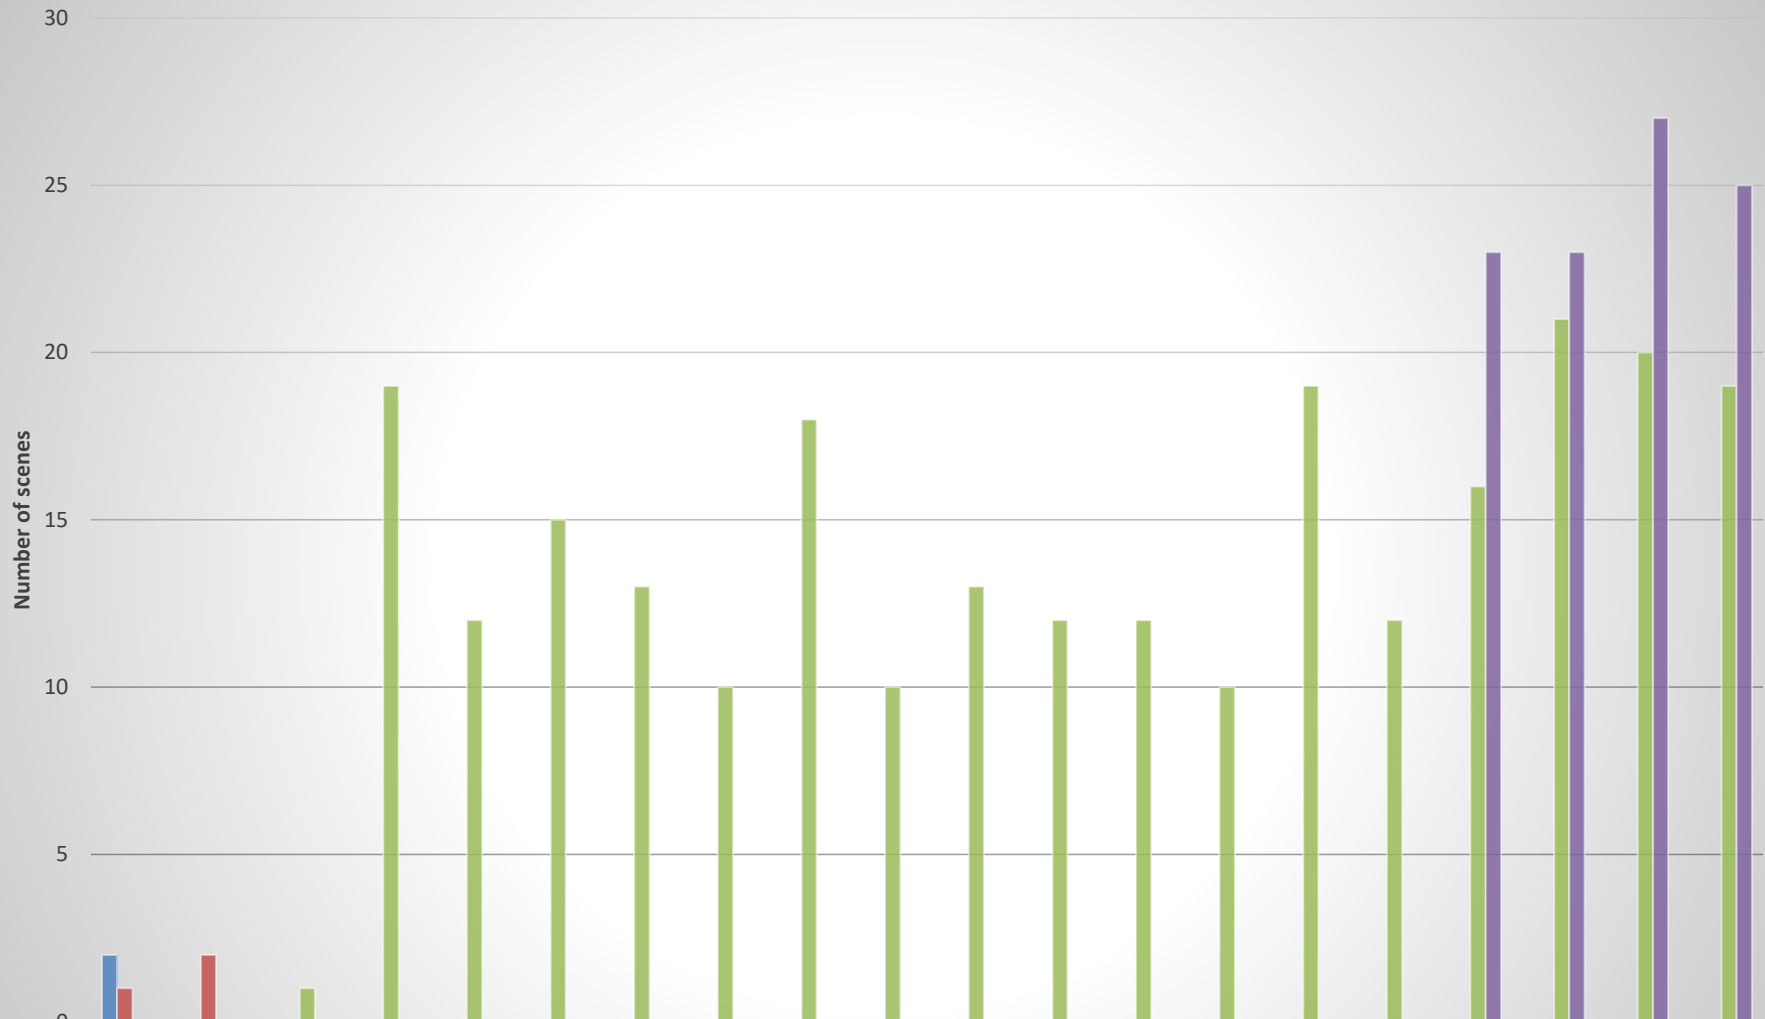

Landsat Scenes of Gabon Less Than 20% Cloud Cover

	1990	1998	1999	2000	2001	2002	2003	2004	2005	2006	2007	2008	2009	2010	2011	2012	2013	2014	2015	2016
L4	2	0	0	0	0	0	0	0	0	0	0	0	0	0	0	0	0	0	0	0
L5	1	2	0	0	0	0	0	0	0	0	0	0	0	0	0	0	0	0	0	0
L7	0	0	1	19	12	15	13	10	18	10	13	12	12	10	19	12	16	21	20	19
L8	0	0	0	0	0	0	0	0	0	0	0	0	0	0	0	0	23	23	27	25

All Landsat scenes of Gabon

Year	All Gabon Scenes					Less Than 20% Cloud Cover				
	L4	L5	L7	L8	Total	L4	L5	L7	L8	Total
1990	66	7	0	0	73	2	1	0	0	3
1992	3	0	0	0	3	0	0	0	0	0
1998	0	14	0	0	14	0	2	0	0	2
1999	0	1	142	0	143	0	0	1	0	1
2000	0	0	291	0	291	0	0	19	0	19
2001	0	0	350	0	350	0	0	12	0	12
2002	0	0	318	0	318	0	0	15	0	15
2003	0	0	201	0	201	0	0	13	0	13
2004	0	0	176	0	176	0	0	10	0	10
2005	0	0	252	0	252	0	0	18	0	18
2006	0	0	224	0	224	0	0	10	0	10
2007	0	0	206	0	206	0	0	13	0	13
2008	0	0	208	0	208	0	0	12	0	12
2009	0	0	261	0	261	0	0	12	0	12
2010	0	0	330	0	330	0	0	10	0	10
2011	0	0	252	0	252	0	0	19	0	19
2012	0	0	339	0	339	0	0	12	0	12
2013	0	0	316	268	584	0	0	16	23	39
2014	0	0	424	440	864	0	0	21	23	44
2015	0	0	438	456	894	0	0	20	27	47
2016	0	0	441	454	895	0	0	19	25	44