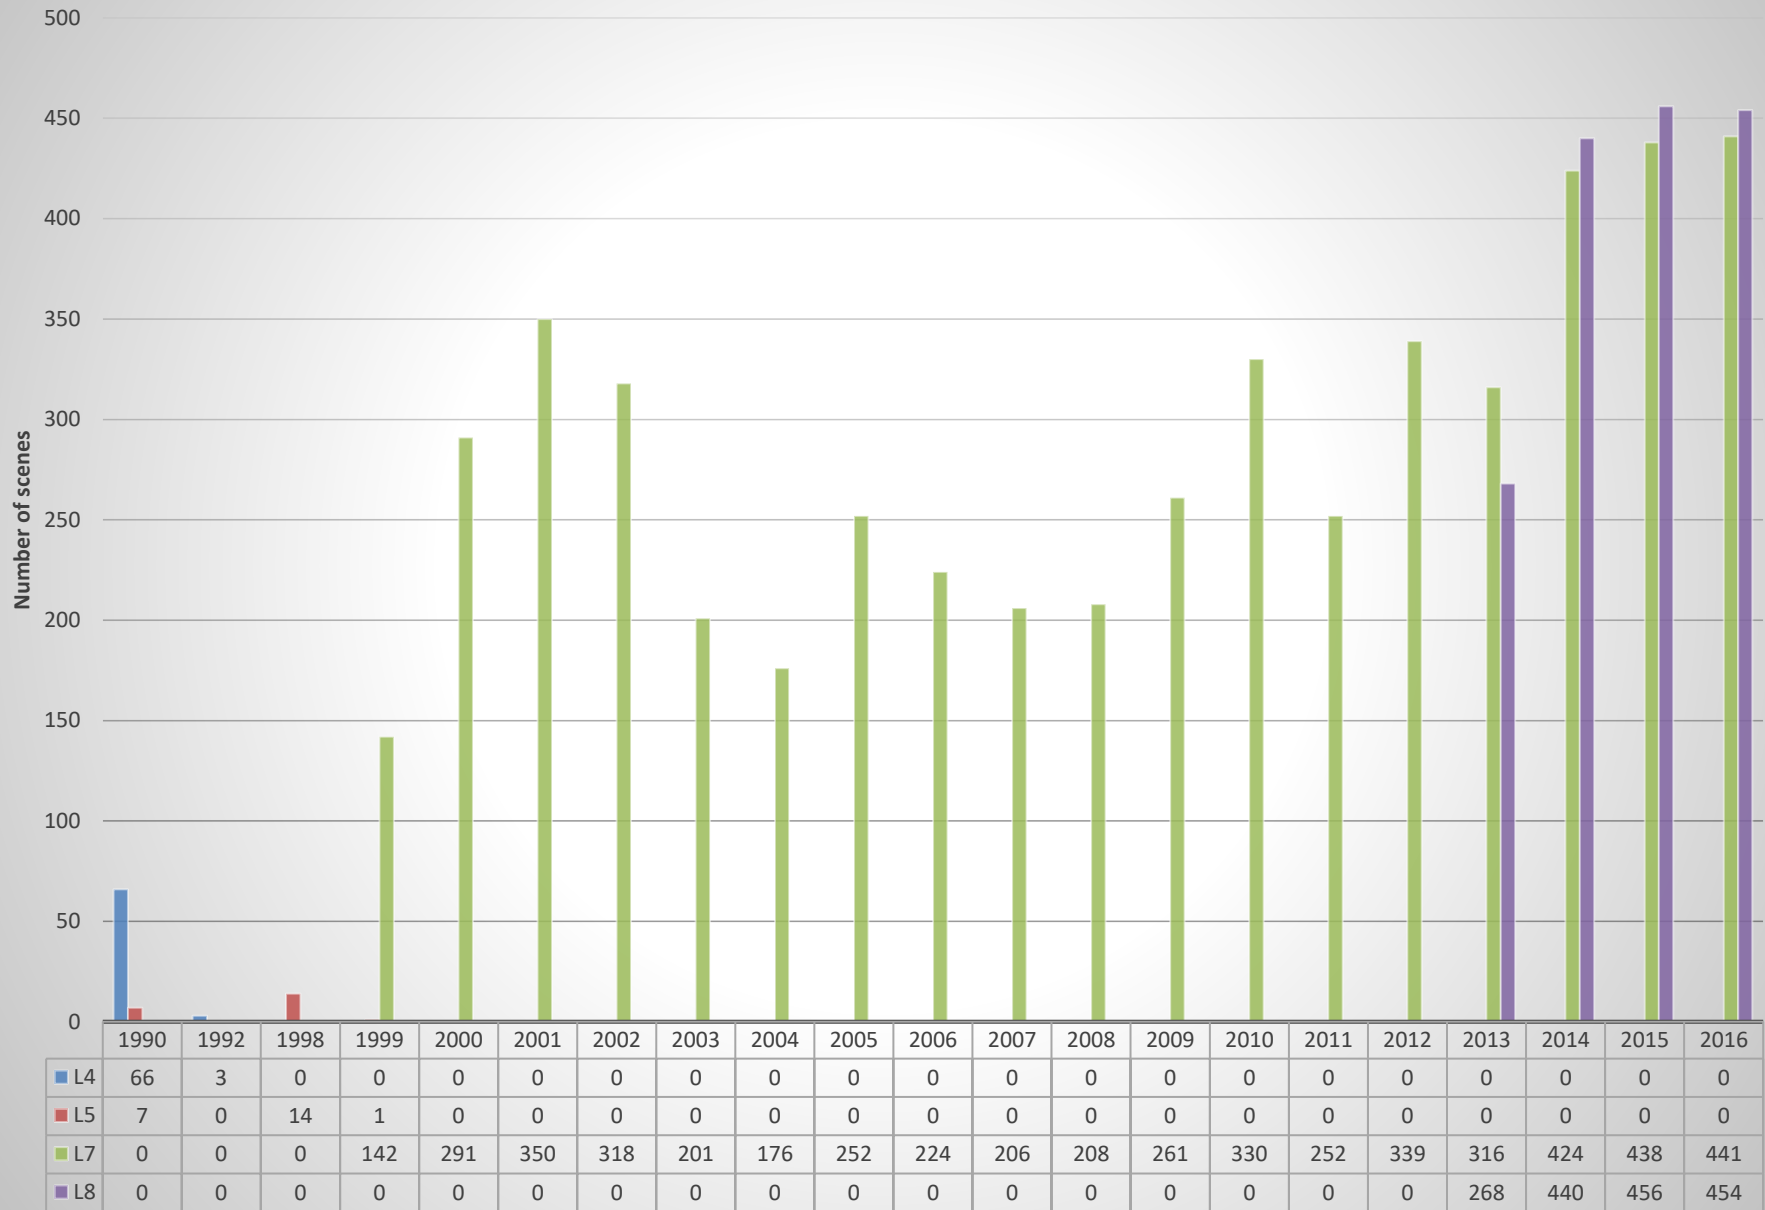

Landsat Scenes of Gabon Less Than 20% Cloud Cover

	1990	1998	1999	2000	2001	2002	2003	2004	2005	2006	2007	2008	2009	2010	2011	2012	2013	2014	2015	2016
L4	2	0	0	0	0	0	0	0	0	0	0	0	0	0	0	0	0	0	0	0
L5	1	2	0	0	0	0	0	0	0	0	0	0	0	0	0	0	0	0	0	0
L7	0	0	1	19	12	15	13	10	18	10	13	12	12	10	19	12	16	21	20	19
L8	0	0	0	0	0	0	0	0	0	0	0	0	0	0	0	0	23	23	27	25

All Landsat scenes of Gabon

Year	All Gabon Scenes					Less Than 20% Cloud Cover				
	L4	L5	L7	L8	Total	L4	L5	L7	L8	Total
1990	66	7	0	0	73	2	1	0	0	3
1992	3	0	0	0	3	0	0	0	0	0
1998	0	14	0	0	14	0	2	0	0	2
1999	0	1	142	0	143	0	0	1	0	1
2000	0	0	291	0	291	0	0	19	0	19
2001	0	0	350	0	350	0	0	12	0	12
2002	0	0	318	0	318	0	0	15	0	15
2003	0	0	201	0	201	0	0	13	0	13
2004	0	0	176	0	176	0	0	10	0	10
2005	0	0	252	0	252	0	0	18	0	18
2006	0	0	224	0	224	0	0	10	0	10
2007	0	0	206	0	206	0	0	13	0	13
2008	0	0	208	0	208	0	0	12	0	12
2009	0	0	261	0	261	0	0	12	0	12
2010	0	0	330	0	330	0	0	10	0	10
2011	0	0	252	0	252	0	0	19	0	19
2012	0	0	339	0	339	0	0	12	0	12
2013	0	0	316	268	584	0	0	16	23	39
2014	0	0	424	440	864	0	0	21	23	44
2015	0	0	438	456	894	0	0	20	27	47
2016	0	0	441	454	895	0	0	19	25	44