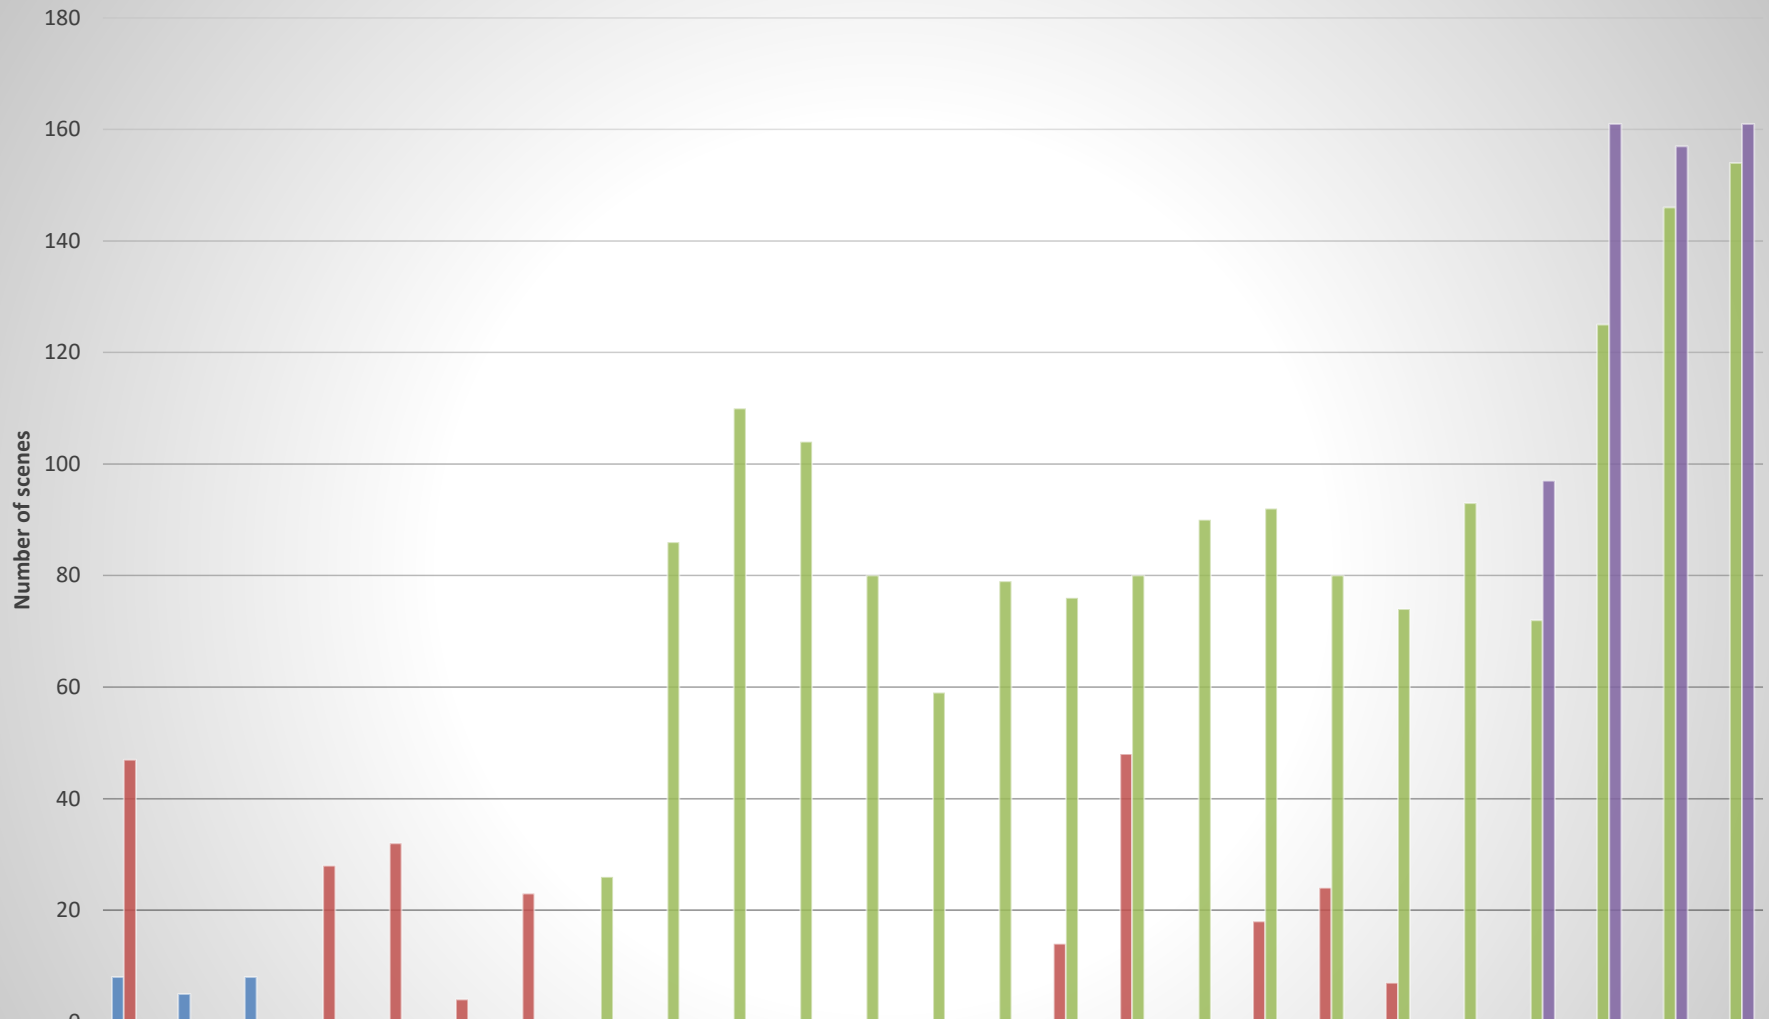

Landsat Scenes of Liberia Less Than 20% Cloud Cover

	1990	1991	1997	1998	1999	2000	2001	2002	2003	2004	2005	2006	2007	2008	2009	2010	2011	2012	2013	2014	2015	2016
L4	4	5	0	0	0	0	0	0	0	0	0	0	0	0	0	0	0	0	0	0	0	0
L5	4	0	2	7	0	0	0	0	0	0	0	5	10	0	2	6	2	0	0	0	0	0
L7	0	0	0	0	3	4	7	17	19	8	8	11	15	24	14	14	15	20	15	17	33	26
L8	0	0	0	0	0	0	0	0	0	0	0	0	0	0	0	0	0	0	12	23	25	23

All Landsat scenes of Liberia

	1990	1991	1993	1994	1995	1997	1998	1999	2000	2001	2002	2003	2004	2005	2006	2007	2008	2009	2010	2011	2012	2013	2014	2015	2016
L4	8	5	8	0	0	0	0	0	0	0	0	0	0	0	0	0	0	0	0	0	0	0	0	0	0
L5	47	0	0	28	32	4	23	0	0	0	0	0	0	0	14	48	0	18	24	7	0	0	0	0	0
L7	0	0	0	0	0	0	0	26	86	110	104	80	59	79	76	80	90	92	80	74	93	72	125	146	154
L8	0	0	0	0	0	0	0	0	0	0	0	0	0	0	0	0	0	0	0	0	0	97	161	157	161

Year	All Liberia Scenes					Less Than 20% Cloud Cover				
	L4	L5	L7	L8	Total	L4	L5	L7	L8	Total
1990	8	47	0	0	55	4	4	0	0	8
1991	5	0	0	0	5	5	0	0	0	5
1993	8	0	0	0	8	0	0	0	0	0
1994	0	28	0	0	28	0	0	0	0	0
1995	0	32	0	0	32	0	0	0	0	0
1997	0	4	0	0	4	0	2	0	0	2
1998	0	23	0	0	23	0	7	0	0	7
1999	0	0	26	0	26	0	0	3	0	3
2000	0	0	86	0	86	0	0	4	0	4
2001	0	0	110	0	110	0	0	7	0	7
2002	0	0	104	0	104	0	0	17	0	17
2003	0	0	80	0	80	0	0	19	0	19
2004	0	0	59	0	59	0	0	8	0	8
2005	0	0	79	0	79	0	0	8	0	8
2006	0	14	76	0	90	0	5	11	0	16
2007	0	48	80	0	128	0	10	15	0	25
2008	0	0	90	0	90	0	0	24	0	24
2009	0	18	92	0	110	0	2	14	0	16
2010	0	24	80	0	104	0	6	14	0	20
2011	0	7	74	0	81	0	2	15	0	17
2012	0	0	93	0	93	0	0	20	0	20
2013	0	0	72	97	169	0	0	15	12	27
2014	0	0	125	161	286	0	0	17	23	40
2015	0	0	146	157	303	0	0	33	25	58
2016	0	0	154	161	315	0	0	26	23	49