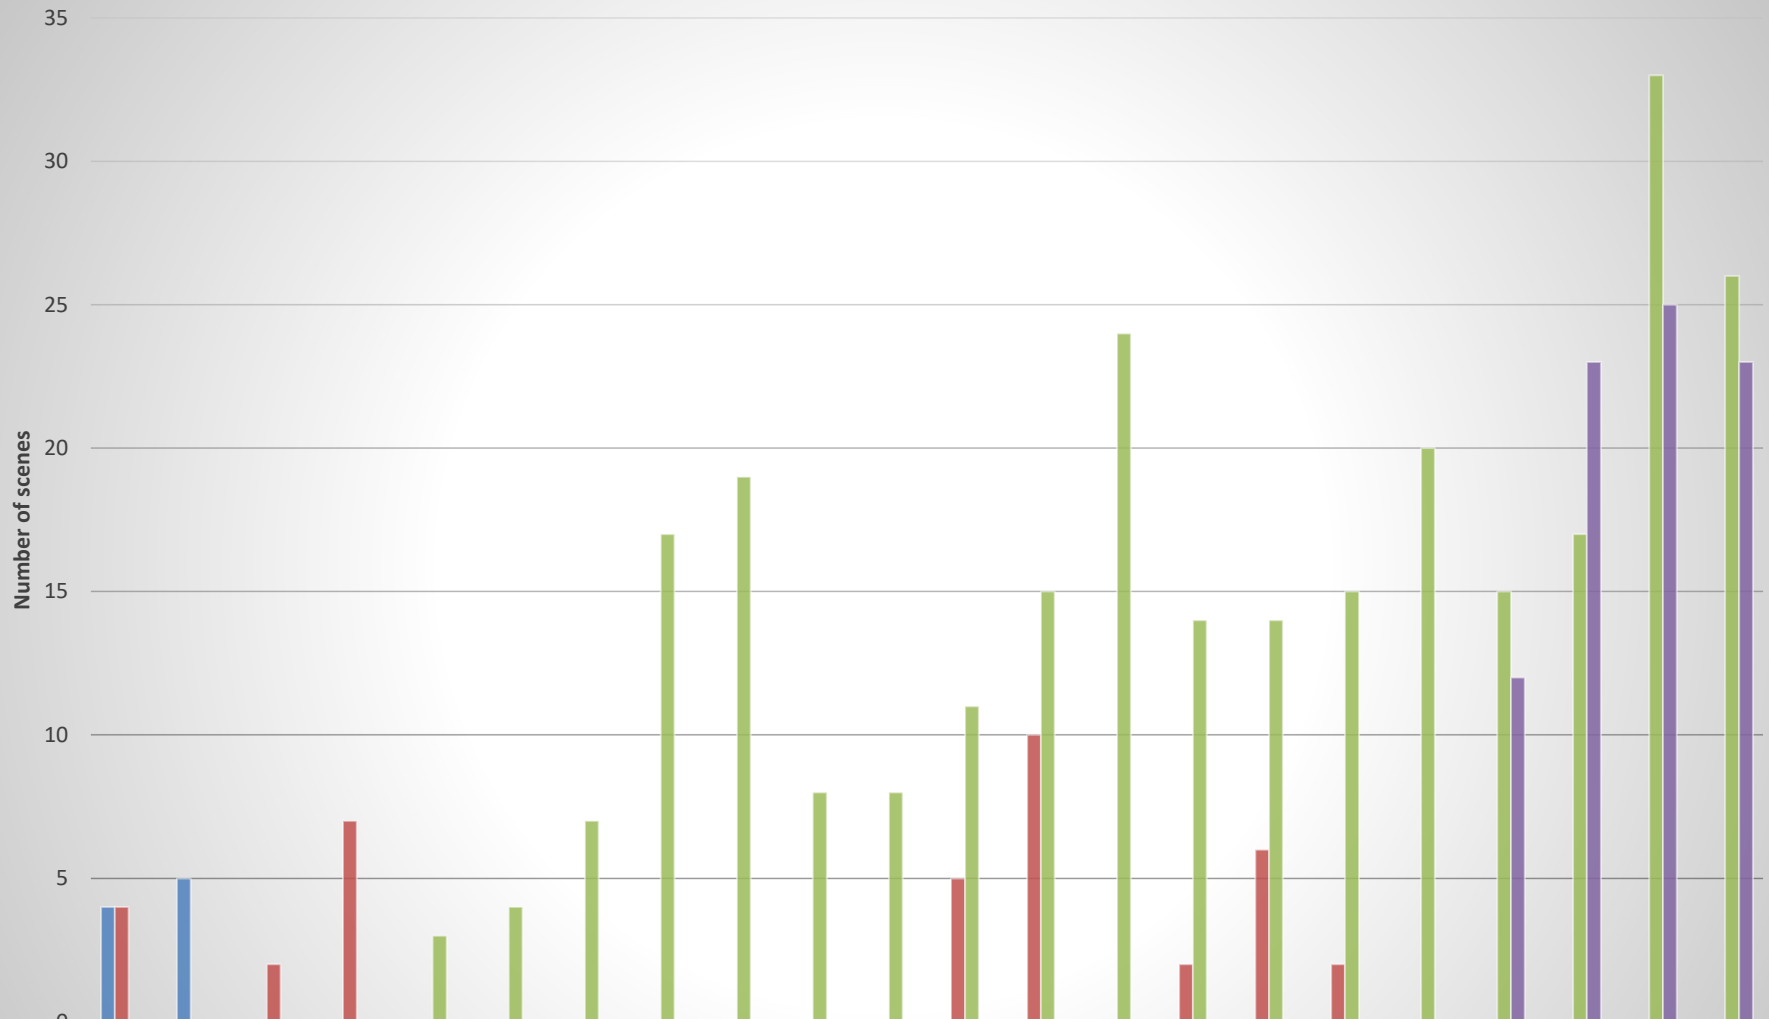

Landsat Scenes of Liberia Less Than 20% Cloud Cover

	1990	1991	1997	1998	1999	2000	2001	2002	2003	2004	2005	2006	2007	2008	2009	2010	2011	2012	2013	2014	2015	2016
L4	4	5	0	0	0	0	0	0	0	0	0	0	0	0	0	0	0	0	0	0	0	0
L5	4	0	2	7	0	0	0	0	0	0	0	5	10	0	2	6	2	0	0	0	0	0
L7	0	0	0	0	3	4	7	17	19	8	8	11	15	24	14	14	15	20	15	17	33	26
L8	0	0	0	0	0	0	0	0	0	0	0	0	0	0	0	0	0	0	12	23	25	23

All Landsat scenes of Liberia

	1990	1991	1993	1994	1995	1997	1998	1999	2000	2001	2002	2003	2004	2005	2006	2007	2008	2009	2010	2011	2012	2013	2014	2015	2016
L4	8	5	8	0	0	0	0	0	0	0	0	0	0	0	0	0	0	0	0	0	0	0	0	0	0
L5	47	0	0	28	32	4	23	0	0	0	0	0	0	0	14	48	0	18	24	7	0	0	0	0	0
L7	0	0	0	0	0	0	0	26	86	110	104	80	59	79	76	80	90	92	80	74	93	72	125	146	154
L8	0	0	0	0	0	0	0	0	0	0	0	0	0	0	0	0	0	0	0	0	0	97	161	157	161

Year	All Liberia Scenes					Less Than 20% Cloud Cover				
	L4	L5	L7	L8	Total	L4	L5	L7	L8	Total
1990	8	47	0	0	55	4	4	0	0	8
1991	5	0	0	0	5	5	0	0	0	5
1993	8	0	0	0	8	0	0	0	0	0
1994	0	28	0	0	28	0	0	0	0	0
1995	0	32	0	0	32	0	0	0	0	0
1997	0	4	0	0	4	0	2	0	0	2
1998	0	23	0	0	23	0	7	0	0	7
1999	0	0	26	0	26	0	0	3	0	3
2000	0	0	86	0	86	0	0	4	0	4
2001	0	0	110	0	110	0	0	7	0	7
2002	0	0	104	0	104	0	0	17	0	17
2003	0	0	80	0	80	0	0	19	0	19
2004	0	0	59	0	59	0	0	8	0	8
2005	0	0	79	0	79	0	0	8	0	8
2006	0	14	76	0	90	0	5	11	0	16
2007	0	48	80	0	128	0	10	15	0	25
2008	0	0	90	0	90	0	0	24	0	24
2009	0	18	92	0	110	0	2	14	0	16
2010	0	24	80	0	104	0	6	14	0	20
2011	0	7	74	0	81	0	2	15	0	17
2012	0	0	93	0	93	0	0	20	0	20
2013	0	0	72	97	169	0	0	15	12	27
2014	0	0	125	161	286	0	0	17	23	40
2015	0	0	146	157	303	0	0	33	25	58
2016	0	0	154	161	315	0	0	26	23	49