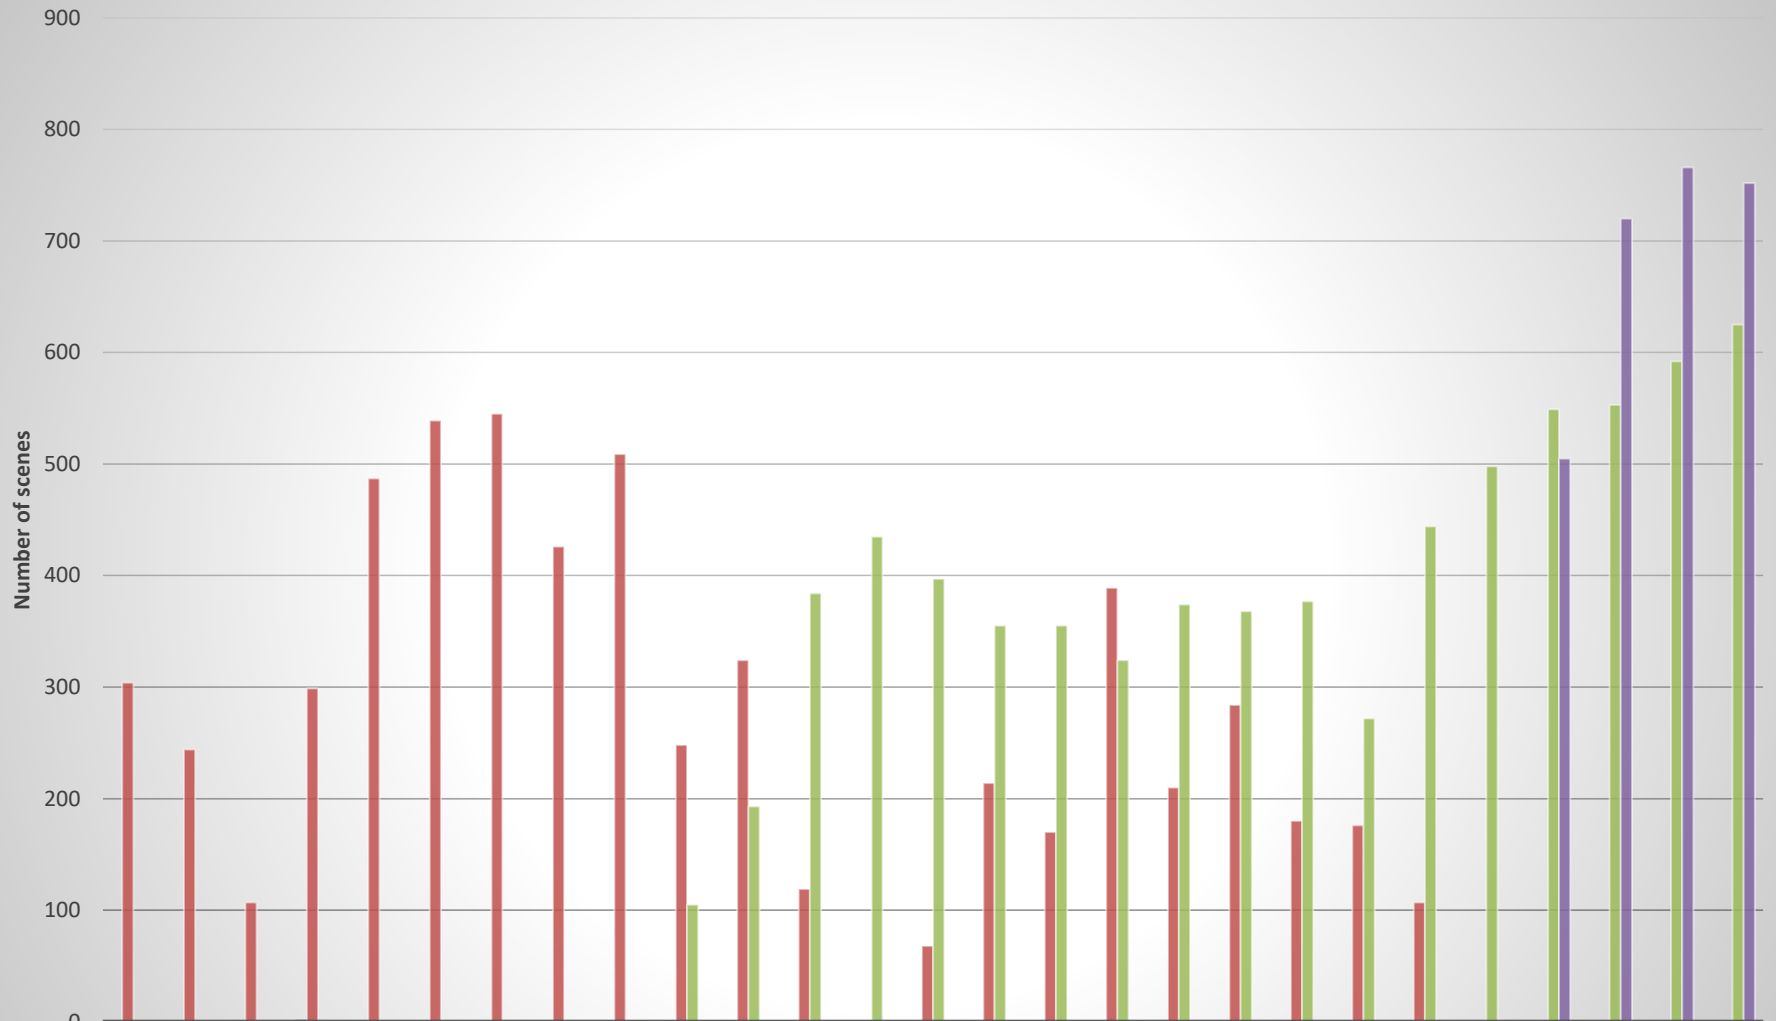

## Landsat Scenes of Madagascar Less Than 20% Cloud Cover

# All Landsat scenes of Madagascar

|    | 1990 | 1991 | 1992 | 1993 | 1994 | 1995 | 1996 | 1997 | 1998 | 1999 | 2000 | 2001 | 2002 | 2003 | 2004 | 2005 | 2006 | 2007 | 2008 | 2009 | 2010 | 2011 | 2012 | 2013 | 2014 | 2015 | 2016 |
|----|------|------|------|------|------|------|------|------|------|------|------|------|------|------|------|------|------|------|------|------|------|------|------|------|------|------|------|
| L4 | 0    | 0    | 0    | 2    | 0    | 0    | 0    | 0    | 0    | 0    | 0    | 0    | 0    | 0    | 0    | 0    | 0    | 0    | 0    | 0    | 0    | 0    | 0    | 0    | 0    | 0    | 0    |
| L5 | 304  | 244  | 107  | 299  | 487  | 539  | 545  | 426  | 509  | 248  | 324  | 119  | 0    | 68   | 214  | 170  | 389  | 210  | 284  | 180  | 176  | 107  | 0    | 0    | 0    | 0    | 0    |
| L7 | 0    | 0    | 0    | 0    | 0    | 0    | 0    | 0    | 0    | 105  | 193  | 384  | 435  | 397  | 355  | 355  | 324  | 374  | 368  | 377  | 272  | 444  | 498  | 549  | 553  | 592  | 625  |
| L8 | 0    | 0    | 0    | 0    | 0    | 0    | 0    | 0    | 0    | 0    | 0    | 0    | 0    | 0    | 0    | 0    | 0    | 0    | 0    | 0    | 0    | 0    | 505  | 720  | 766  | 752  |      |