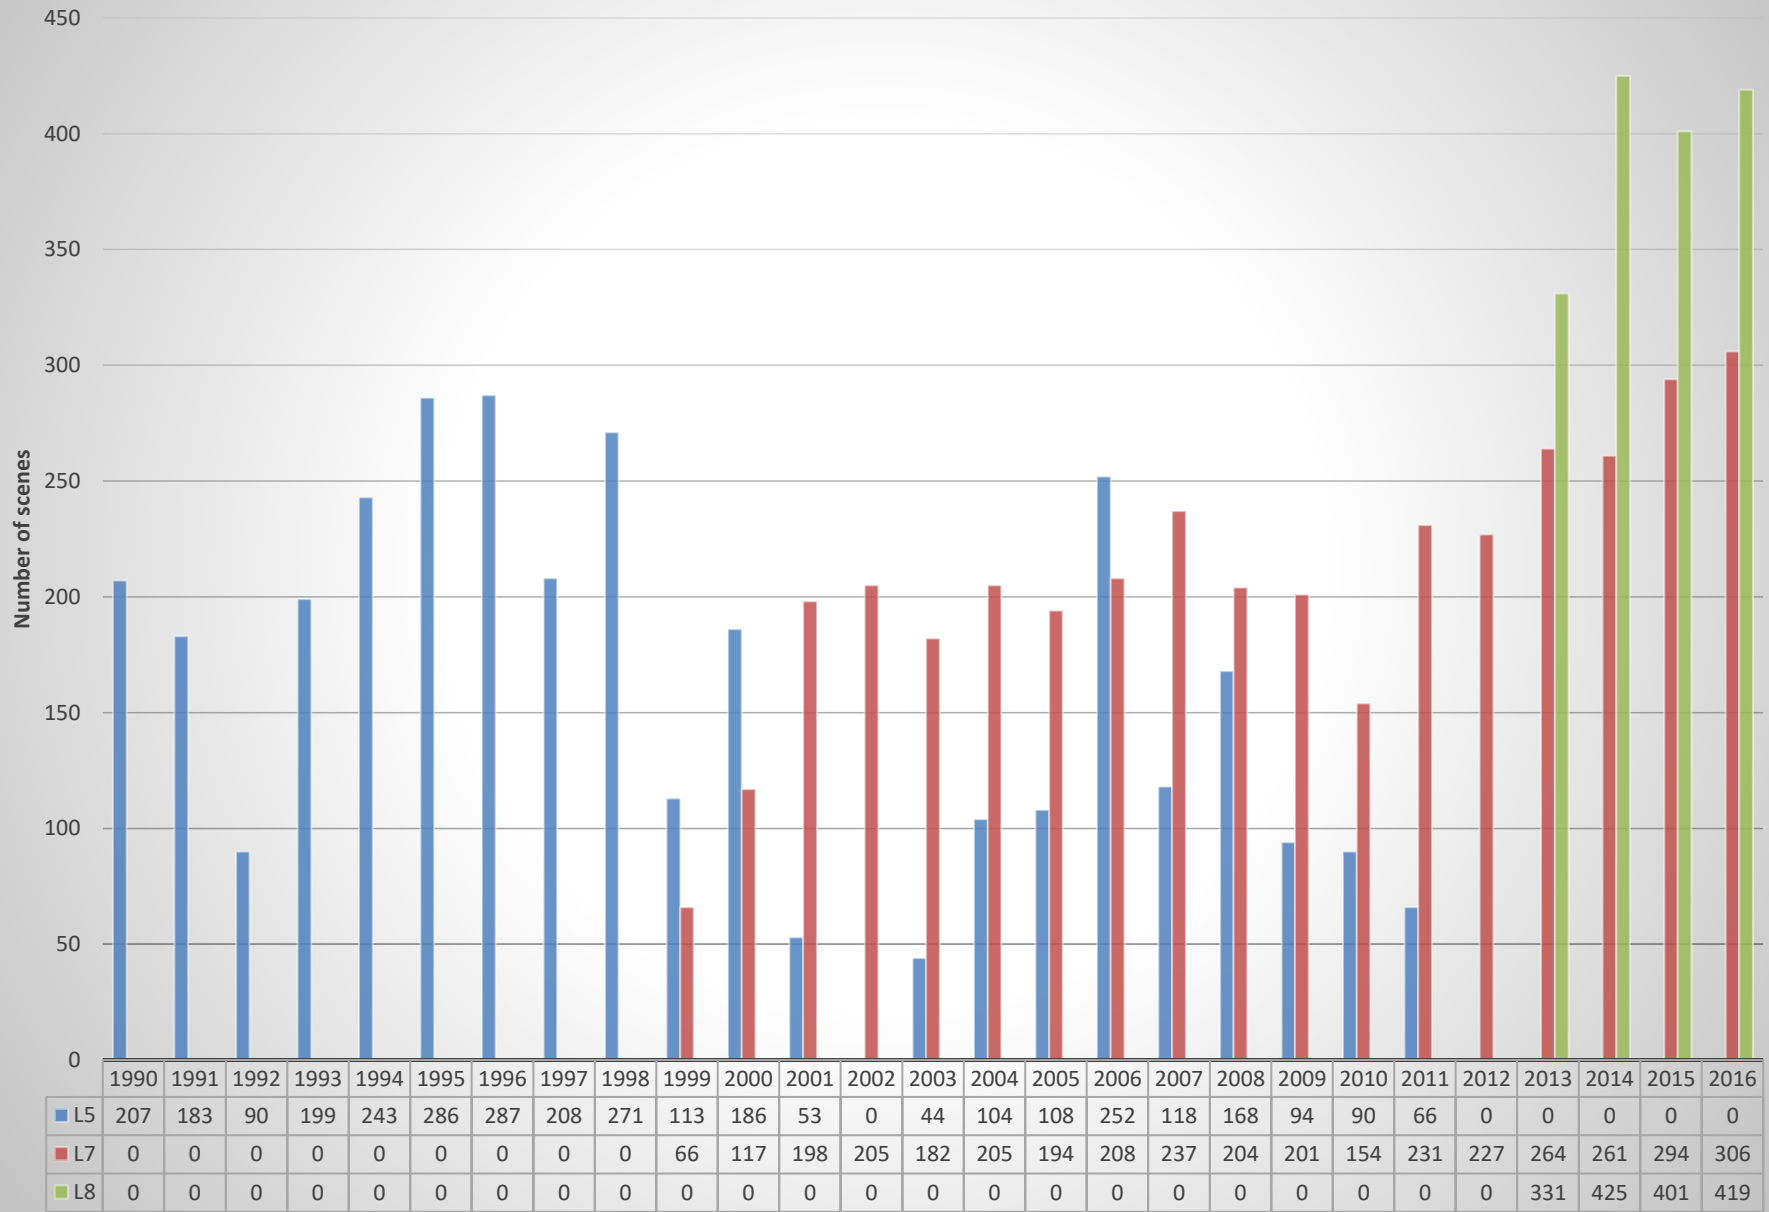

## Landsat Scenes of Madagascar Less Than 20% Cloud Cover

# All Landsat scenes of Madagascar

|    | 1990 | 1991 | 1992 | 1993 | 1994 | 1995 | 1996 | 1997 | 1998 | 1999 | 2000 | 2001 | 2002 | 2003 | 2004 | 2005 | 2006 | 2007 | 2008 | 2009 | 2010 | 2011 | 2012 | 2013 | 2014 | 2015 | 2016 |
|----|------|------|------|------|------|------|------|------|------|------|------|------|------|------|------|------|------|------|------|------|------|------|------|------|------|------|------|
| L4 | 0    | 0    | 0    | 2    | 0    | 0    | 0    | 0    | 0    | 0    | 0    | 0    | 0    | 0    | 0    | 0    | 0    | 0    | 0    | 0    | 0    | 0    | 0    | 0    | 0    | 0    | 0    |
| L5 | 304  | 244  | 107  | 299  | 487  | 539  | 545  | 426  | 509  | 248  | 324  | 119  | 0    | 68   | 214  | 170  | 389  | 210  | 284  | 180  | 176  | 107  | 0    | 0    | 0    | 0    | 0    |
| L7 | 0    | 0    | 0    | 0    | 0    | 0    | 0    | 0    | 0    | 105  | 193  | 384  | 435  | 397  | 355  | 355  | 324  | 374  | 368  | 377  | 272  | 444  | 498  | 549  | 553  | 592  | 625  |
| L8 | 0    | 0    | 0    | 0    | 0    | 0    | 0    | 0    | 0    | 0    | 0    | 0    | 0    | 0    | 0    | 0    | 0    | 0    | 0    | 0    | 0    | 0    | 505  | 720  | 766  | 752  |      |