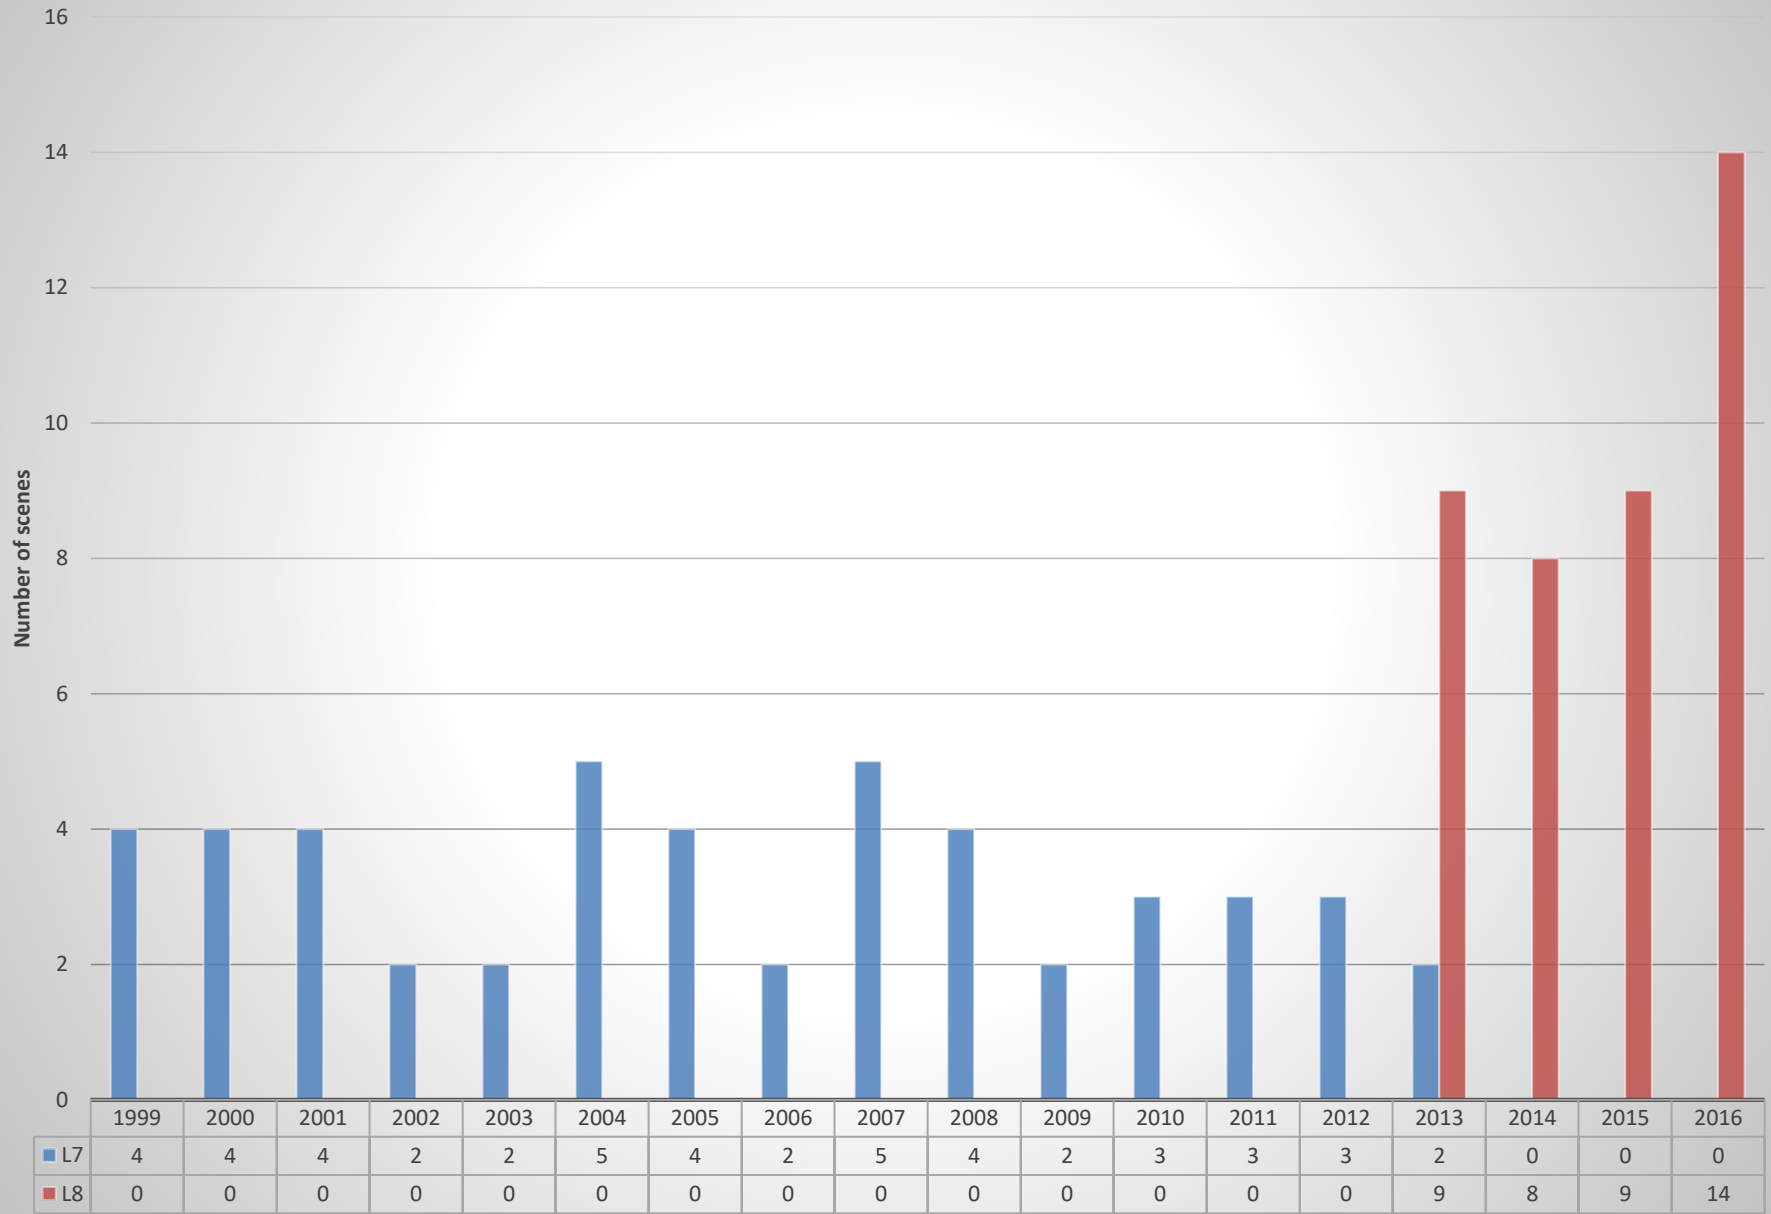

Landsat Scenes of Nauru Less Than 20% Cloud Cover

All Landsat scenes of Nauru

	1999	2000	2001	2002	2003	2004	2005	2006	2007	2008	2009	2010	2011	2012	2013	2014	2015	2016
L7	6	5	4	4	4	5	7	4	5	8	3	4	4	4	4	0	0	0
L8	0	0	0	0	0	0	0	0	0	0	0	0	0	0	12	20	23	23

Year	All Nauru Scenes			Less Than 20% Cloud Cover		
	L7	L8	Total	L7	L8	Total
1999	6	0	6	4	0	4
2000	5	0	5	4	0	4
2001	4	0	4	4	0	4
2002	4	0	4	2	0	2
2003	4	0	4	2	0	2
2004	5	0	5	5	0	5
2005	7	0	7	4	0	4
2006	4	0	4	2	0	2
2007	5	0	5	5	0	5
2008	8	0	8	4	0	4
2009	3	0	3	2	0	2
2010	4	0	4	3	0	3
2011	4	0	4	3	0	3
2012	4	0	4	3	0	3
2013	4	12	16	2	9	11
2014	0	20	20	0	8	8
2015	0	23	23	0	9	9
2016	0	23	23	0	14	14