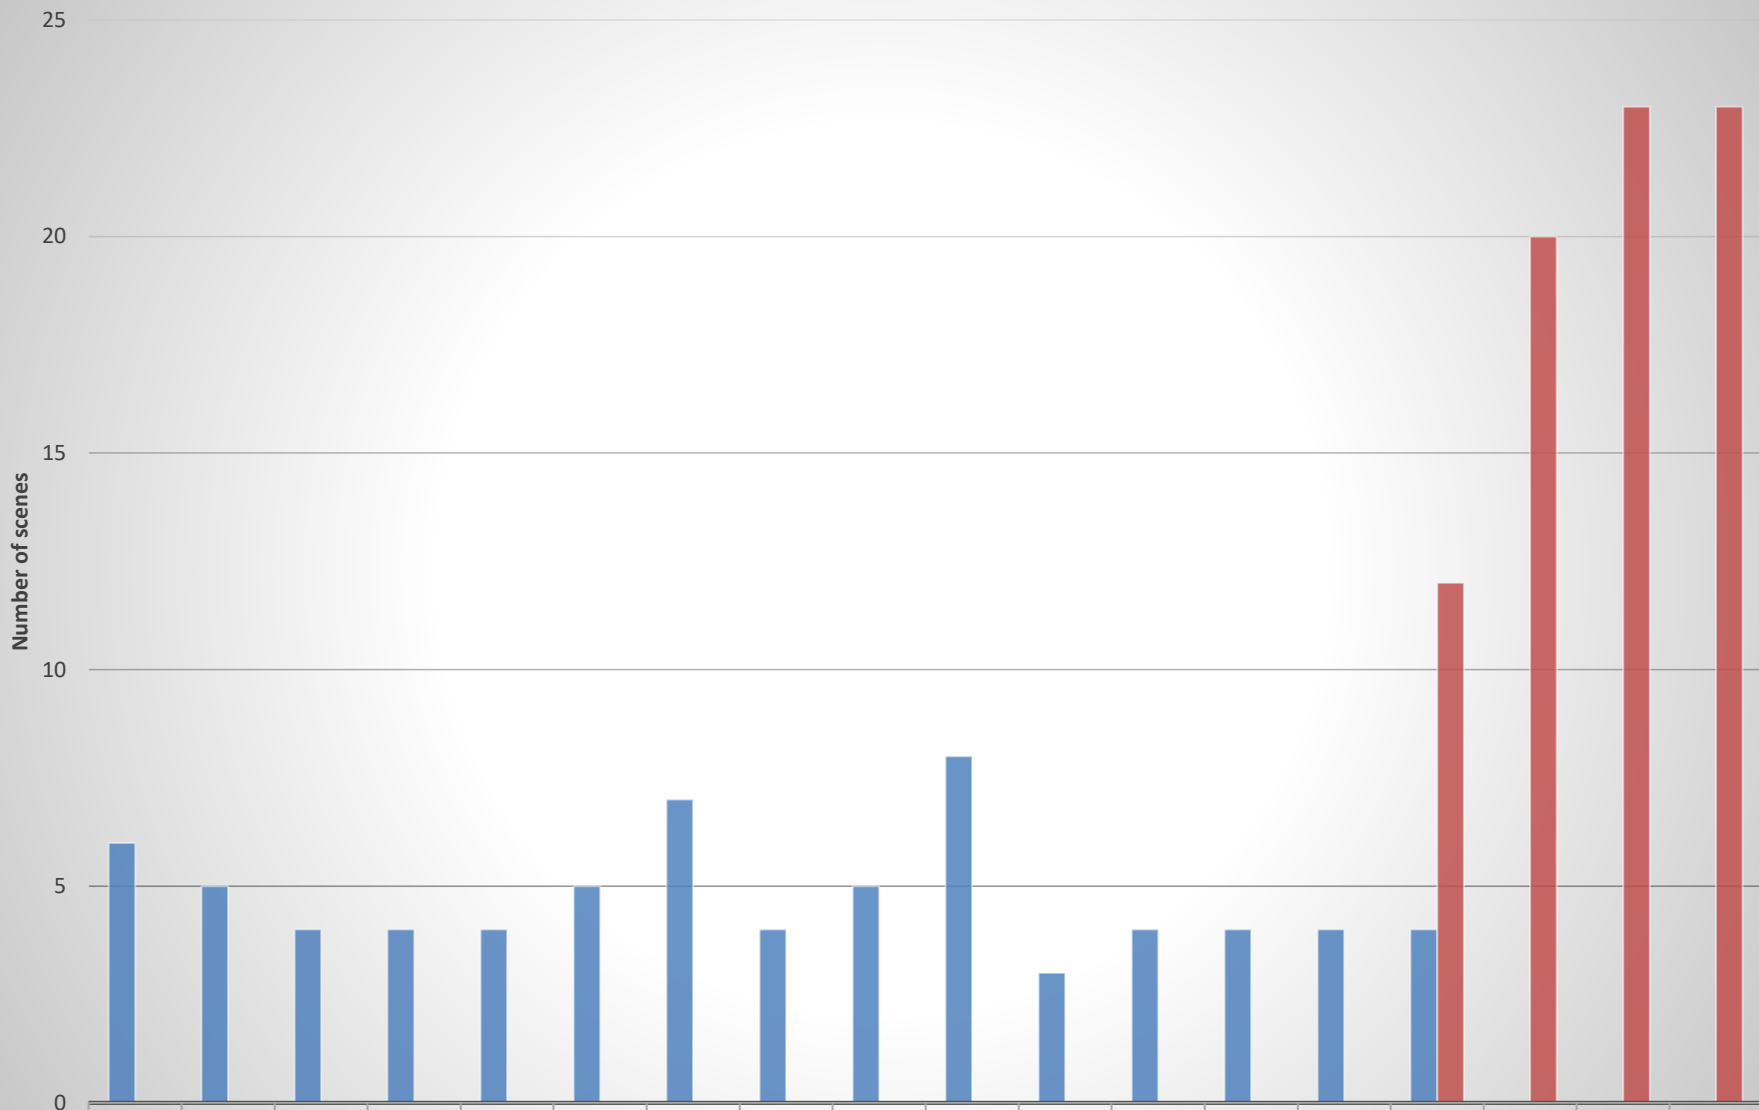

Landsat Scenes of Nauru Less Than 20% Cloud Cover

All Landsat scenes of Nauru

	1999	2000	2001	2002	2003	2004	2005	2006	2007	2008	2009	2010	2011	2012	2013	2014	2015	2016
L7	6	5	4	4	4	5	7	4	5	8	3	4	4	4	4	0	0	0
L8	0	0	0	0	0	0	0	0	0	0	0	0	0	0	12	20	23	23

Year	All Nauru Scenes			Less Than 20% Cloud Cover		
	L7	L8	Total	L7	L8	Total
1999	6	0	6	4	0	4
2000	5	0	5	4	0	4
2001	4	0	4	4	0	4
2002	4	0	4	2	0	2
2003	4	0	4	2	0	2
2004	5	0	5	5	0	5
2005	7	0	7	4	0	4
2006	4	0	4	2	0	2
2007	5	0	5	5	0	5
2008	8	0	8	4	0	4
2009	3	0	3	2	0	2
2010	4	0	4	3	0	3
2011	4	0	4	3	0	3
2012	4	0	4	3	0	3
2013	4	12	16	2	9	11
2014	0	20	20	0	8	8
2015	0	23	23	0	9	9
2016	0	23	23	0	14	14