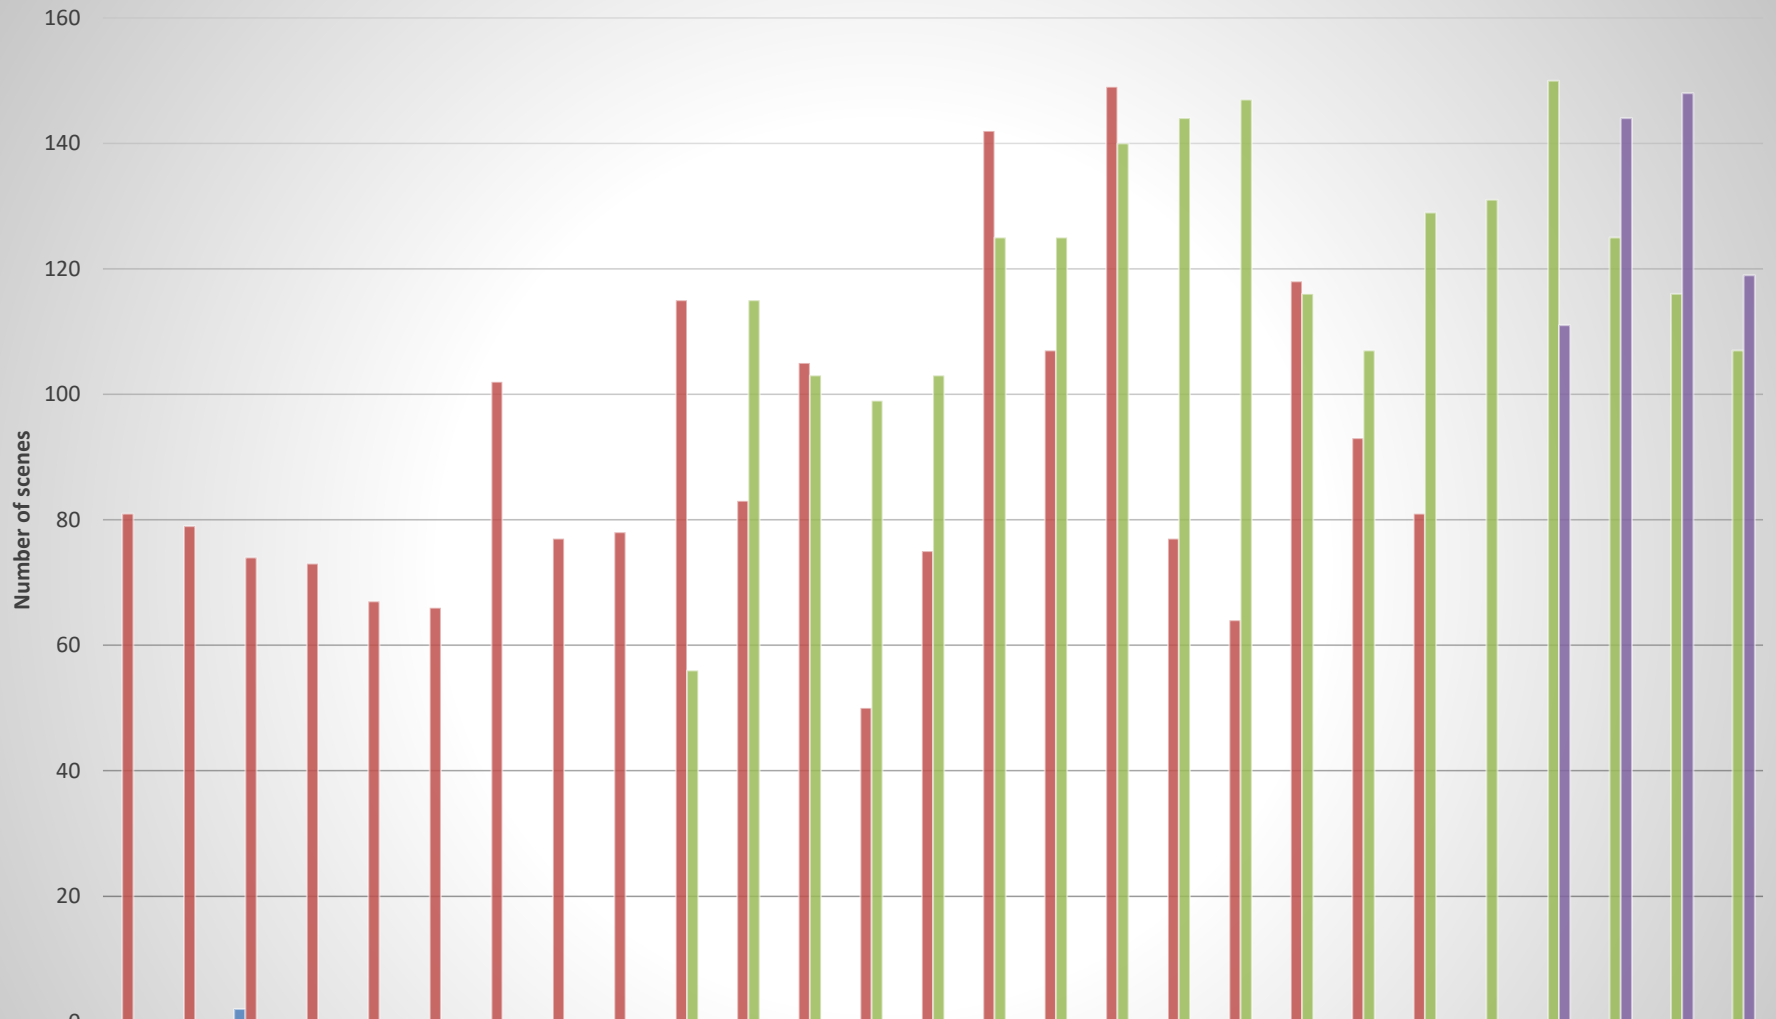

# Landsat Scenes of Uruguay Less Than 20% Cloud Cover

|    | 1990 | 1991 | 1992 | 1993 | 1994 | 1995 | 1996 | 1997 | 1998 | 1999 | 2000 | 2001 | 2002 | 2003 | 2004 | 2005 | 2006 | 2007 | 2008 | 2009 | 2010 | 2011 | 2012 | 2013 | 2014 | 2015 | 2016 |
|----|------|------|------|------|------|------|------|------|------|------|------|------|------|------|------|------|------|------|------|------|------|------|------|------|------|------|------|
| L4 | 0    | 0    | 2    | 0    | 0    | 0    | 0    | 0    | 0    | 0    | 0    | 0    | 0    | 0    | 0    | 0    | 0    | 0    | 0    | 0    | 0    | 0    | 0    | 0    | 0    | 0    | 0    |
| L5 | 81   | 79   | 74   | 73   | 67   | 66   | 102  | 77   | 78   | 115  | 83   | 105  | 50   | 75   | 142  | 107  | 149  | 77   | 64   | 118  | 93   | 81   | 0    | 0    | 0    | 0    | 0    |
| L7 | 0    | 0    | 0    | 0    | 0    | 0    | 0    | 0    | 0    | 56   | 115  | 103  | 99   | 103  | 125  | 125  | 140  | 144  | 147  | 116  | 107  | 129  | 131  | 150  | 125  | 116  | 107  |
| L8 | 0    | 0    | 0    | 0    | 0    | 0    | 0    | 0    | 0    | 0    | 0    | 0    | 0    | 0    | 0    | 0    | 0    | 0    | 0    | 0    | 0    | 0    | 0    | 111  | 144  | 148  | 119  |