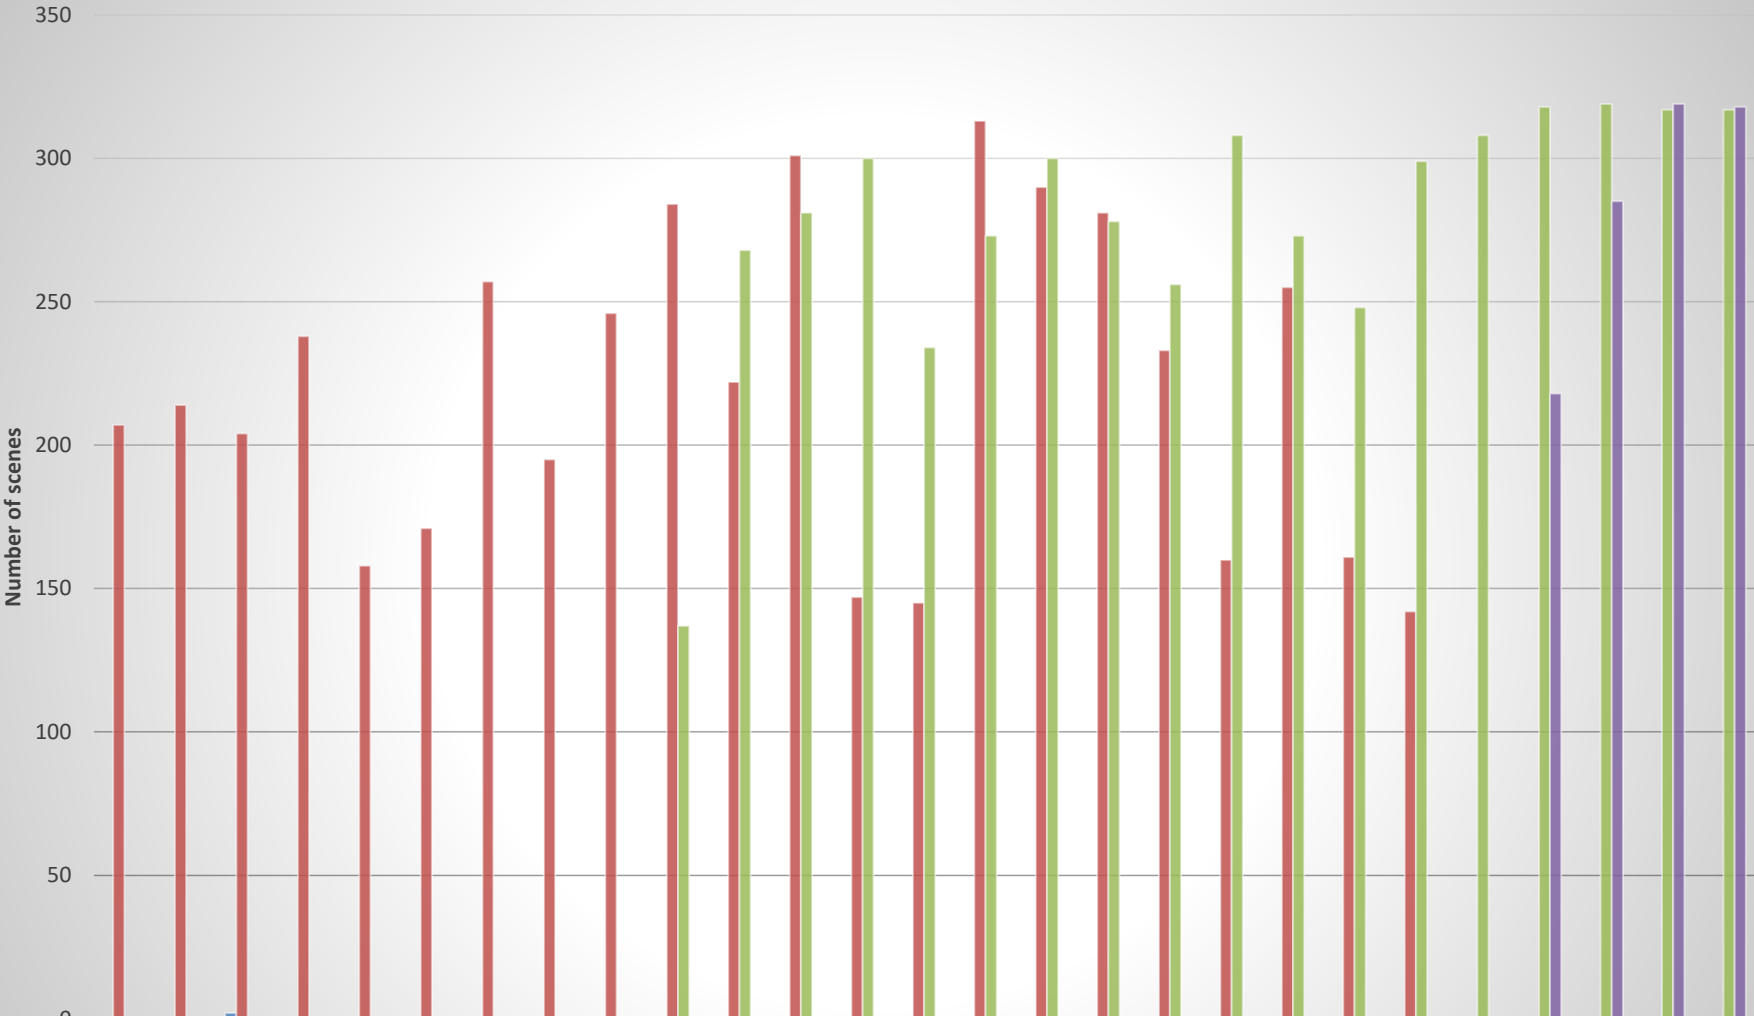

All Landsat scenes of Uruguay

	1990	1991	1992	1993	1994	1995	1996	1997	1998	1999	2000	2001	2002	2003	2004	2005	2006	2007	2008	2009	2010	2011	2012	2013	2014	2015	2016
L4	0	0	2	0	0	0	0	0	0	0	0	0	0	0	0	0	0	0	0	0	0	0	0	0	0	0	0
L5	207	214	204	238	158	171	257	195	246	284	222	301	147	145	313	290	281	233	160	255	161	142	0	0	0	0	0
L7	0	0	0	0	0	0	0	0	0	137	268	281	300	234	273	300	278	256	308	273	248	299	308	318	319	317	317
L8	0	0	0	0	0	0	0	0	0	0	0	0	0	0	0	0	0	0	0	0	0	0	218	285	319	318