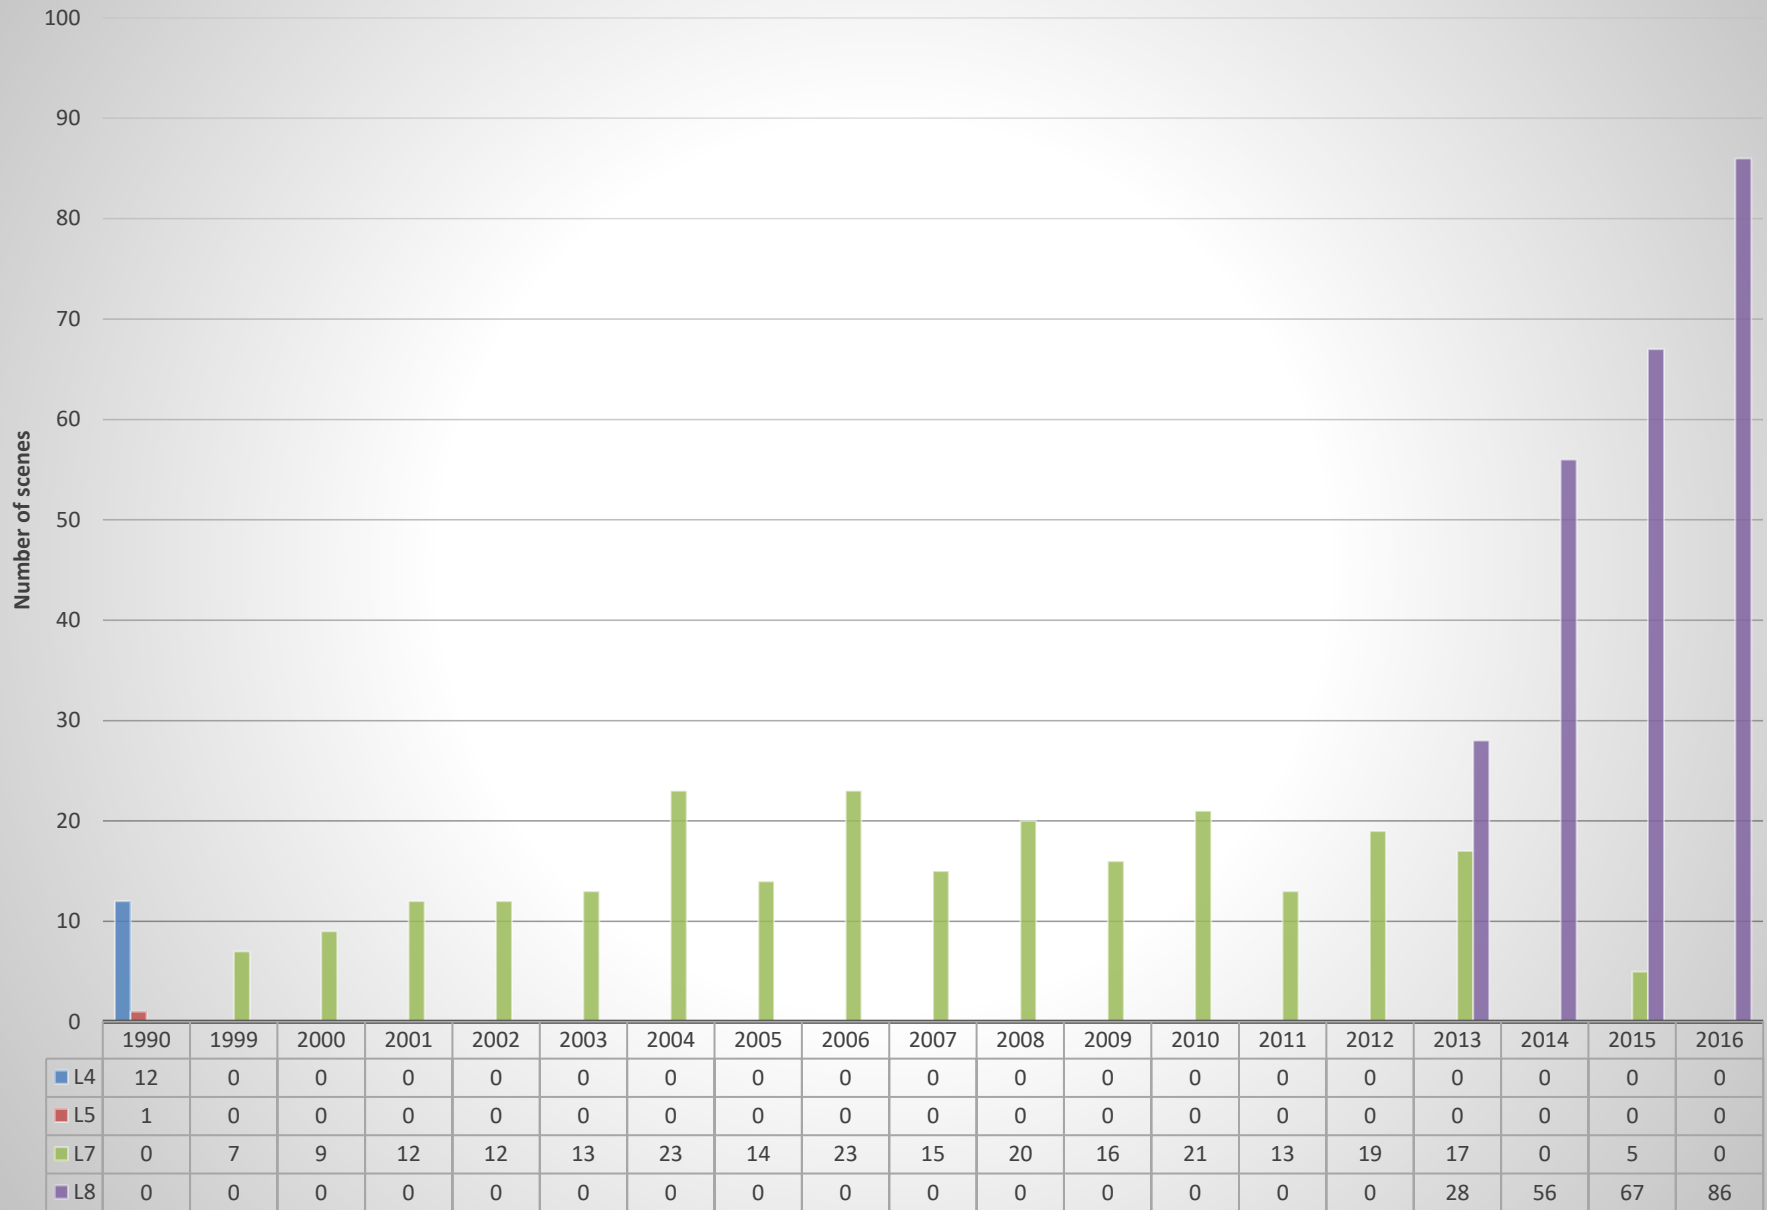

## Landsat Scenes of Vanuatu Less Than 20% Cloud Cover

# All Landsat scenes of Vanuatu

	1990	1999	2000	2001	2002	2003	2004	2005	2006	2007	2008	2009	2010	2011	2012	2013	2014	2015	2016
L4	50	0	0	0	0	0	0	0	0	0	0	0	0	0	0	0	0	0	0
L5	12	0	0	0	0	0	0	0	0	0	0	0	0	0	0	0	0	0	0
L7	0	18	14	17	28	26	34	32	41	26	36	38	33	31	35	43	0	9	0
L8	0	0	0	0	0	0	0	0	0	0	0	0	0	0	0	66	200	230	228

Year	All Vanuatu Scenes					Less Than 20% Cloud Cover				
	L4	L5	L7	L8	Total	L4	L5	L7	L8	Total
1990	50	12	0	0	62	12	1	0	0	13
1999	0	0	18	0	18	0	0	7	0	7
2000	0	0	14	0	14	0	0	9	0	9
2001	0	0	17	0	17	0	0	12	0	12
2002	0	0	28	0	28	0	0	12	0	12
2003	0	0	26	0	26	0	0	13	0	13
2004	0	0	34	0	34	0	0	23	0	23
2005	0	0	32	0	32	0	0	14	0	14
2006	0	0	41	0	41	0	0	23	0	23
2007	0	0	26	0	26	0	0	15	0	15
2008	0	0	36	0	36	0	0	20	0	20
2009	0	0	38	0	38	0	0	16	0	16
2010	0	0	33	0	33	0	0	21	0	21
2011	0	0	31	0	31	0	0	13	0	13
2012	0	0	35	0	35	0	0	19	0	19
2013	0	0	43	66	109	0	0	17	28	45
2014	0	0	0	200	200	0	0	0	56	56
2015	0	0	9	230	239	0	0	5	67	72
2016	0	0	0	228	228	0	0	0	86	86