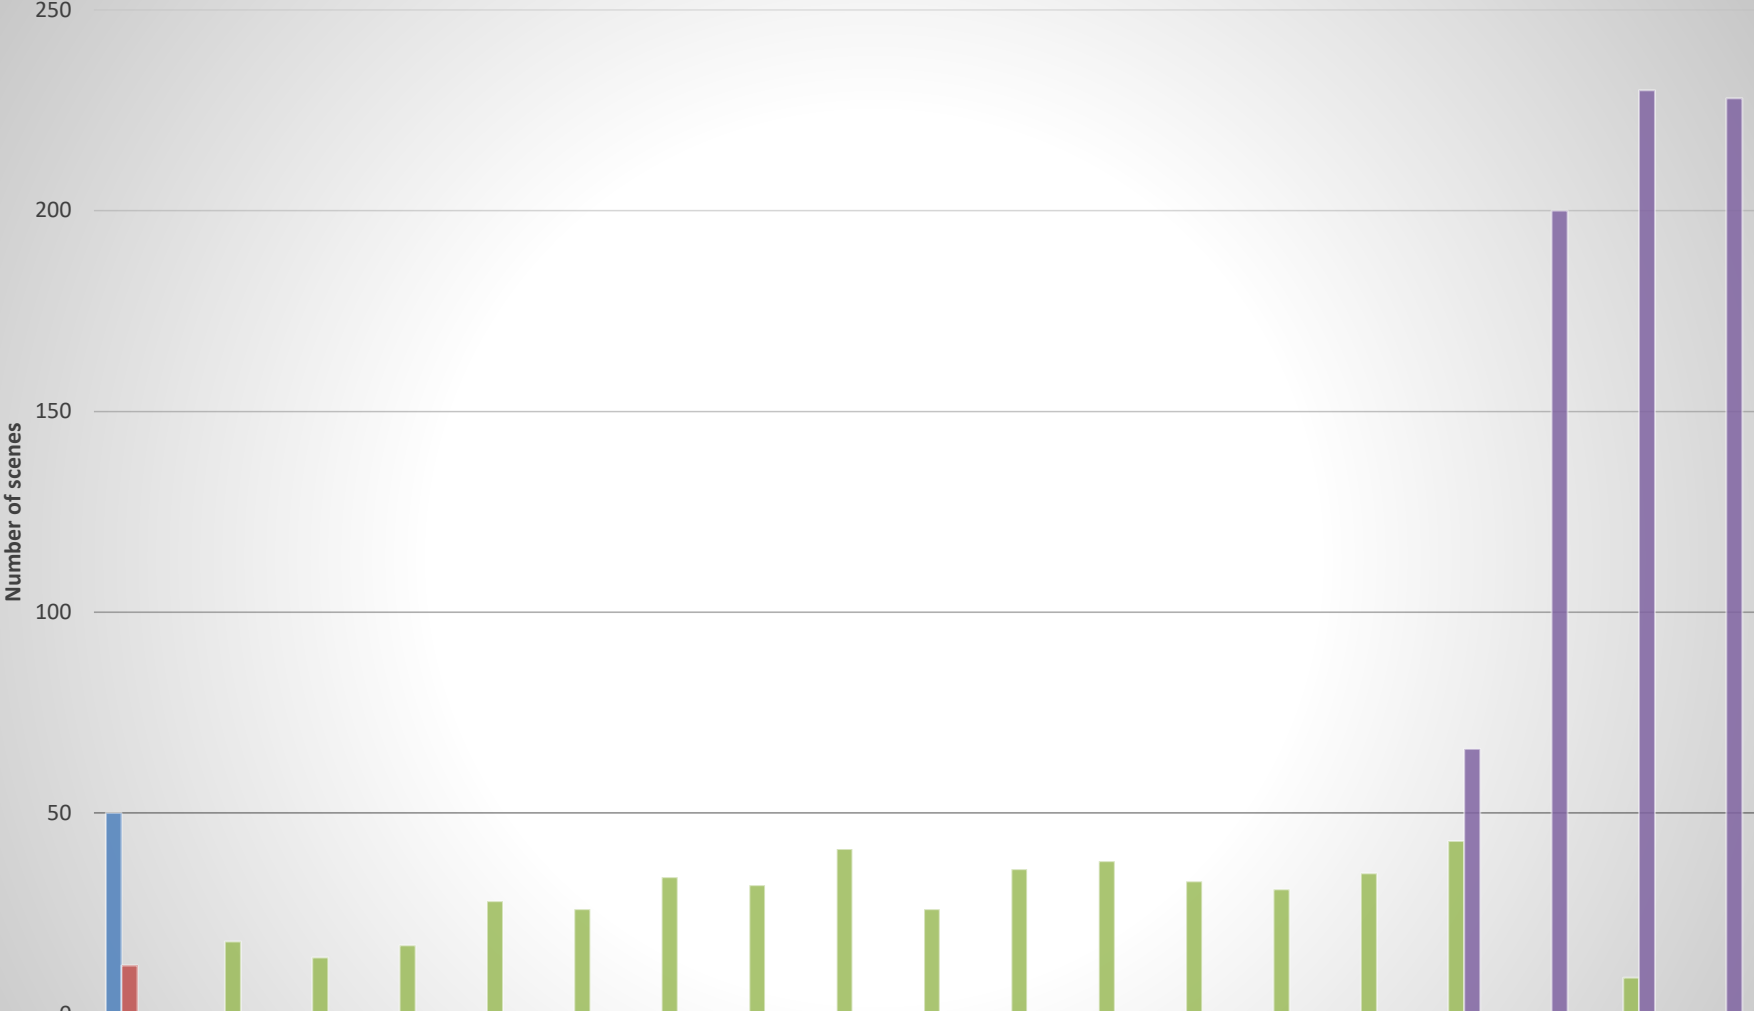

## Landsat Scenes of Vanuatu Less Than 20% Cloud Cover

# All Landsat scenes of Vanuatu

	1990	1999	2000	2001	2002	2003	2004	2005	2006	2007	2008	2009	2010	2011	2012	2013	2014	2015	2016
L4	50	0	0	0	0	0	0	0	0	0	0	0	0	0	0	0	0	0	0
L5	12	0	0	0	0	0	0	0	0	0	0	0	0	0	0	0	0	0	0
L7	0	18	14	17	28	26	34	32	41	26	36	38	33	31	35	43	0	9	0
L8	0	0	0	0	0	0	0	0	0	0	0	0	0	0	0	66	200	230	228

Year	All Vanuatu Scenes					Less Than 20% Cloud Cover				
	L4	L5	L7	L8	Total	L4	L5	L7	L8	Total
1990	50	12	0	0	62	12	1	0	0	13
1999	0	0	18	0	18	0	0	7	0	7
2000	0	0	14	0	14	0	0	9	0	9
2001	0	0	17	0	17	0	0	12	0	12
2002	0	0	28	0	28	0	0	12	0	12
2003	0	0	26	0	26	0	0	13	0	13
2004	0	0	34	0	34	0	0	23	0	23
2005	0	0	32	0	32	0	0	14	0	14
2006	0	0	41	0	41	0	0	23	0	23
2007	0	0	26	0	26	0	0	15	0	15
2008	0	0	36	0	36	0	0	20	0	20
2009	0	0	38	0	38	0	0	16	0	16
2010	0	0	33	0	33	0	0	21	0	21
2011	0	0	31	0	31	0	0	13	0	13
2012	0	0	35	0	35	0	0	19	0	19
2013	0	0	43	66	109	0	0	17	28	45
2014	0	0	0	200	200	0	0	0	56	56
2015	0	0	9	230	239	0	0	5	67	72
2016	0	0	0	228	228	0	0	0	86	86