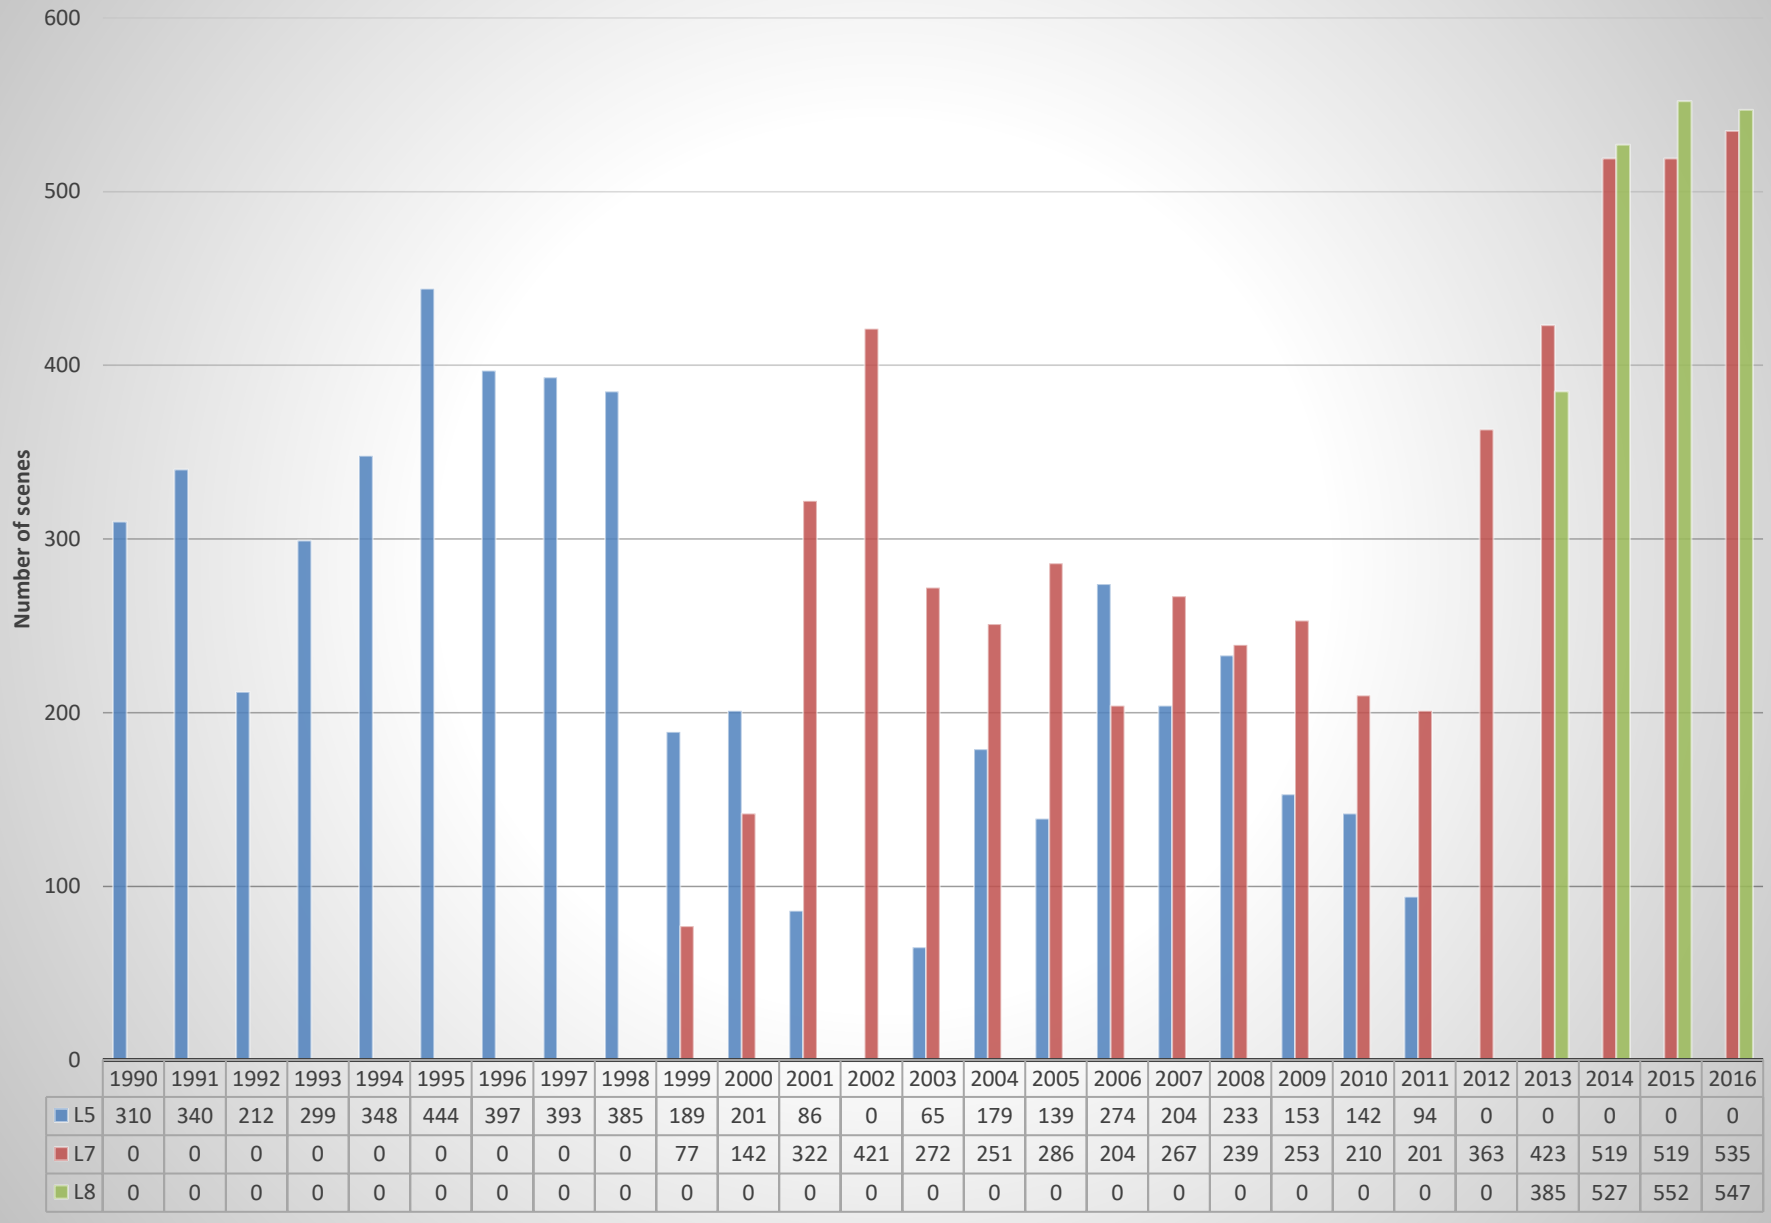

All Landsat scenes of Zimbabwe

Year	All Zimbabwe Scenes				Less Than 20% Cloud Cover			
	L5	L7	L8	Total	L5	L7	L8	Total
1990	310	0	0	310	238	0	0	238
1991	340	0	0	340	244	0	0	244
1992	212	0	0	212	174	0	0	174
1993	299	0	0	299	211	0	0	211
1994	348	0	0	348	236	0	0	236
1995	444	0	0	444	309	0	0	309
1996	397	0	0	397	229	0	0	229
1997	393	0	0	393	212	0	0	212
1998	385	0	0	385	249	0	0	249
1999	189	77	0	266	72	62	0	134
2000	201	142	0	343	115	87	0	202
2001	86	322	0	408	35	175	0	210
2002	0	421	0	421	0	257	0	257
2003	65	272	0	337	36	130	0	166
2004	179	251	0	430	112	213	0	325
2005	139	286	0	425	110	227	0	337
2006	274	204	0	478	187	151	0	338
2007	204	267	0	471	137	185	0	322
2008	233	239	0	472	150	166	0	316
2009	153	253	0	406	85	159	0	244
2010	142	210	0	352	68	151	0	219
2011	94	201	0	295	56	166	0	222
2012	0	363	0	363	0	222	0	222
2013	0	423	385	808	0	228	299	527
2014	0	519	527	1046	0	273	319	592
2015	0	519	552	1071	0	318	356	674
2016	0	535	547	1082	0	292	353	645