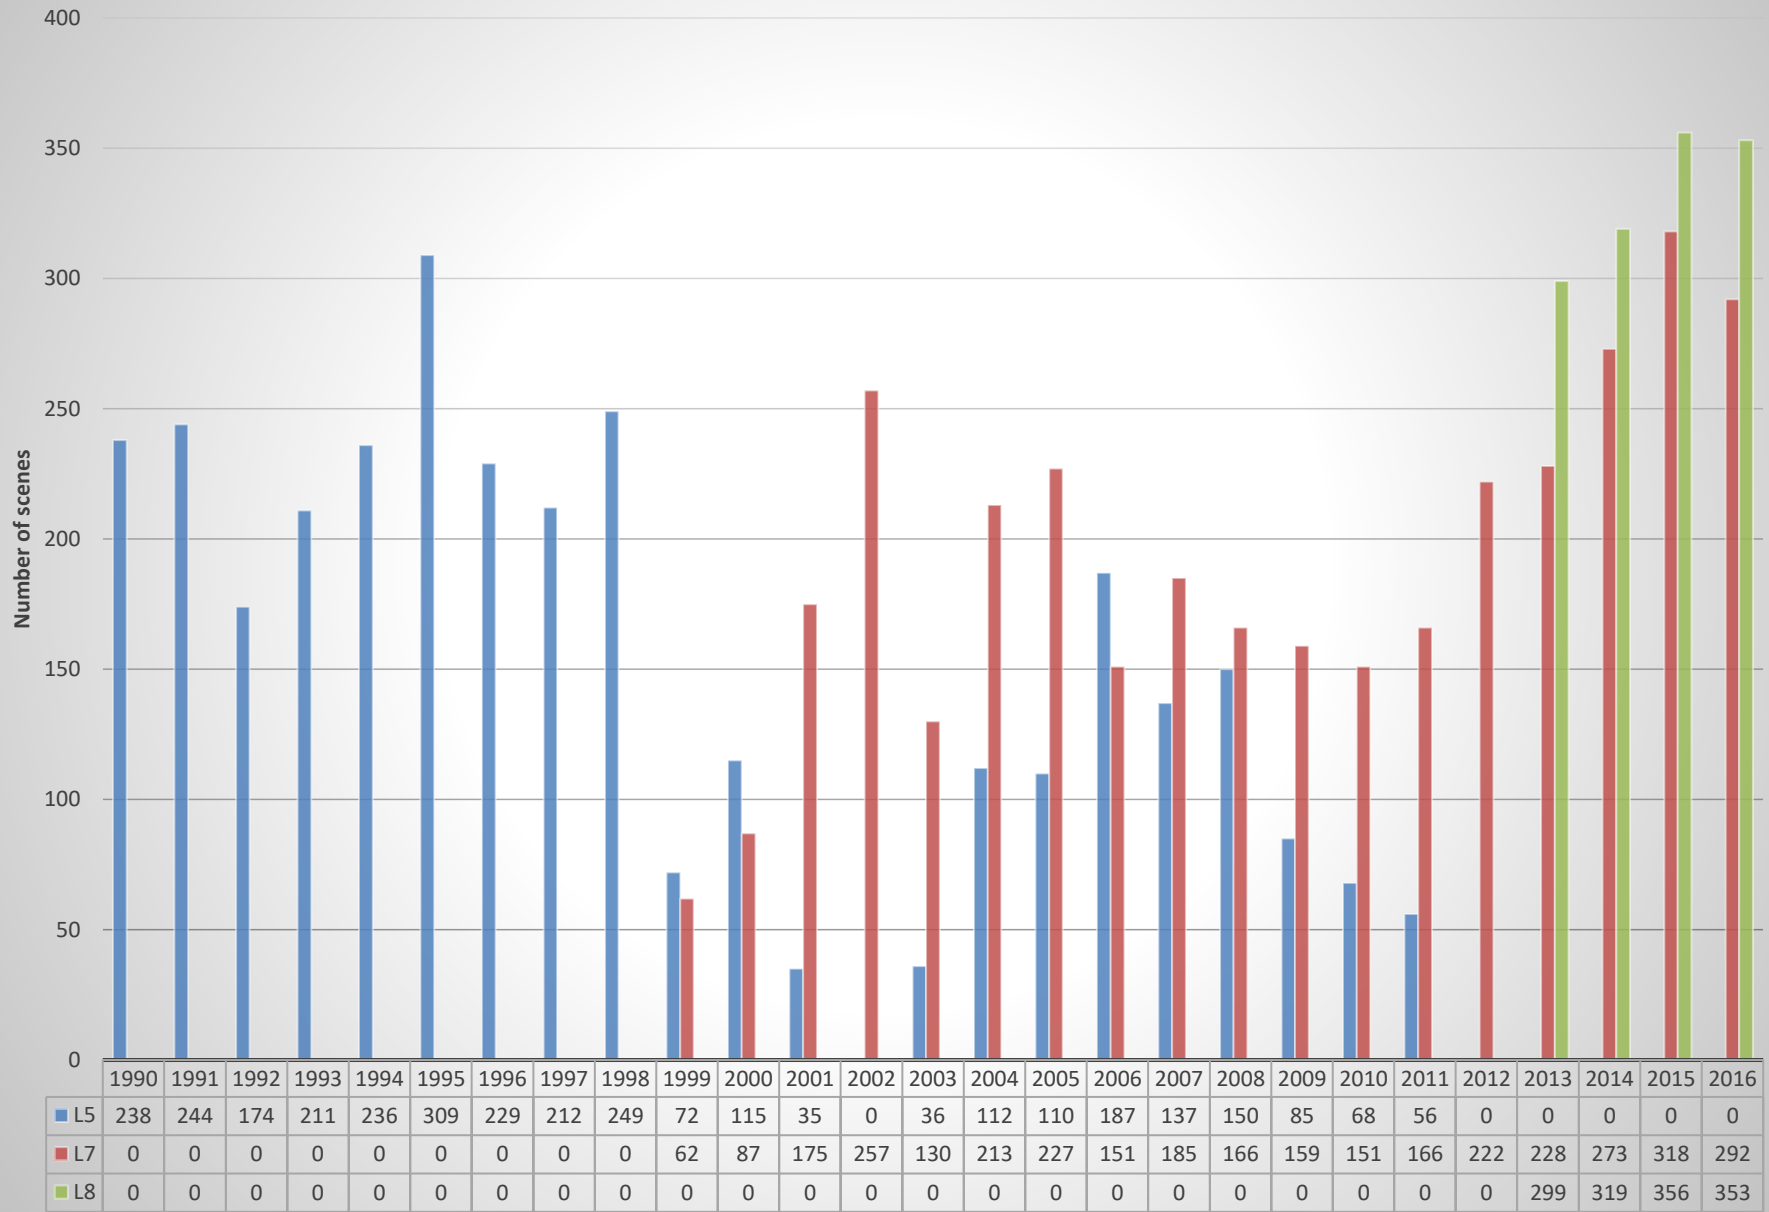

## Landsat Scenes of Zimbabwe Less Than 20% Cloud Cover