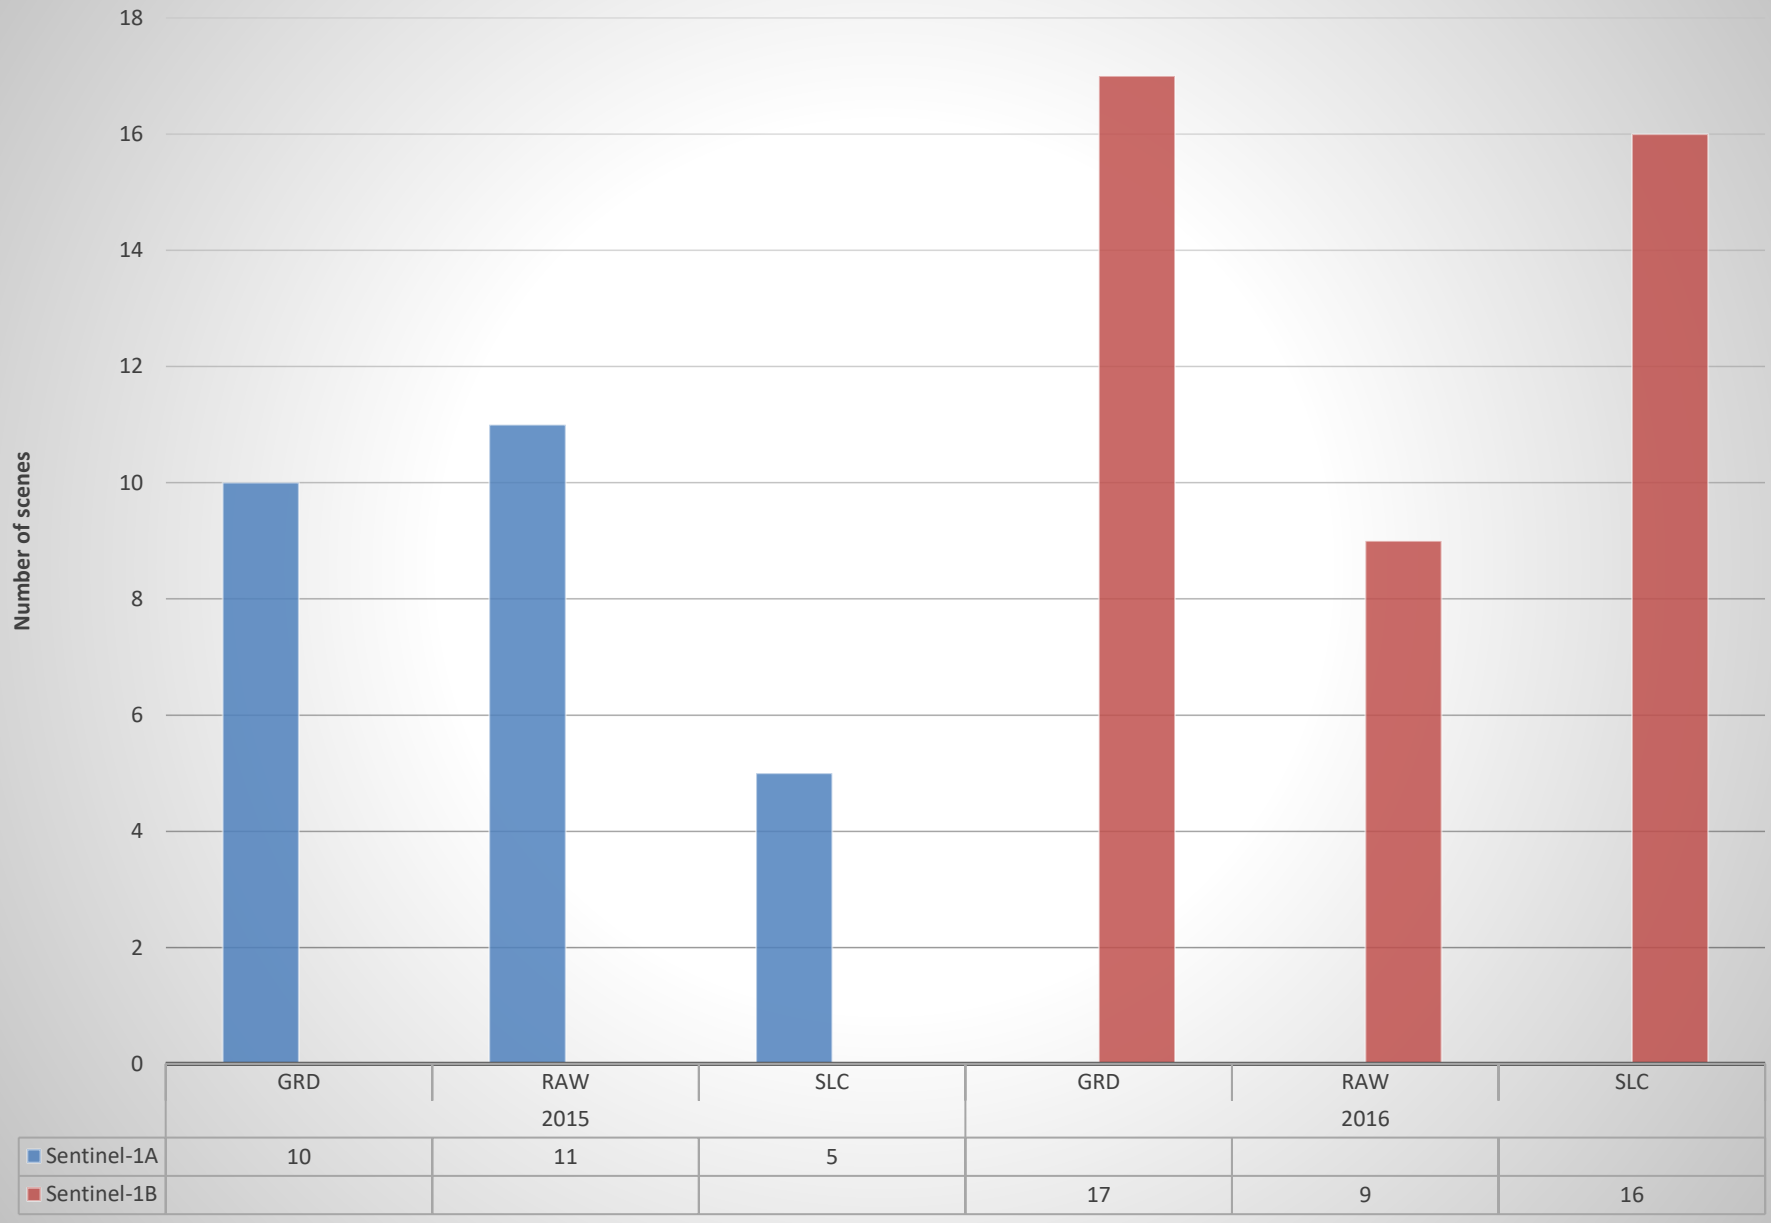

Sentinel-1 Coverage of Solomon Islands

Count of Year		Mission		
Year	Processing Level	Sentinel-1A	Sentinel-1B	Grand Total
2015		26		26
	GRD	10		10
	RAW	11		11
	SLC	5		5
2016			42	42
	GRD		17	17
	RAW		9	9
	SLC		16	16
Grand Total		26	42	68