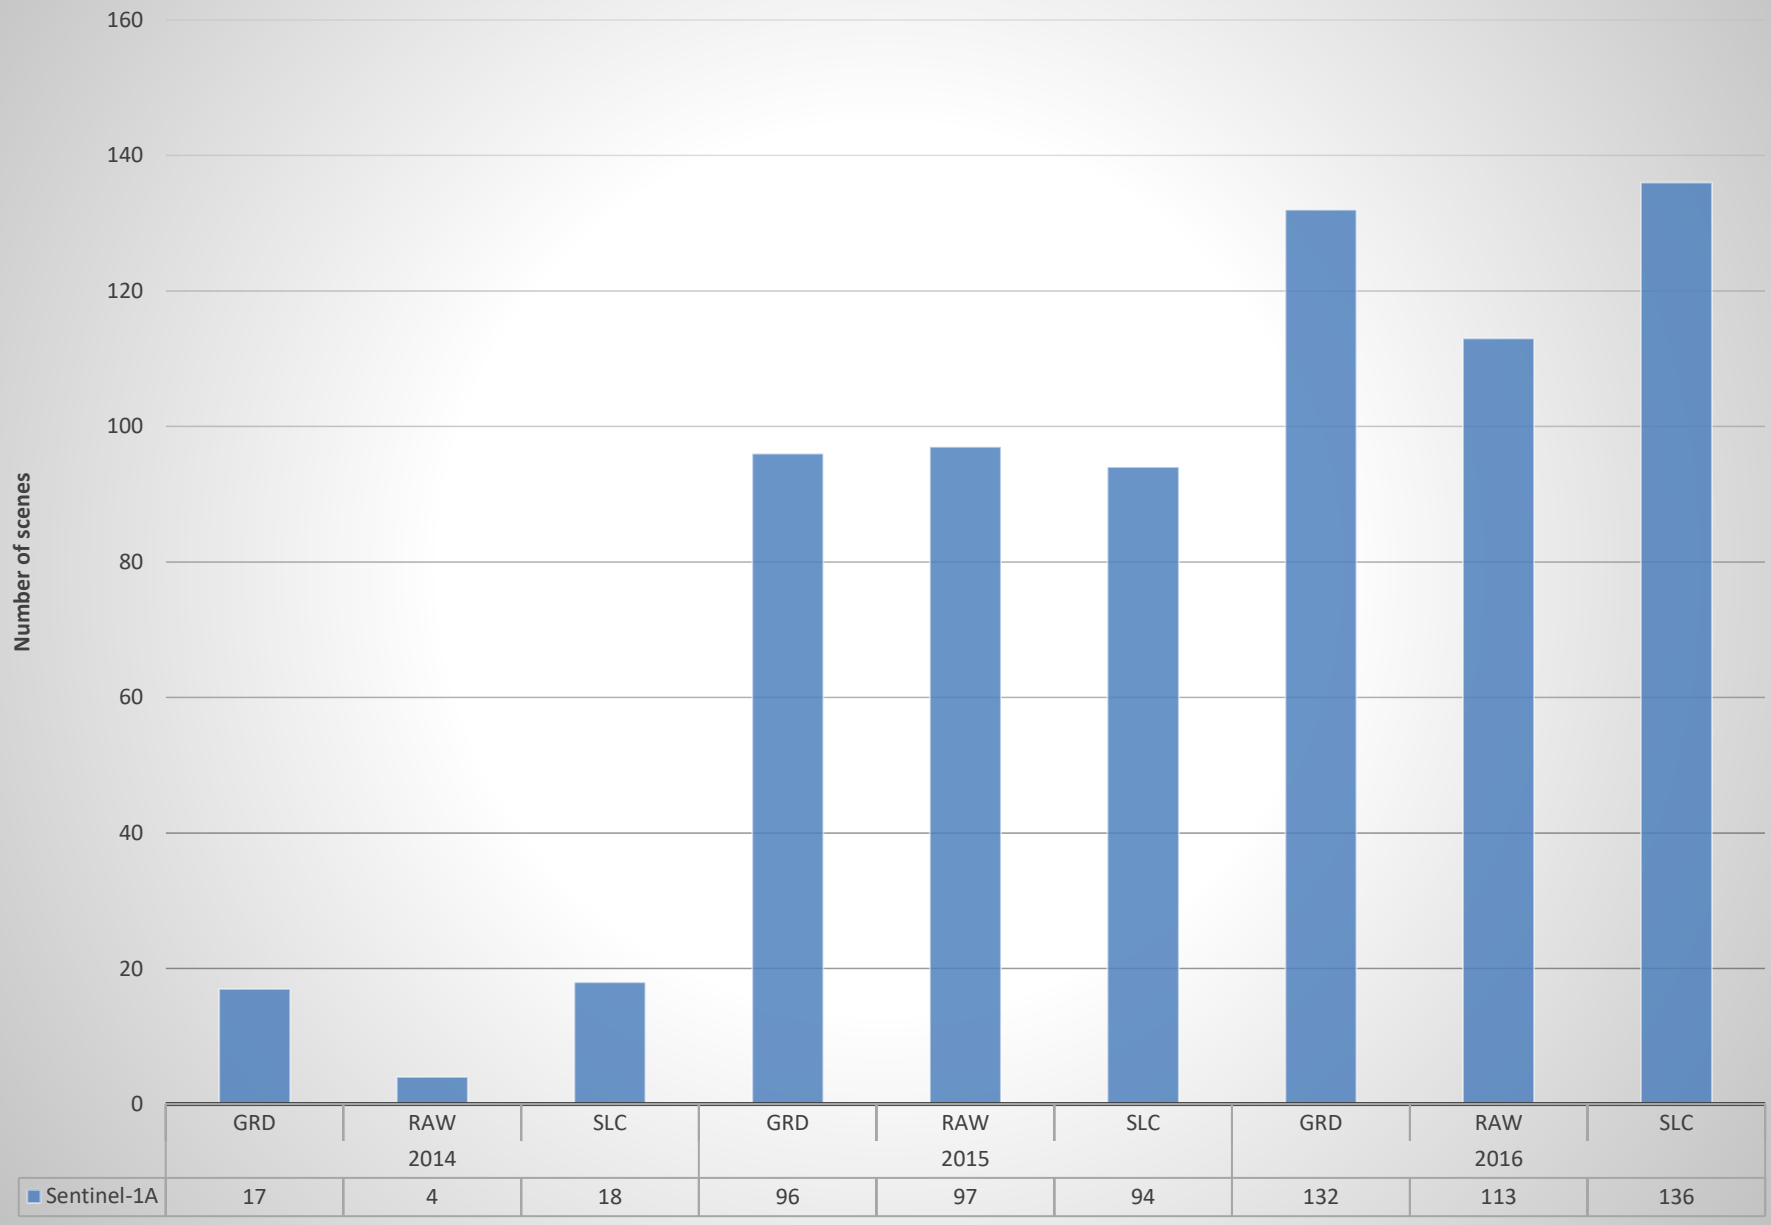

Sentinel-1 Coverage of Sri Lanka

Count of Year		Mission	
Year	Processing Level	Sentinel-1A	Grand Total
2014		39	39
	GRD	17	17
	RAW	4	4
	SLC	18	18
2015		287	287
	GRD	96	96
	RAW	97	97
	SLC	94	94
2016		381	381
	GRD	132	132
	RAW	113	113
	SLC	136	136
Grand Total		707	707