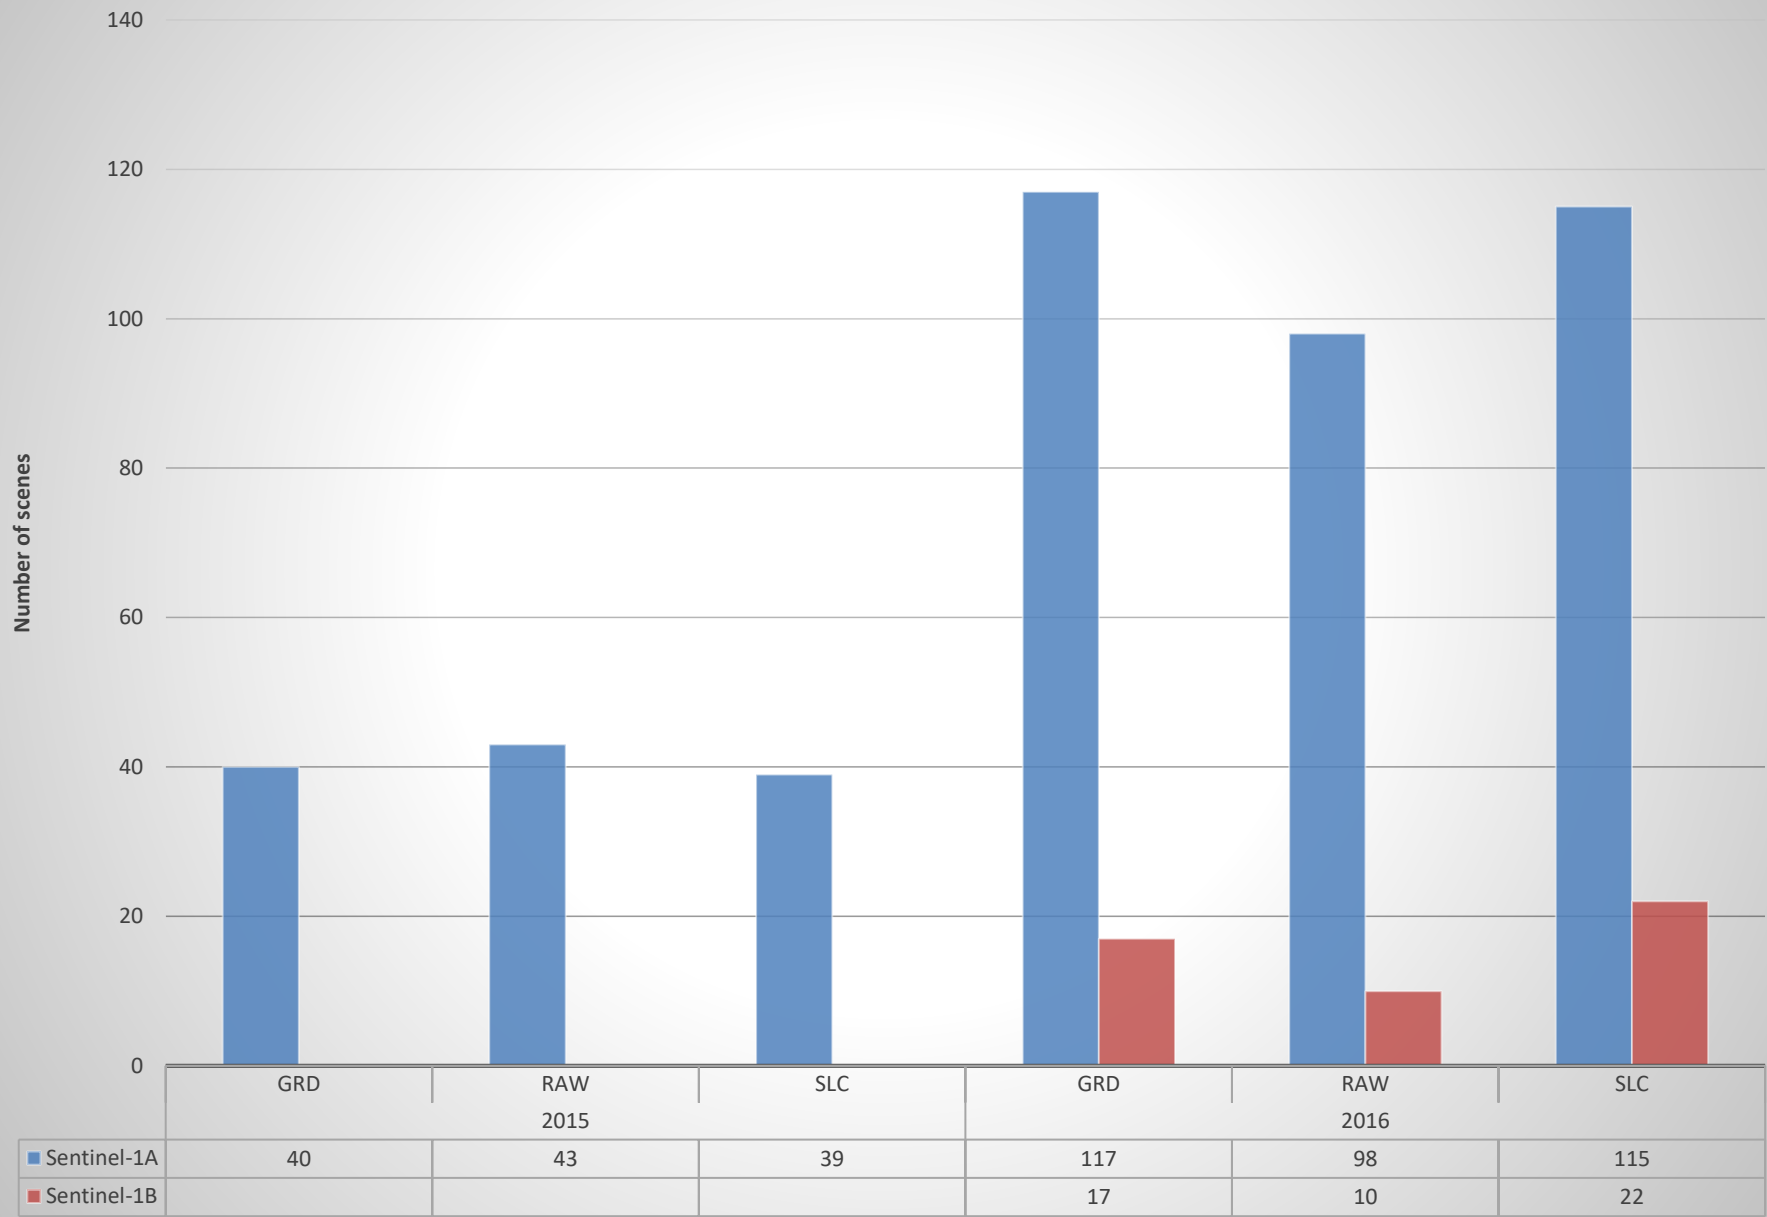

Sentinel-1 Coverage of Suriname

Count of Year		Mission		
Year	Processing Level	Sentinel-1A	Sentinel-1B	Grand Total
2015		122		122
	GRD	40		40
	RAW	43		43
	SLC	39		39
2016		330	49	379
	GRD	117	17	134
	RAW	98	10	108
	SLC	115	22	137
Grand Total		452	49	501