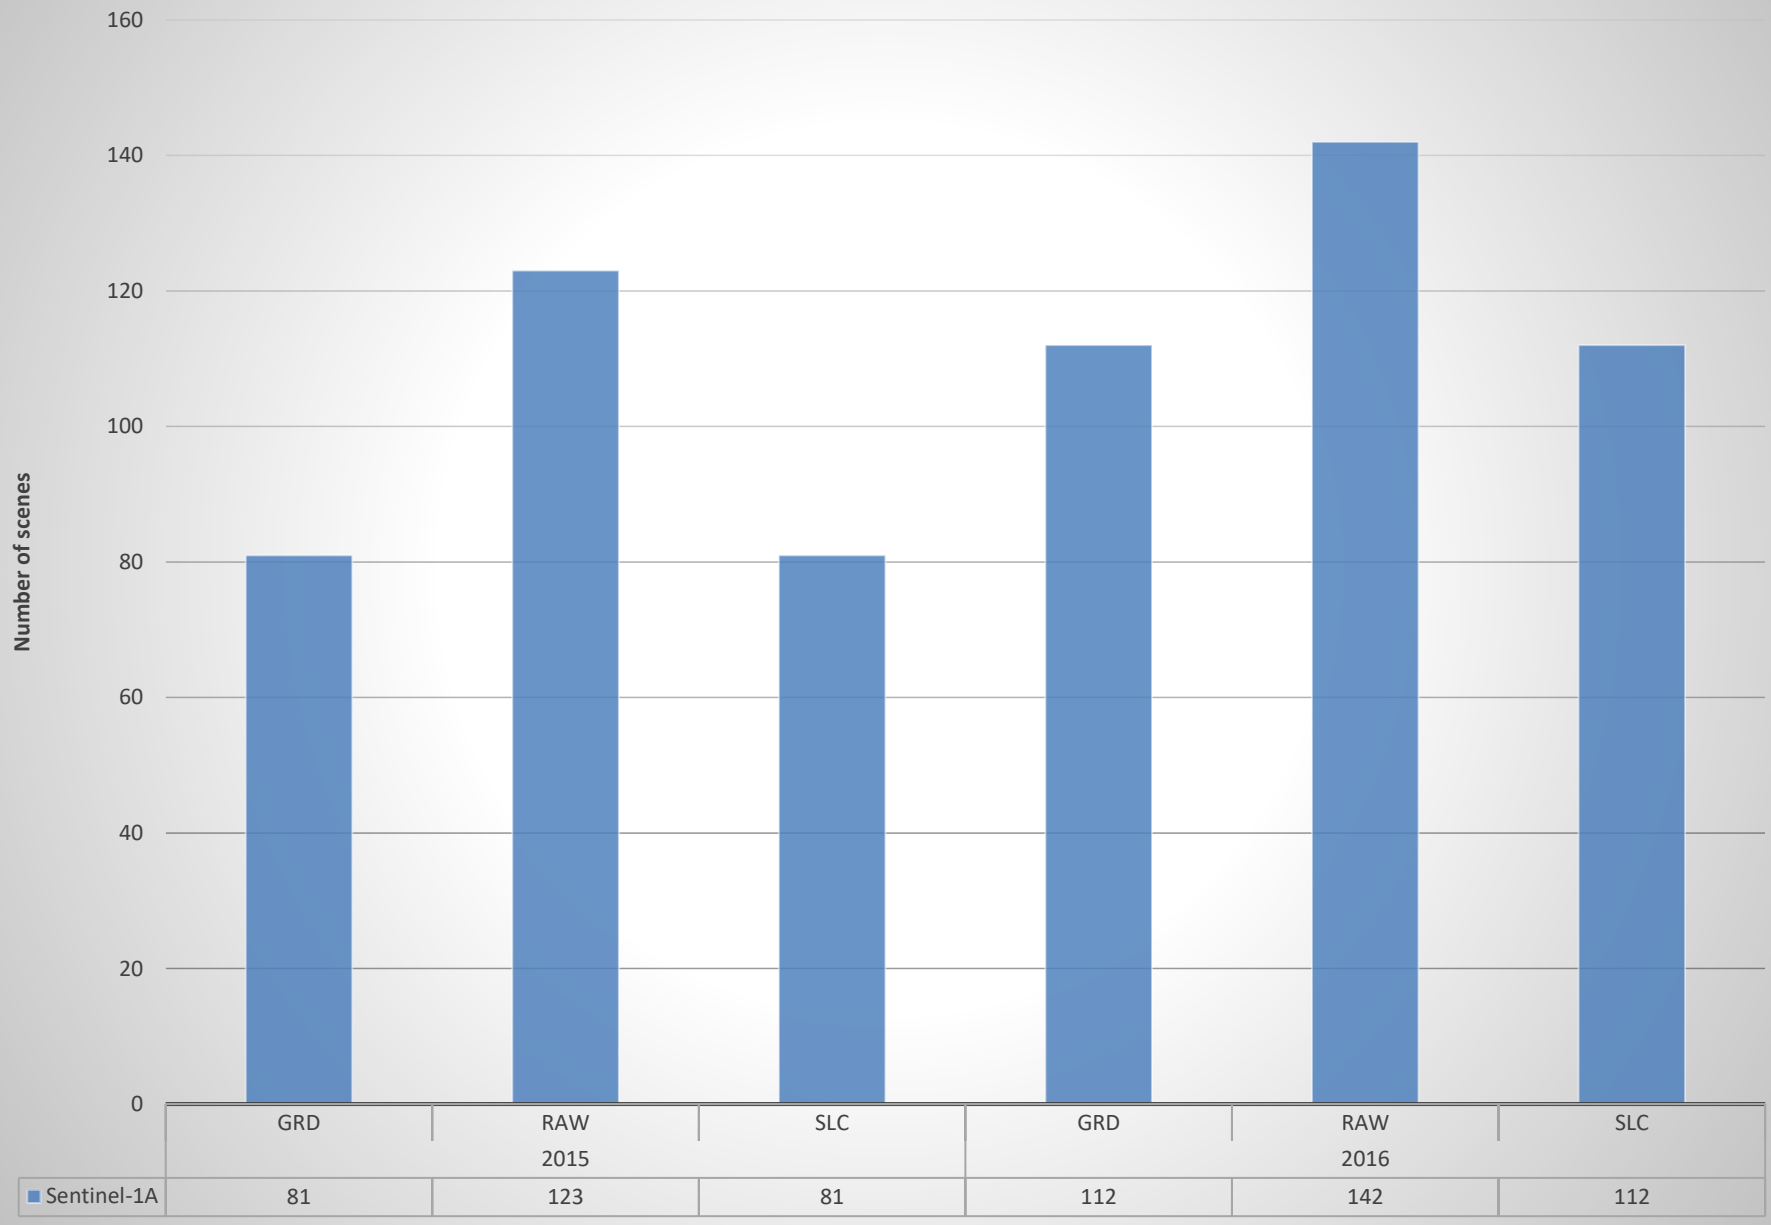

Sentinel-1 Coverage of Togo

Count of Year		Mission	
Year	Processing Level	Sentinel-1A	Grand Total
2015		285	285
	GRD	81	81
	RAW	123	123
	SLC	81	81
2016		366	366
	GRD	112	112
	RAW	142	142
	SLC	112	112
Grand Total		651	651