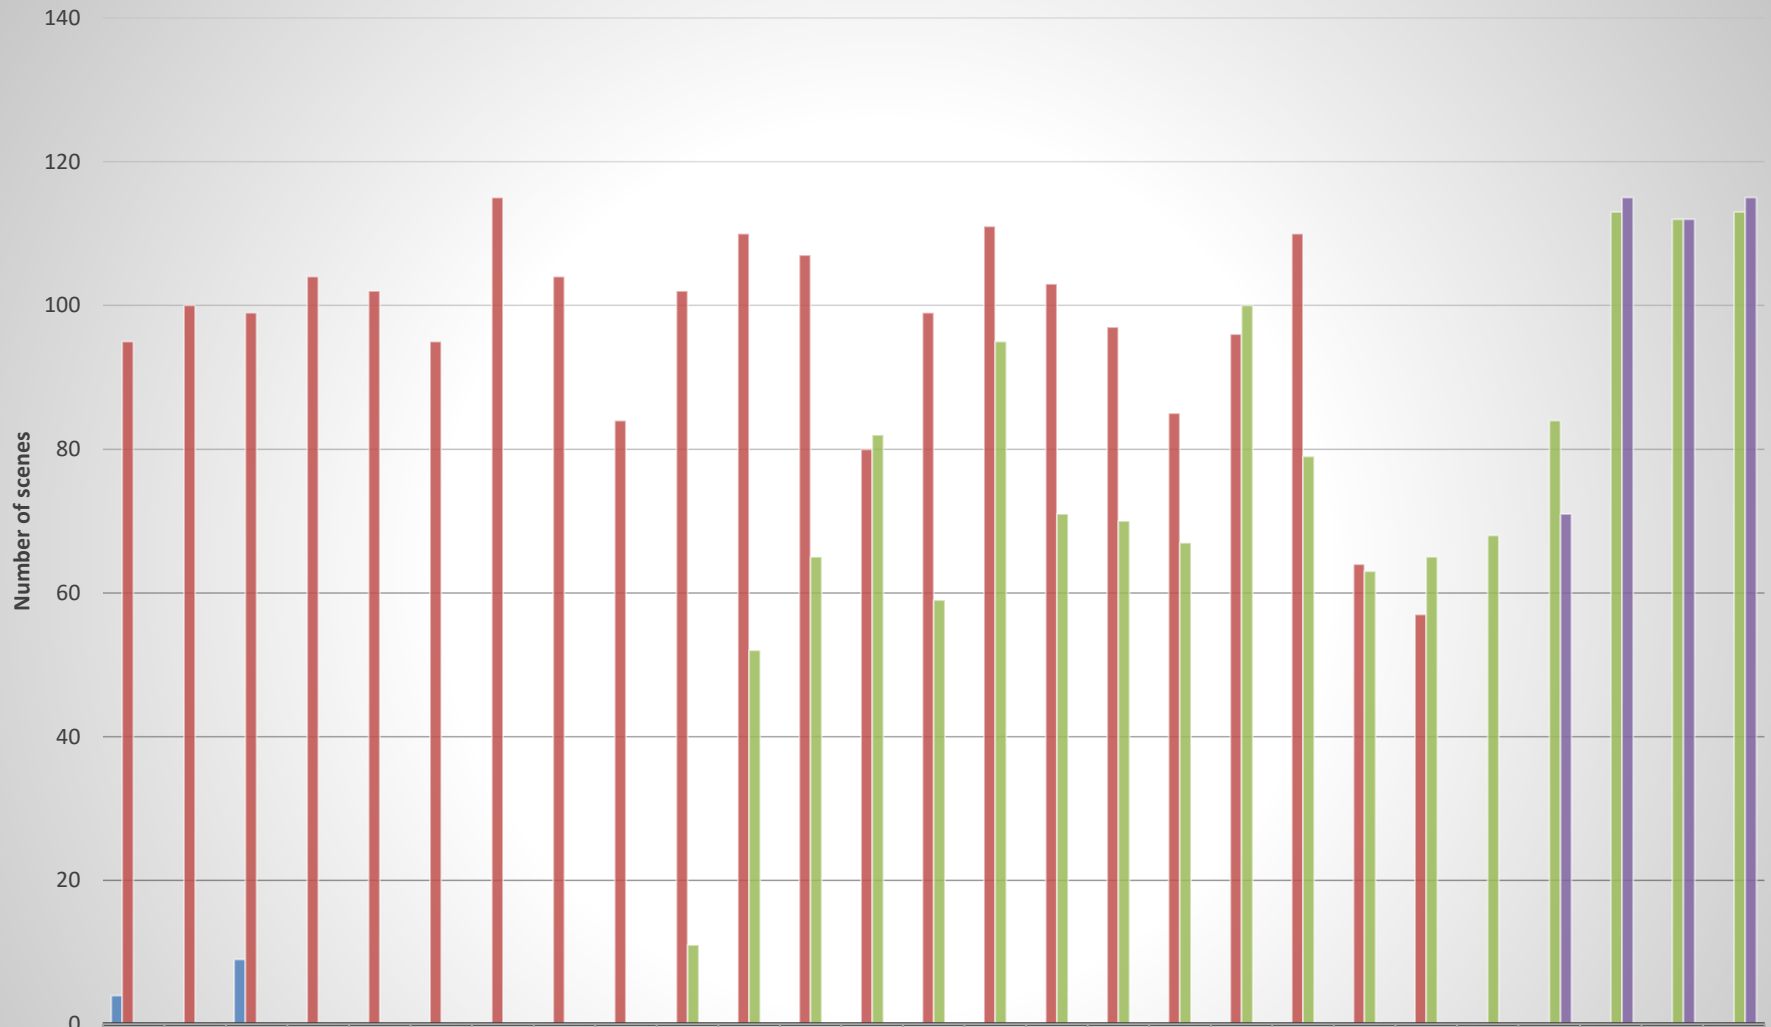

# All Landsat scenes of Taiwan

|    | 1990 | 1991 | 1992 | 1993 | 1994 | 1995 | 1996 | 1997 | 1998 | 1999 | 2000 | 2001 | 2002 | 2003 | 2004 | 2005 | 2006 | 2007 | 2008 | 2009 | 2010 | 2011 | 2012 | 2013 | 2014 | 2015 | 2016 |
|----|------|------|------|------|------|------|------|------|------|------|------|------|------|------|------|------|------|------|------|------|------|------|------|------|------|------|------|
| L4 | 4    | 0    | 9    | 0    | 0    | 0    | 0    | 0    | 0    | 0    | 0    | 0    | 0    | 0    | 0    | 0    | 0    | 0    | 0    | 0    | 0    | 0    | 0    | 0    | 0    | 0    | 0    |
| L5 | 95   | 100  | 99   | 104  | 102  | 95   | 115  | 104  | 84   | 102  | 110  | 107  | 80   | 99   | 111  | 103  | 97   | 85   | 96   | 110  | 64   | 57   | 0    | 0    | 0    | 0    | 0    |
| L7 | 0    | 0    | 0    | 0    | 0    | 0    | 0    | 0    | 0    | 11   | 52   | 65   | 82   | 59   | 95   | 71   | 70   | 67   | 100  | 79   | 63   | 65   | 68   | 84   | 113  | 112  | 113  |
| L8 | 0    | 0    | 0    | 0    | 0    | 0    | 0    | 0    | 0    | 0    | 0    | 0    | 0    | 0    | 0    | 0    | 0    | 0    | 0    | 0    | 0    | 0    | 71   | 115  | 112  | 115  |      |