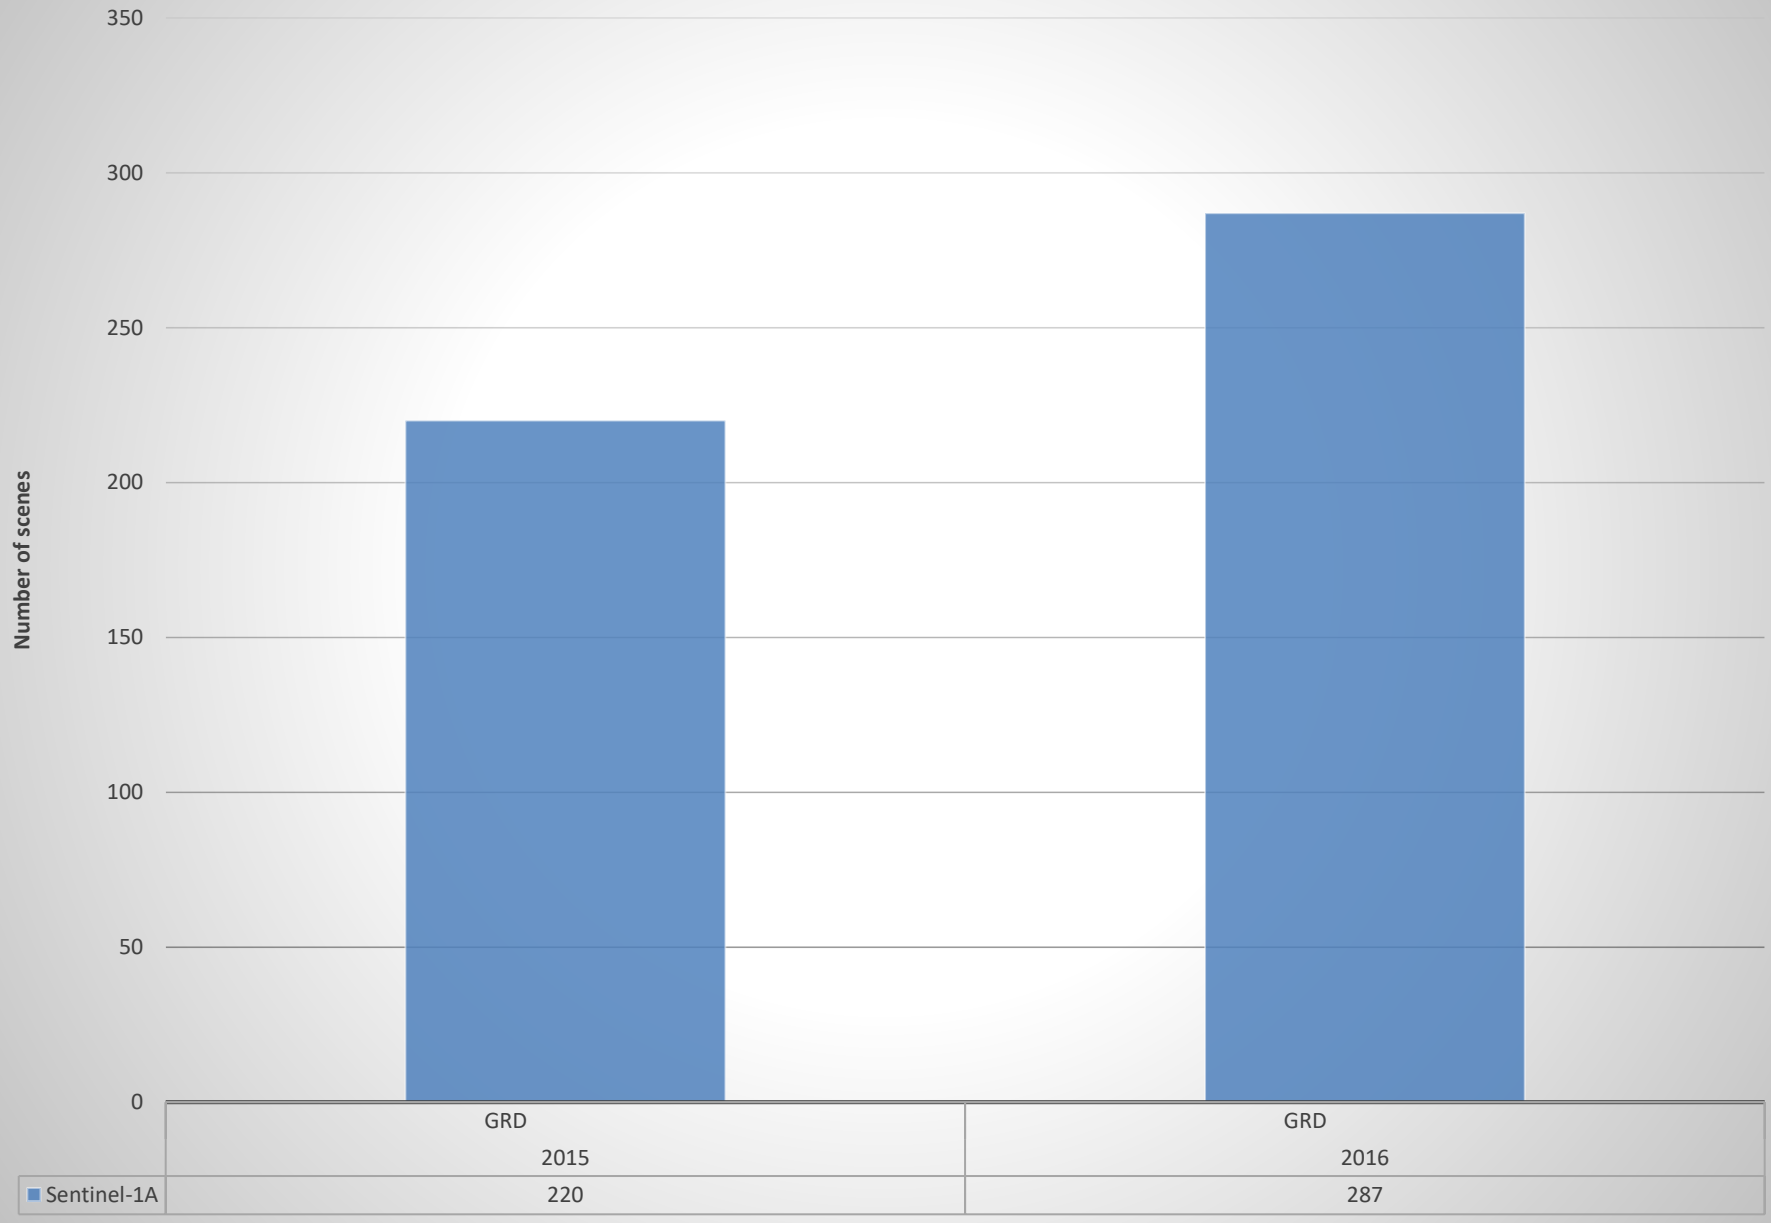

Sentinel-1 Coverage of Benin

Count of Year		Mission	
Year	Processing Level	Sentinel-1A	Grand Total
2015		220	220
	GRD	220	220
2016		287	287
	GRD	287	287
Grand Total		507	507