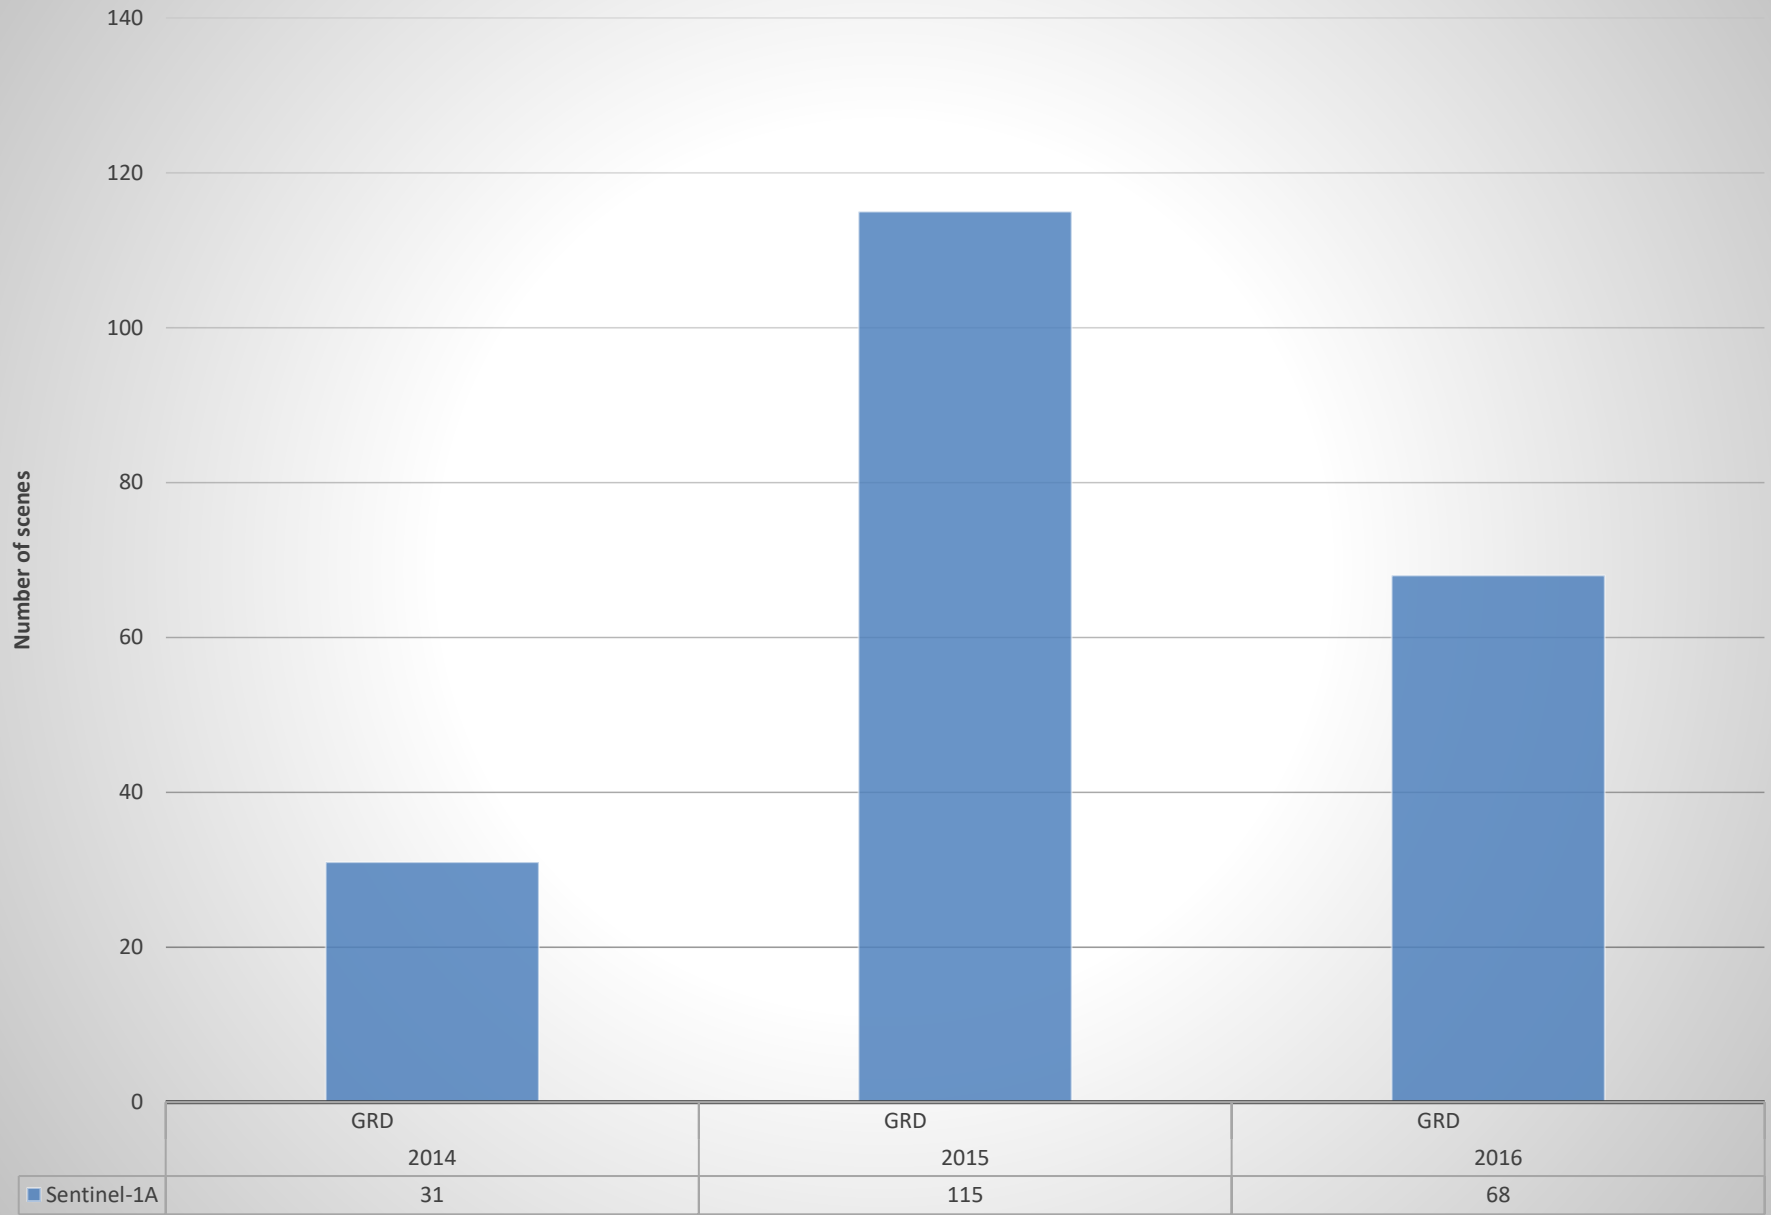

Sentinel-1 Coverage of Burundi

| Count of Year | | Mission | |
|--------------------|------------------|-------------|-------------|
| Year | Processing Level | Sentinel-1A | Grand Total |
| 2014 | | 31 | 31 |
| | GRD | 31 | 31 |
| 2015 | | 115 | 115 |
| | GRD | 115 | 115 |
| 2016 | | 68 | 68 |
| | GRD | 68 | 68 |
| Grand Total | | 214 | 214 |