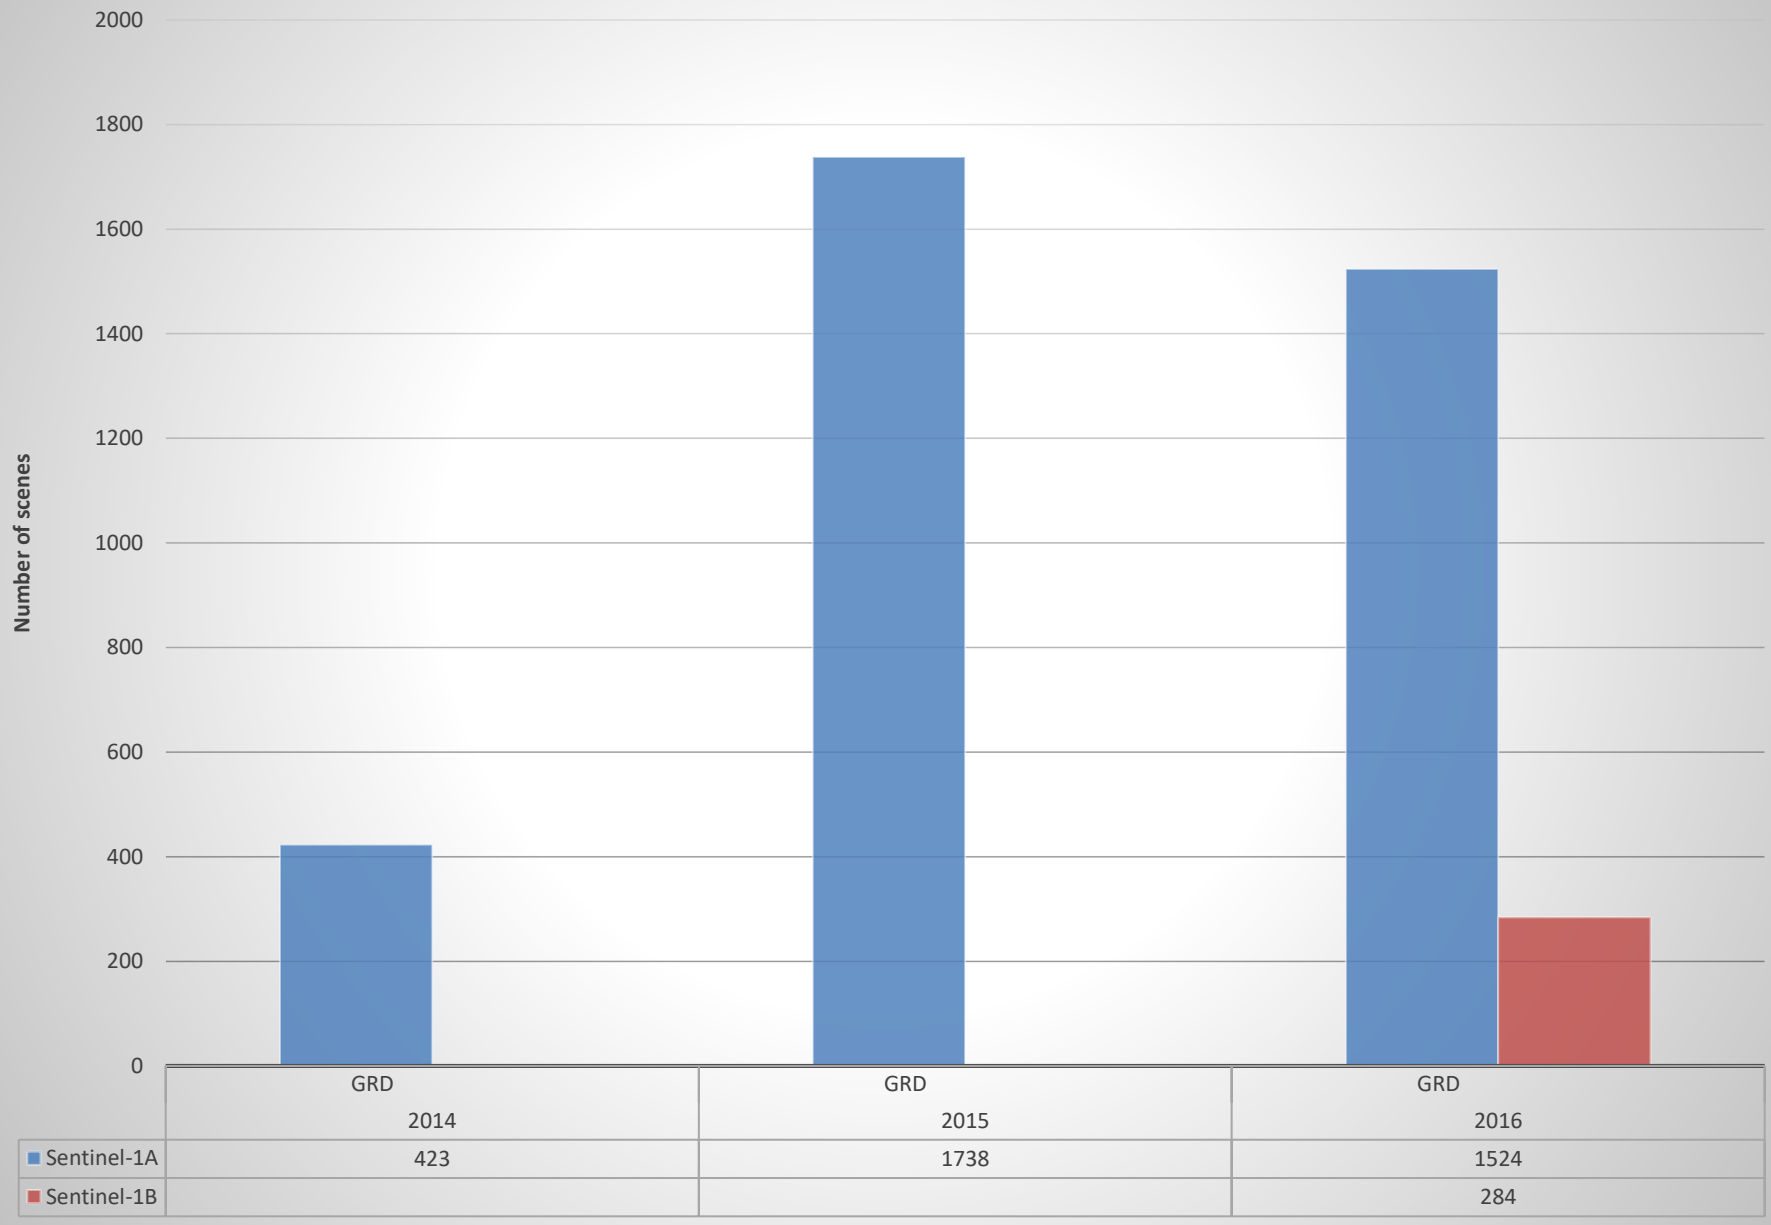

Sentinel-1 Coverage of Chile

Count of Year		Mission		
Year	Processing Level	Sentinel-1A	Sentinel-1B	Grand Total
2014		423		423
	GRD	423		423
2015		1738		1738
	GRD	1738		1738
2016		1524	284	1808
	GRD	1524	284	1808
Grand Total		3685	284	3969