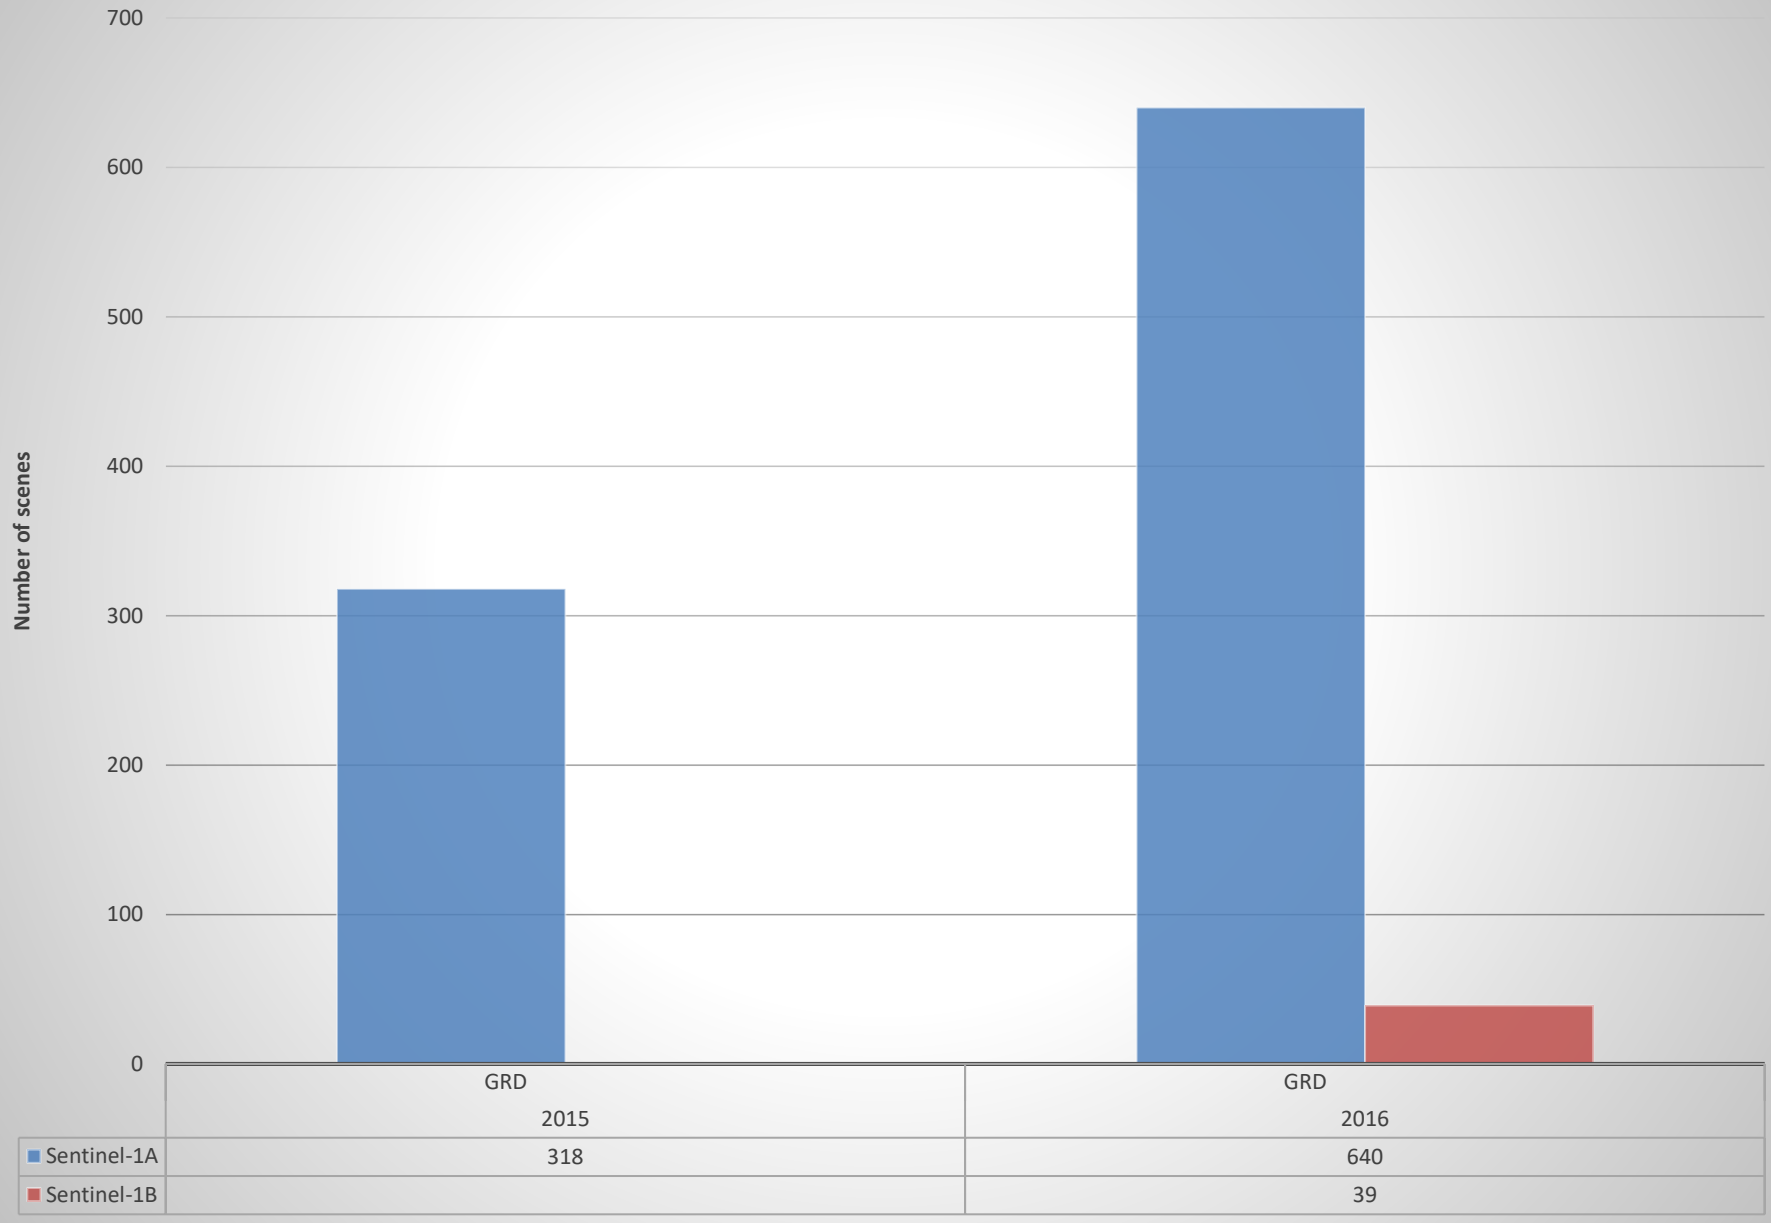

Sentinel-1 Coverage of Congo

Count of Year		Mission		
Year	Processing Level	Sentinel-1A	Sentinel-1B	Grand Total
2015		318		318
	GRD	318		318
2016		640	39	679
	GRD	640	39	679
Grand Total		958	39	997