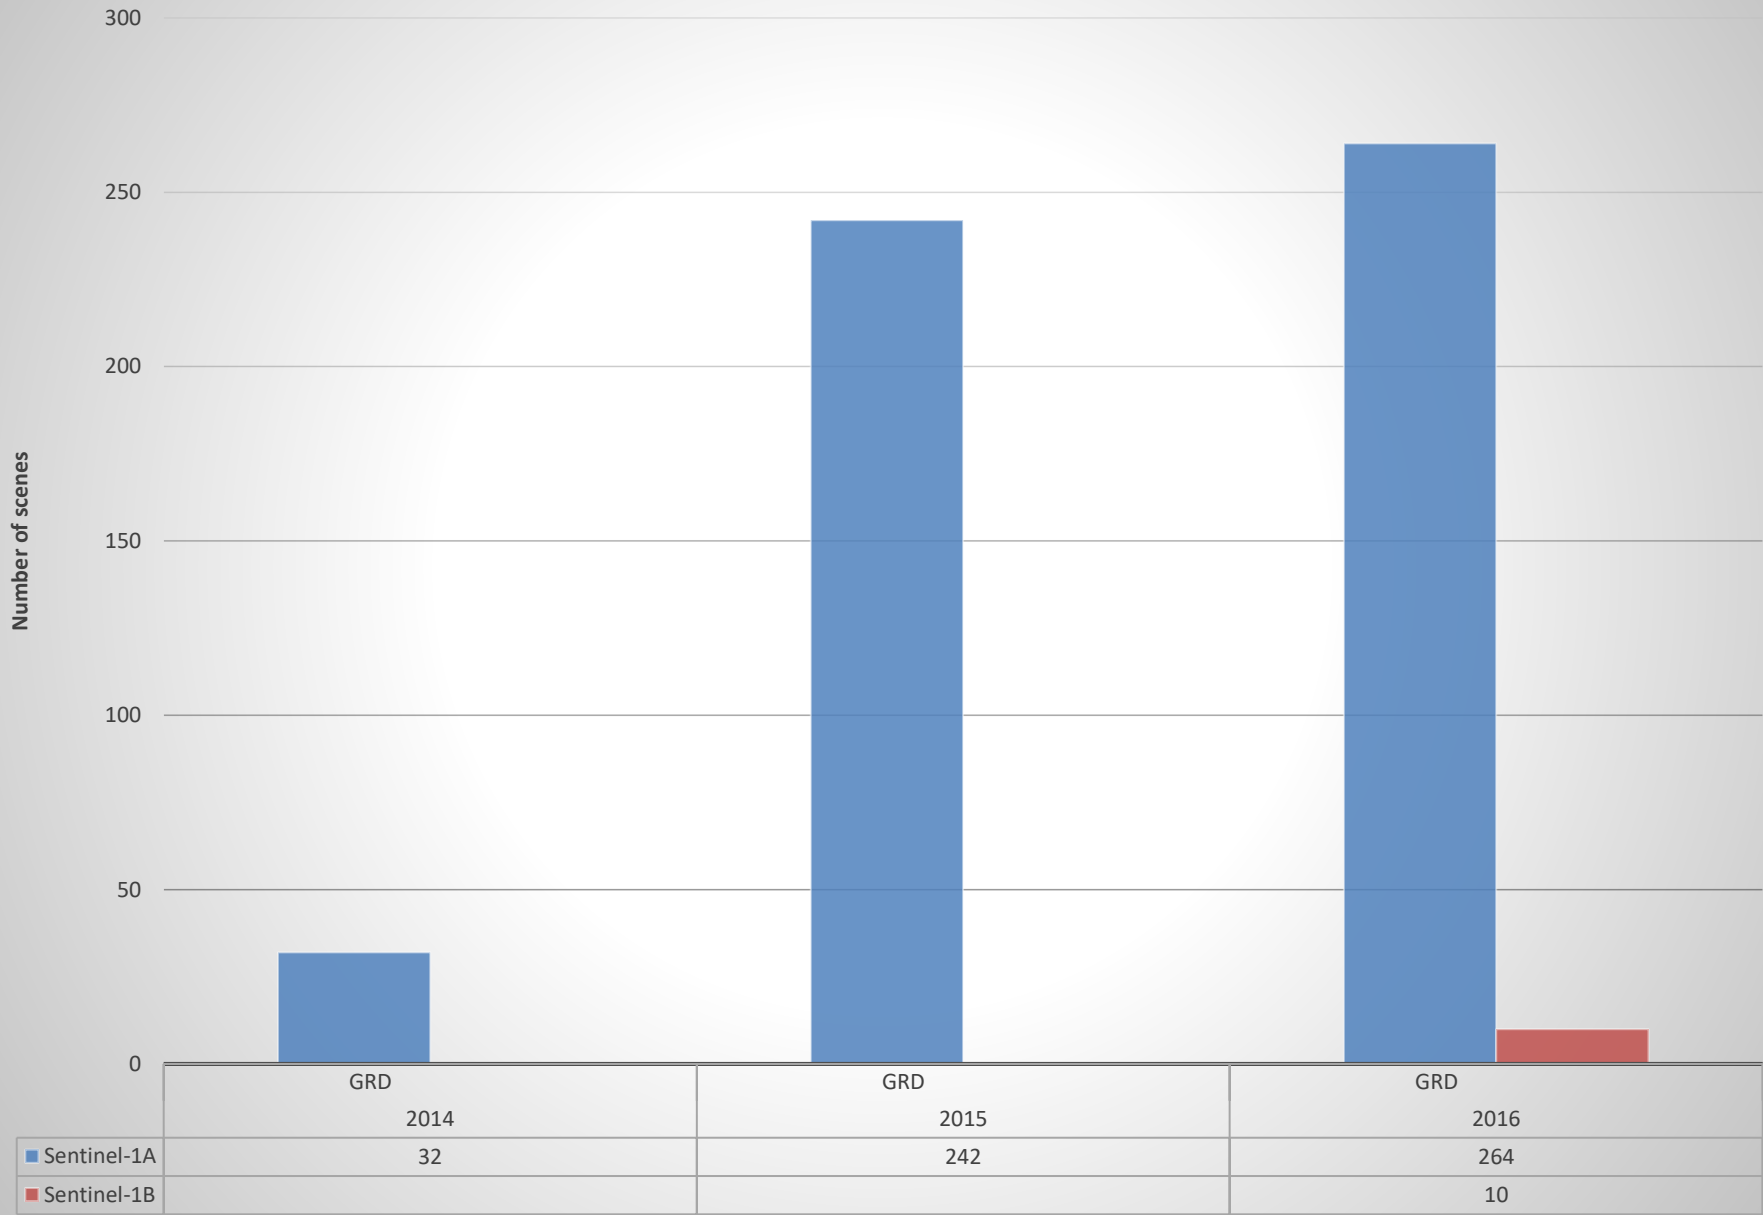

Sentinel-1 Coverage of Guatemala

Count of Year		Mission		
Year	Processing Level	Sentinel-1A	Sentinel-1B	Grand Total
2014		32		32
	GRD	32		32
2015		242		242
	GRD	242		242
2016		264	10	274
	GRD	264	10	274
Grand Total		538	10	548