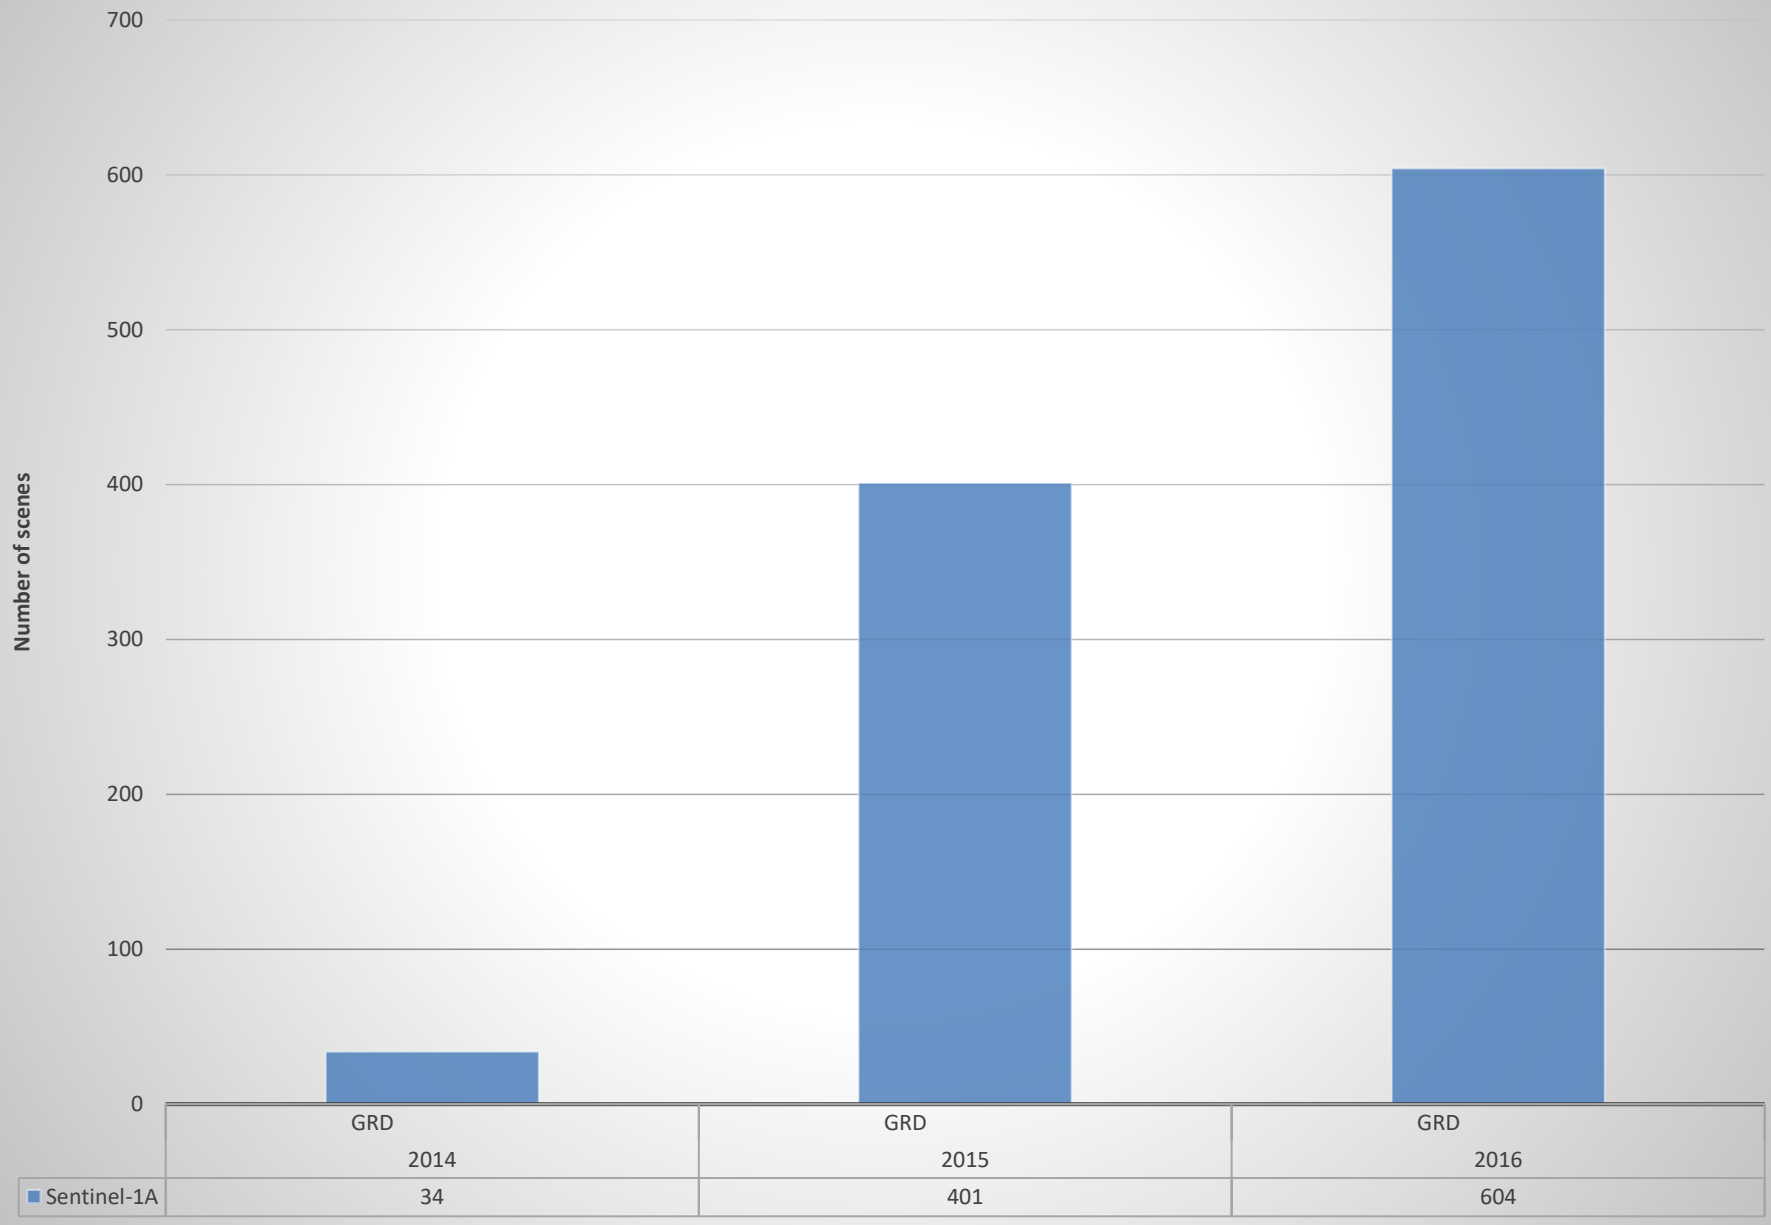

Sentinel-1 Coverage of Madagascar

Count of Year		Mission	
Year	Processing Level	Sentinel-1A	Grand Total
2014		34	34
	GRD	34	34
2015		401	401
	GRD	401	401
2016		604	604
	GRD	604	604
Grand Total		1039	1039