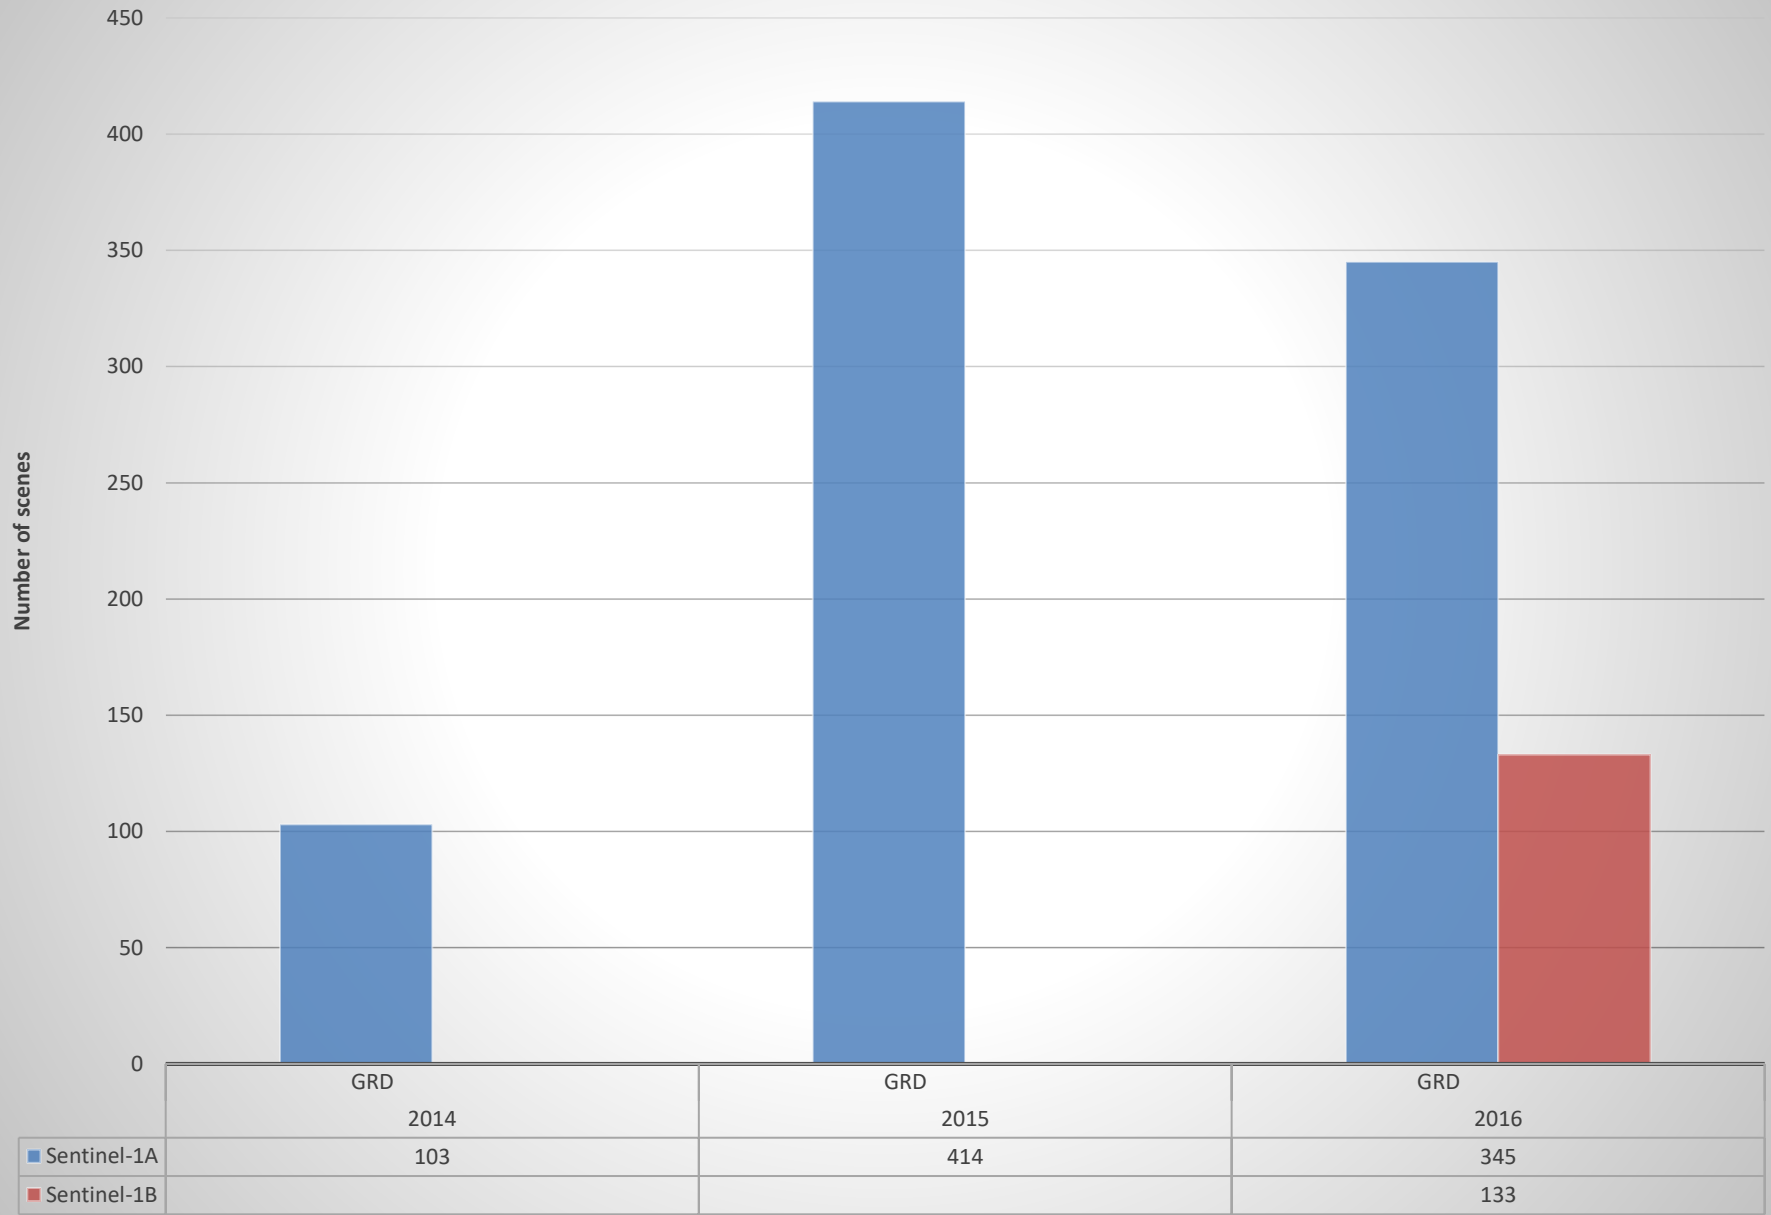

Sentinel-1 Coverage of Malawi

Count of Year		Mission		
Year	Processing Level	Sentinel-1A	Sentinel-1B	Grand Total
2014		103		103
	GRD	103		103
2015		414		414
	GRD	414		414
2016		345	133	478
	GRD	345	133	478
Grand Total		862	133	995