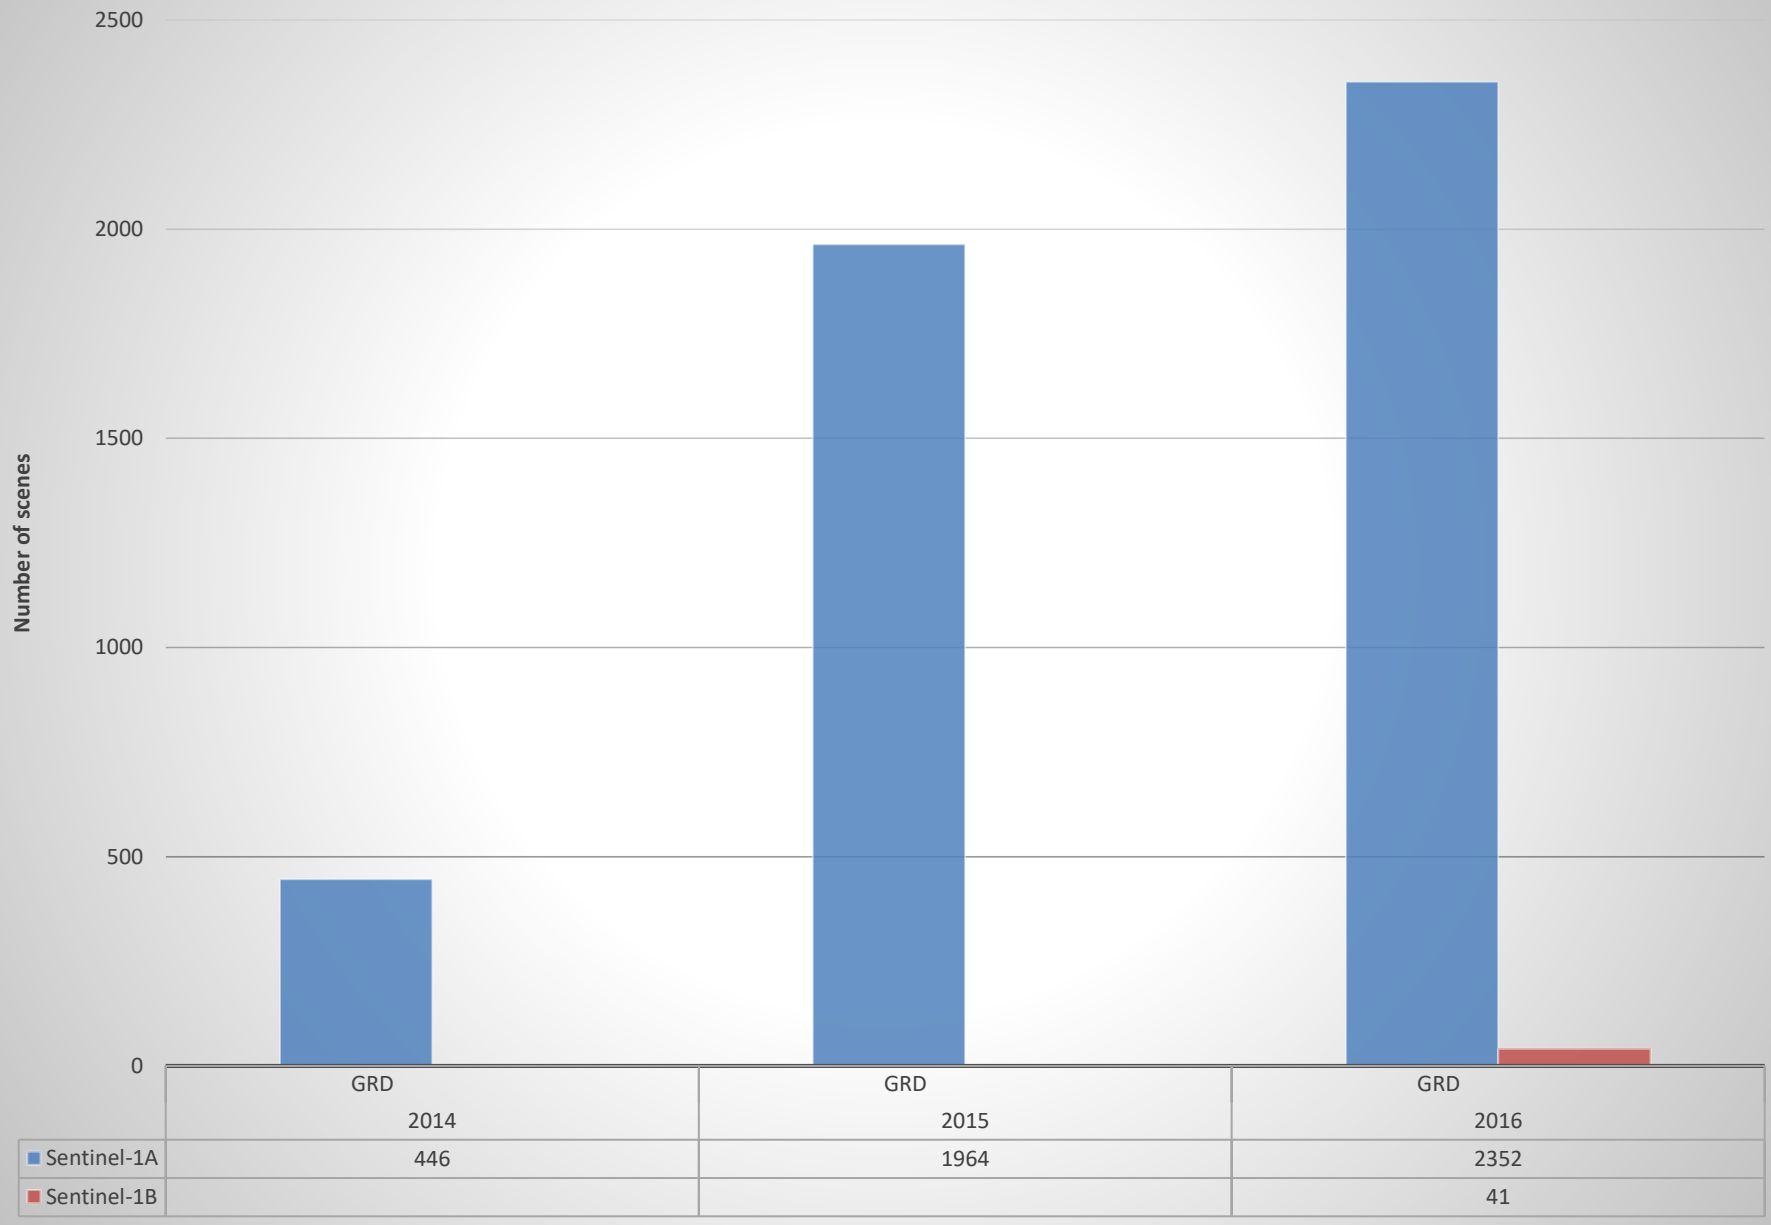

Sentinel-1 Coverage of Mexico

Count of Year		Mission		
Year	Processing Level	Sentinel-1A	Sentinel-1B	Grand Total
2014		446		446
	GRD	446		446
2015		1964		1964
	GRD	1964		1964
2016		2352	41	2393
	GRD	2352	41	2393
Grand Total		4762	41	4803