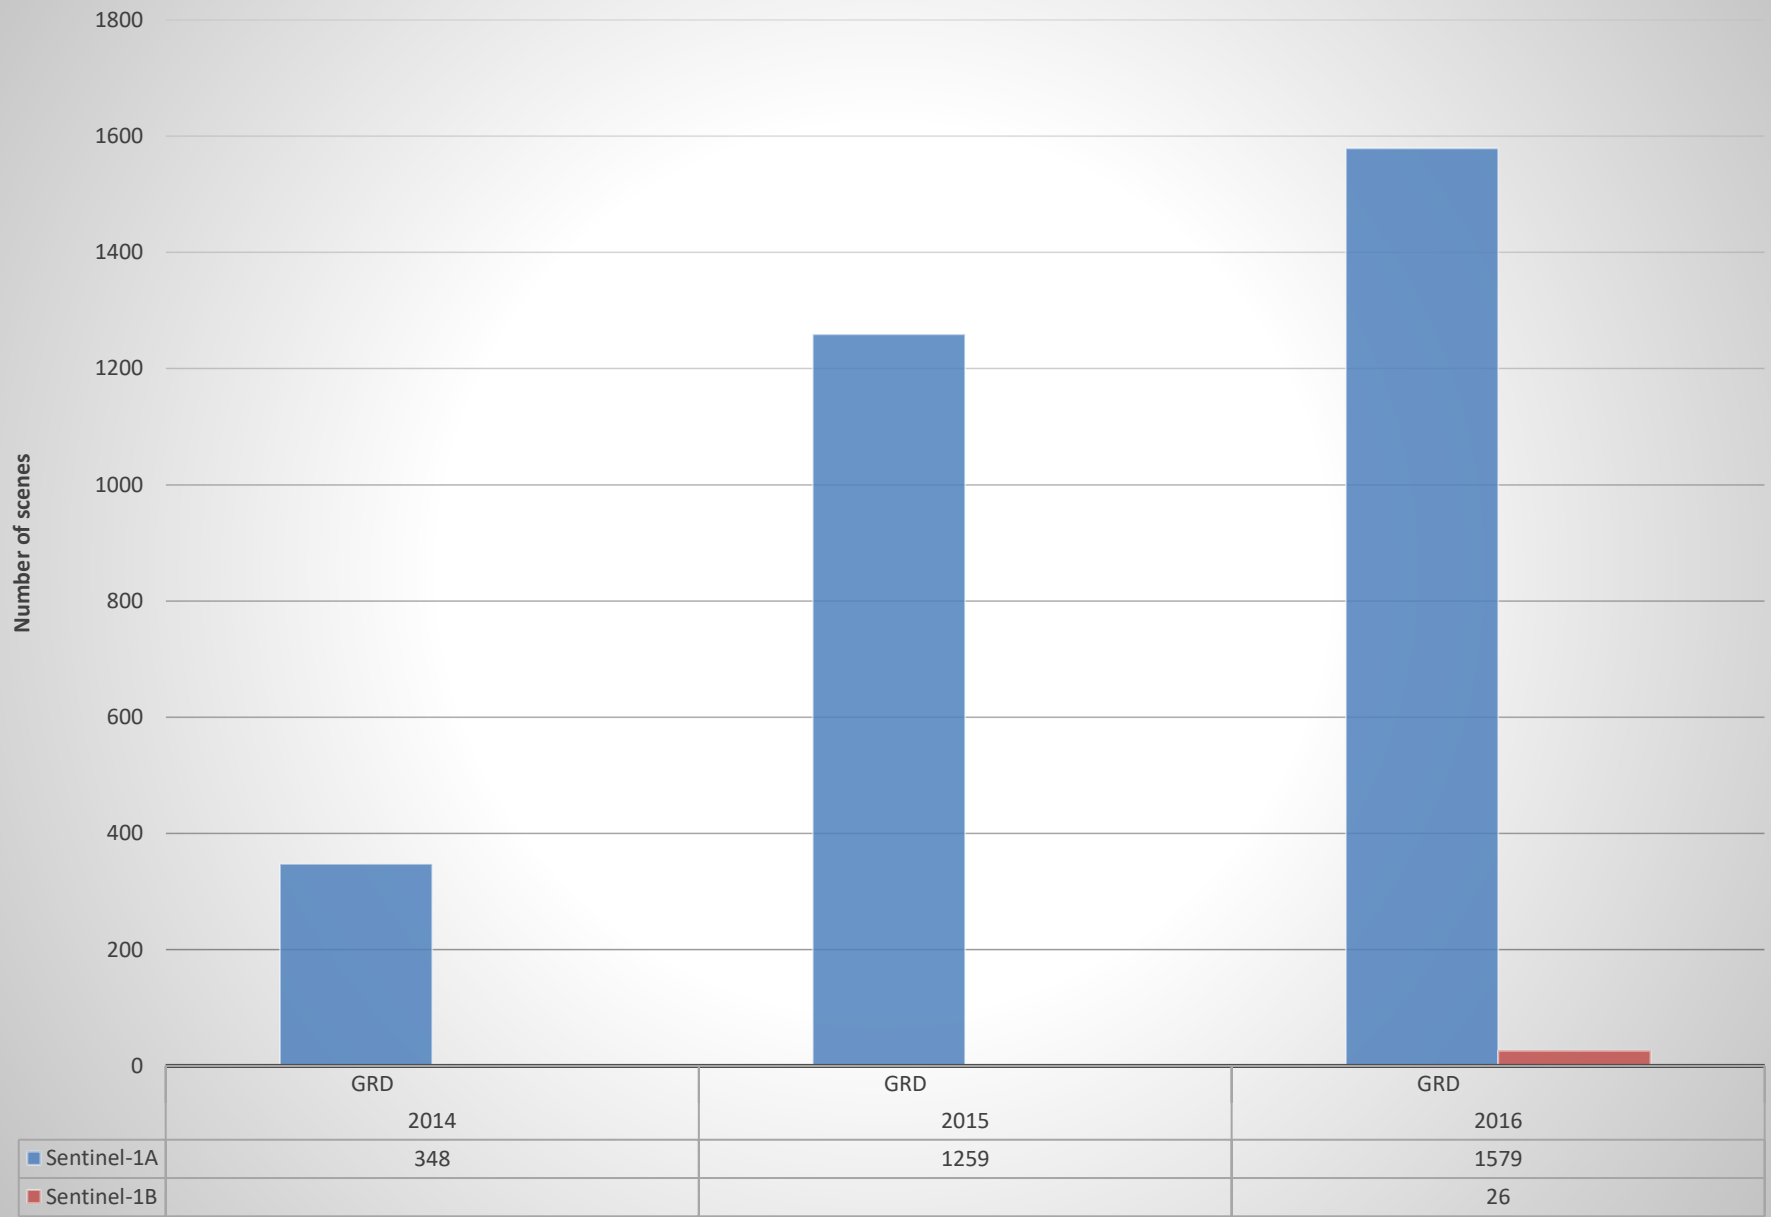

Sentinel-1 Coverage of Myanmar

Count of Year		Mission		
Year	Processing Level	Sentinel-1A	Sentinel-1B	Grand Total
2014		348		348
	GRD	348		348
2015		1259		1259
	GRD	1259		1259
2016		1579	26	1605
	GRD	1579	26	1605
Grand Total		3186	26	3212