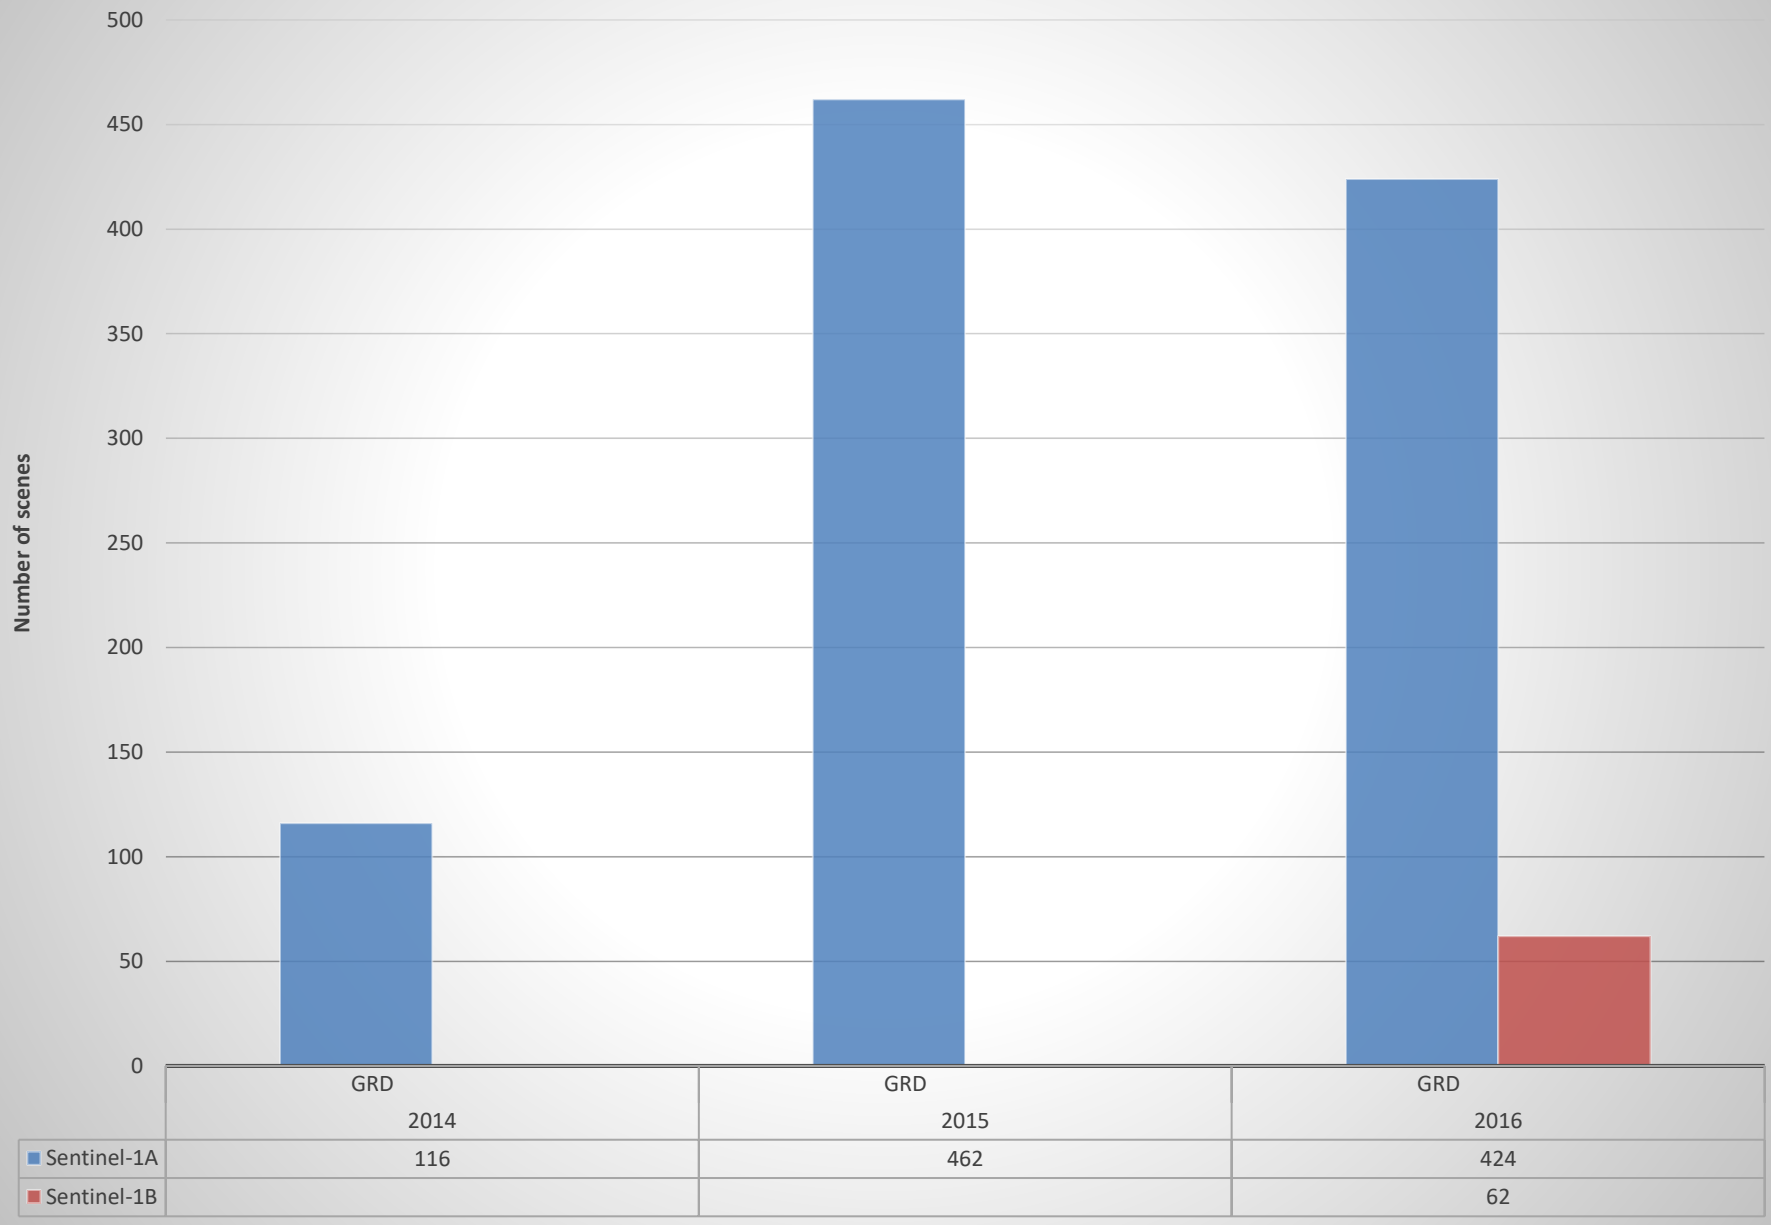

Sentinel-1 Coverage of Nepal

Count of Year		Mission		
Year	Processing Level	Sentinel-1A	Sentinel-1B	Grand Total
2014		116		116
	GRD	116		116
2015		462		462
	GRD	462		462
2016		424	62	486
	GRD	424	62	486
Grand Total		1002	62	1064