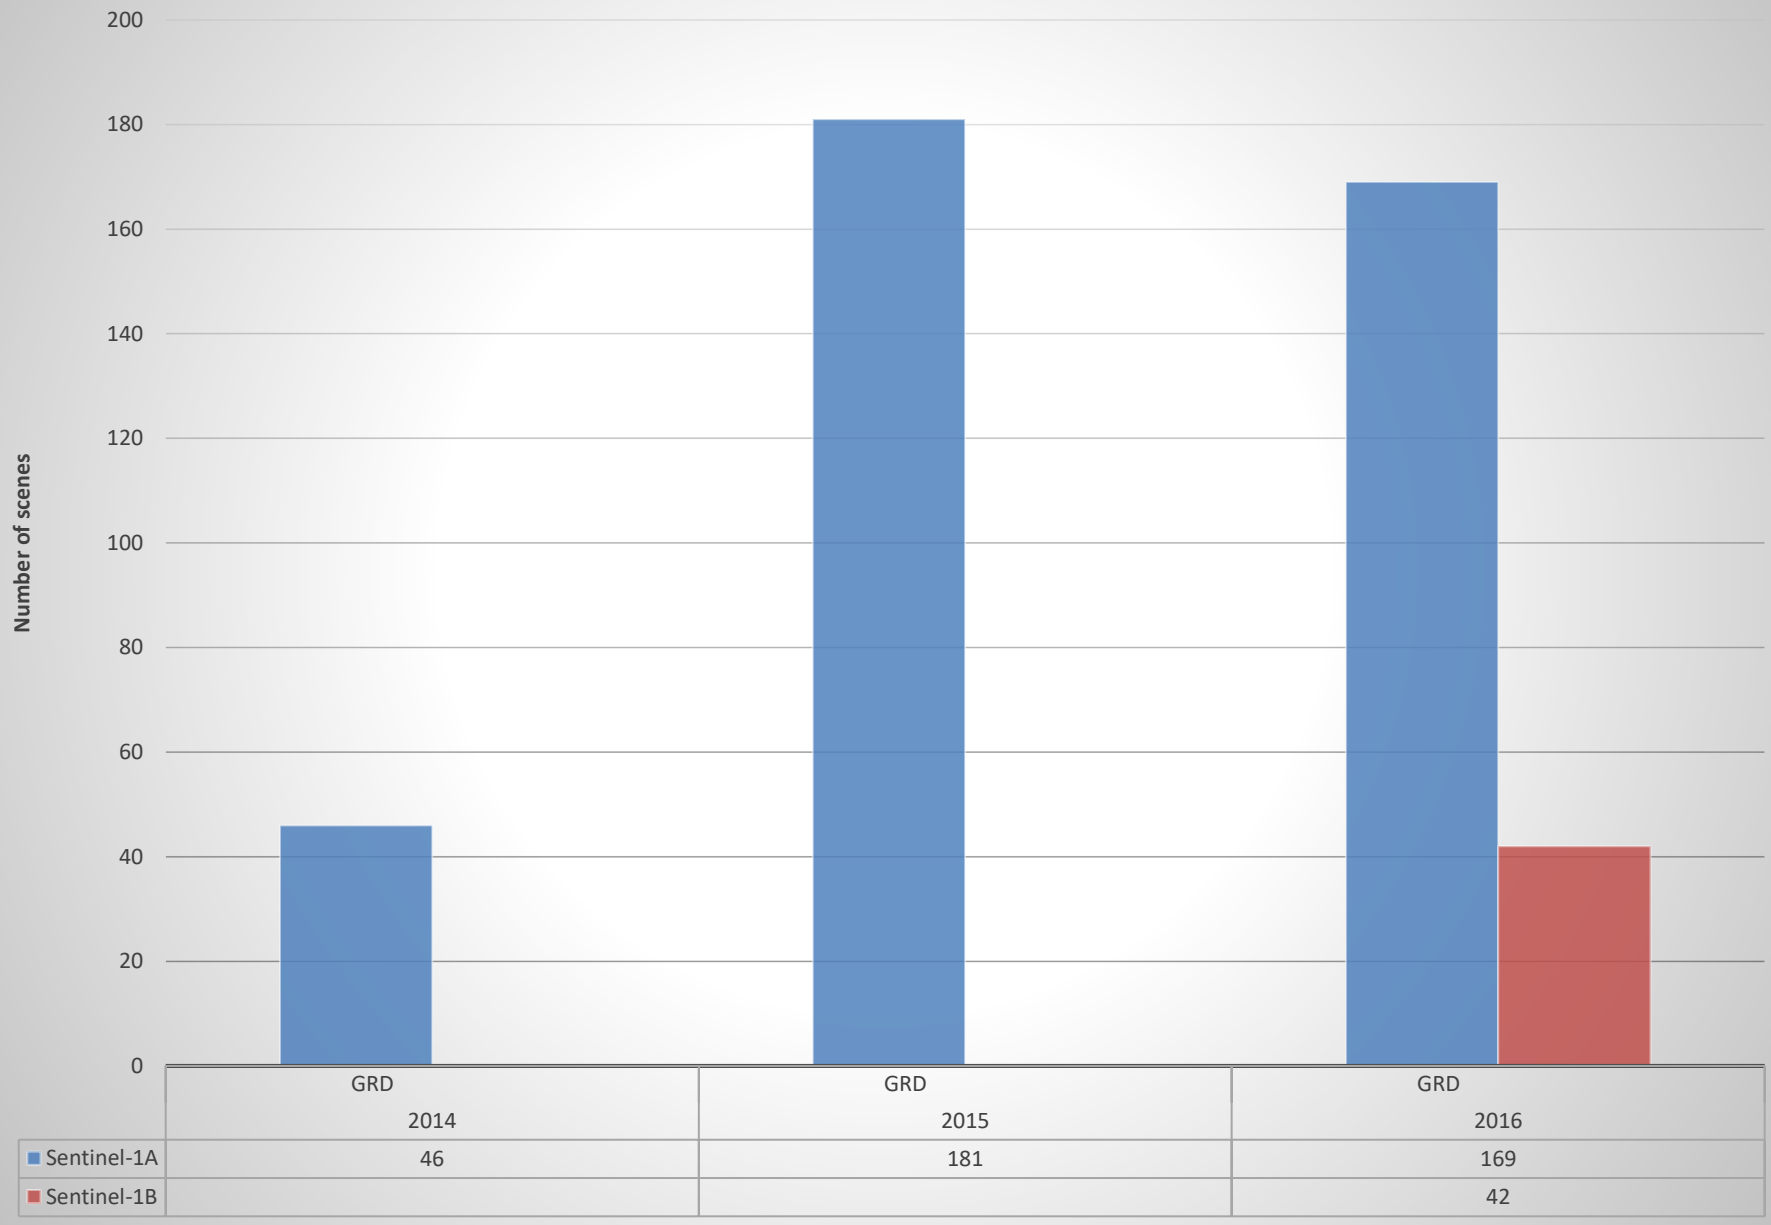

Sentinel-1 Coverage of Panama

Count of Year		Mission		
Year	Processing Level	Sentinel-1A	Sentinel-1B	Grand Total
2014		46		46
	GRD	46		46
2015		181		181
	GRD	181		181
2016		169	42	211
	GRD	169	42	211
Grand Total		396	42	438