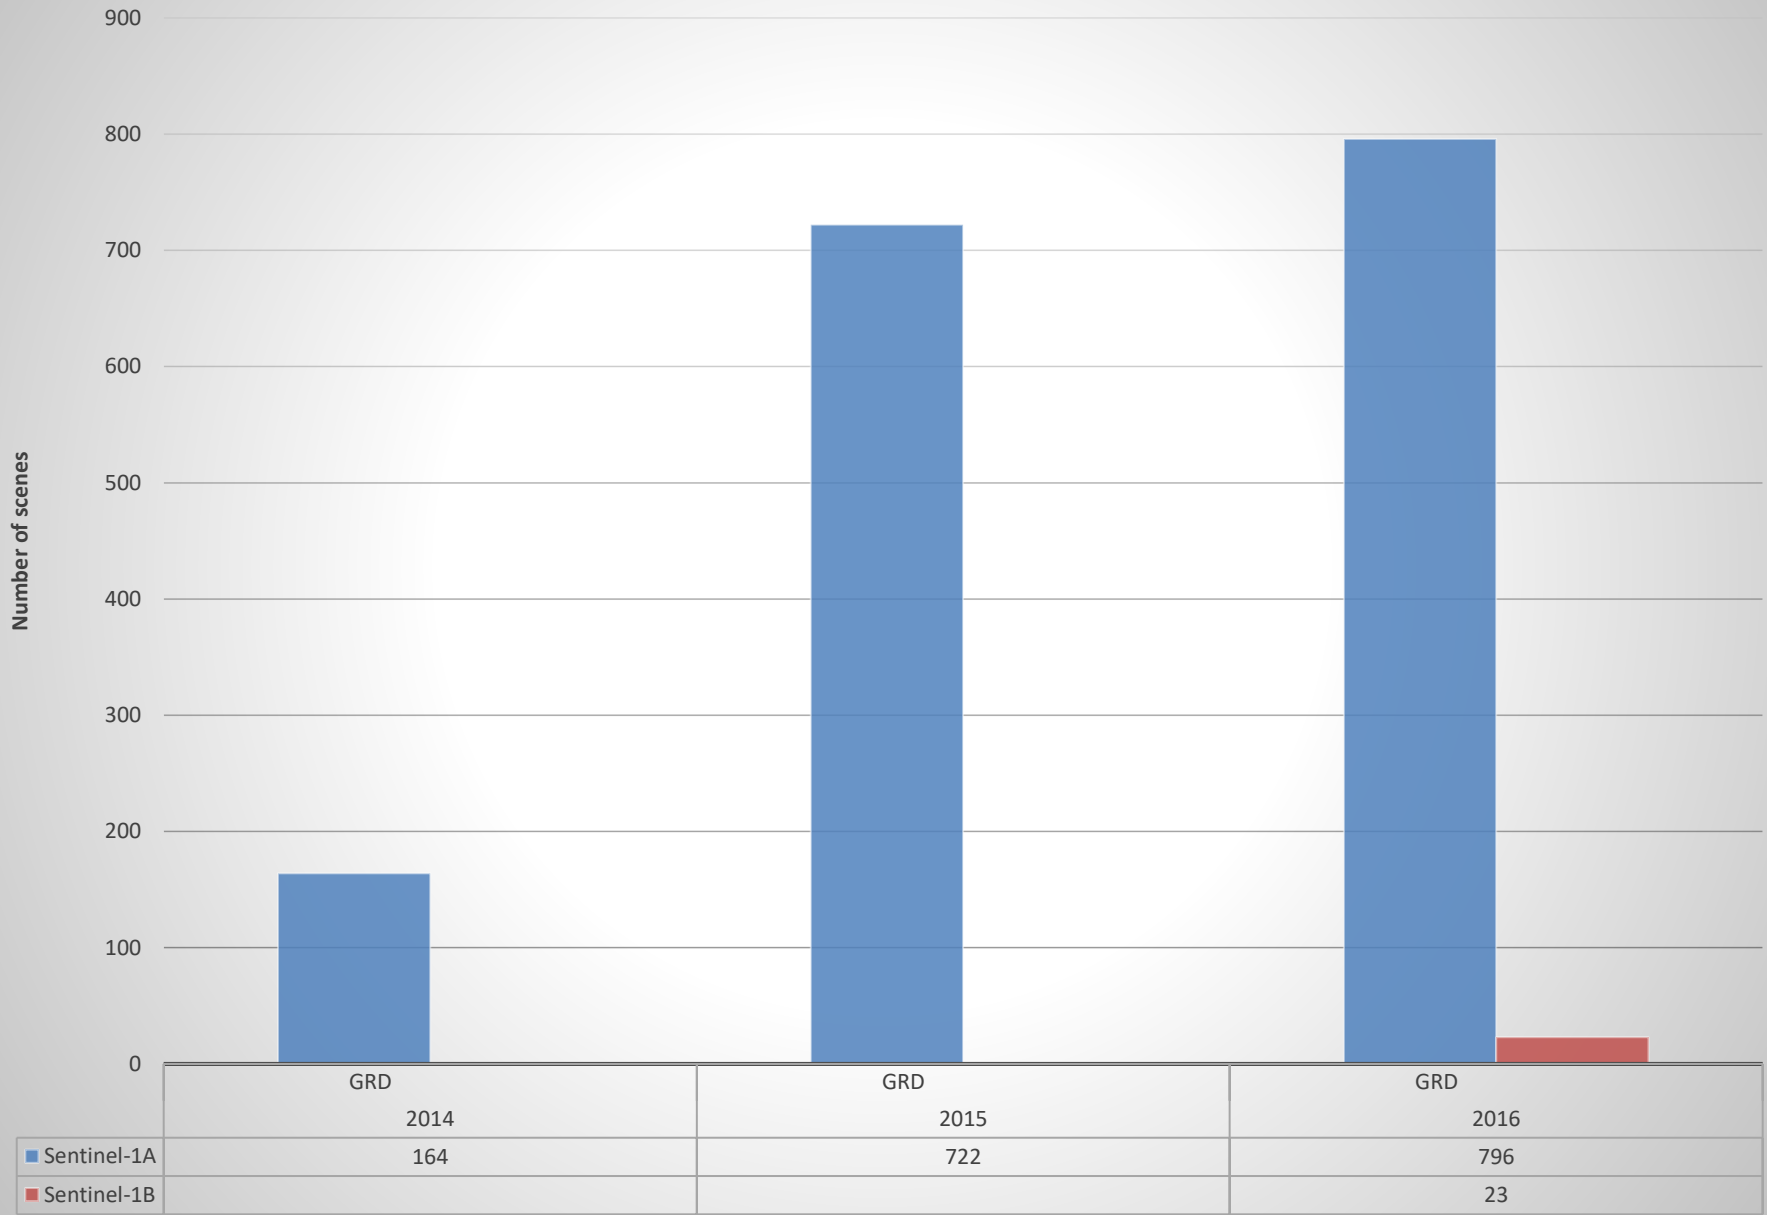

Sentinel-1 Coverage of Philippines

Count of Year		Mission		
Year	Processing Level	Sentinel-1A	Sentinel-1B	Grand Total
2014		164		164
	GRD	164		164
2015		722		722
	GRD	722		722
2016		796	23	819
	GRD	796	23	819
Grand Total		1682	23	1705