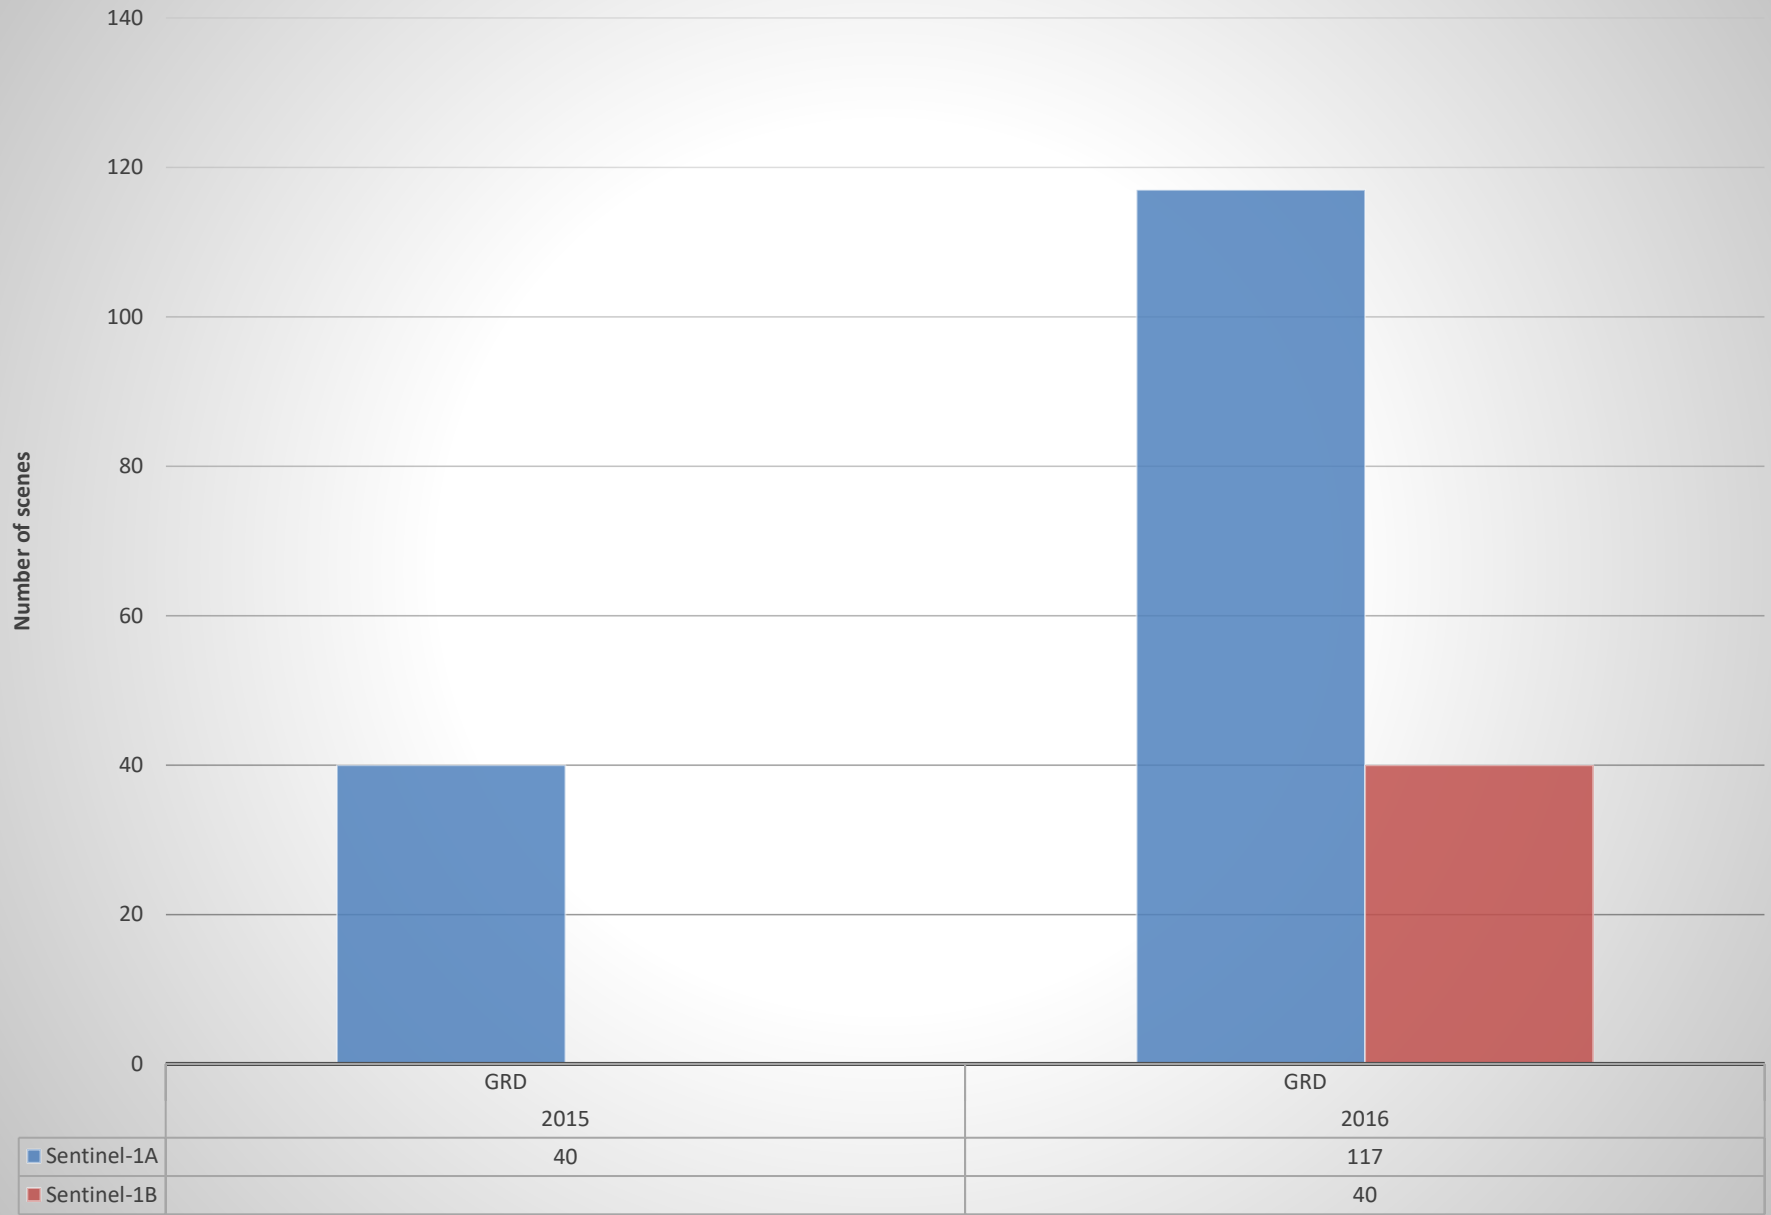

Sentinel-1 Coverage of Suriname

Count of Year		Mission		
Year	Processing Level	Sentinel-1A	Sentinel-1B	Grand Total
2015		40		40
	GRD	40		40
2016		117	40	157
	GRD	117	40	157
Grand Total		157	40	197