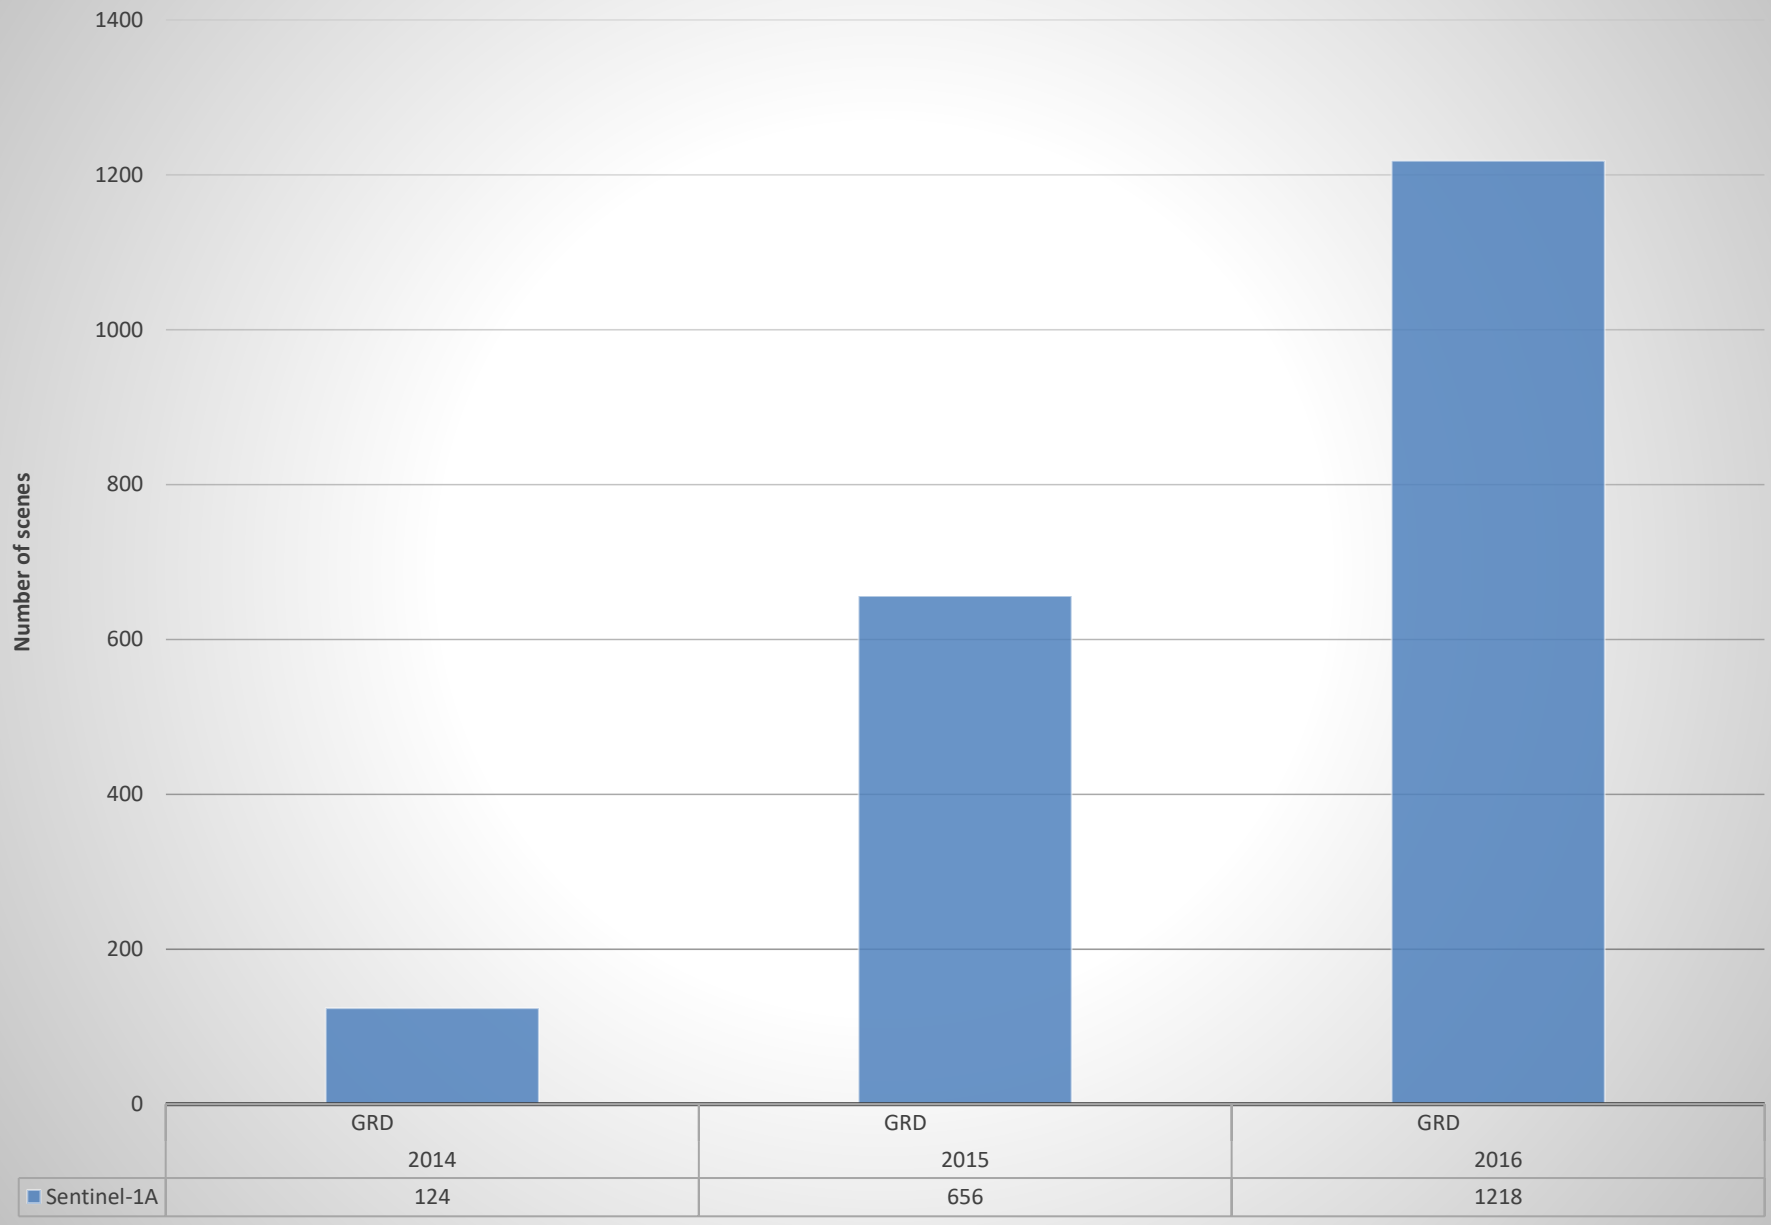

Sentinel-1 Coverage of Thailand

Count of Year		Mission	
Year	Processing Level	Sentinel-1A	Grand Total
2014		124	124
	GRD	124	124
2015		656	656
	GRD	656	656
2016		1218	1218
	GRD	1218	1218
Grand Total		1998	1998