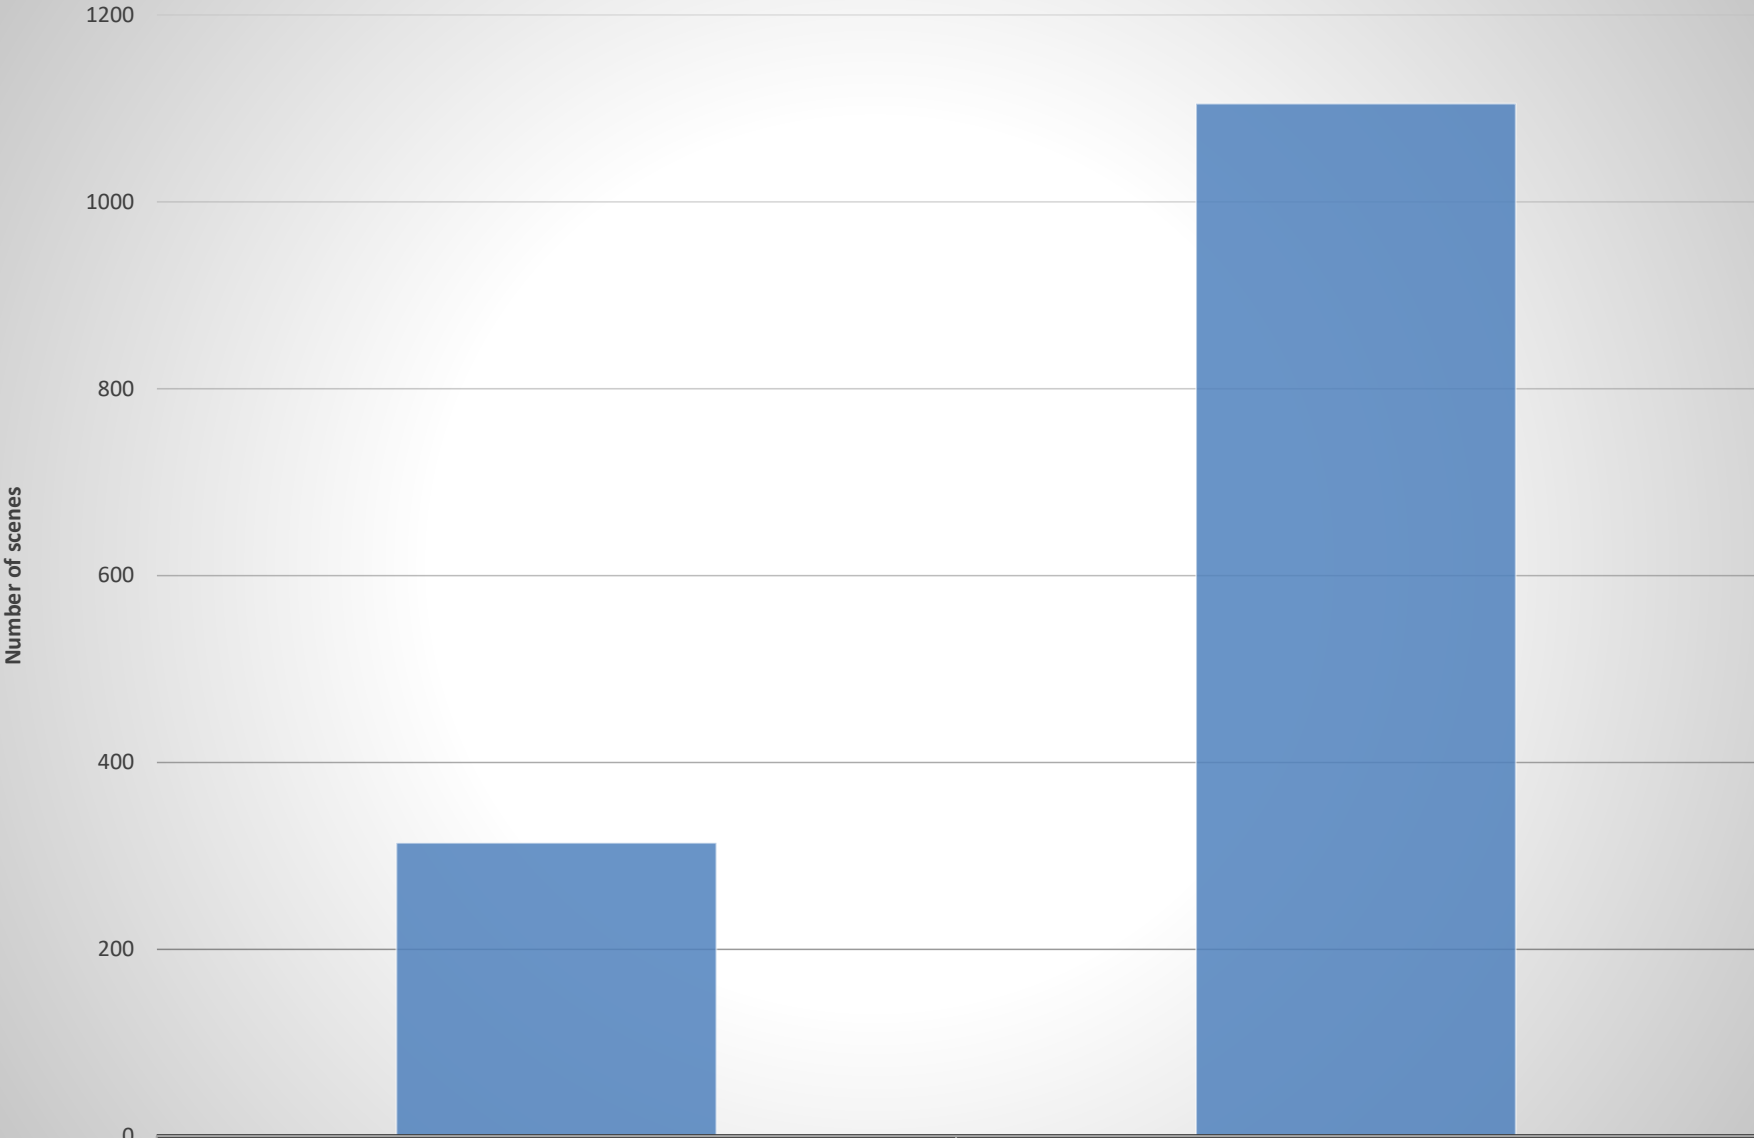

Total Acquired	
Year	Total
2015	314
2016	1105
Grand Total	1419

All Sentinel-2 scenes of Cambodia

■ Sentinel-2A

2015

2016

314

1105