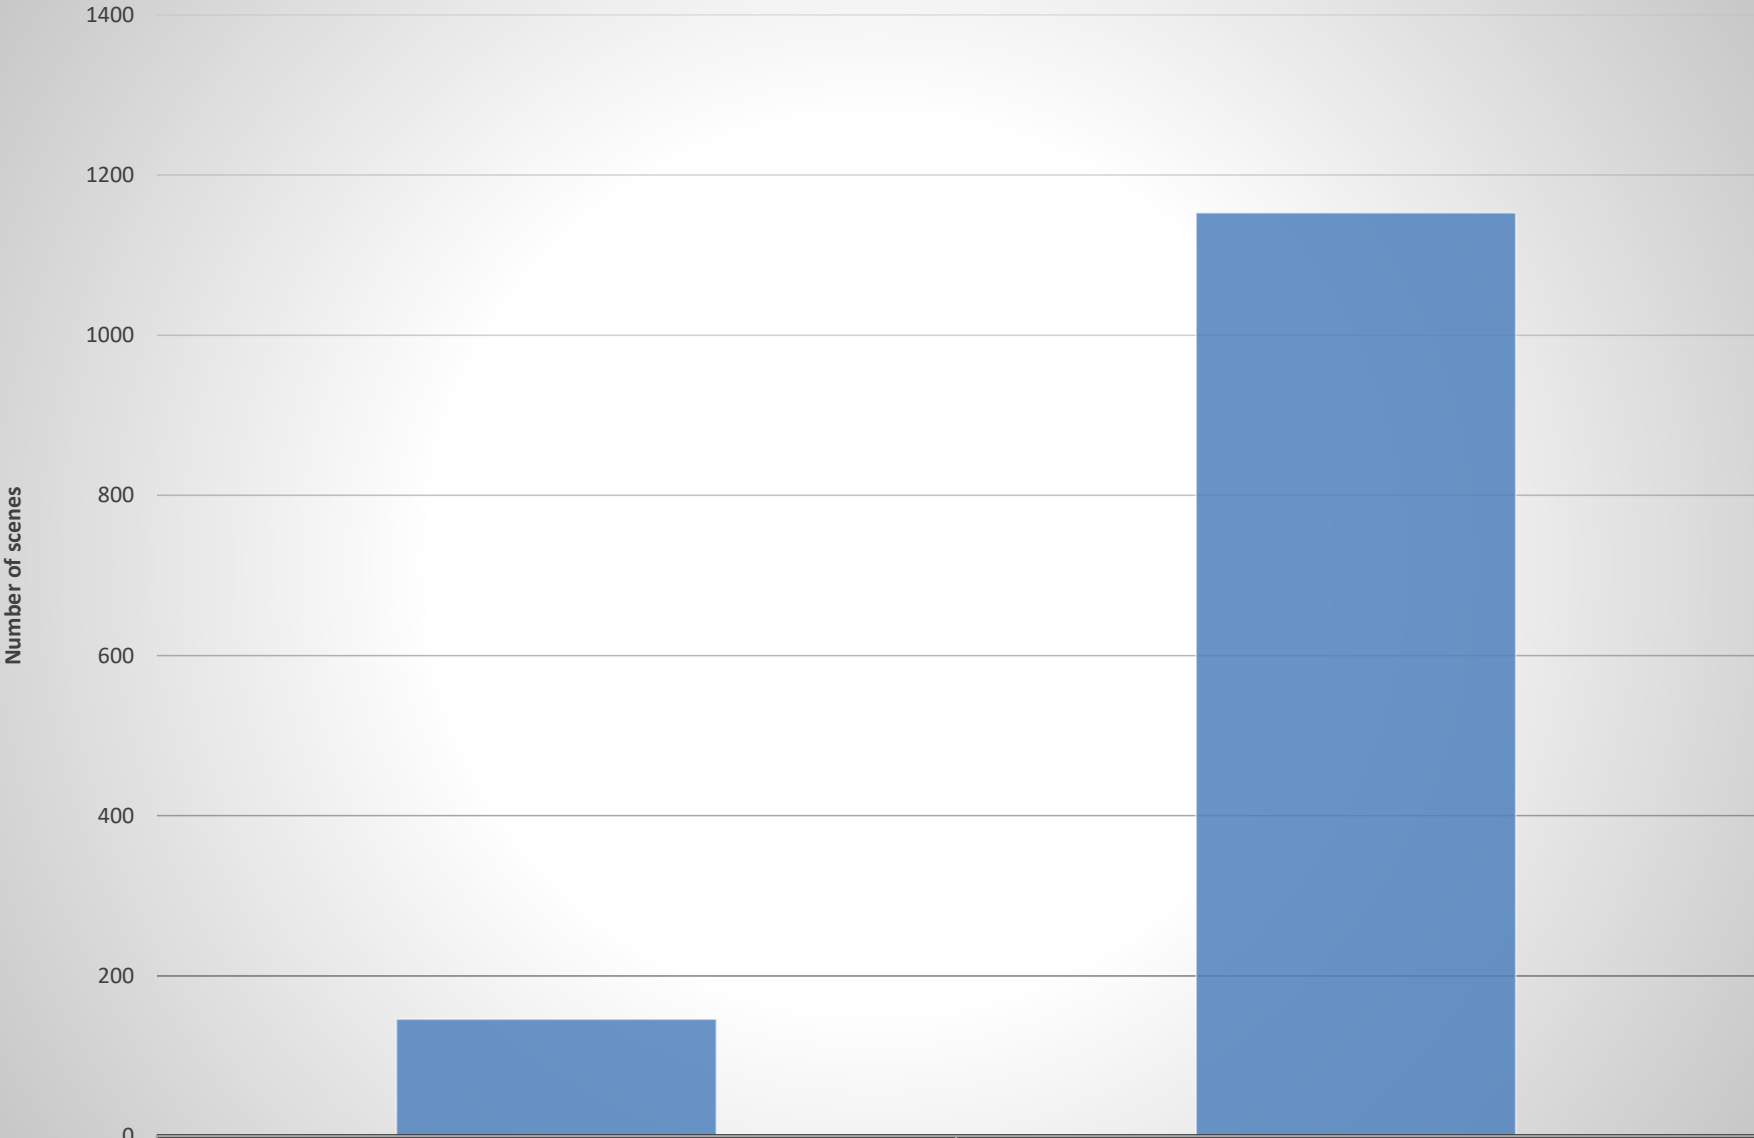

Total Acquired	
Year	Total
2015	146
2016	1153
Grand Total	1299

All Sentinel-2 scenes of Ecuador

■ Sentinel-2A

2015

146

2016

1153