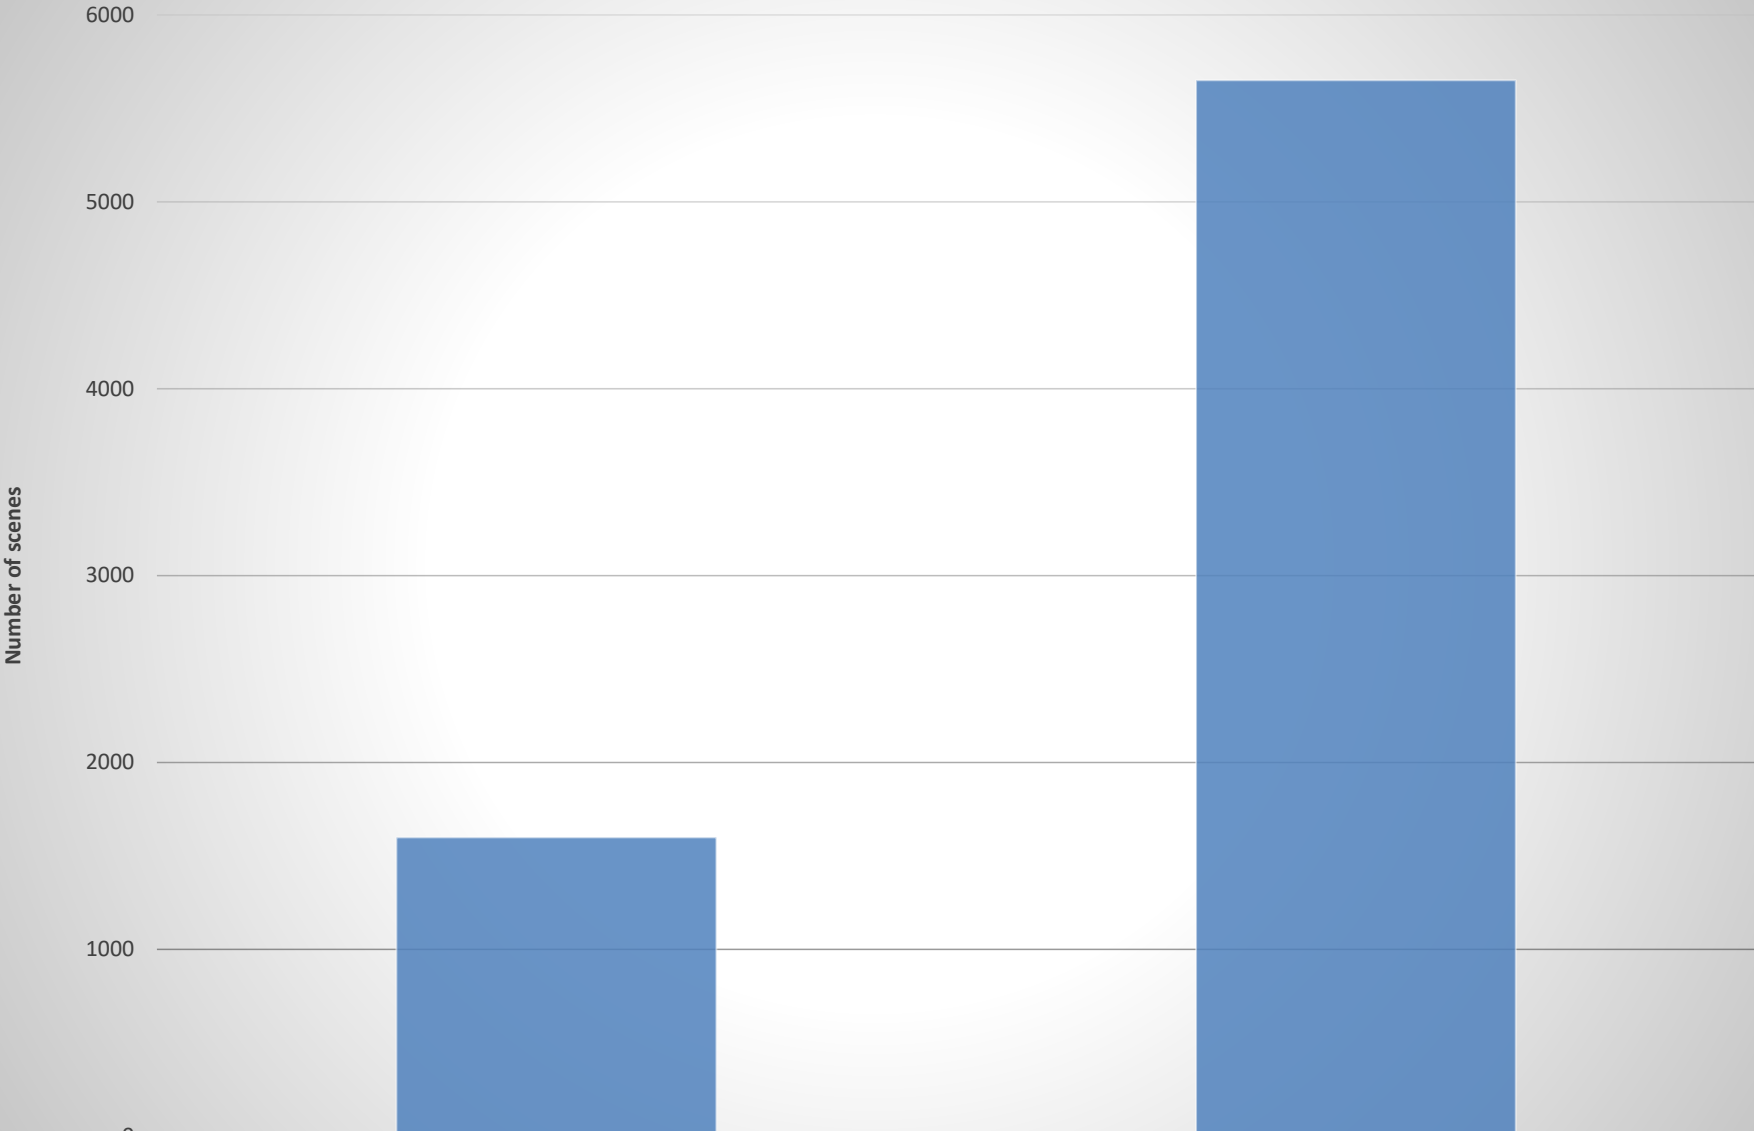

<b>Total Acquired</b>	
<b>Year</b>	<b>Total</b>
2015	1599
2016	5650
<b>Grand Total</b>	<b>7249</b>

# All Sentinel-2 scenes of Ethiopia

■ Sentinel-2A

2015

2016

1599

5650