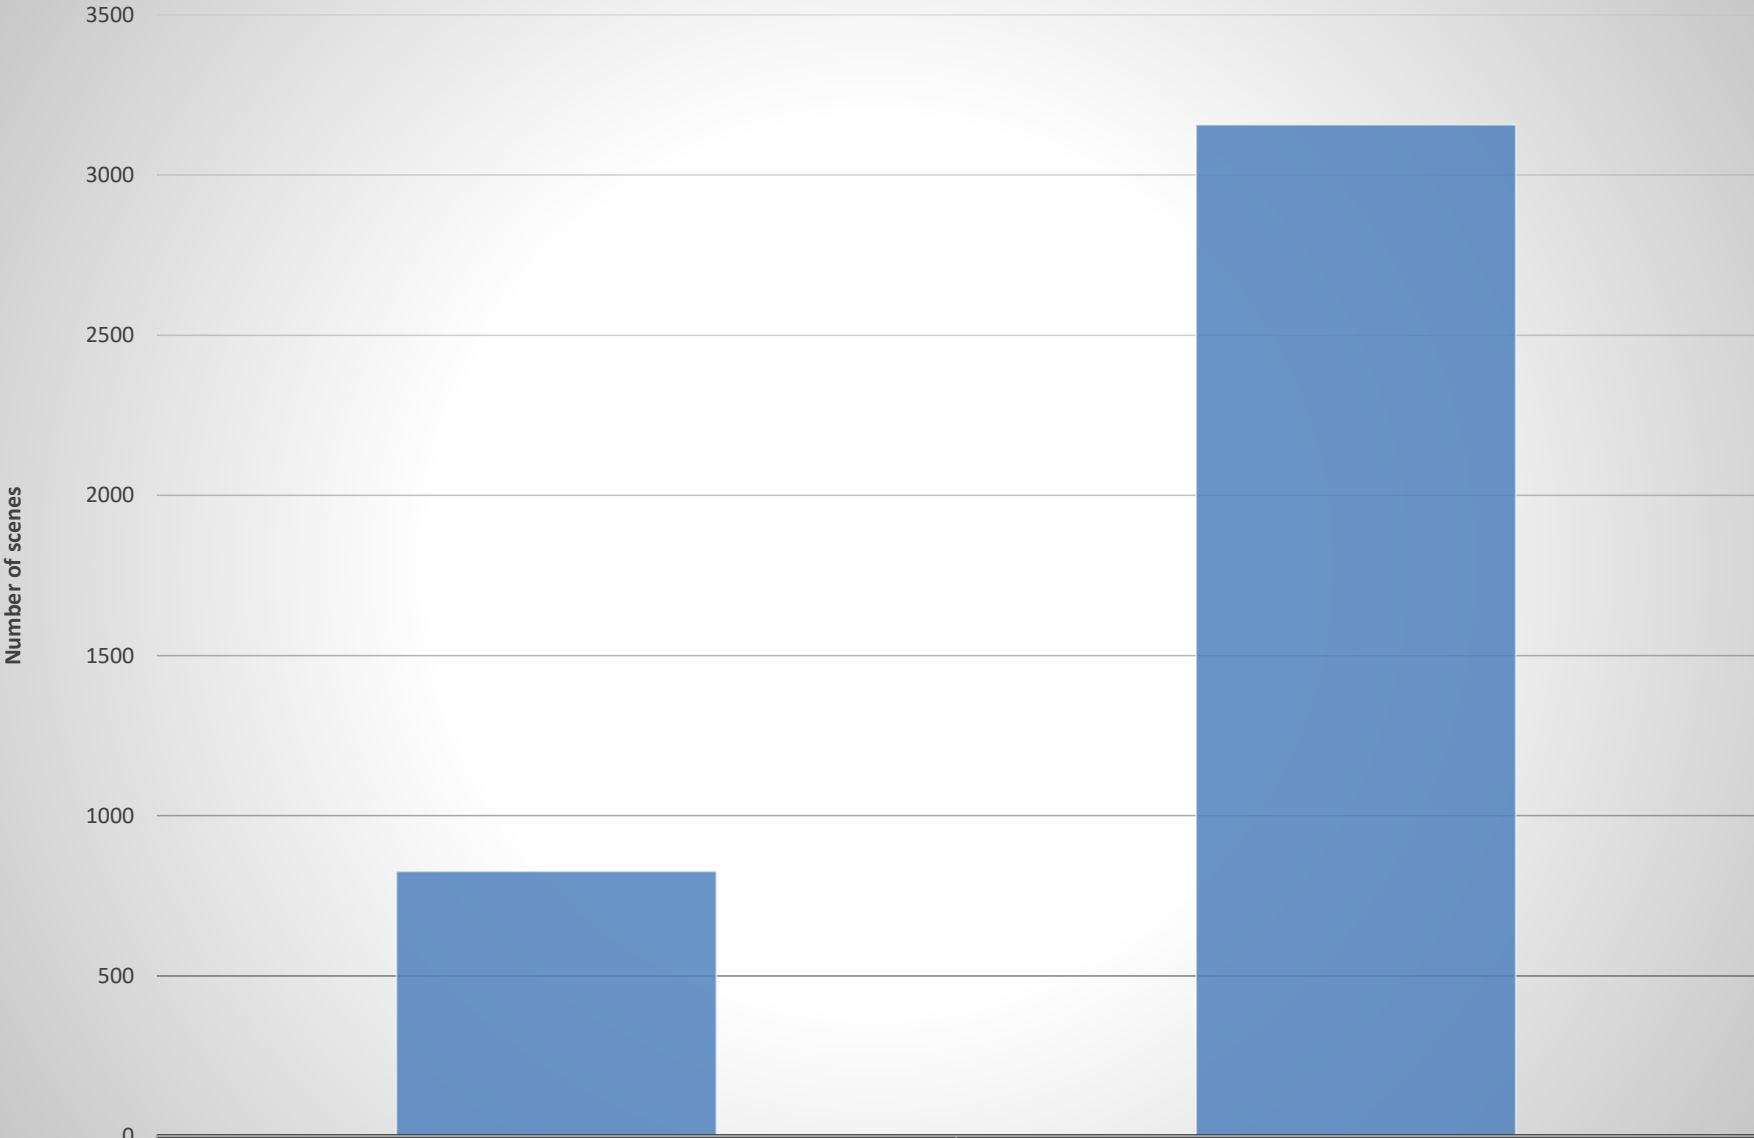

<b>Total Acquired</b>	
<b>Year</b>	<b>Total</b>
2015	827
2016	3157
<b>Grand Total</b>	<b>3984</b>

# All Sentinel-2 scenes of Kenya

■ Sentinel-2A

2015

827

2016

3157