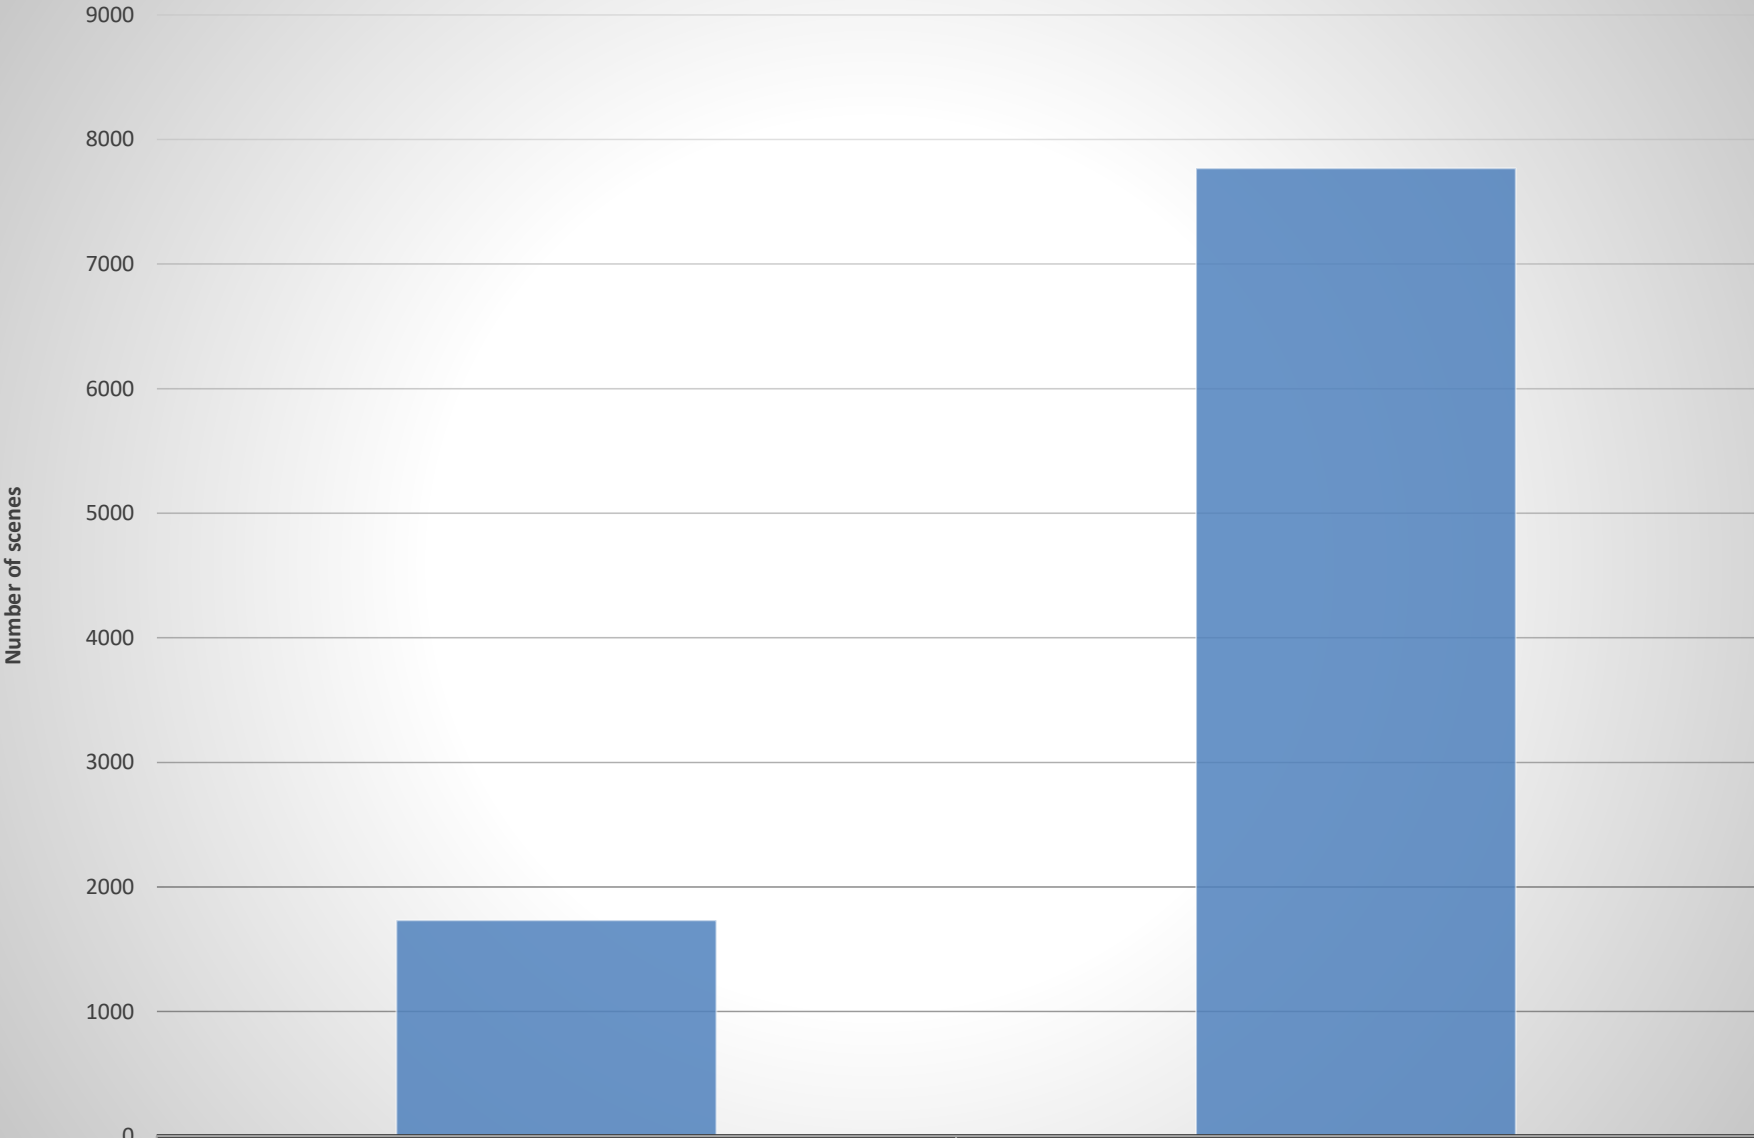

Total Acquired	
Year	Total
2015	1732
2016	7770
Grand Total	9502

All Sentinel-2 scenes of South Africa

■ Sentinel-2A

2015

1732

2016

7770