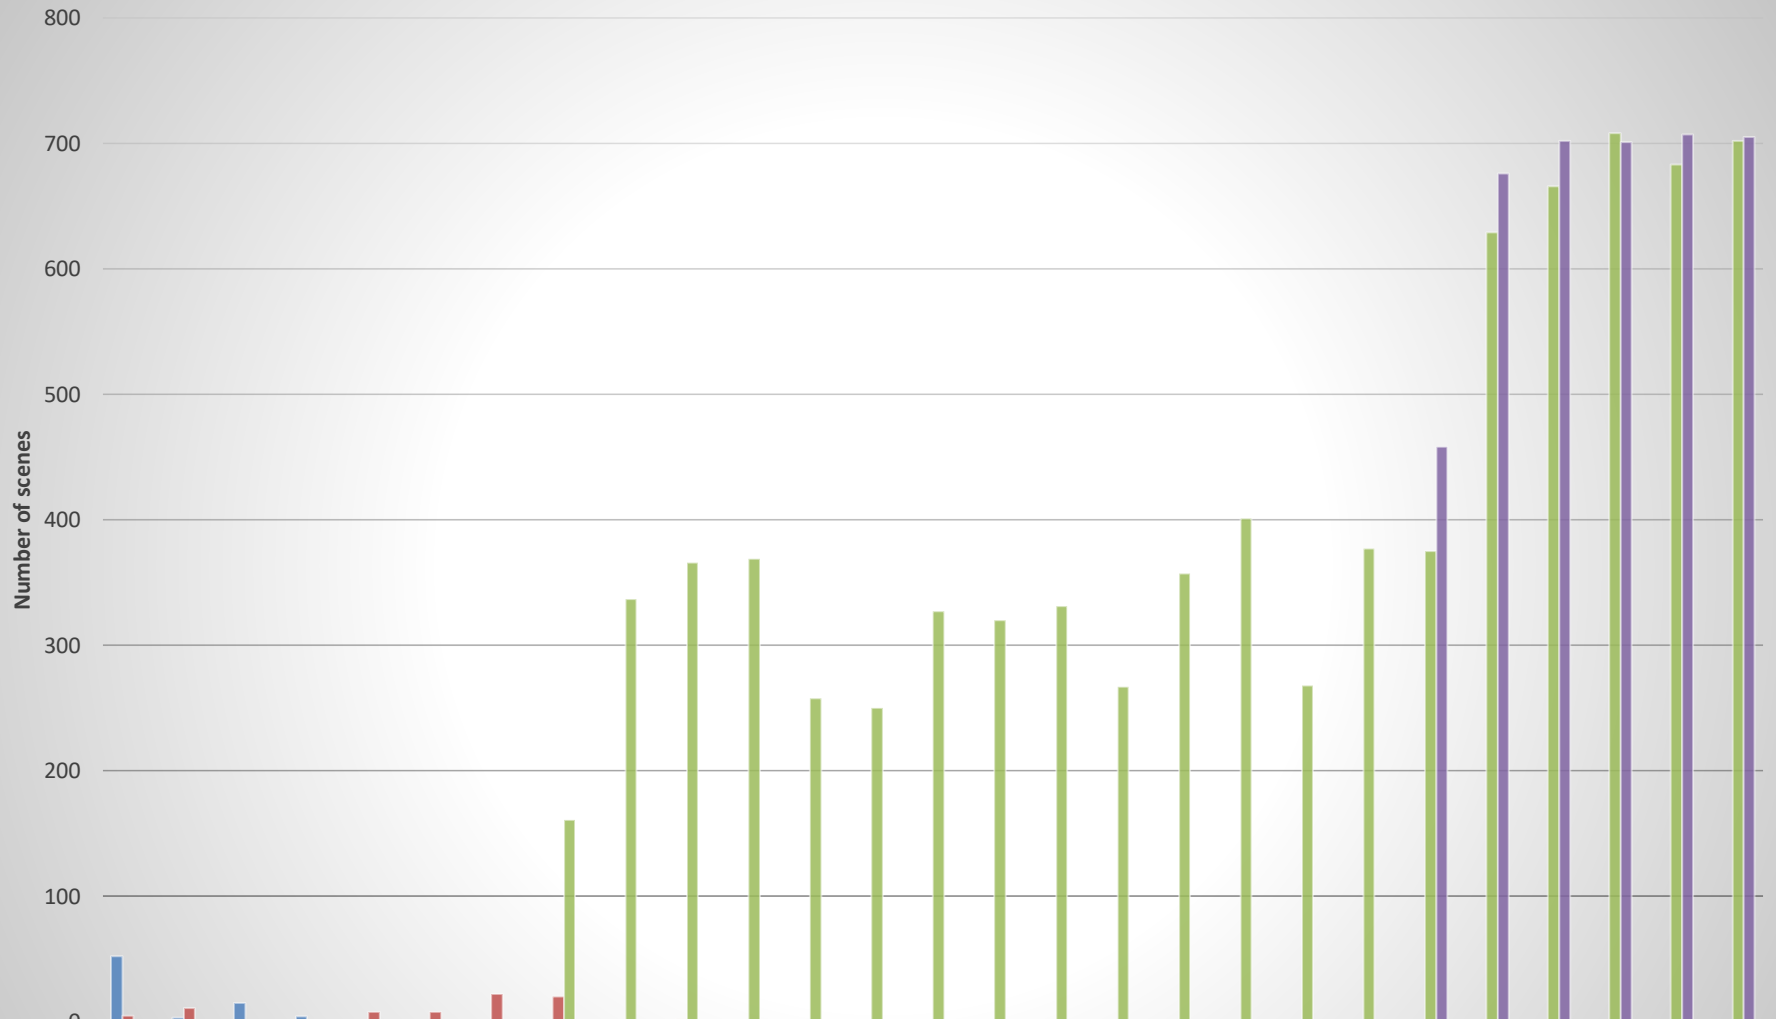

| Total Acquired | Mission | | | | |
|--------------------|-----------|-----------|-------------|-------------|--------------|
| Year | L4 | L5 | L7 | L8 | Grand Total |
| 1990 | 52 | 5 | | | 57 |
| 1991 | 3 | 11 | | | 14 |
| 1992 | 15 | | | | 15 |
| 1993 | 4 | | | | 4 |
| 1994 | | 8 | | | 8 |
| 1995 | | 8 | | | 8 |
| 1998 | | 22 | | | 22 |
| 1999 | | 20 | 161 | | 181 |
| 2000 | | | 337 | | 337 |
| 2001 | | 2 | 366 | | 368 |
| 2002 | | | 369 | | 369 |
| 2003 | | | 258 | | 258 |
| 2004 | | | 250 | | 250 |
| 2005 | | | 327 | | 327 |
| 2006 | | | 320 | | 320 |
| 2007 | | | 331 | | 331 |
| 2008 | | | 267 | | 267 |
| 2009 | | | 357 | | 357 |
| 2010 | | | 401 | | 401 |
| 2011 | | | 268 | | 268 |
| 2012 | | | 377 | | 377 |
| 2013 | | | 375 | 458 | 833 |
| 2014 | | | 629 | 676 | 1305 |
| 2015 | | | 666 | 702 | 1368 |
| 2016 | | | 708 | 701 | 1409 |
| 2017 | | | 683 | 707 | 1390 |
| 2018 | | | 702 | 705 | 1407 |
| Grand Total | 74 | 76 | 8152 | 3949 | 12251 |

All Landsat scenes of Cameroon

| | 1990 | 1991 | 1992 | 1993 | 1994 | 1995 | 1998 | 1999 | 2000 | 2001 | 2002 | 2003 | 2004 | 2005 | 2006 | 2007 | 2008 | 2009 | 2010 | 2011 | 2012 | 2013 | 2014 | 2015 | 2016 | 2017 | 2018 | |
|----|------|------|------|------|------|------|------|------|------|------|------|------|------|------|------|------|------|------|------|------|------|------|------|------|------|------|------|---|
| L4 | 52 | 3 | 15 | 4 | 0 | 0 | 0 | 0 | 0 | 0 | 0 | 0 | 0 | 0 | 0 | 0 | 0 | 0 | 0 | 0 | 0 | 0 | 0 | 0 | 0 | 0 | 0 | 0 |
| L5 | 5 | 11 | 0 | 0 | 8 | 8 | 22 | 20 | 0 | 2 | 0 | 0 | 0 | 0 | 0 | 0 | 0 | 0 | 0 | 0 | 0 | 0 | 0 | 0 | 0 | 0 | 0 | 0 |
| L7 | 0 | 0 | 0 | 0 | 0 | 0 | 0 | 161 | 337 | 366 | 369 | 258 | 250 | 327 | 320 | 331 | 267 | 357 | 401 | 268 | 377 | 375 | 629 | 666 | 708 | 683 | 702 | |
| L8 | 0 | 0 | 0 | 0 | 0 | 0 | 0 | 0 | 0 | 0 | 0 | 0 | 0 | 0 | 0 | 0 | 0 | 0 | 0 | 0 | 0 | 458 | 676 | 702 | 701 | 707 | 705 | |