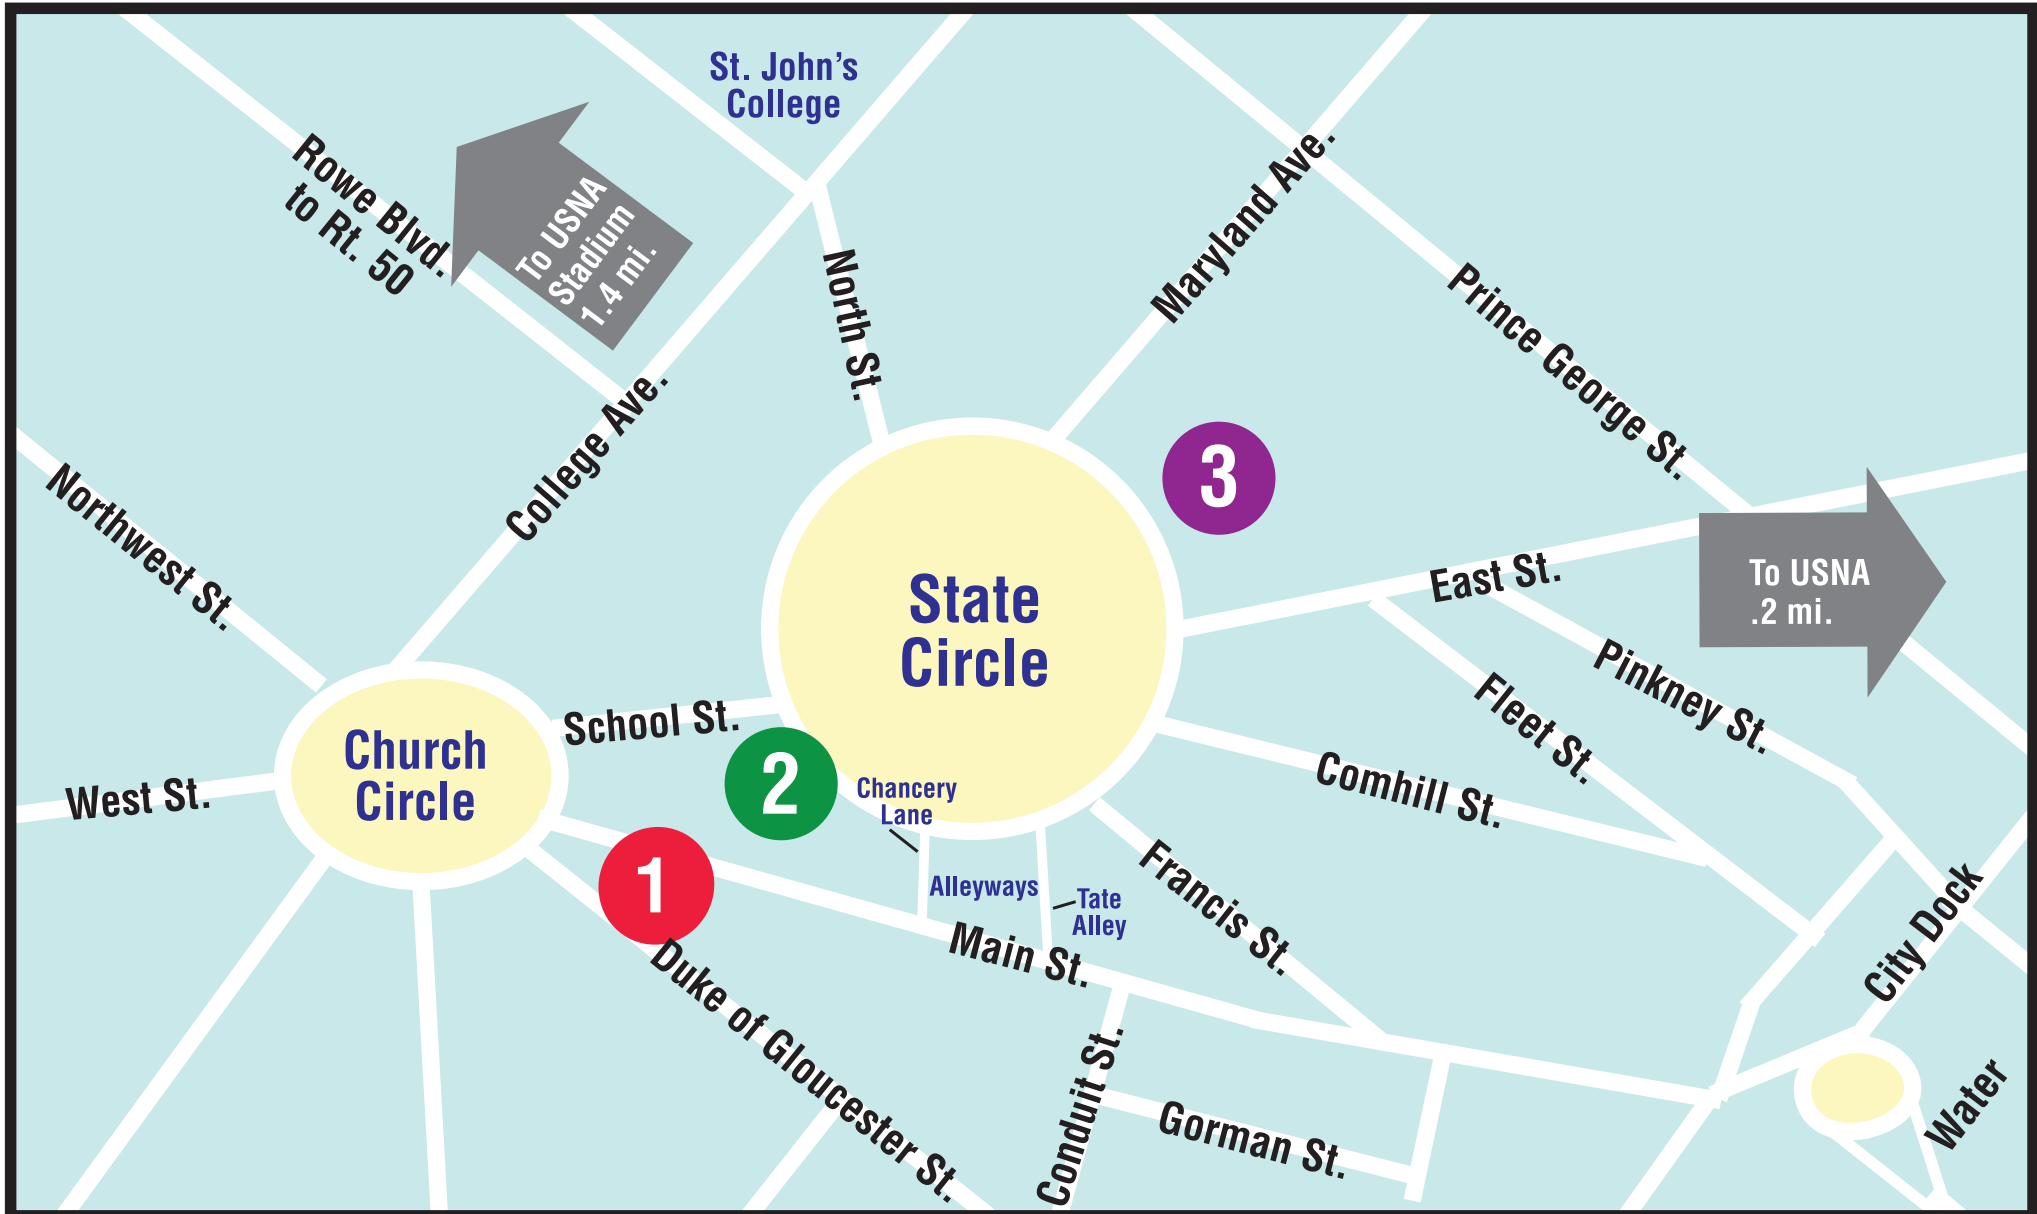

Historic Inns of Annapolis Area Map

- 1** **Maryland Inn**
home of
Treaty of Paris Restaurant, Drummer's Lot Pub,
& Starbucks
- 2** **Robert Johnson House**
- 3** **Governor Calvert House**
Valet and Front Desk

Anne Arundel Medical Center - 3.1 mi
Anne Arundel Community College - 7.3 mi
Baltimore Washington International Airport - 25.6 mi