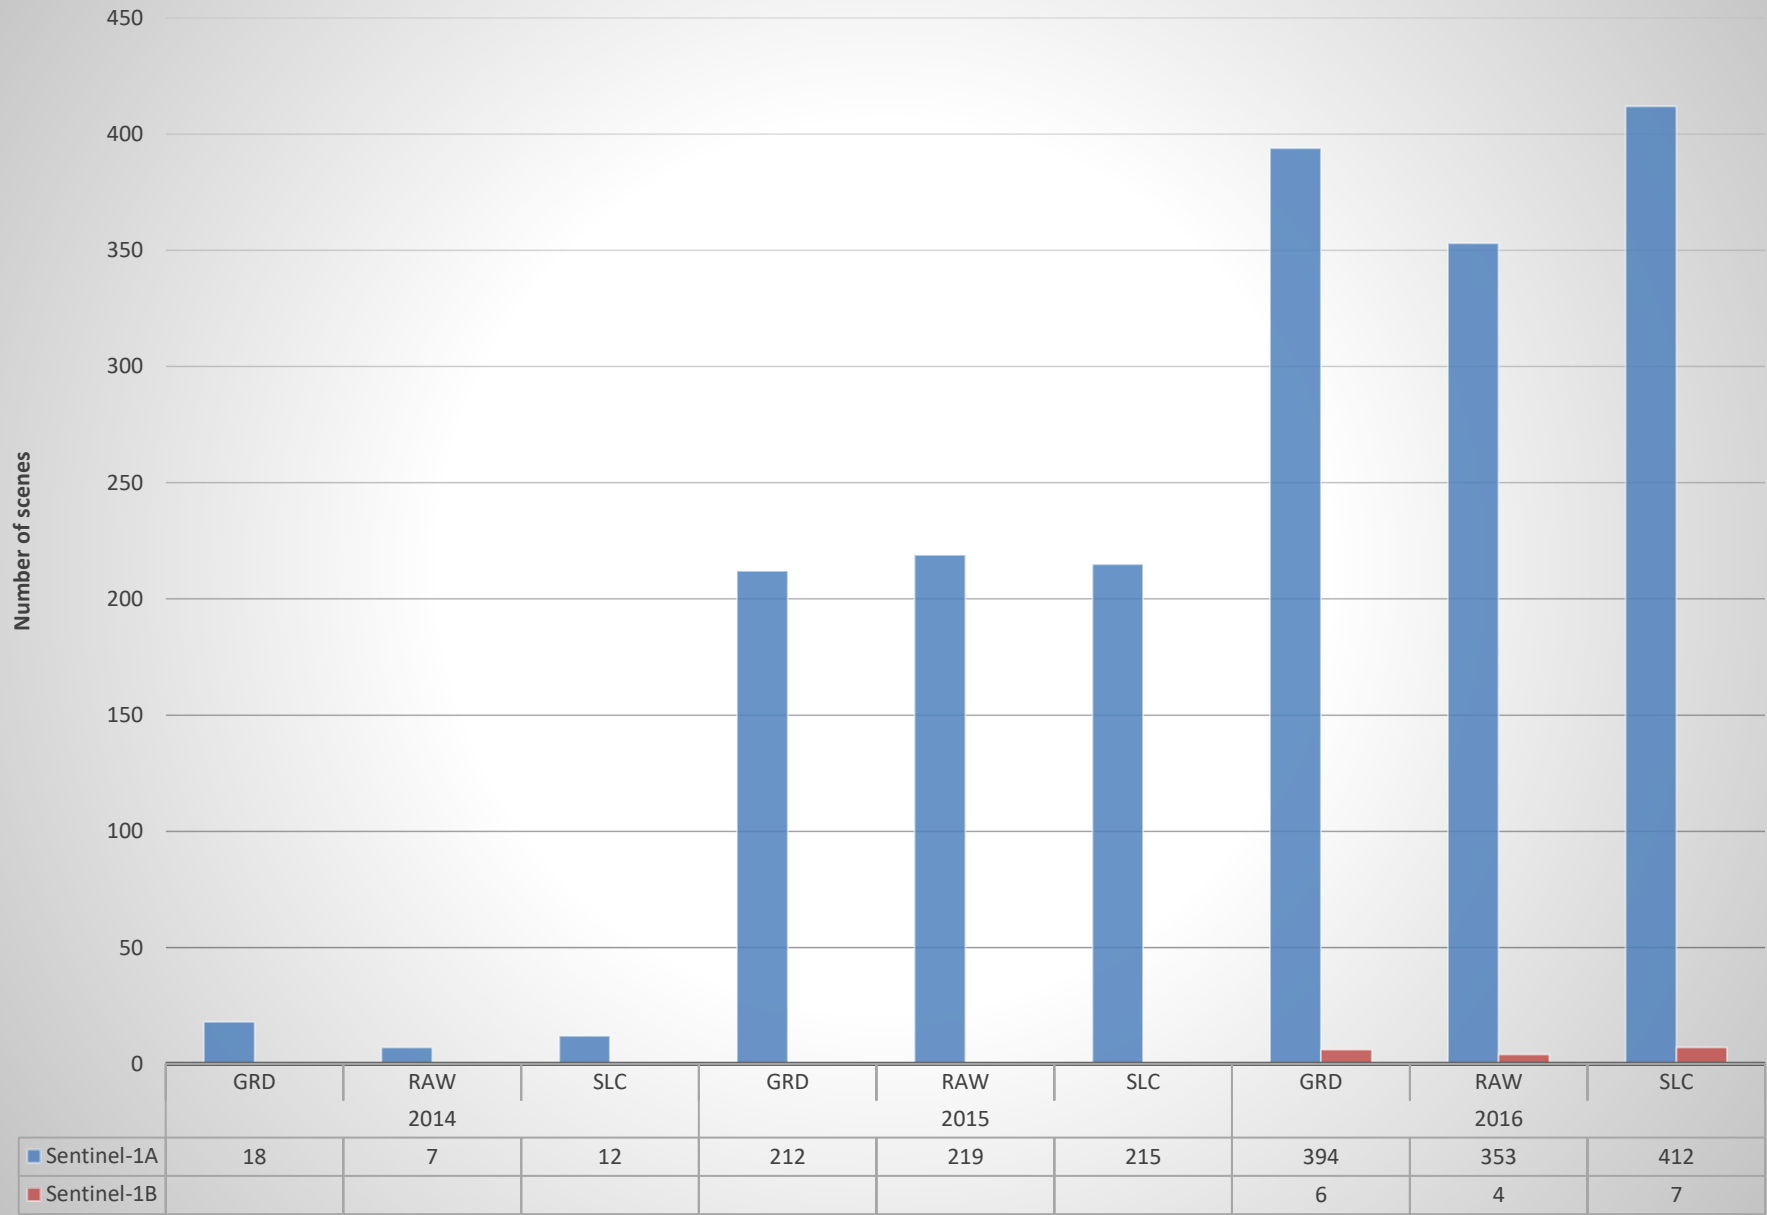

Sentinel-1 Coverage of Cambodia

| Count of Year | | Mission | | |
|--------------------|------------------|-------------|-------------|-------------|
| Year | Processing Level | Sentinel-1A | Sentinel-1B | Grand Total |
| 2014 | | 37 | | 37 |
| | GRD | 18 | | 18 |
| | RAW | 7 | | 7 |
| | SLC | 12 | | 12 |
| 2015 | | 646 | | 646 |
| | GRD | 212 | | 212 |
| | RAW | 219 | | 219 |
| | SLC | 215 | | 215 |
| 2016 | | 1159 | 17 | 1176 |
| | GRD | 394 | 6 | 400 |
| | RAW | 353 | 4 | 357 |
| | SLC | 412 | 7 | 419 |
| Grand Total | | 1842 | 17 | 1859 |