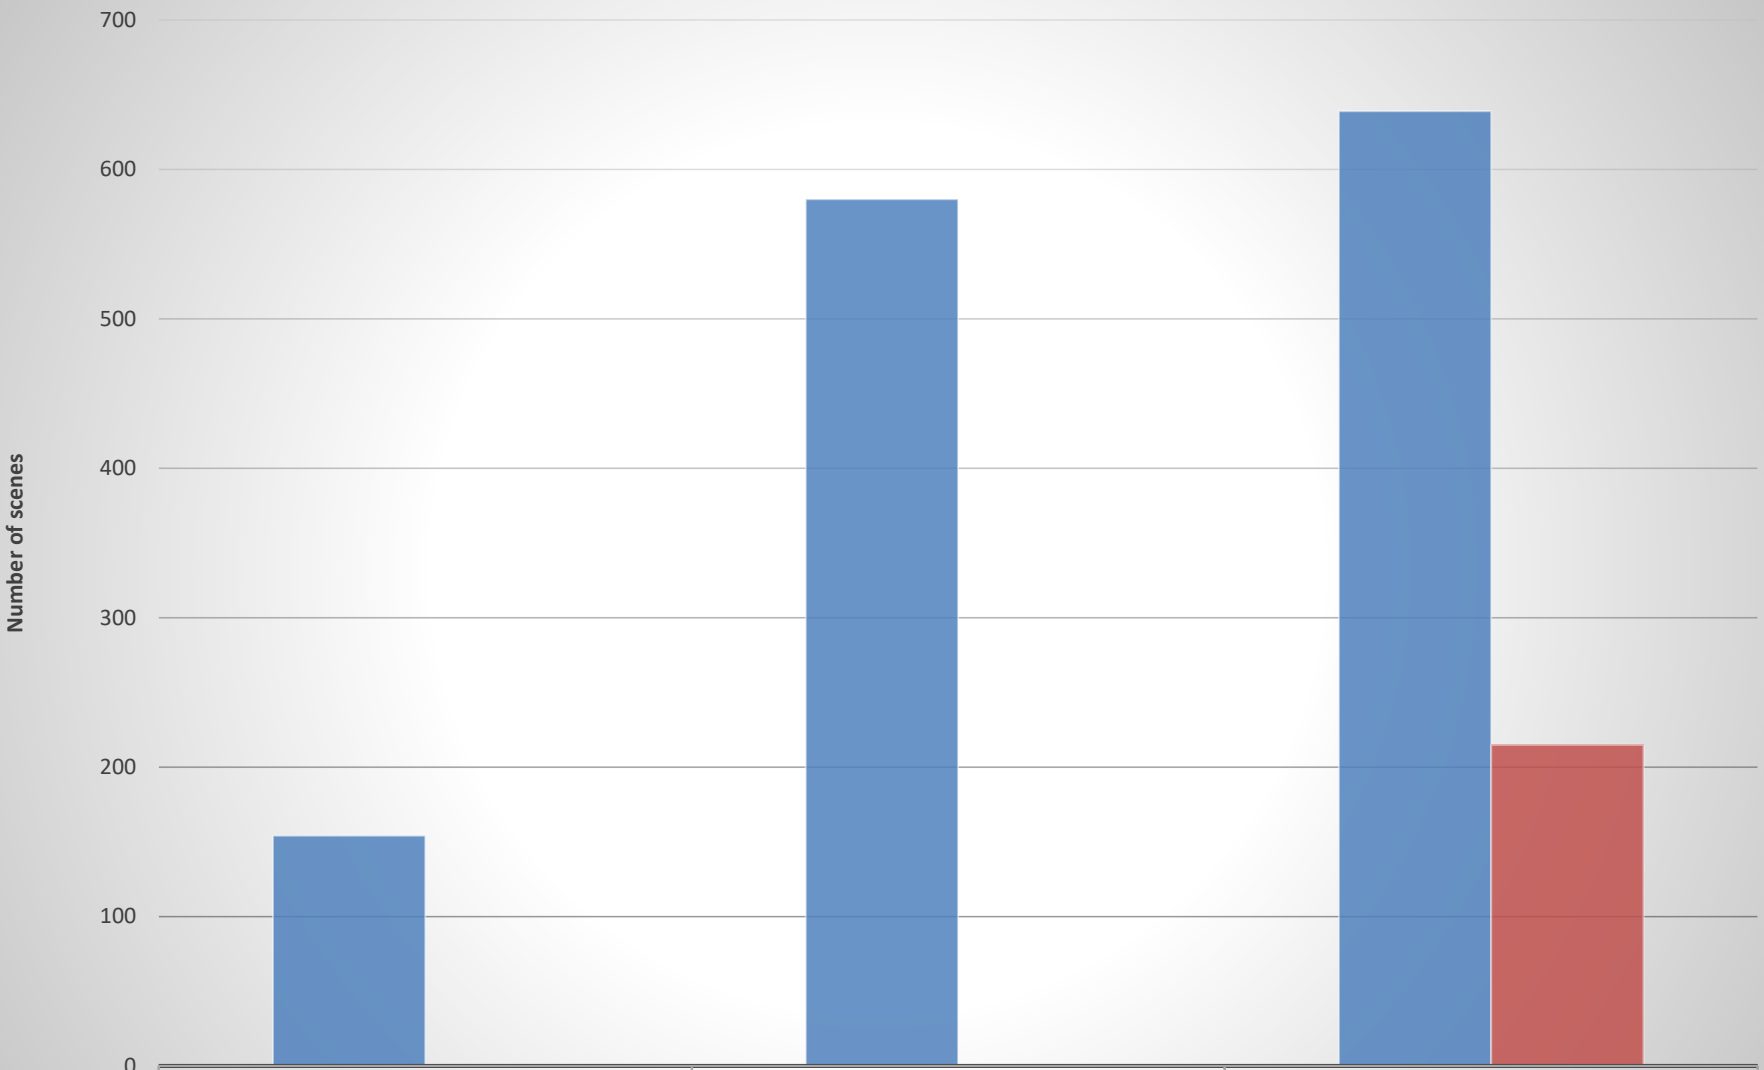

Sentinel-1 Coverage of South Sudan

	GRD	GRD	GRD
	2014	2015	2016
■ Sentinel-1A	154	580	639
■ Sentinel-1B			215

Count of Year		Mission		
Year	Processing Level	Sentinel-1A	Sentinel-1B	Grand Total
2014		154		154
	GRD	154		154
2015		580		580
	GRD	580		580
2016		639	215	854
	GRD	639	215	854
Grand Total		1373	215	1588