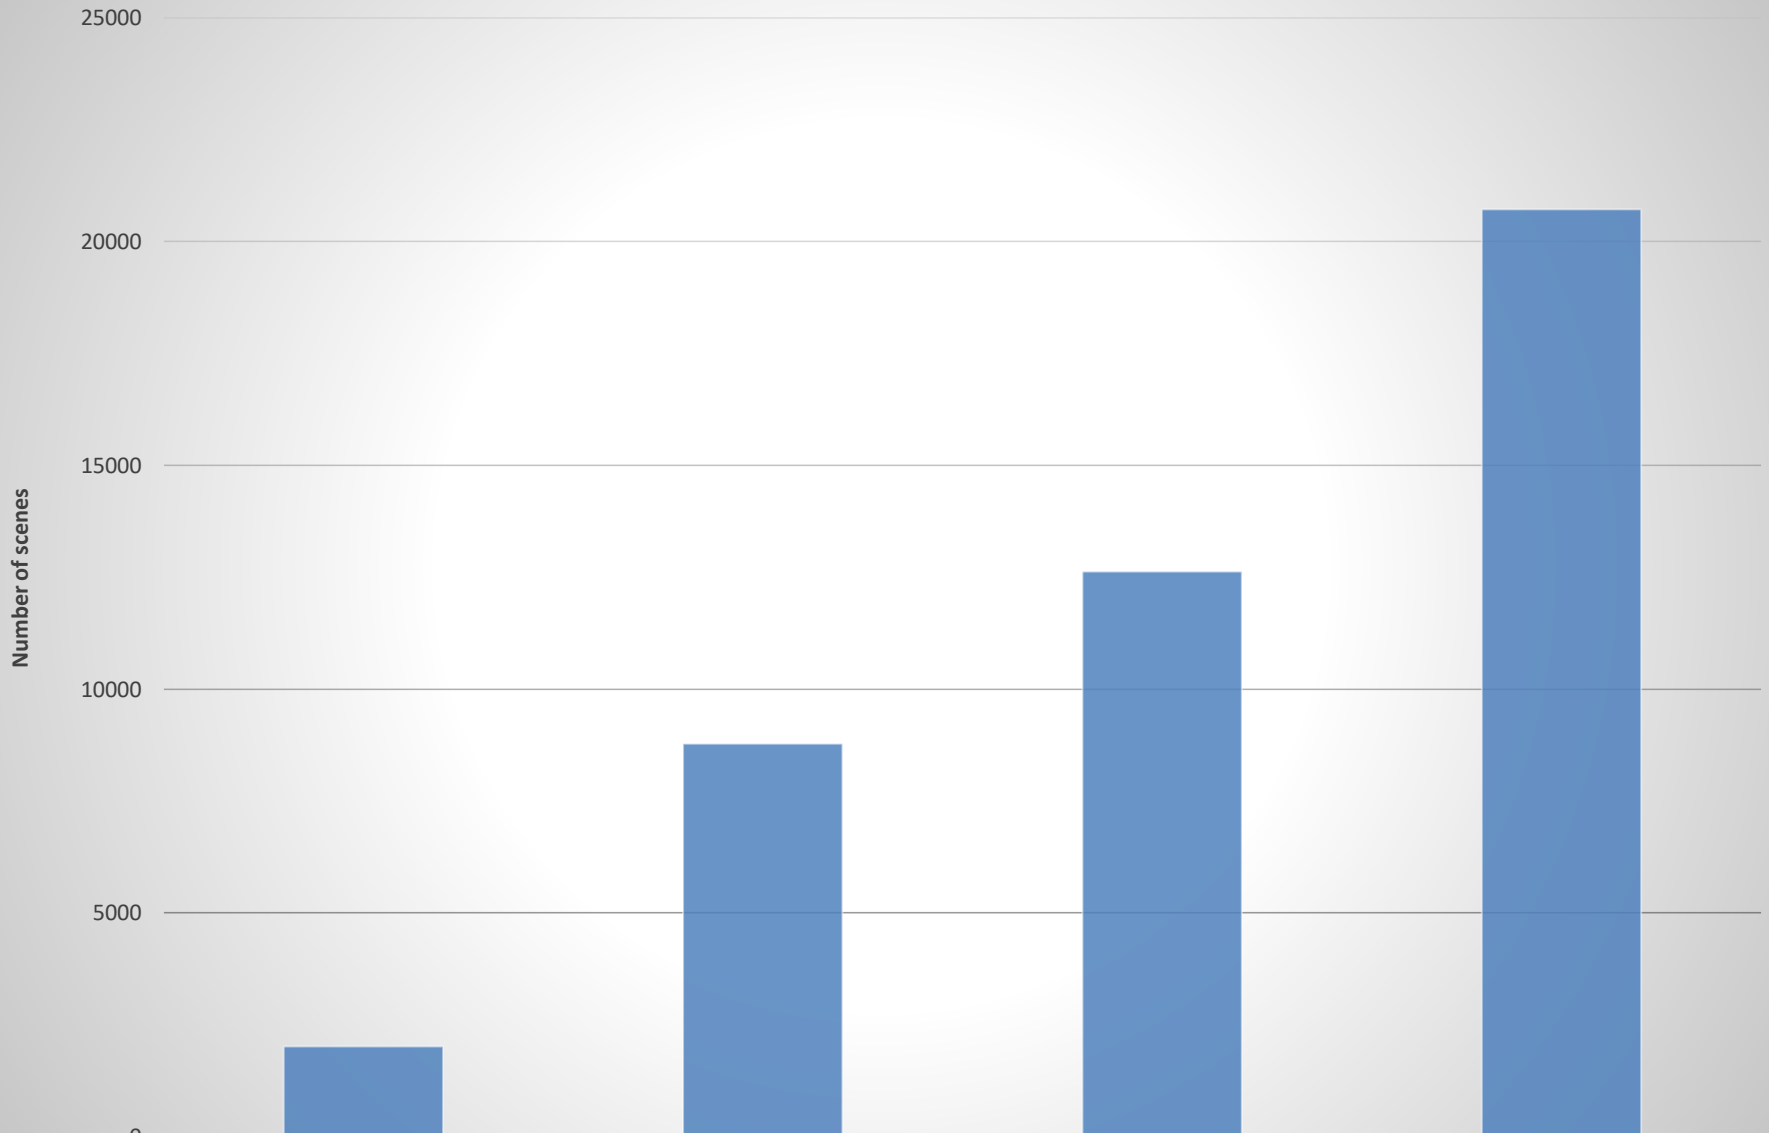

Total Acquired	Mission	
Year	Sentinel-2A	Grand Total
2015	2018	2018
2016	8778	8778
2017	12628	12628
2018	20717	20717
Grand Total	44141	44141

All Sentinel-2 scenes of Chad

■ Sentinel-2A

2015

2016

2017

2018

2018

8778

12628

20717