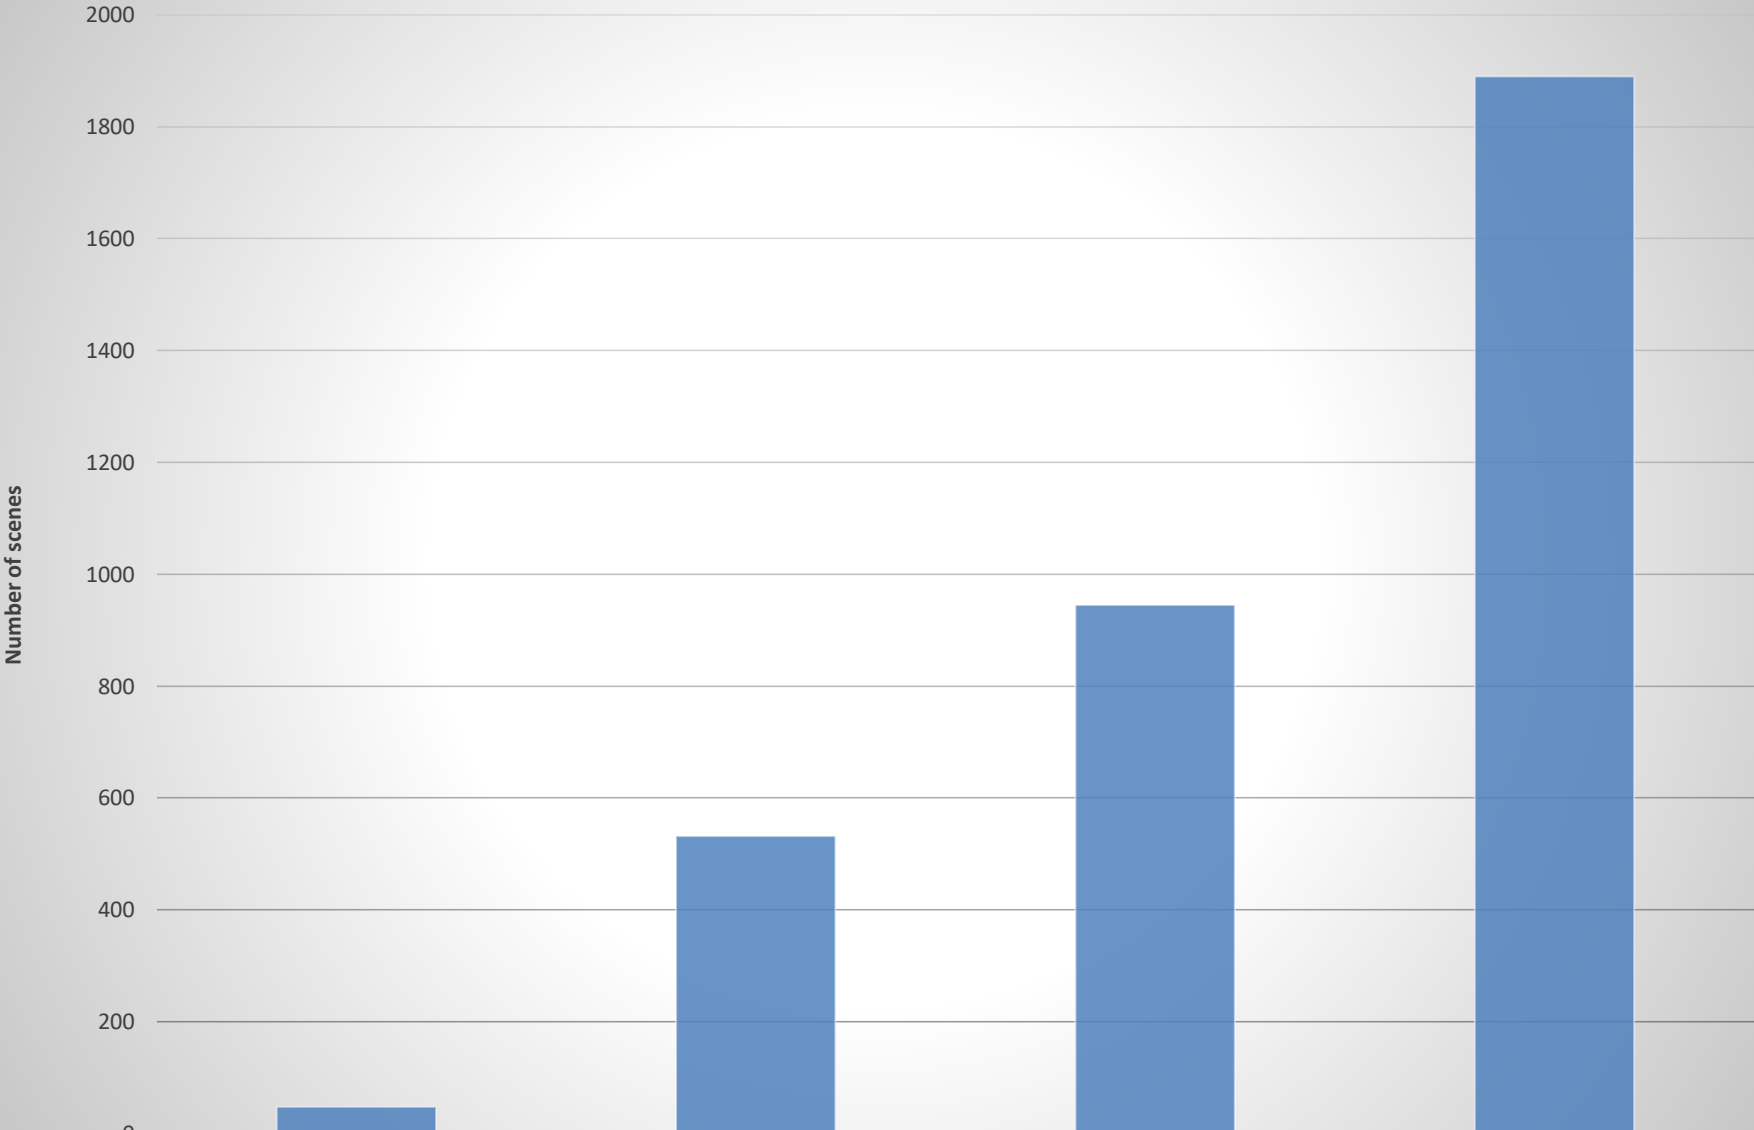

Total Acquired	Mission	
Year	Sentinel-2A	Grand Total
2015	48	48
2016	532	532
2017	945	945
2018	1890	1890
Grand Total	3415	3415

All Sentinel-2 scenes of Costa Rica

■ Sentinel-2A

2015

48

2016

532

2017

945

2018

1890