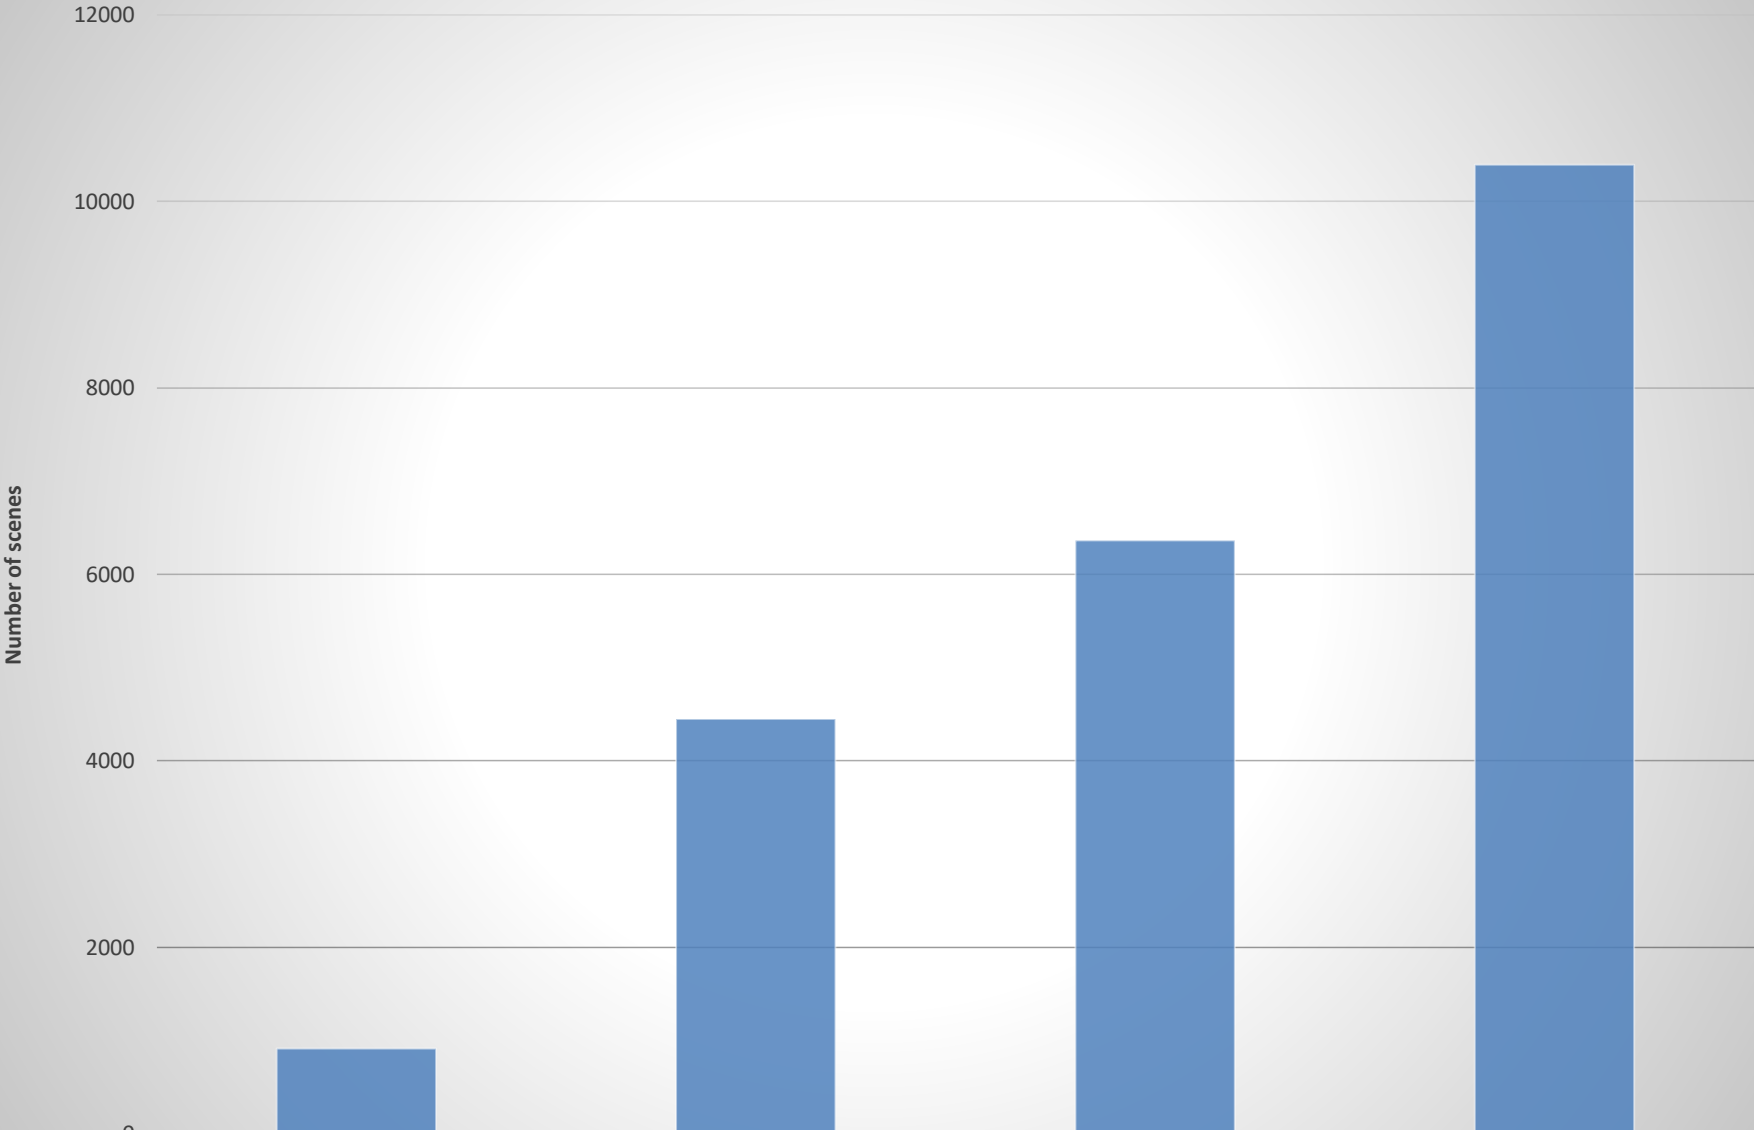

Total Acquired	Mission	
Year	Sentinel-2A	Grand Total
2015	914	914
2016	4450	4450
2017	6361	6361
2018	10395	10395
Grand Total	22120	22120

All Sentinel-2 scenes of Kenya

■ Sentinel-2A

2015

914

2016

4450

2017

6361

2018

10395