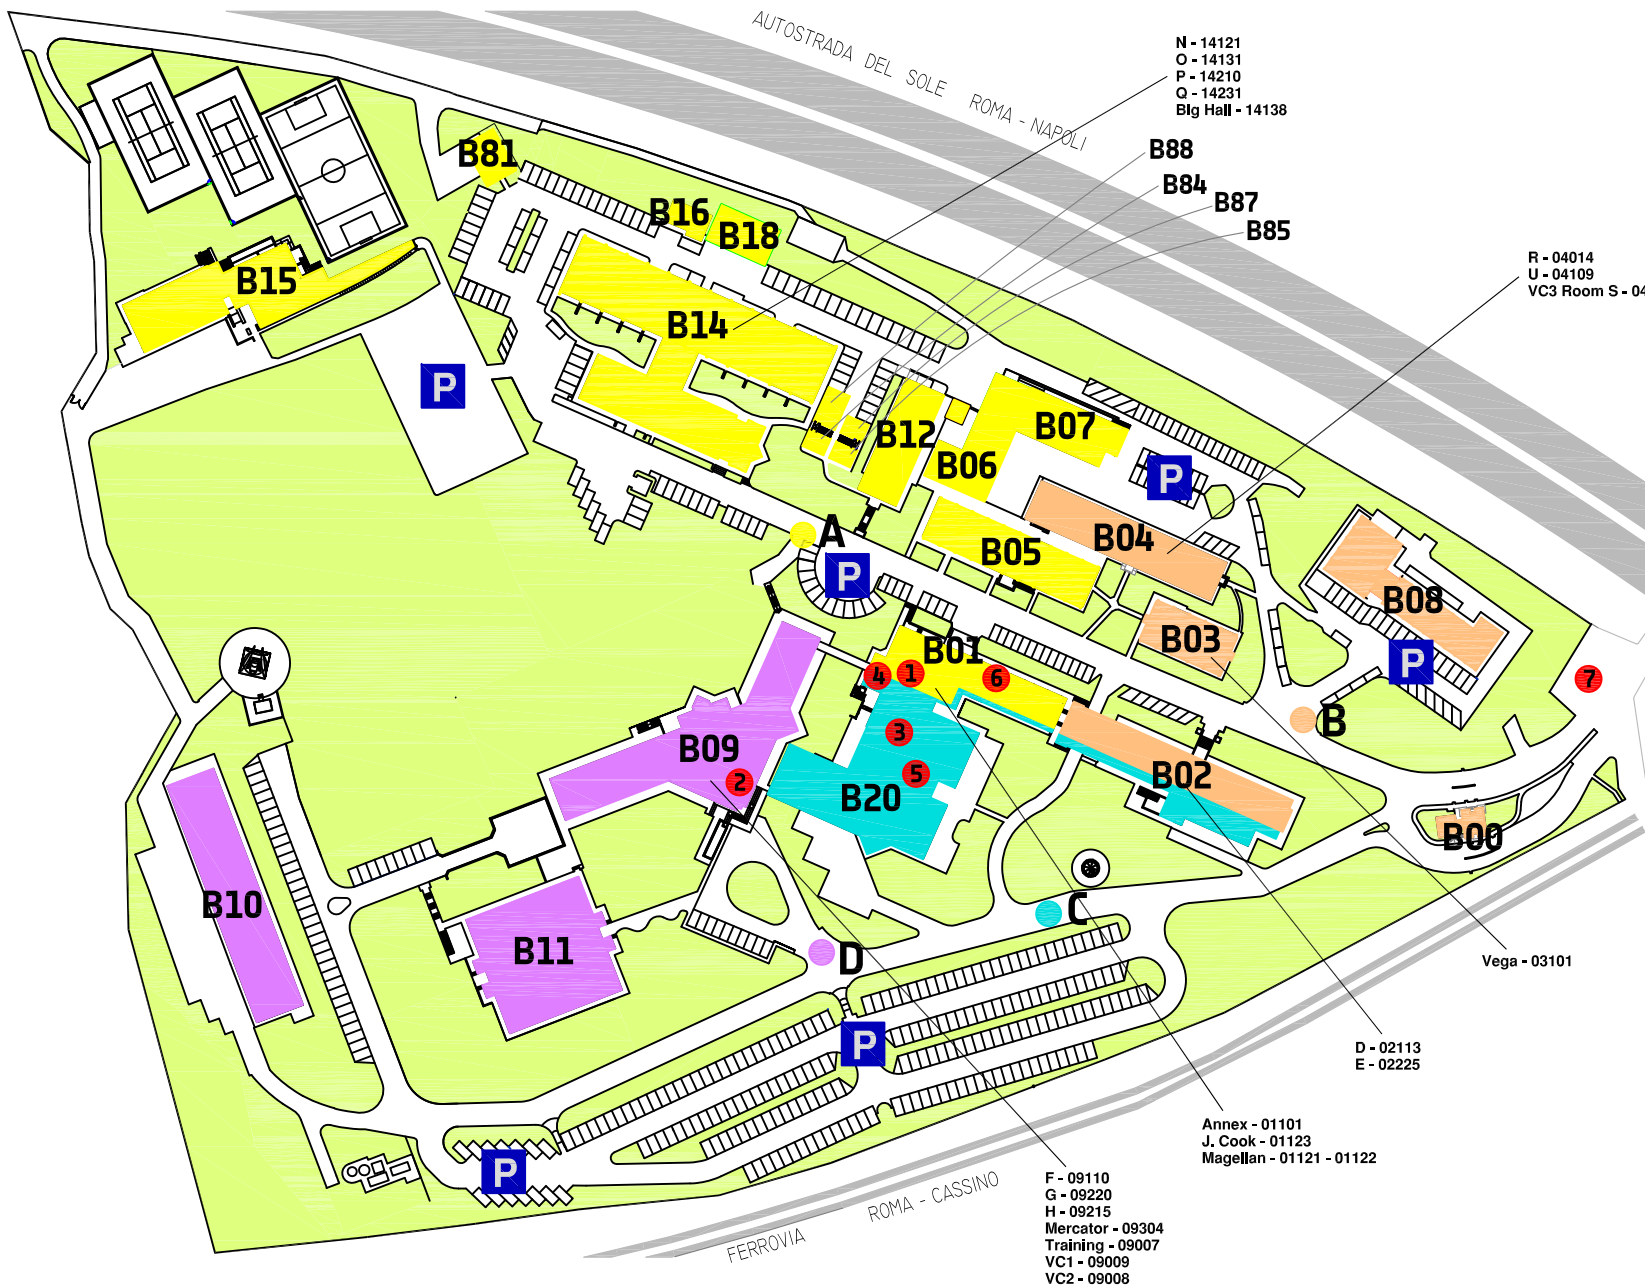

# LEGEND

- A**
- B**
- C**
- D**

Meeting Point  
Punti Raduno

Parking

- Old Reception - B.01 Floor 01
- Main Reception - B.09 Floor 01
- BAR - B.20 Floor 00
- Bank - B.20 Floor 00
- Restaurant - B.20 Floor 00
- Travel Office - B.01 Floor 00
- Taxi Stand

Site Entrance