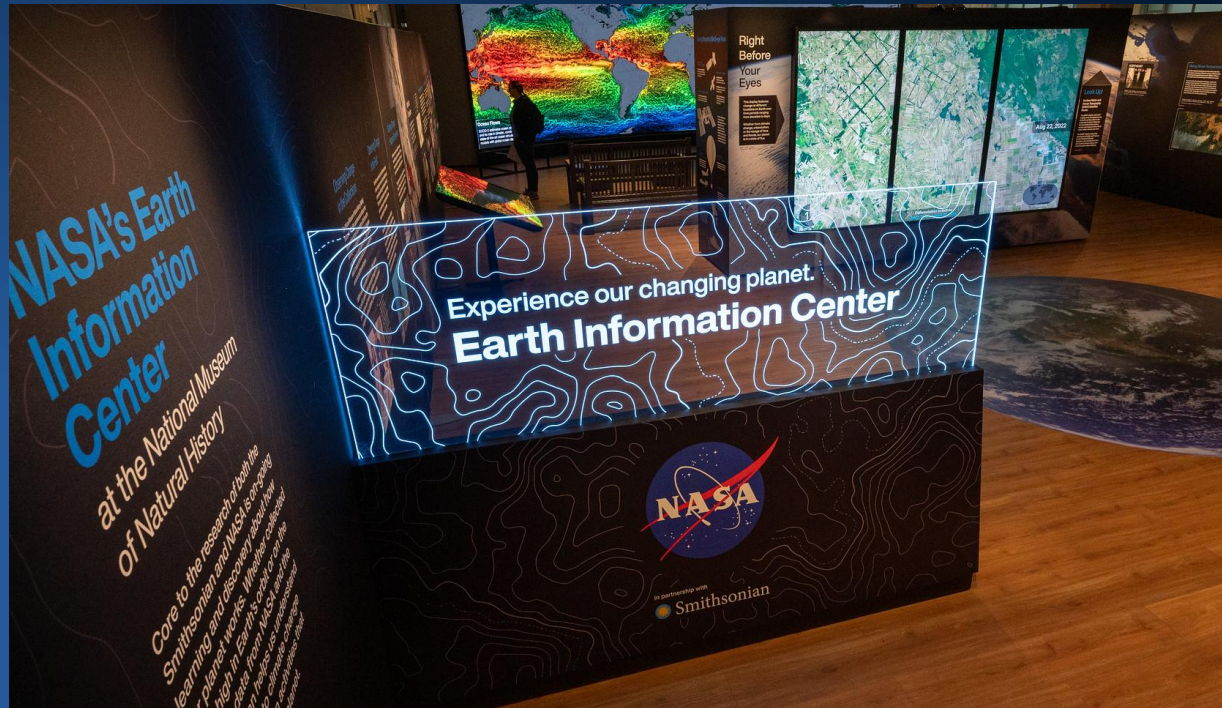

Earth Information Center Opens at Smithsonian National Museum of Natural History

NASA/Bill Ingalls