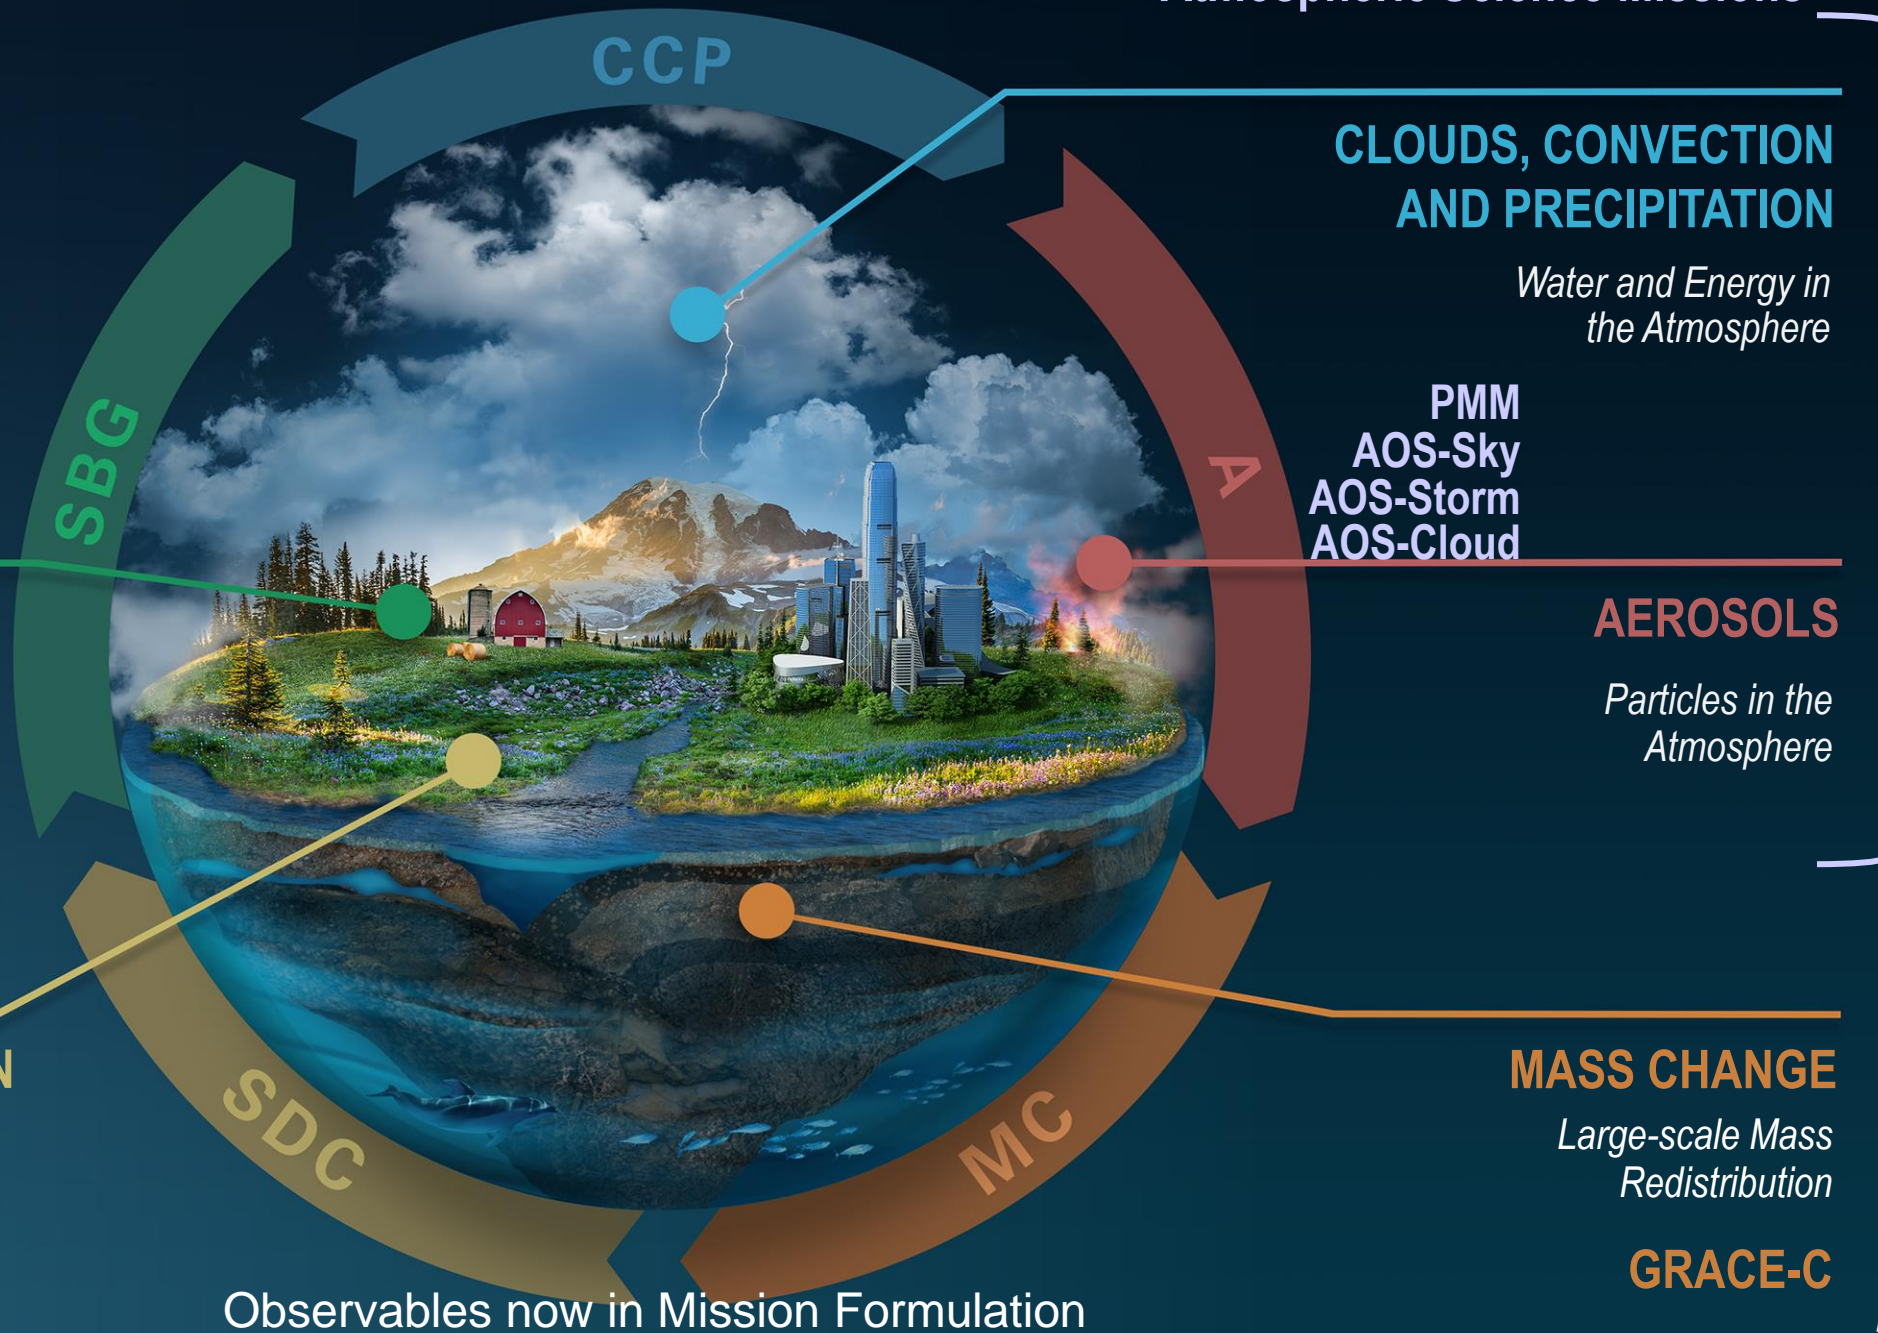

# EARTH SYSTEM OBSERVATORY

INTERCONNECTED CORE MISSIONS

## SURFACE BIOLOGY AND GEOLOGY

Earth Surface & Ecosystems

SBG-TIR  
SBG-VSWIR

## SURFACE DEFORMATION AND CHANGE

Earth Surface Dynamics

Met by **NISAR** launch in 2025

# EARTH SCIENCE TO ACTION STRATEGY 2024-2034

---

<https://science.nasa.gov/earth-science/earth-science-to-action/>