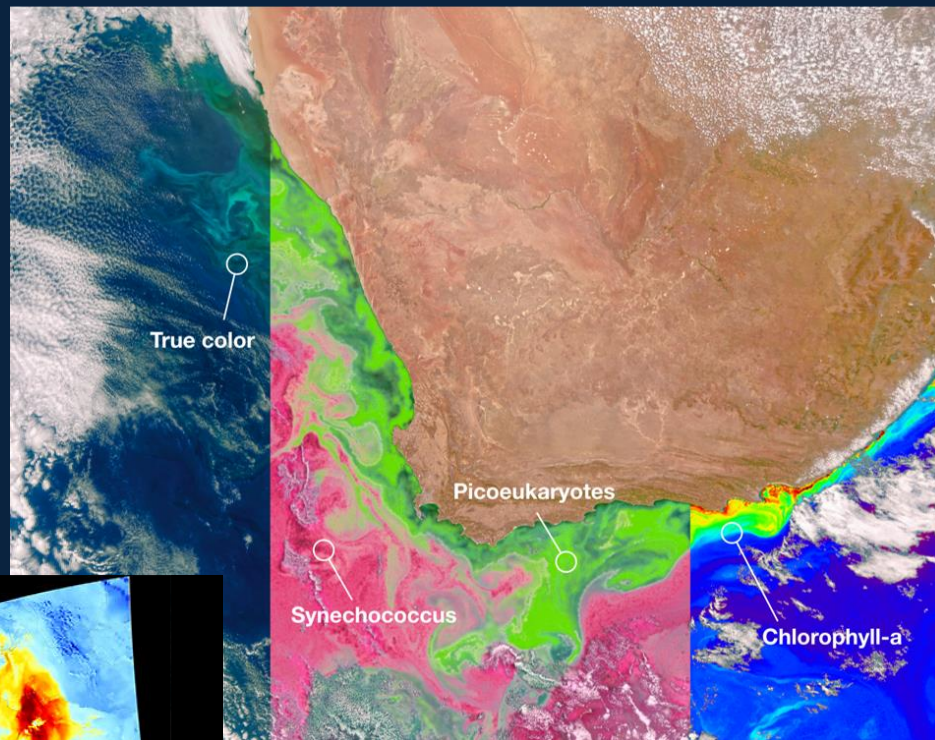

# NASA earth

10.16.2024

2030

# PACE Plankton, Aerosol, Cloud and ocean Ecosystem

PACE launch Feb. 8,  
2024 from Cape  
Canaveral

First Light from Ocean  
Color Instrument:  
New information on  
phytoplankton and data  
to study atmospheric  
conditions