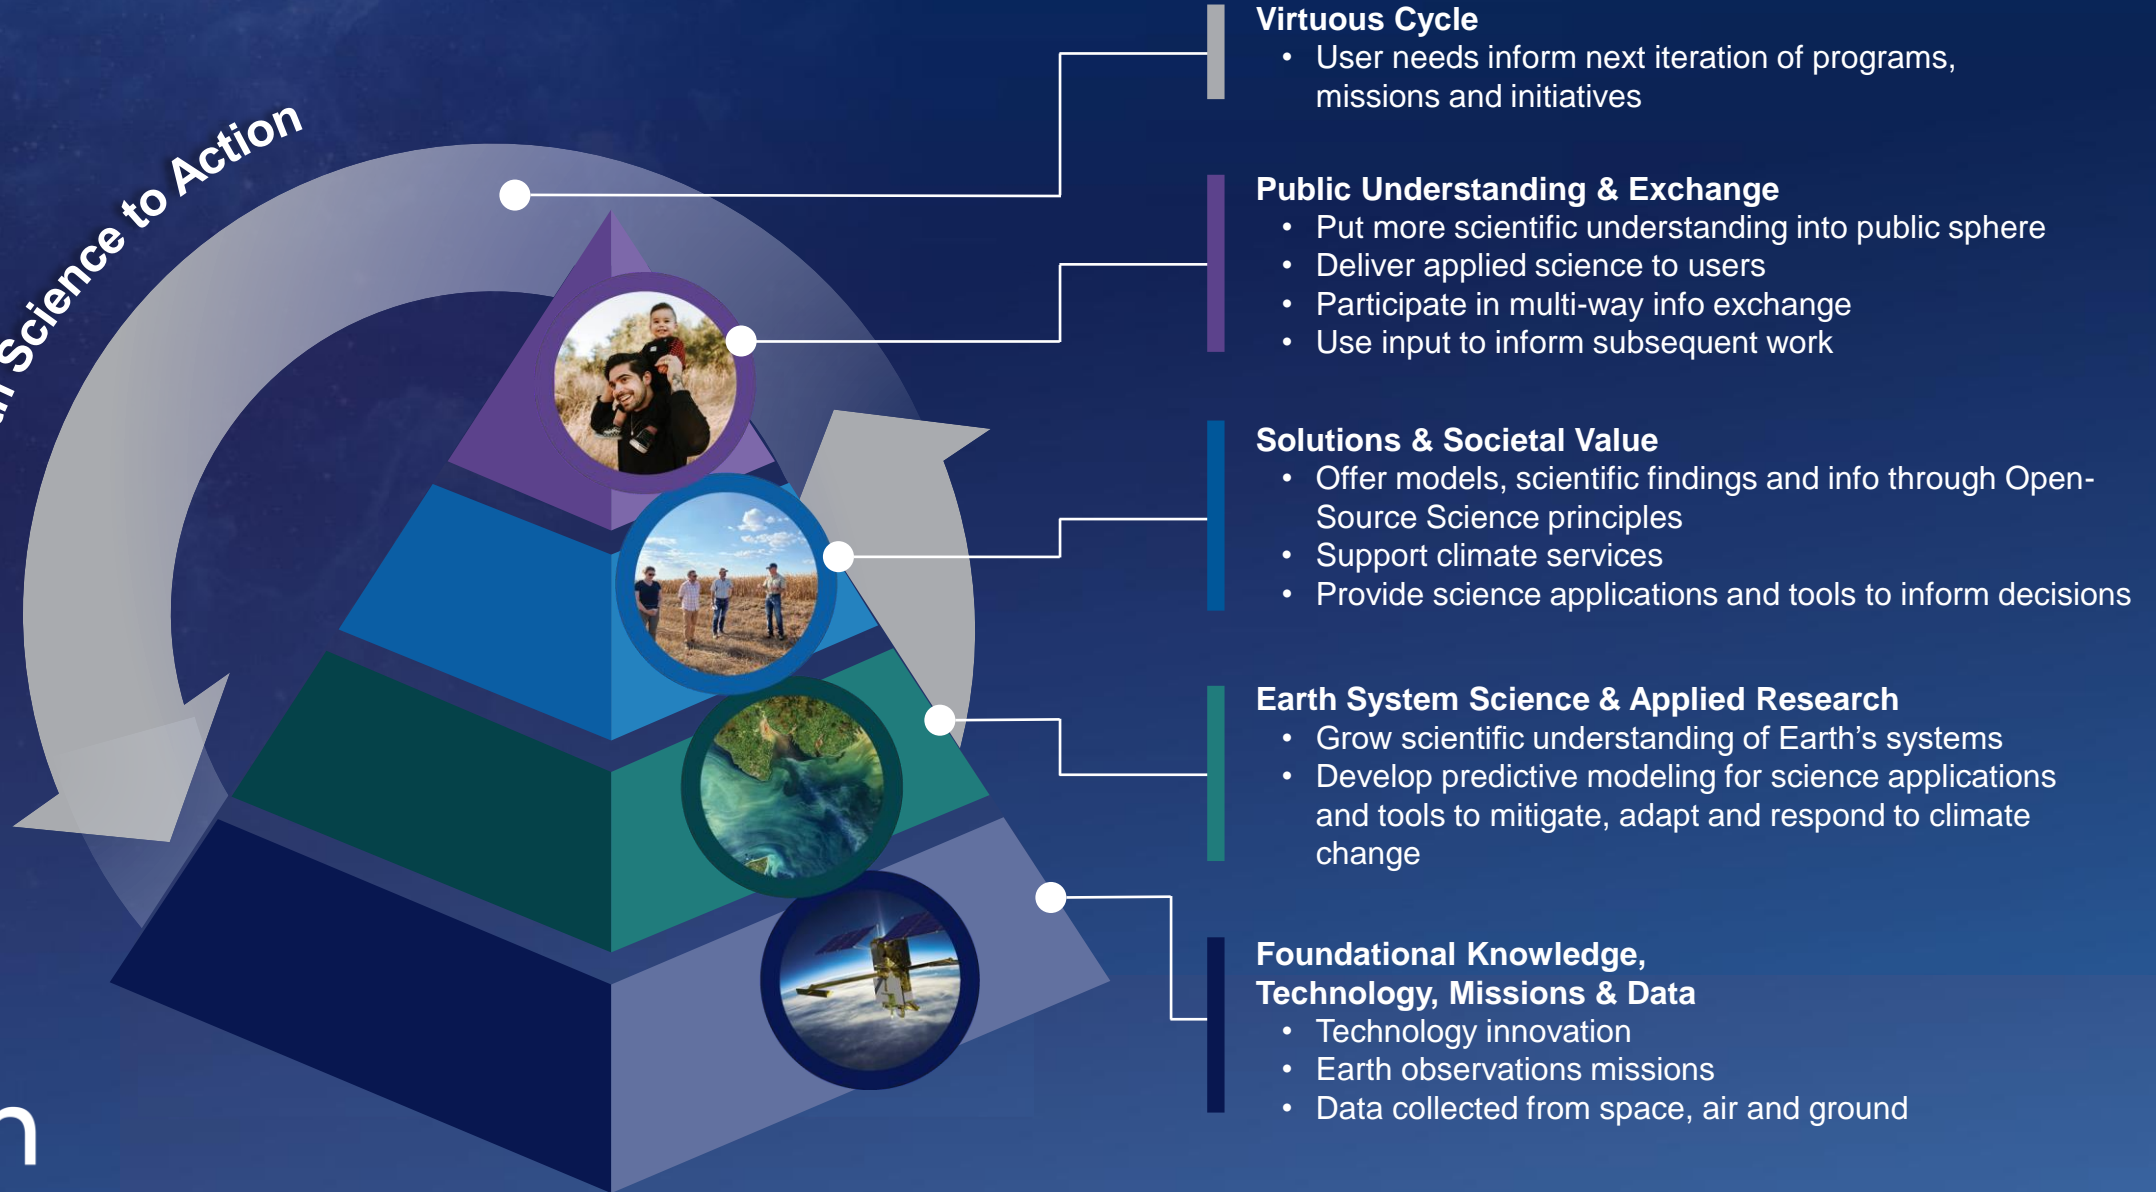

Earth Science to Action Strategy

Earth Science to Action