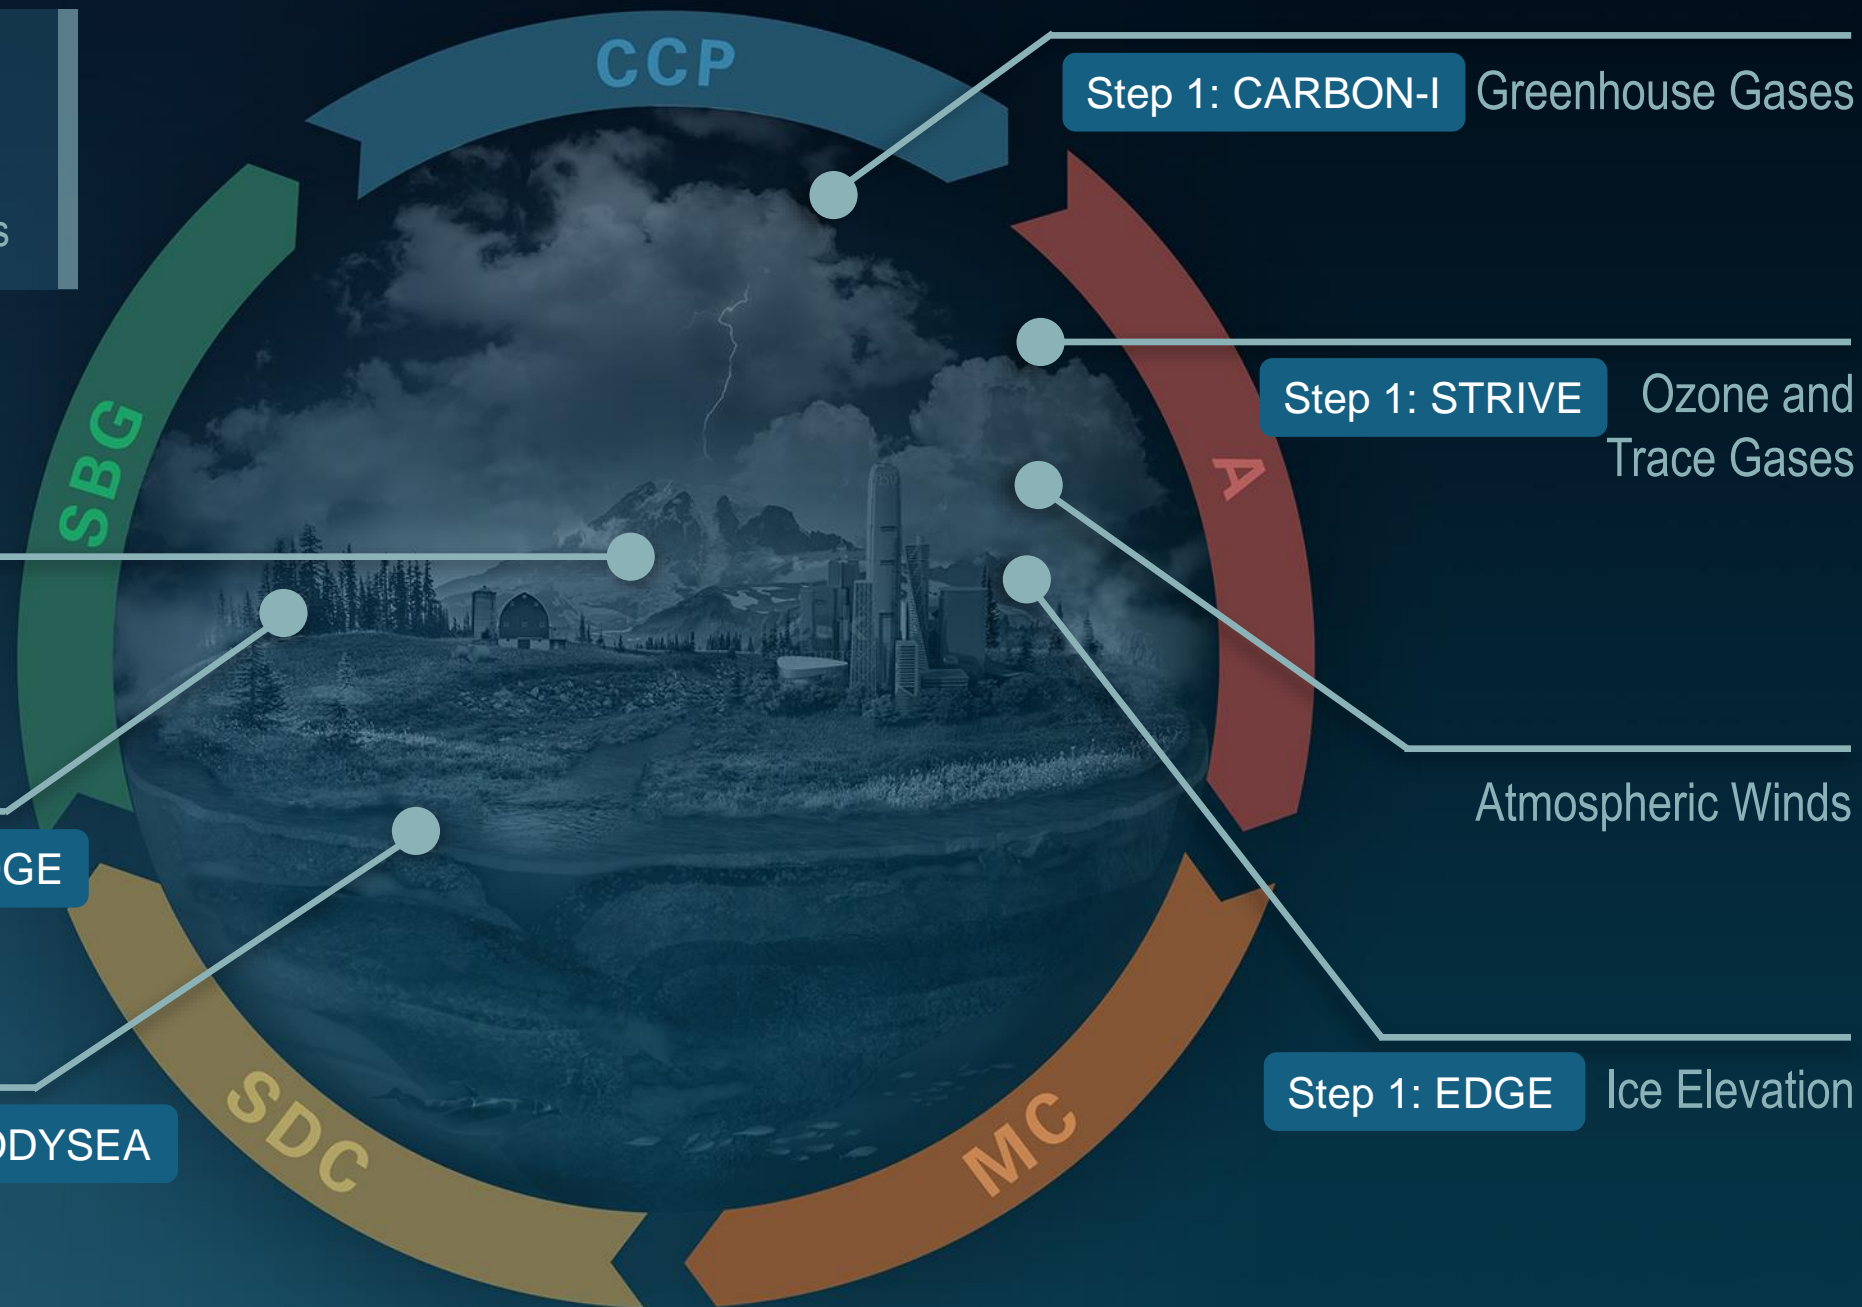

INNOVATION & COMPETITION

Earth System Explorer Missions