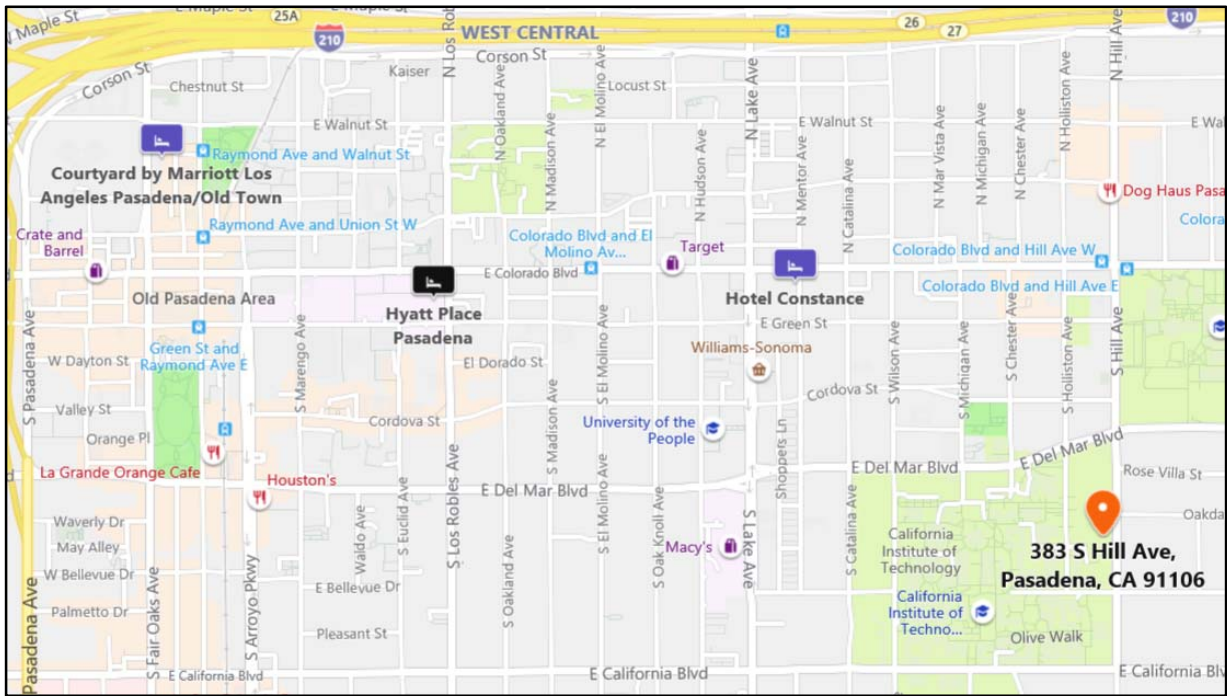

Courtyard Marriott:

Walk: From Source Location to Colorado Blvd & Fair Oaks Ave

Bus: Take 10 - Allen Gold Line Station

Depart: Colorado Blvd & Fair Oaks Ave

Arrive: Del Mar Blvd & Hill Ave

Previous stop is Del Mar Blvd & Chester Ave

If you reach Del Mar Blvd & Bonnie Ave, you've gone too far

Walk: From Del Mar Blvd & Hill Ave to Destination Location

Taxi (Pasadena)

Uber, Lyft, local taxis or ride share service to the hotel/meeting venue is 12-15 USD

Walking

The walking distance from the hotels to Caltech is 19-45 minutes

Hotel Constance:

Walk: From Source Location to Lake Ave & Colorado Blvd

Bus: Take 10 - Allen Gold Line Station

Depart: Lake Ave & Colorado Blvd

Arrive: Del Mar Blvd & Hill Ave

Previous stop is Del Mar Blvd & Chester Ave

If you reach Del Mar Blvd & Bonnie Ave, you've gone too far

Walk: From Del Mar Blvd & Hill Ave to Destination Location

Social Gathering/Dinner: TBD