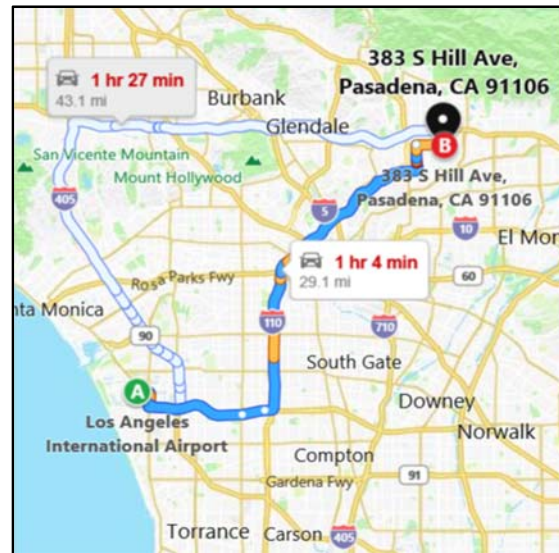

Courtyard Marriott:

Walk: From Source Location to Colorado Blvd & Fair Oaks Ave

Bus: Take 10 - Allen Gold Line Station

Depart: Colorado Blvd & Fair Oaks Ave

Arrive: Del Mar Blvd & Hill Ave

Previous stop is Del Mar Blvd & Chester Ave

If you reach Del Mar Blvd & Bonnie Ave, you've gone too far

Walk: From Del Mar Blvd & Hill Ave to Destination Location

Taxi (Pasadena)

Uber, Lyft, local taxis or ride share service to the hotel/meeting venue is 12-15 USD

Walking

The walking distance from the hotels to Caltech is 19-45 minutes

Hotel Constance:

Walk: From Source Location to Lake Ave & Colorado Blvd

Bus: Take 10 - Allen Gold Line Station

Depart: Lake Ave & Colorado Blvd

Arrive: Del Mar Blvd & Hill Ave

Previous stop is Del Mar Blvd & Chester Ave

If you reach Del Mar Blvd & Bonnie Ave, you've gone too far

Walk: From Del Mar Blvd & Hill Ave to Destination Location

Social Gathering/Dinner: TBD