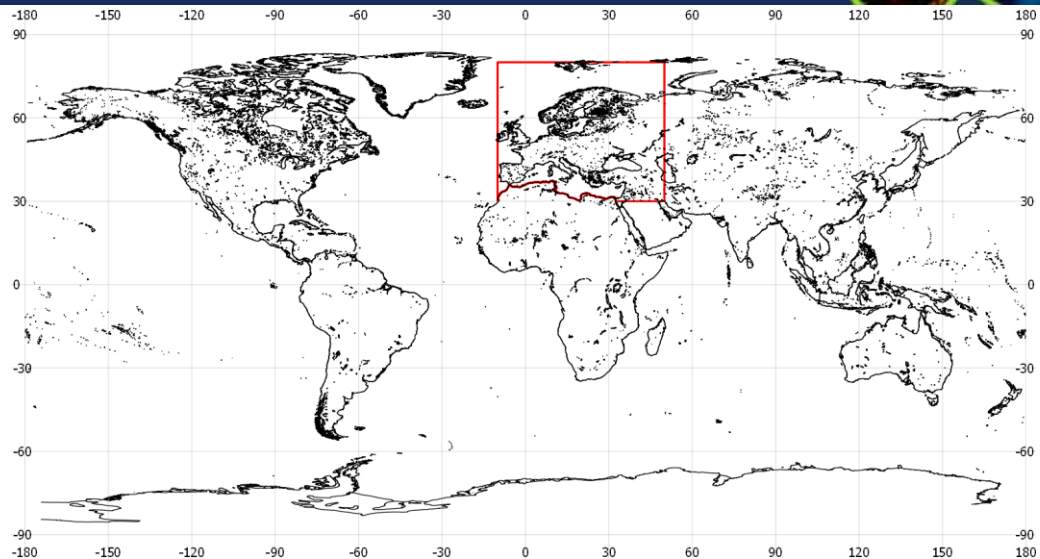

↪ late 2022 :

- ✓ Hawaii, late 2022
- ✓ China Earthquakes
- ✓ Landslide Demonstrator
- ✓ Seismic Hazards Demonstrator

↪ late 2023 :

- ✓ Volcano Demonstrator
- ✓ Taupo Volcano
- ✓ Ecuador Volcanoes
- ✓ San Andreas Fault NL
- ✓ Nicaragua supersite
- ✓ Wild Fire Pilot

↪ From ASI-CONAE cooperation:

➤ Inside ASI **exclusivity** area:

30°- 80°N latitude

10°W-50°E longitude

➤ Outside ASI **exclusivity** area,
u_inter@conae.gov.ar

↪ SAOCOM Catalogue can be navigated freely to identify already existing data. Upon registration, quicklooks can be seen: