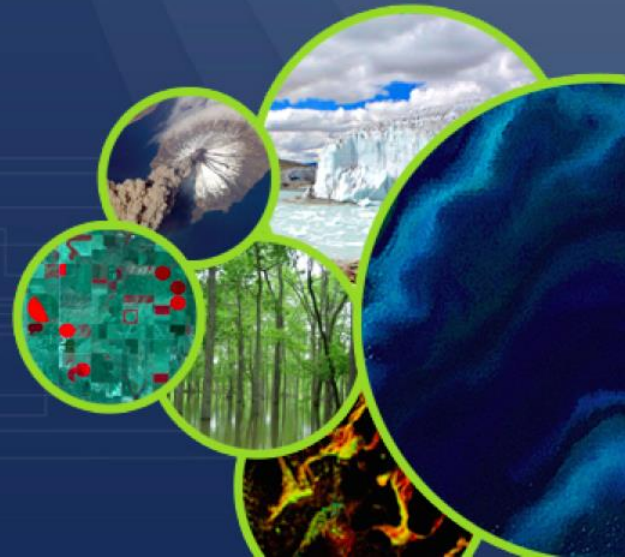

Committee on Earth Observation Satellites

Data Coordination Team (DCT) Report

Laura Frulla CONAE

WG Disasters 18 (presential & virtual)
4 – 6 October 2022

↳ Approved by ASI , CNES and DLR (quota renewed):

- ✓ Icelandic volcanoes
- ✓ Southern Andes volcanoes
- ✓ Kamchatka-Kuriles Supersite
- ✓ Marmara Region Supersite
- ✓ Virunga Volcanoes Geohazard Supersite

↳ Under agencies evaluation (ASI, CNES and DLR) :

- ✓ Etna Supersite
- ✓ Campi Flegrei-Vesuvius Supersites

↳ Expected late 2023:

- ✓ Volcano Demonstrator

↳ Presented during 2022 (free and open data) :

- ✓ Flood Pilot with GEO-LEO-SAR for areas of intensive flood risk

↪ late 2022 :

- ✓ Hawaii, late 2022
- ✓ China Earthquakes
- ✓ Landslide Demonstrator
- ✓ Seismic Hazards Demonstrator

↪ late 2023 :

- ✓ Volcano Demonstrator
- ✓ Taupo Volcano
- ✓ Ecuador Volcanoes
- ✓ San Andreas Fault NL
- ✓ Nicaragua supersite
- ✓ Wild Fire Pilot