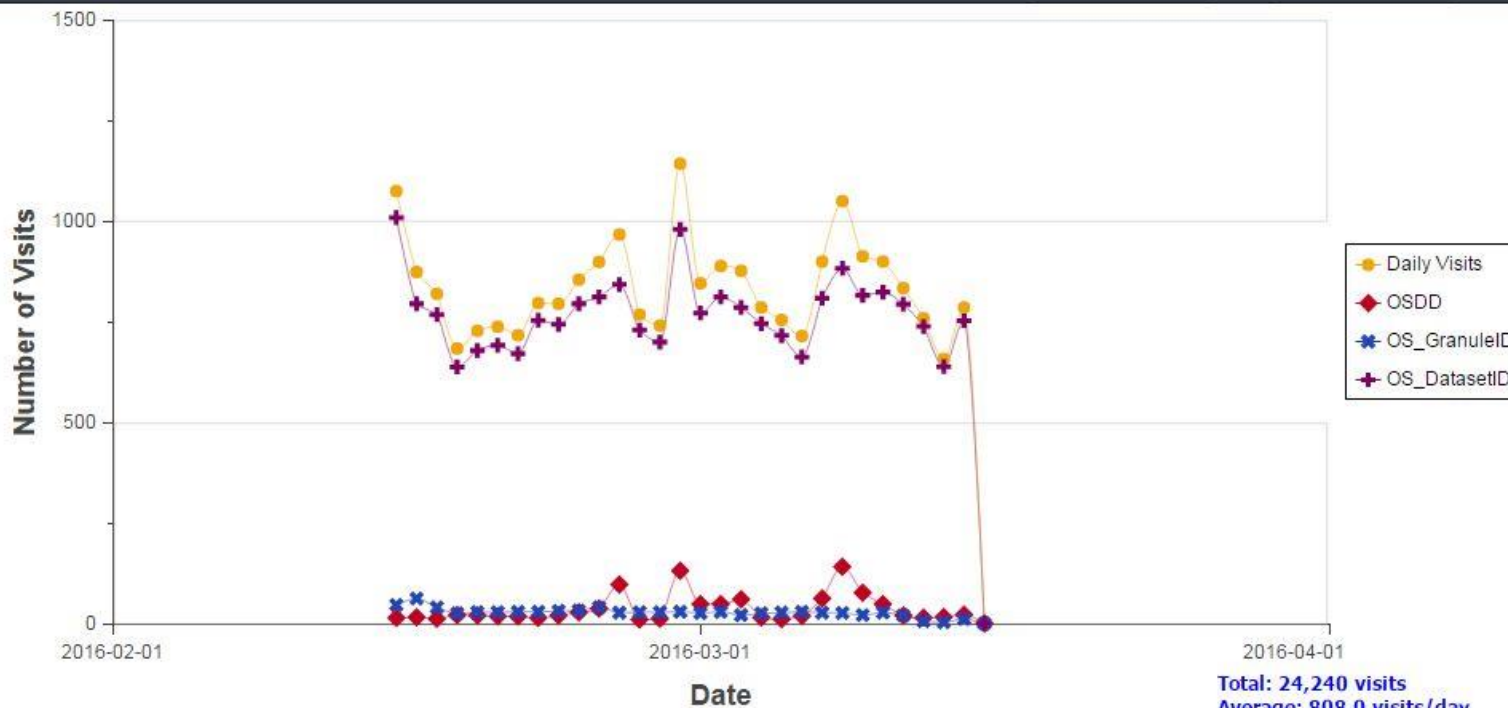

Page 1 of 1

INSAT-3D Imager Level-1C Sector Product

Description:

INSAT-3D Imager Level-1C Sector Product (Geocoded, all pixels at same resolution) contains 6 channels data in HDF-5 Format

Links:

- [permalink](#)
- [DIF as XML, requires URS login](#)
- [DIF as HTML](#)
- [FGDC as HTML](#)
- [ISO 19115 as HTML](#)
- [Metadata description](#)
- [VIEW PROJECT HOME PAGE](#)

Export Chart Print Report

From: 2016-02-14 To: 2016-03-15 Apply

Query Interface

Interface	DoW	Visits	Successes	Failures	>>	Average Times	Minimum Times	Maximum Times
<input checked="" type="checkbox"/> OSDD		1,066	1,040	26		0.001s	0.001s	0.008s
<input checked="" type="checkbox"/> OS_DatasetID		22,333	21,656	677		1.44s	0.167s	47.66s
<input checked="" type="checkbox"/> OS_GranuleID		800	666	134		0.98s	0.374s	4.24s
<input checked="" type="checkbox"/> Overall		24,199	23,362	837		1.36s	0.001s	47.66s