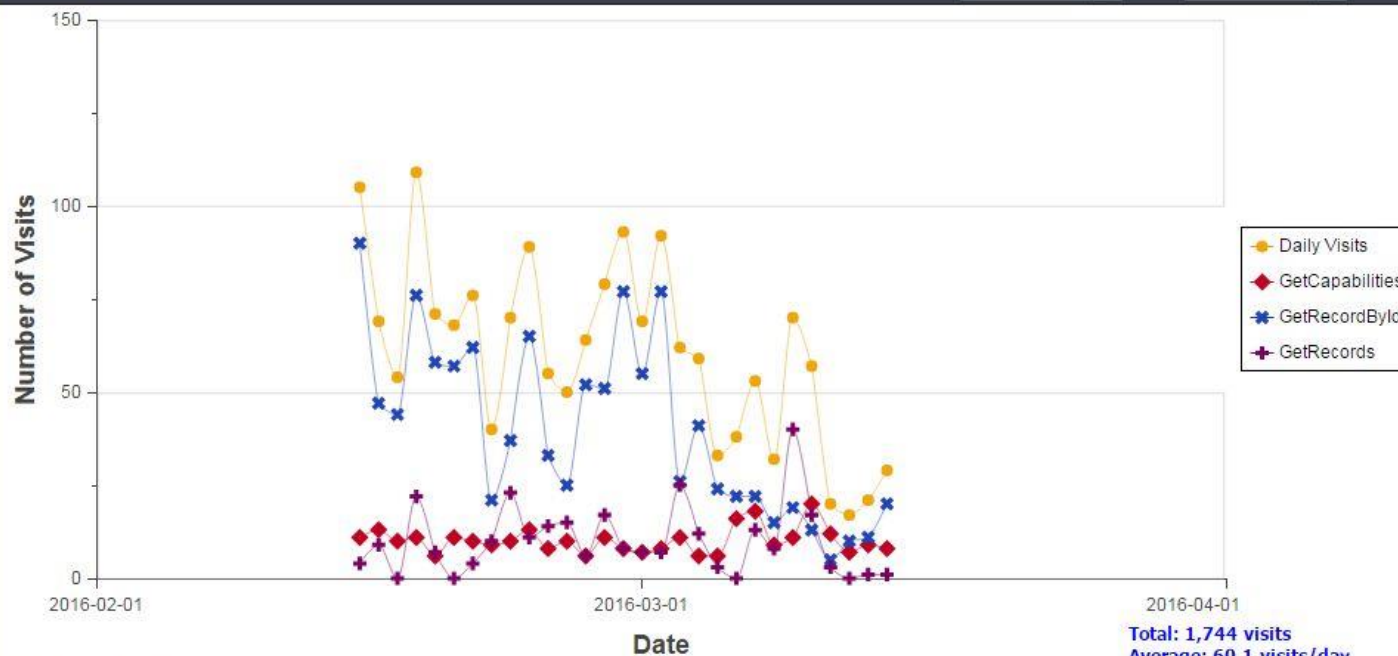

Export Chart Print Report

From: 2016-02-14 To: 2016-03-15 Apply

Query Interface

Interface	DoW	Visits	Successes	Failures	>>	Average Times	Minimum Times	Maximum Times
<input checked="" type="checkbox"/> OSDD		1,066	1,040	26		0.001s	0.001s	0.008s
<input checked="" type="checkbox"/> OS_DatasetID		22,333	21,656	677		1.44s	0.167s	47.66s
<input checked="" type="checkbox"/> OS_GranuleID		800	666	134		0.98s	0.374s	4.24s
<input checked="" type="checkbox"/> Overall		24,199	23,362	837		1.36s	0.001s	47.66s

Data Center Accesses

Data Center	Visits
USGSLSI	21,767
ISRO	926
NOAANODC	481
CCMEO	374
MASAECHO	227

Dataset Accesses (Top 100)

Dataset	Data Center	Visits
acronym.ASCSZO1B.satellite.M0...	EUMETSAT	16
3DIMG_L1C_SGP	ISRO	8
3DIMG_L2B_SST	ISRO	6
USGS_EDC_EO1_Hyperion	USGSLSI	6
3DIMG_L2B_UTH	ISRO	4
3DIMG_L2P_MRW	ISRO	4

Country/Regional Sources of Visitors

Country	Visits
Canada	19,727
United States	3,624
Unknown	694
China	100
Germany	7

Export Chart Print Report

From: 2016-02-14 To: 2016-03-15 Apply

Query Interface

Interface	Days of Week	Visits	Successes	Failures	Average Times	Minimum Times	Maximum Times
<input checked="" type="checkbox"/> GetCapabilities		295	295	0	0.013s	0.008s	0.229s
<input checked="" type="checkbox"/> GetRecords		287	214	73	2.65s	0.389s	55.69s
<input checked="" type="checkbox"/> GetRecordByID		1,155	459	696	1.30s	0.314s	16.02s
<input checked="" type="checkbox"/> Overall		1,737	968	769	1.20s	0.008s	55.69s