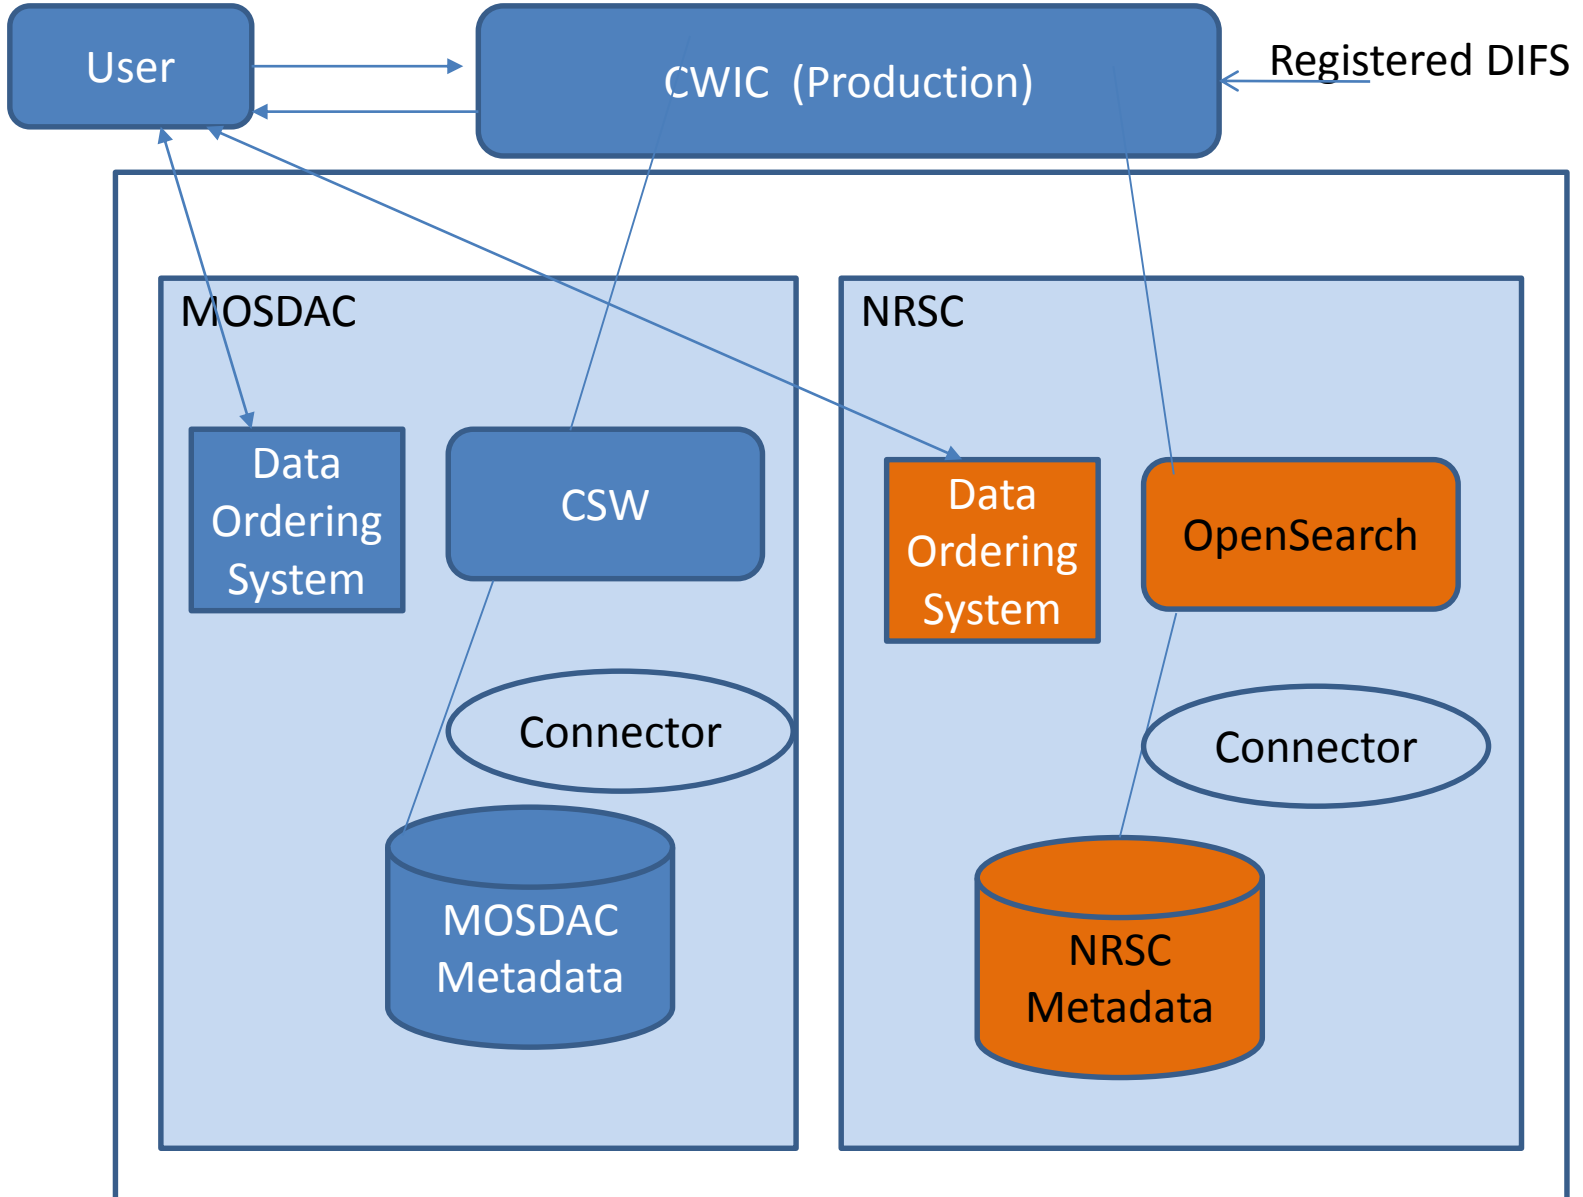

CWIC Partner Report : ISRO WGISS-41, Canberra Australia

Nitant Dube
Space Applications Centre, ISRO
Ahmedabad, INDIA

Overview of ISRO connector Interface with CWIC

Integration with CWIC (Status)

- Following two ISRO data centers interfaced with CWIC
 - **MOSDAC**: Operational using CSW interface (20 DIFS are Registered)
 - Data is free, only Registration is Required
 - **NRSC**: Operational using OpenSearch Interface (2 DIFS are Registered)
 - Bhuvan EO data is free and can be downloaded directly using URL in the metadata
 - All other products are on chargeable basis and requires registration

MOSDAC Metadata/data

- **MOSDAC** : Meteorological and Oceanographic Satellite data archival Centre
- Following Satellite and Metadata/Products are available from MOSDAC
 - INSAT-3D IMAGER (Done) (14 DIFS are registered)
 - Kalpana-1 VHRR (Done)(6 DIFS are made public)

NRSC Metadata/data

- **NRSC** :National Remote Sensing Centre
- Following Satellite and Metadata/Products currently planned to be made available from NRSC
 - Data from Bhuvan NRSC Open Earth Observation Data Archive (NOEDA) Products available through CWIC
 - IMS-1 Hyper-spectral Data (Free) (Done)
 - Oceansat-2 GAC L1B products (Free) (Done)
 - Commercial Data (Registration of DIFS under Progress)
 - Resourcesat-2 LISS-3, LISS-4 and AWiFS data (In Progress)

Dataset Search

Search Terms:

Bounding Box (NLat WLon SLat ELon):

Start Date/Time:

End Date/Time:

Science Keywords:

[Clear Tree Selections](#)

- Locations
- Providers
- Platforms
- Instruments
- Science Keywords