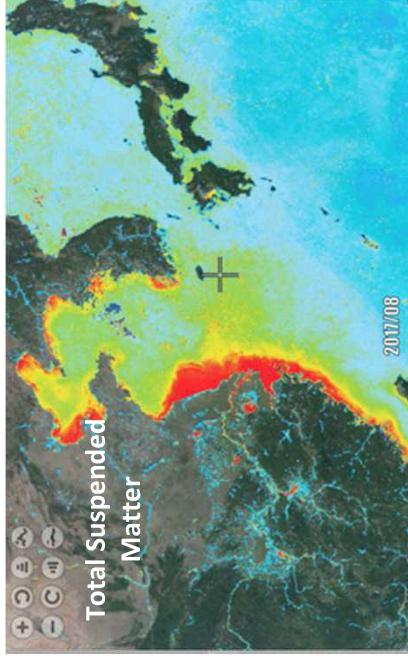

Use Cases

Evaluation of Climate Change Effects

- Interactive visualizations of global time series analysis
- Geophysical Indicators maps from Sentinel-3, to track, measure and visualize changes

- Source: **Earth Starts Beating**