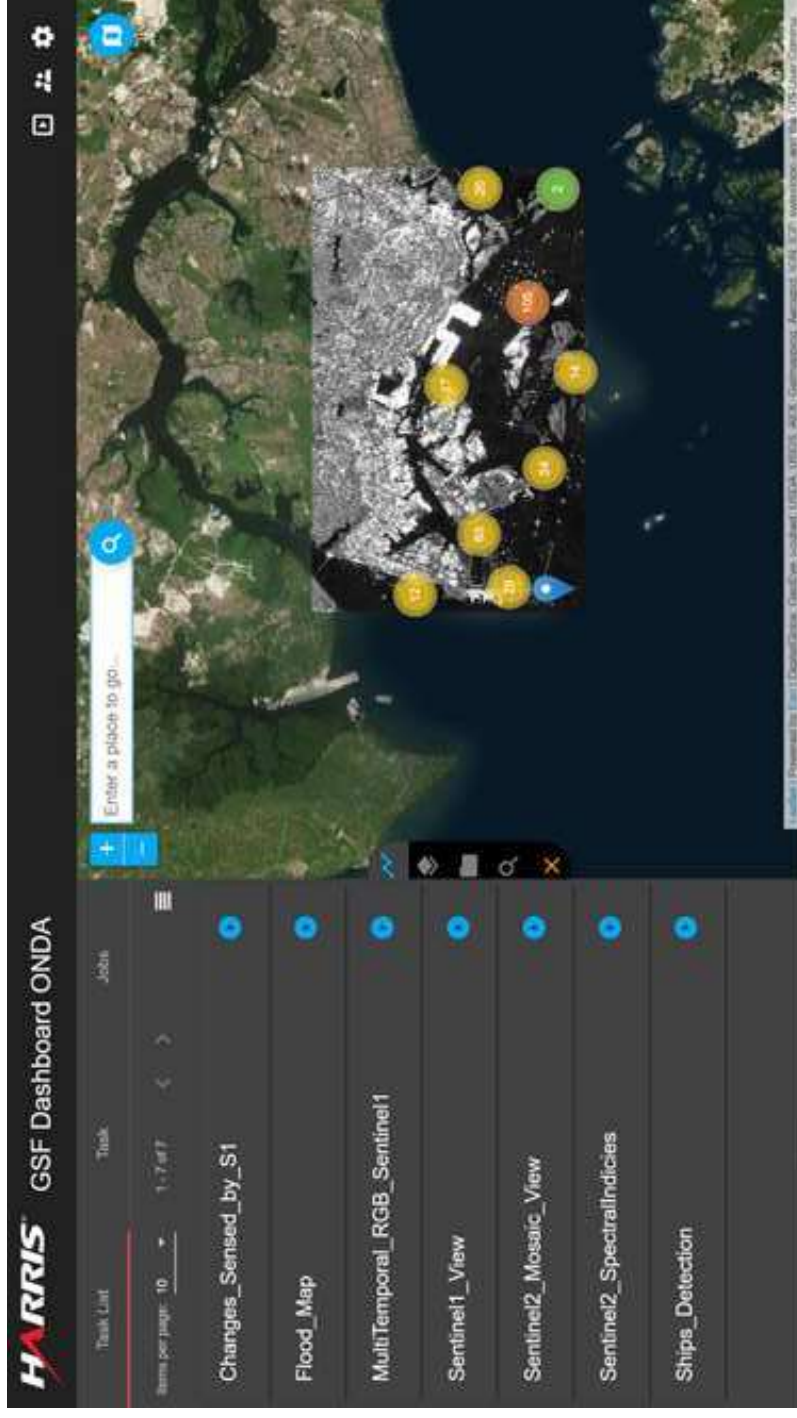

Use Cases

HARRIS Analytics

- Commercial Services
- Major Industrial actors
- Automatic Extraction of information linking ONDA Services with Harris analytics capabilities

ONDA