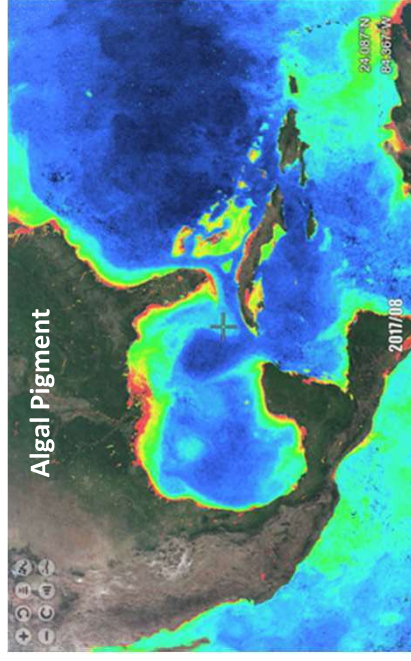

Use Cases

Evaluation of Climate Change Effects

- Interactive visualizations of global time series analysis
- Geophysical Indicators maps from Sentinel-3, to track, measure and visualize changes

- Source: **Earth Starts Beating**