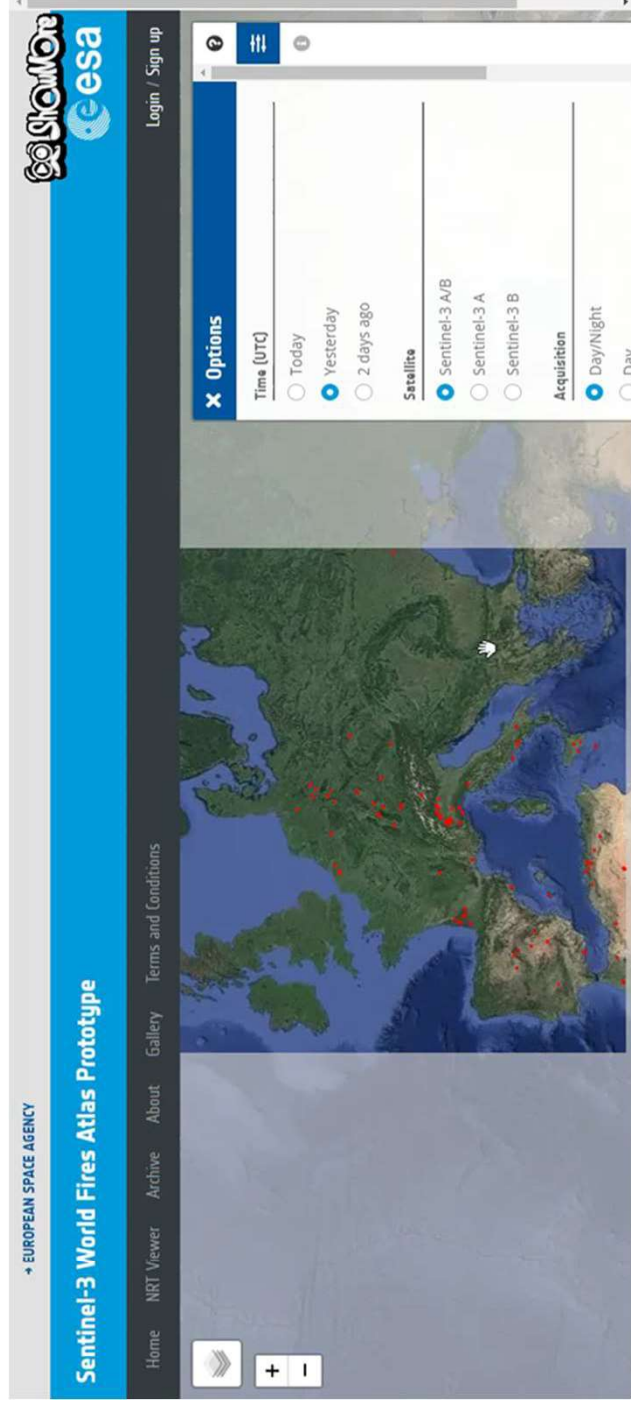

Sentinel-3 World Fires Atlas Prototype

- Institutional Service
- Daily Fire Maps + Fire Detection System from systematic process of Sentinel-3A/3B
- SNAP and GDAL hosted in ONDA