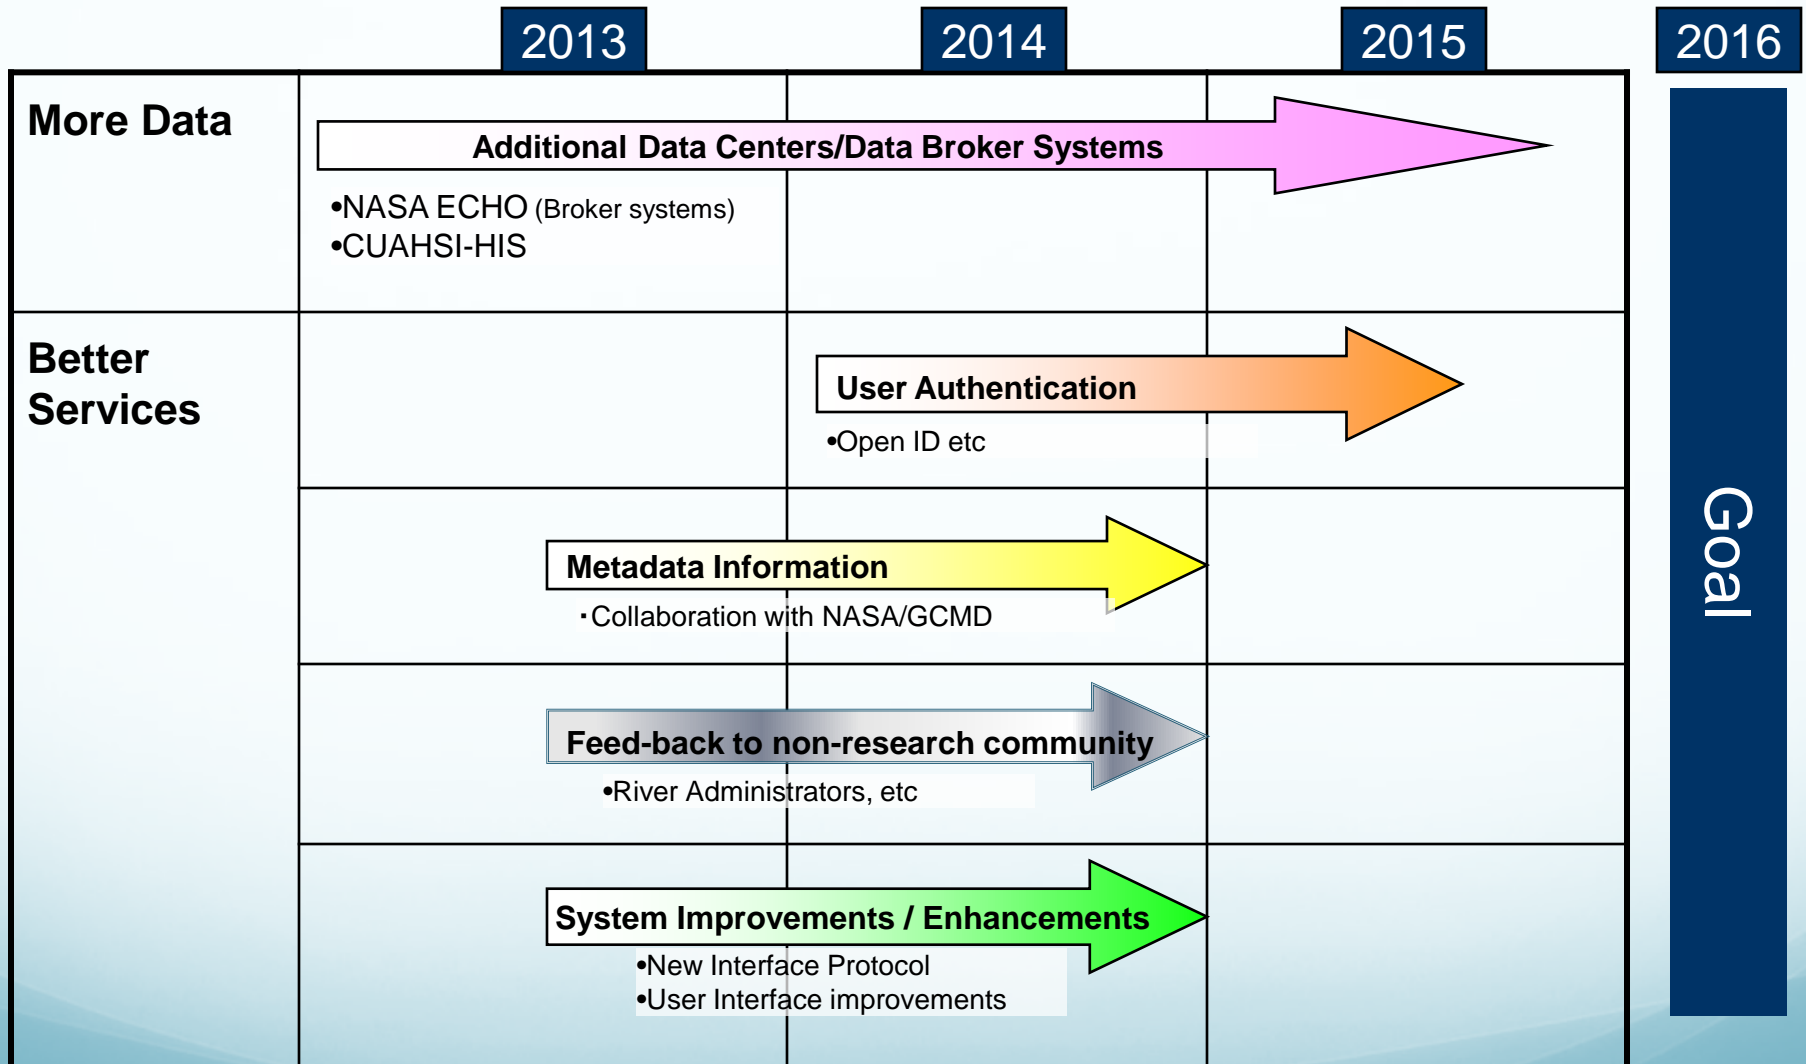

- ❑ connecting to **broker systems**
- ❑ towards drastic increase of available datasets

“I can find all the required information on Water Cycle.”

More appealing User Interface

All actions can be done in the ONE TOP page

Station Data

- AWCI In-situ
- AWCI MOLTS
- CEOP In-situ
- CEOP Satellite
 - Reference Sites
 - Monsoon Regions
- CEOP MOLTS
- CUAHSI In-situ
- FLUXNET
- GEMS In-situ

Global Data

- CEOP Gridded Model Output
- GPCC
- NASA AIRS
- NASA GRACE
- GLOWASIS Gridded Model Output
- GLOWASIS Satellite

Broker Data

No Variable Selected

Datasets Matched

No Site Selected

Granules Matched

No Datasets Selected

(C) 2011 JAXA ALL RIGHTS RESERVED.

On top of these updates, drastic and ambitious change is planned.
→ separate presentation by Yoshi