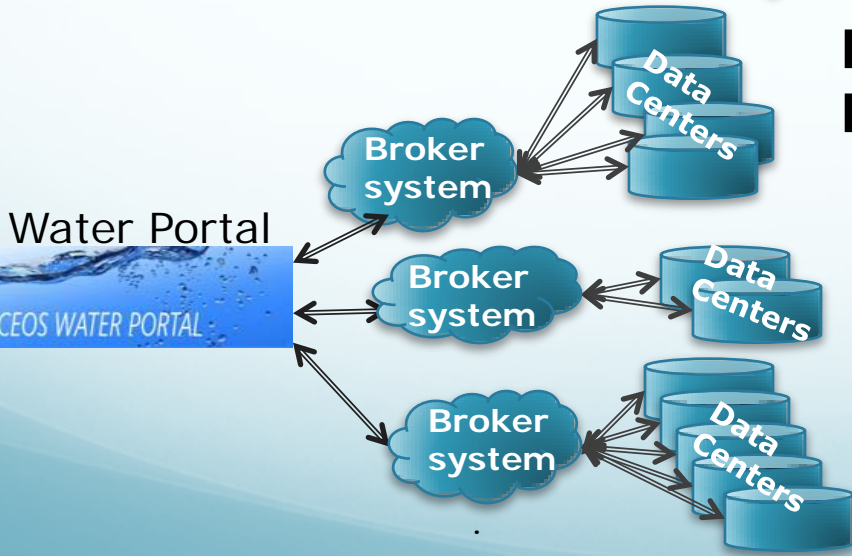

CEOS Water Portal Status Update

WGISS-35

São José dos Campos, Brazil, May 9th, 2013

JAXA/Mission Operations System Office
Shinichi Sekioka

- Current status and Challenges
- Updates
 - Connection with broker systems (via OpenSearch)
->NASA ECHO
 - New User Interface
 - New Architecture (*Next presentation*)
- Milestone

Current status and Challenges

- Number of datasets and registered users is on the rise
 - A couple of data centers being added each year
 - Over 220 registered users as of today

Challenges

- (1) Few access from users
- (2) Lack of information about data
(comment from a principal user)
- (3) Preparation for smooth transition to Operational phase
(CEOS water portal development is 5-year project and expected to become fully operational system)

- ❑ connecting to **broker systems**
- ❑ towards drastic increase of available datasets

“I can find all the required information on Water Cycle.”

More appealing User Interface

All actions can be done in the ONE TOP page